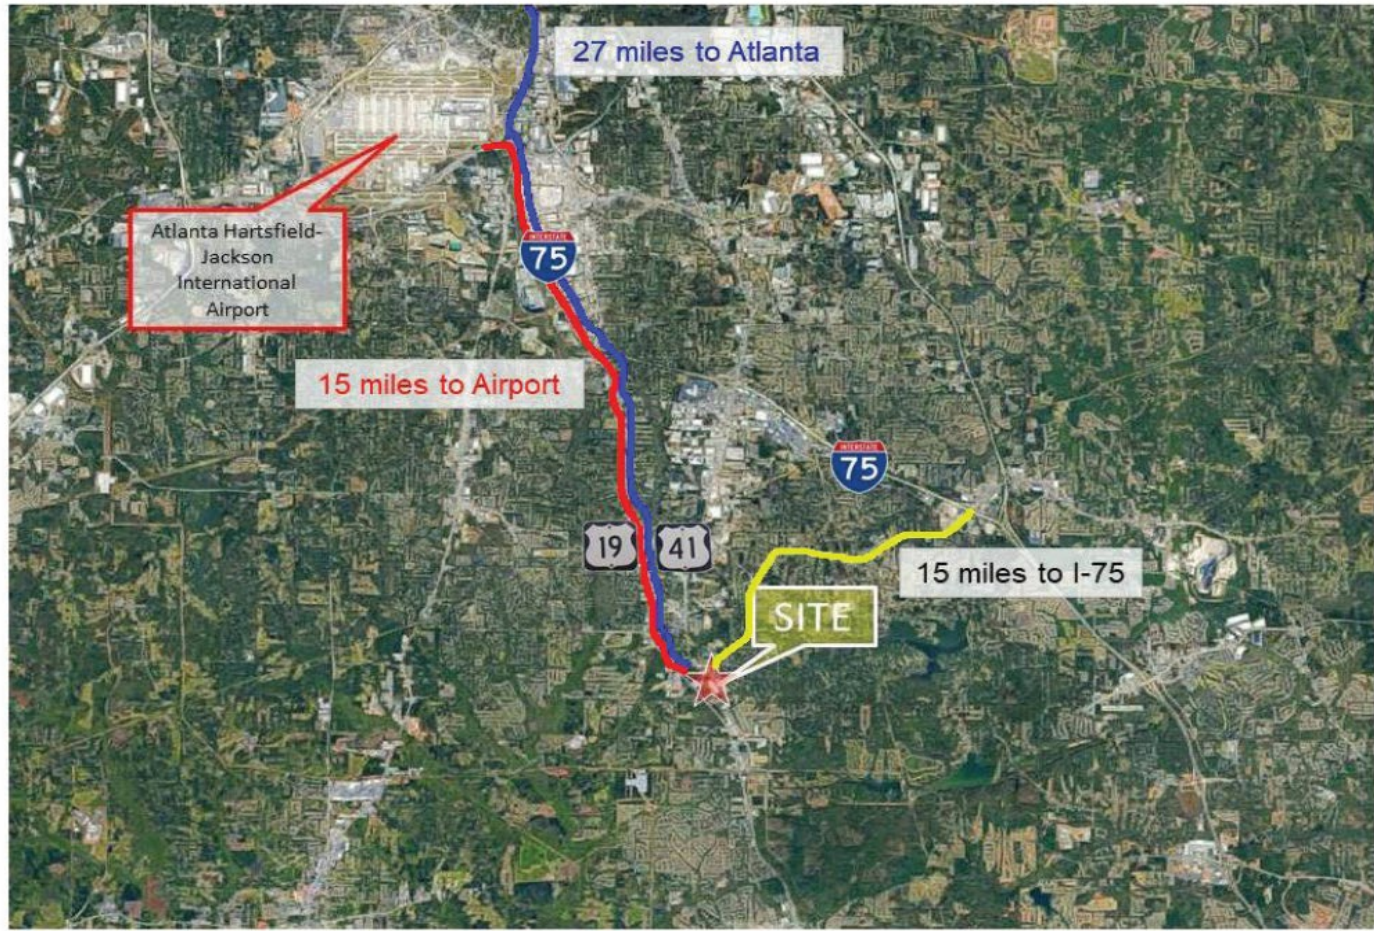

FOR SALE

18.94 Acres on Tara Blvd & Old Poston Road

For more information please contact:
Brent Randolph Cell: 770.318.6815
Michelle Boyd Cell: 770.231.0471

Property Profile

- +/- 18.94 Acres
- For Sale or Build-to-Suit
- Site located at the corner of Old Poston Rd & Tara Blvd
- Located 15 miles to I-75 & Hartsfield International Airport
- Price: Inquire
- Zoned: Mixed-Use
- All utilities available to site
- City: Jonesboro
- County: Clayton

COMMERCIAL REAL ESTATE | DEVELOPMENT | CONSTRUCTION | PROPERTY MANAGEMENT

770-632-4000

RWCRE.net

ACBR
ATLANTA COMMERCIAL
BOARD OF REALTORS

RW | Randolph
Williamson

Map

Atlanta: Approximately 27 miles
Hartsfield-Jackson International Airport: Approximately 15 miles
I-75: Approximately 7.4 miles via Ga Hwy 19/41