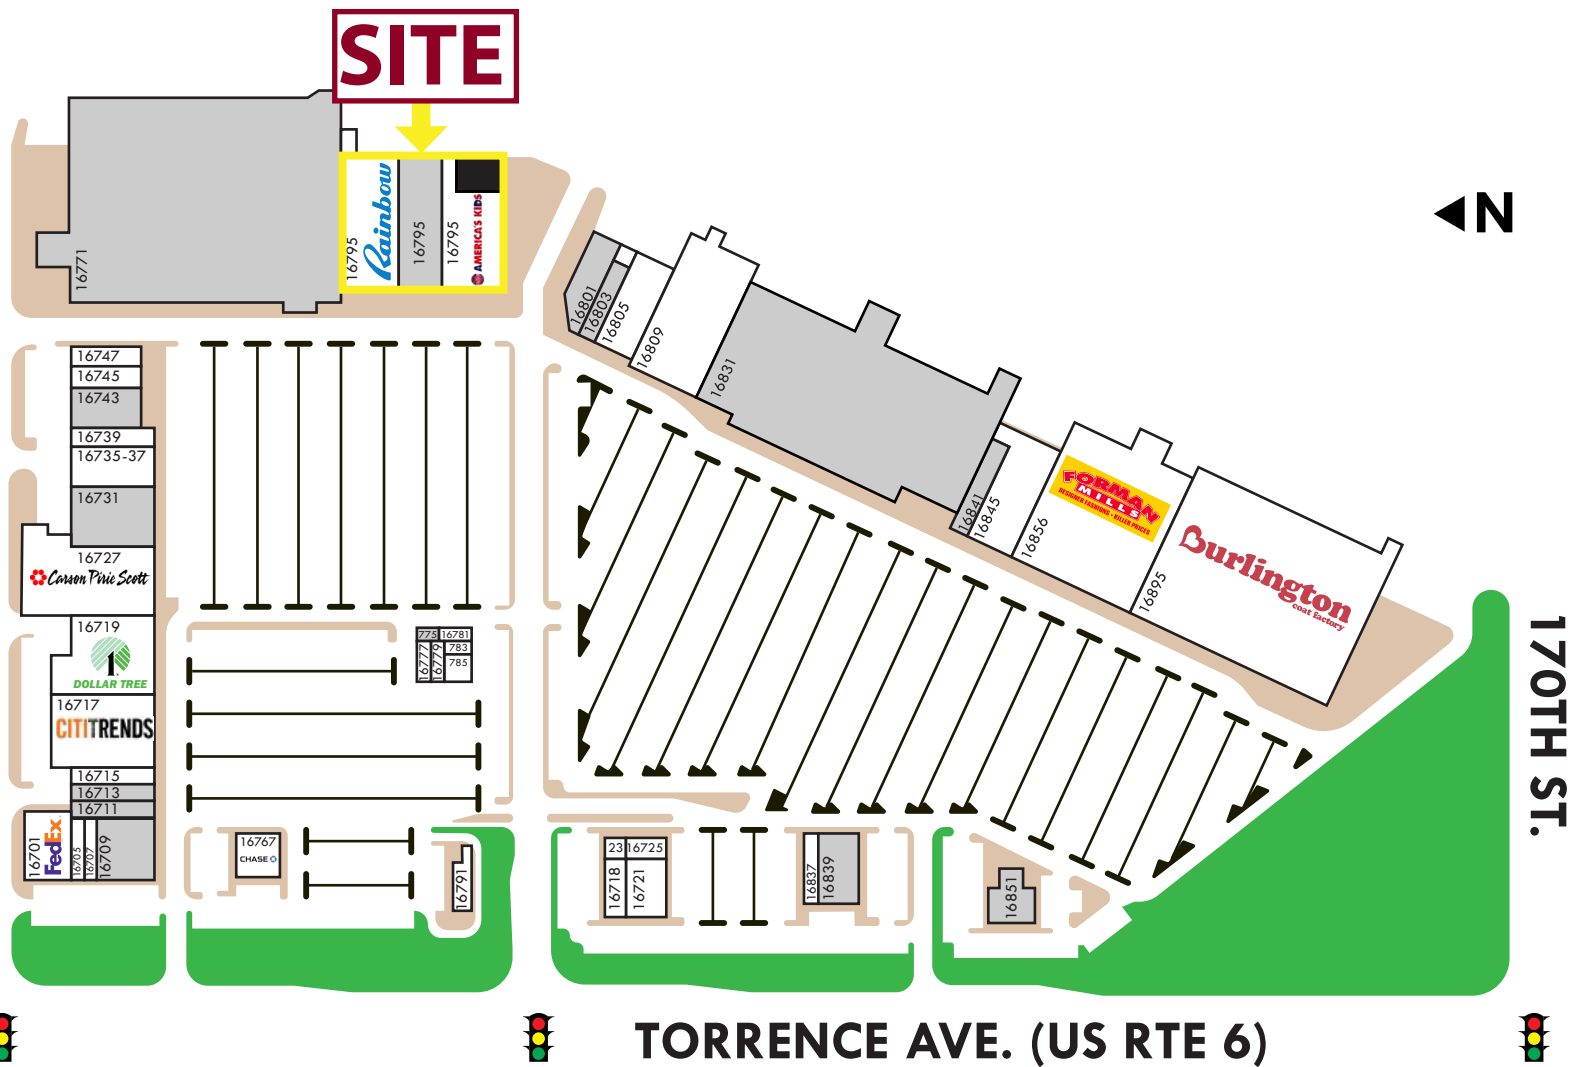

THE LANDINGS SHOPPING CENTER

16795 TORRENCE AVENUE LANSING, IL 60438

FOR RENT | RETAIL

JOIN THIS FREE STANDING POWER CENTER IN THE HEART OF LANSING, ILLINOIS! HIGH TRAFFIC, HIGH VISIBILITY ON TORRENCE AVENUE. TENANTS INCLUDE RAINBOW AND AMERICA'S KIDS. SURROUNDED BY A MIX OF HIGH PROFILE NATIONAL RETAILERS INCLUDING PAYLESS, ULTRA FOODS, AND ALDI.

SITE PLAN

SUITE	SF	TENANT	SUITE	SF	TENANT	SUITE	SF	TENANT
16701	6,593	FEDEX OFFICE	16771	128,466	AVAILABLE	16783	637	THE CUTTERY
16705	1,879	H&R BLOCK	16795	20,313	RAINBOW	16775	610	AVAILABLE
16707	1,275	PLAY N' TRADE	16795	11,996	AVAILABLE	16871	995	ENA'S HAIR DESIGN
16709	8,010	AVAILABLE	16795	18,315	AMERICA'S KIDS	16777	1,200	KRISPY'S CHICKEN & FISH
16711-13	6,013	AVAILABLE	16793	1,076	TOP SPA NAILS	16785	1,600	SEARS OPTICAL
16715	3,000	SALLY BEAUTY	16797	938	STAR JEWELRY	16779	1,150	CITY NAILS
16717	16,895	CITITRENDS	16801	5,350	AVAILABLE	16767	4,214	CHASE BANK
16719	16,322	DOLLAR TREE	16803	3,600	AVAILABLE	16791	3,670	BURGER KING
16727	21,365	CARSON'S CLEARANCE	16805	9,115	GIVONA JOLIE SHOES	16821	5,400	SLEEPY'S
16731	11,100	AVAILABLE	16809	24,725	FACTORY 2 U	16819	3,130	ATI
16735-37	7,200	STAR BEAUTY	16831	89,523	ULTRA FOODS	16823	1,050	SUBWAY
16739	3,597	DESTINY DENTAL	16841	4,563	AVAILABLE	16825	1,800	KENNY'S RIBS
16743	6,000	AVAILABLE	16845	13,180	OCTAPARMA	16837	1,587	INSURE ONE
16745	3,000	PAYLESS SHOE SOURCE	16856	45,965	FORMAN MILLS	16839	6,413	AVAILABLE
16747	3,000	T'AMOR SALON	16859	79,200	BURLINGTON COAT FACTORY	16851	4,550	AVAILABLE