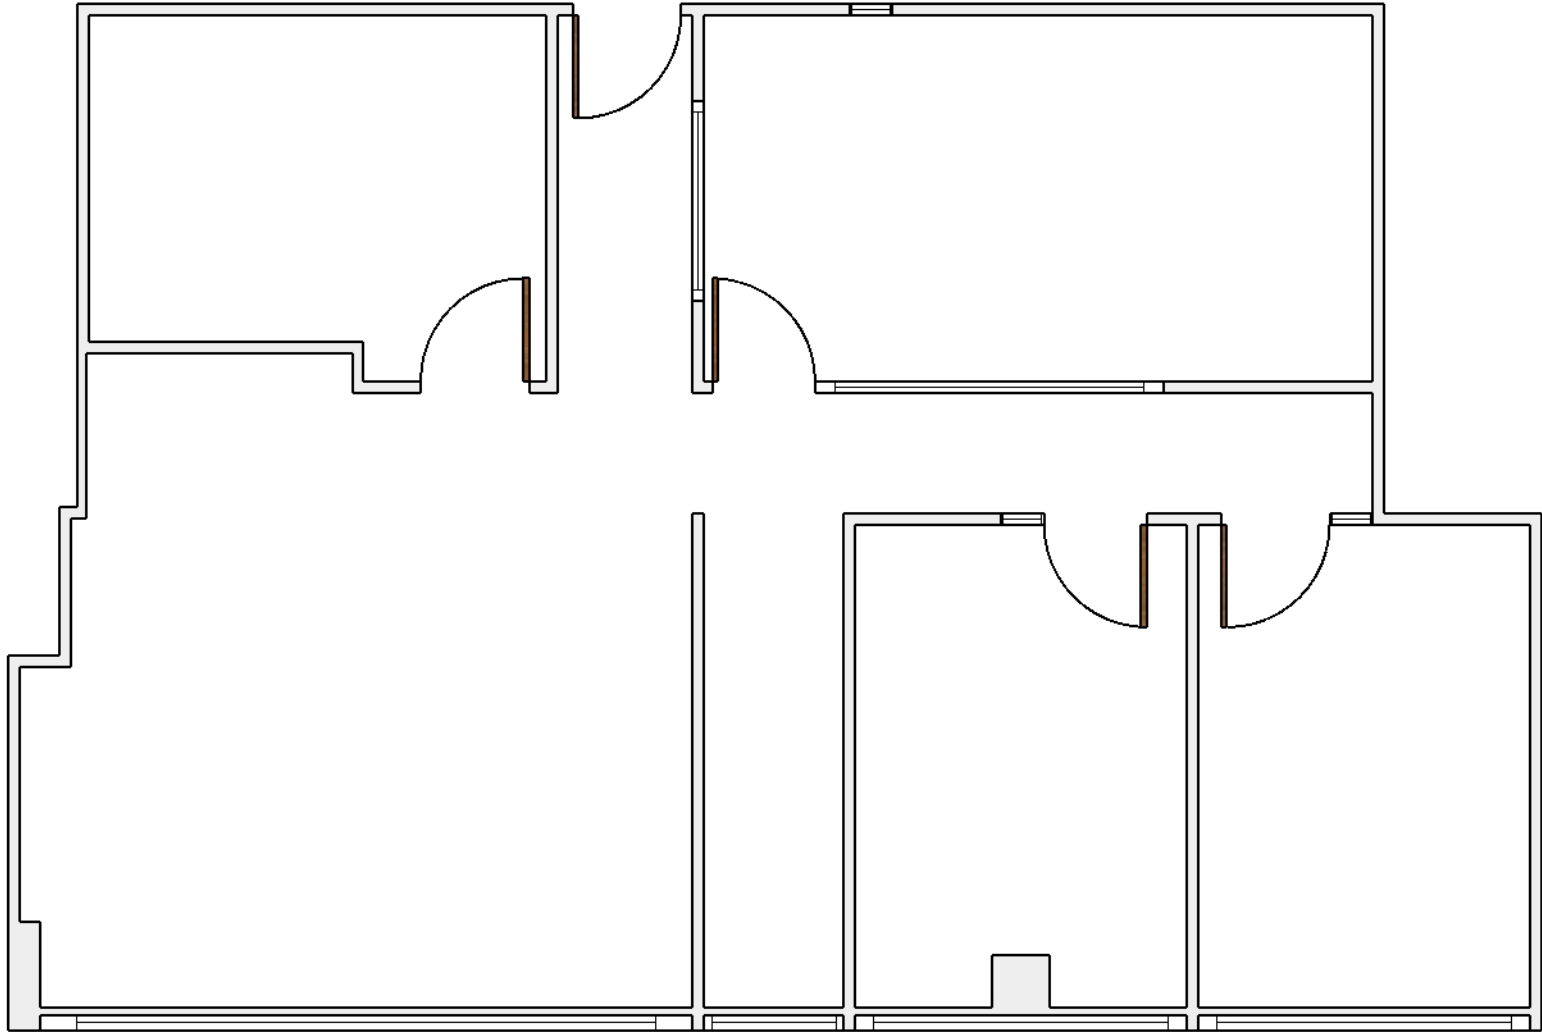

ONE FOREST CENTRE

11615 FOREST CENTRAL DR
DALLAS, 75243

2ND FLOOR

SUITE 203

RSF: 1512
12/31/2021

CLOISTER PROPERTIES LLC

LEASING CONTACT:
(682)-407-2836
WWW.ONEFORESTCENTRE.COM