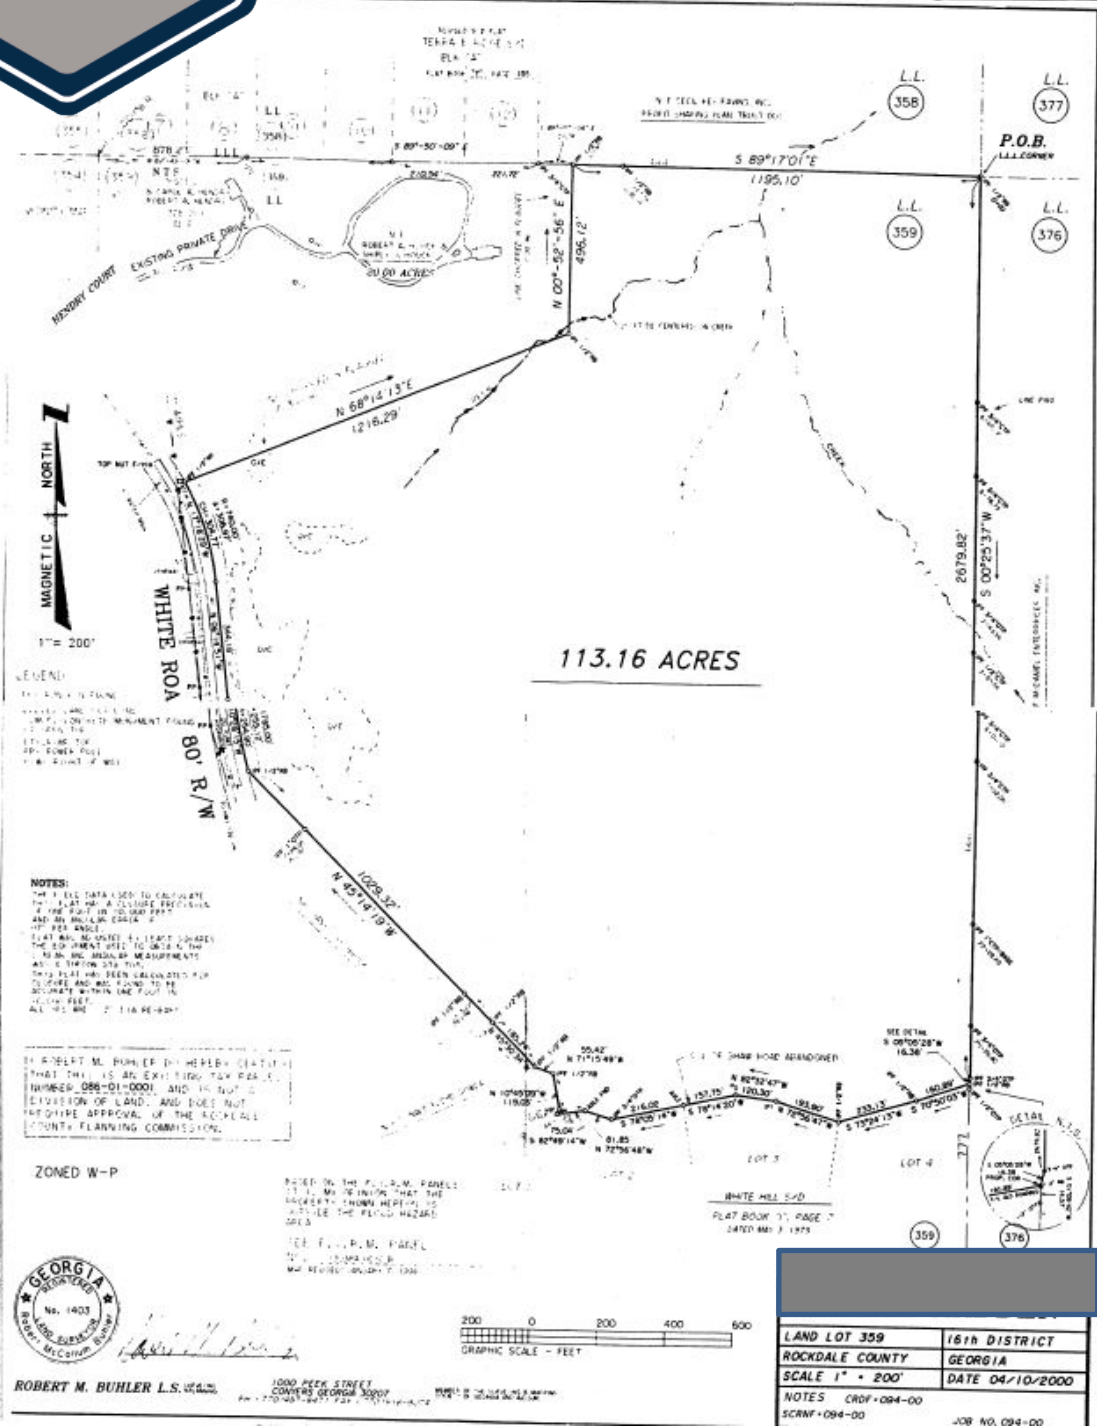

±113.16 Acres

2725 White Road, Conyers, GA 30012

Exclusive Agents:

Willie Ellington
404.816.1600 Ext. 148
wellington@richardbowers.com

Michael Cheney, CCIM
404.816.1600 Ext. 134
mcheney@richardbowers.com