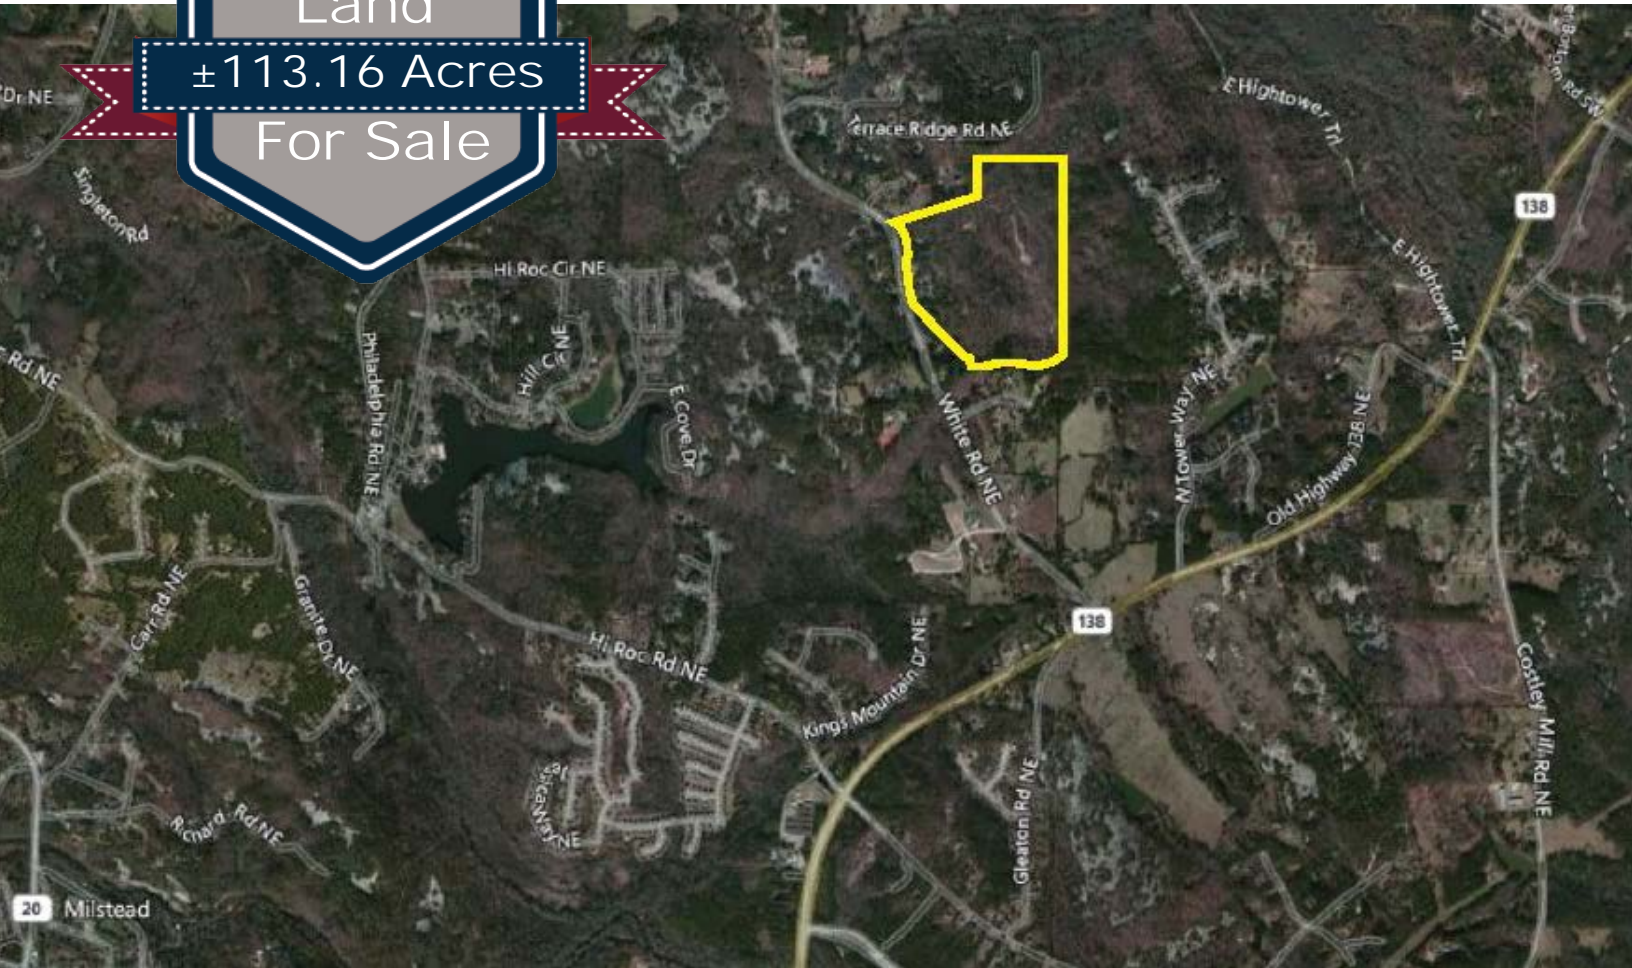

±113.16 Acres

2725 White Road, Conyers, GA 30012

Land

±113.16 Acres

For Sale

Property Highlights

- Price \$14,000 per Acre
- ± 113.16 Acres in Rockdale County
- Zoned W-P
- Ideal Uses: New Single Family Detached, Hunting Club
- Close proximity to GA Intl. Horse Park Official equestrian venue for the 1996 Centennial Olympic Games
- Minutes from GA Hwy 138 to I-20

The information contained herein has been received from sources deemed reliable but no liability is assumed by Richard Bowers & Co. or its agents for errors or omissions.

±113.16 Acres

2725 White Road, Conyers, GA 30012