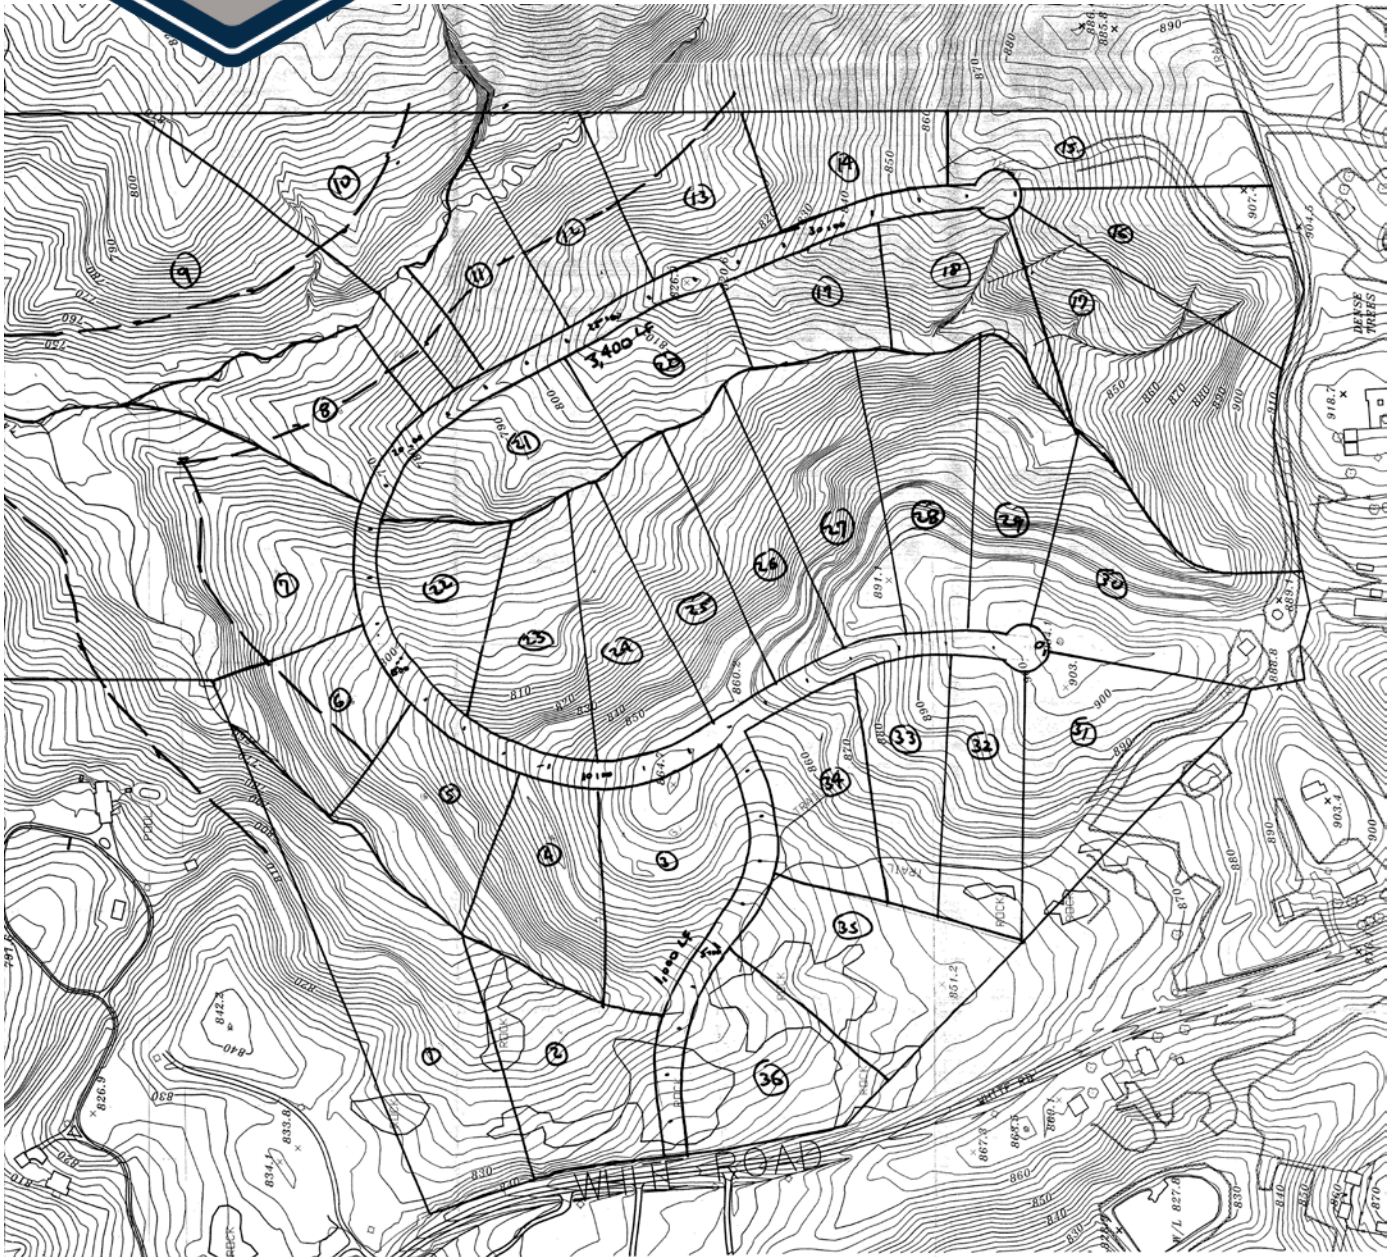

±113.16 Acres

2725 White Road, Conyers, GA 30012

Exclusive Agents:

Willie Ellington
404.816.1600 Ext. 148
wellington@richardbowers.com

Michael Cheney, CCIM
404.816.1600 Ext. 134
mcheney@richardbowers.com

www.richardbowers.com