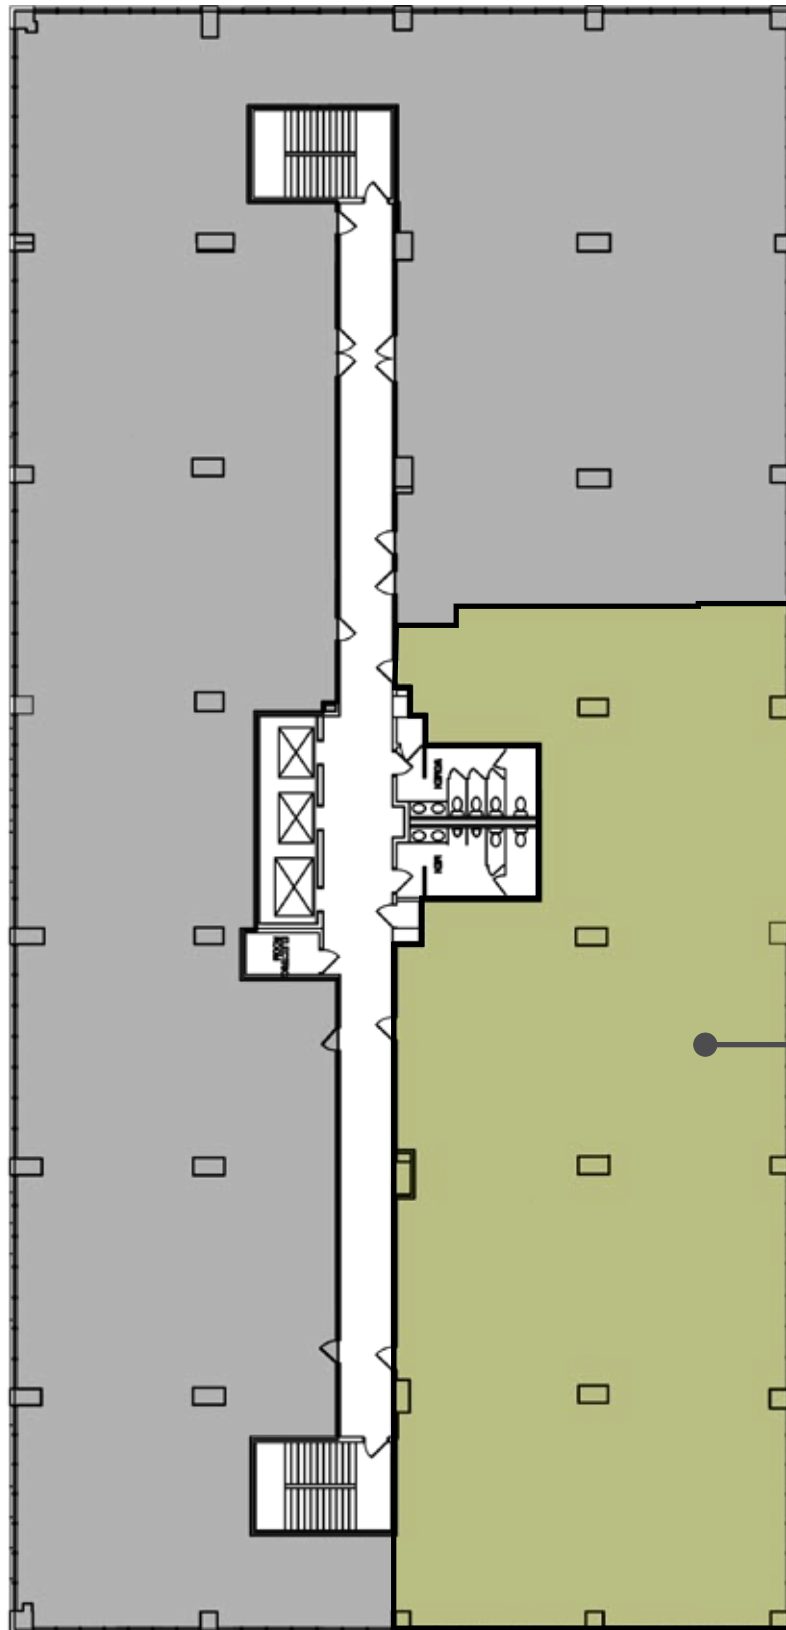

AIRPORT EXECUTIVE PLAZA
1321 MURFREESBORO PIKE

OFFICE

2ND FLOOR

● **SUITE 200**
7,248 RSF

AIRPORT EXECUTIVE PLAZA
1321 MURFREESBORO PIKE

OFFICE

2ND FLOOR

SUITE 200

7,248 RSF