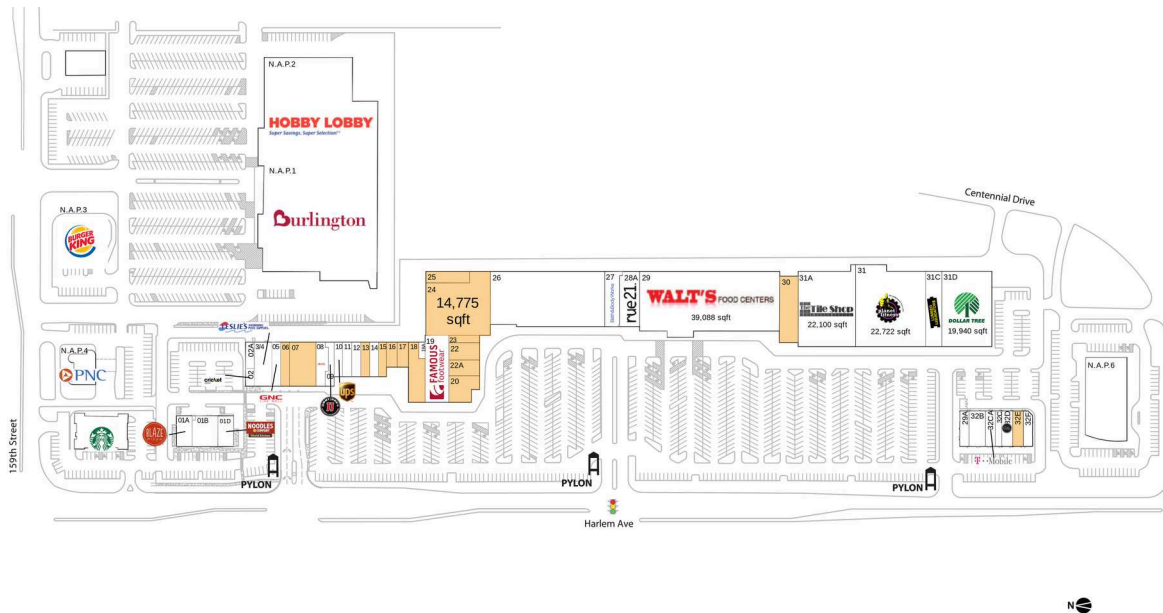

Tinley Park Plaza

Chicago-Naperville-Elgin, IL-IN-WI

41.5989, -87.793

15917 South Harlem Avenue | Tinley Park, IL 60477

Available Space

06	2,000 SF
07	6,095 SF
13	1,600 SF
15	2,000 SF
16	1,425 SF
17	1,303 SF
18	5,000 SF
20	3,000 SF
22	2,430 SF
22A	1,800 SF
23	1,000 SF
24	14,775 SF
25	2,494 SF
30	6,000 SF
32E	1,960 SF

Current Retailers

N.A.P.1	Burlington Stores	0 SF	19	Famous Footwear	8,400 SF
N.A.P.2	Hobby Lobby	0 SF	26	Home Line Furniture	32,200 SF
N.A.P.3	Burger King	0 SF	27	Bath & Body Works	4,210 SF
N.A.P.4	PNC Bank	0 SF	28A	Rue21	5,000 SF
N.A.P.5	Starbucks	0 SF	29	Walt's Food Center	39,088 SF
N.A.P.6	Medical Center	0 SF	29A	Batteries Plus	1,600 SF
01A	Blaze Pizza	2,500 SF	31	Planet Fitness	22,722 SF
01B	Dental Works	4,017 SF	31A	The Tile Shop	22,100 SF
01D	Noodles & Company	2,500 SF	31C	Lumber Liquidators	6,435 SF
02	Cricket	800 SF	31D	Dollar Tree	19,940 SF
02A	Storage	1,200 SF	32B	America's Best	3,020 SF
3/4	Leslie's Swimming	4,000 SF		Contacts & Eyeglasses	
05	GNC	2,000 SF	32C	GameStop	1,200 SF
08	Comcast Xfinity	2,540 SF	32CA	T-Mobile	1,667 SF
09	Jimmy John's	1,300 SF	32D	Stella's Place	2,040 SF
10	The UPS Store	1,600 SF	32F	Southwestern	1,600 SF
11	USA Pay Day Loans	1,600 SF		Hearing Center	
12	Tinley Park Cleaners	1,600 SF			
14	Only Nails	1,210 SF			
18A	Storage	546 SF			