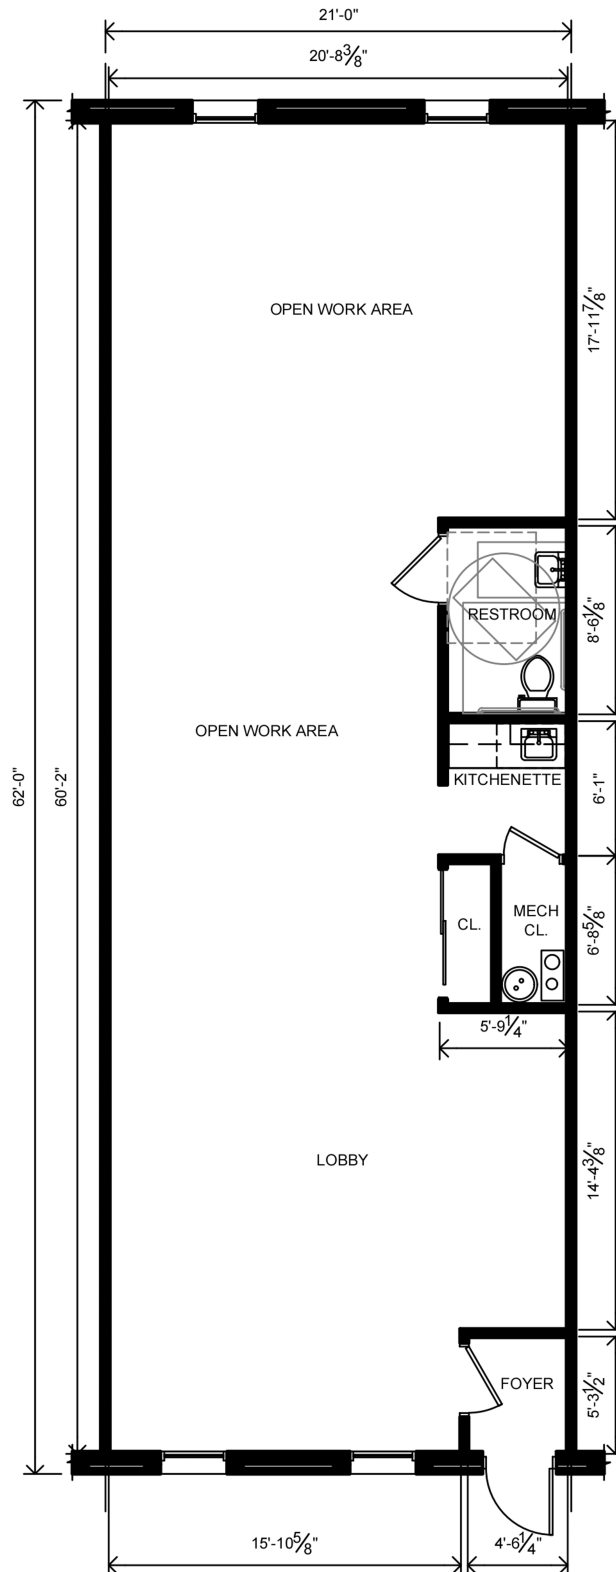

8205 MAIN ST SUITE 07

± 1302.0 sqft.

Copyright © 2020 North Forest Development, LLC. These Plans Are The Exclusive Design Of North Forest Development, LLC. All Rights Reserved. Any Use Or Reproduction Of These Plans In Whole Or In Part Is Strictly Prohibited.