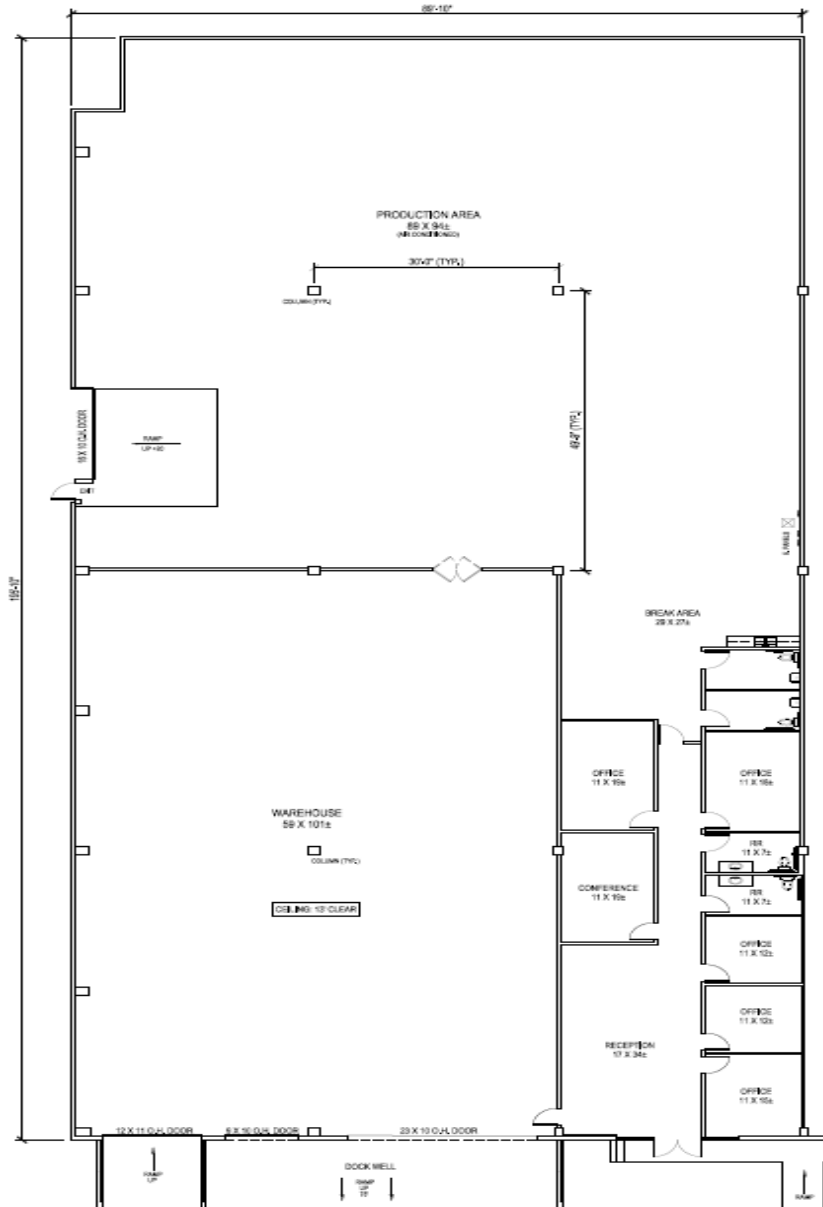

FOR LEASE 1000 West Crosby Office/ Warehouse Suite Available CARROLLTON TEXAS, 75006

1000 W Crosby
Carrollton, Texas 75006

Property Features

- Well established business park
- Front park and front load component
- 24/7 Tenant controlled HVAC
- Expansion flexibility from current landlord
- Efficient space configuration
- Strategically located with access to I35, LBJ (635) & PGBT
- Suite 104 - 3 dock high doors, 2 ramps
- Suite 100 - 2 dock high doors, 2 ramps
- Suite 144 - 3 grade level doors
- 16' clear
- Professionally managed and owned

Available Suites

Suite 144	12,000 SF
Suite 100	17,418 SF*
Suite 104	35,300 SF*

**Contiguous up to 52,718 SF*

ANDY FOLMER
RICH YOUNG, JR.
972.236.7645

ANDY@RICHYOUNGCOMPANY.COM
RICHJR@RICHYOUNGCOMPANY.COM

12,000 SF - 52,718 SF
OW / Flex Space
Available

1000 West Crosby

Carrollton, Texas 75006

Suite 100
17,418 SF

- 2 dock high doors
- 2 ramps (1 oversized)

THE INFORMATION CONTAINED HEREIN HAS BEEN GIVEN TO US BY THE OWNER OF THE PROPERTY OR OTHER SOURCES WE DEEM RELIABLE. WE HAVE NO REASON TO DOUBT ITS ACCURACY, BUT WE DO NOT GUARANTEE IT. ALL INFORMATION SHOULD BE VERIFIED PRIOR TO PURCHASE OR LEASE.

12,000 SF - 52,718 SF
OW / Flex Space
Available

1000 West Crosby

Carrollton, Texas 75006

Suite 104
35,300 SF

- 3 dock high doors
- 2 ramps

THE INFORMATION CONTAINED HEREIN HAS BEEN GIVEN TO US BY THE OWNER OF THE PROPERTY OR OTHER SOURCES WE DEEM RELIABLE. WE HAVE NO REASON TO DOUBT ITS ACCURACY, BUT WE DO NOT GUARANTEE IT. ALL INFORMATION SHOULD BE VERIFIED PRIOR TO PURCHASE OR LEASE.