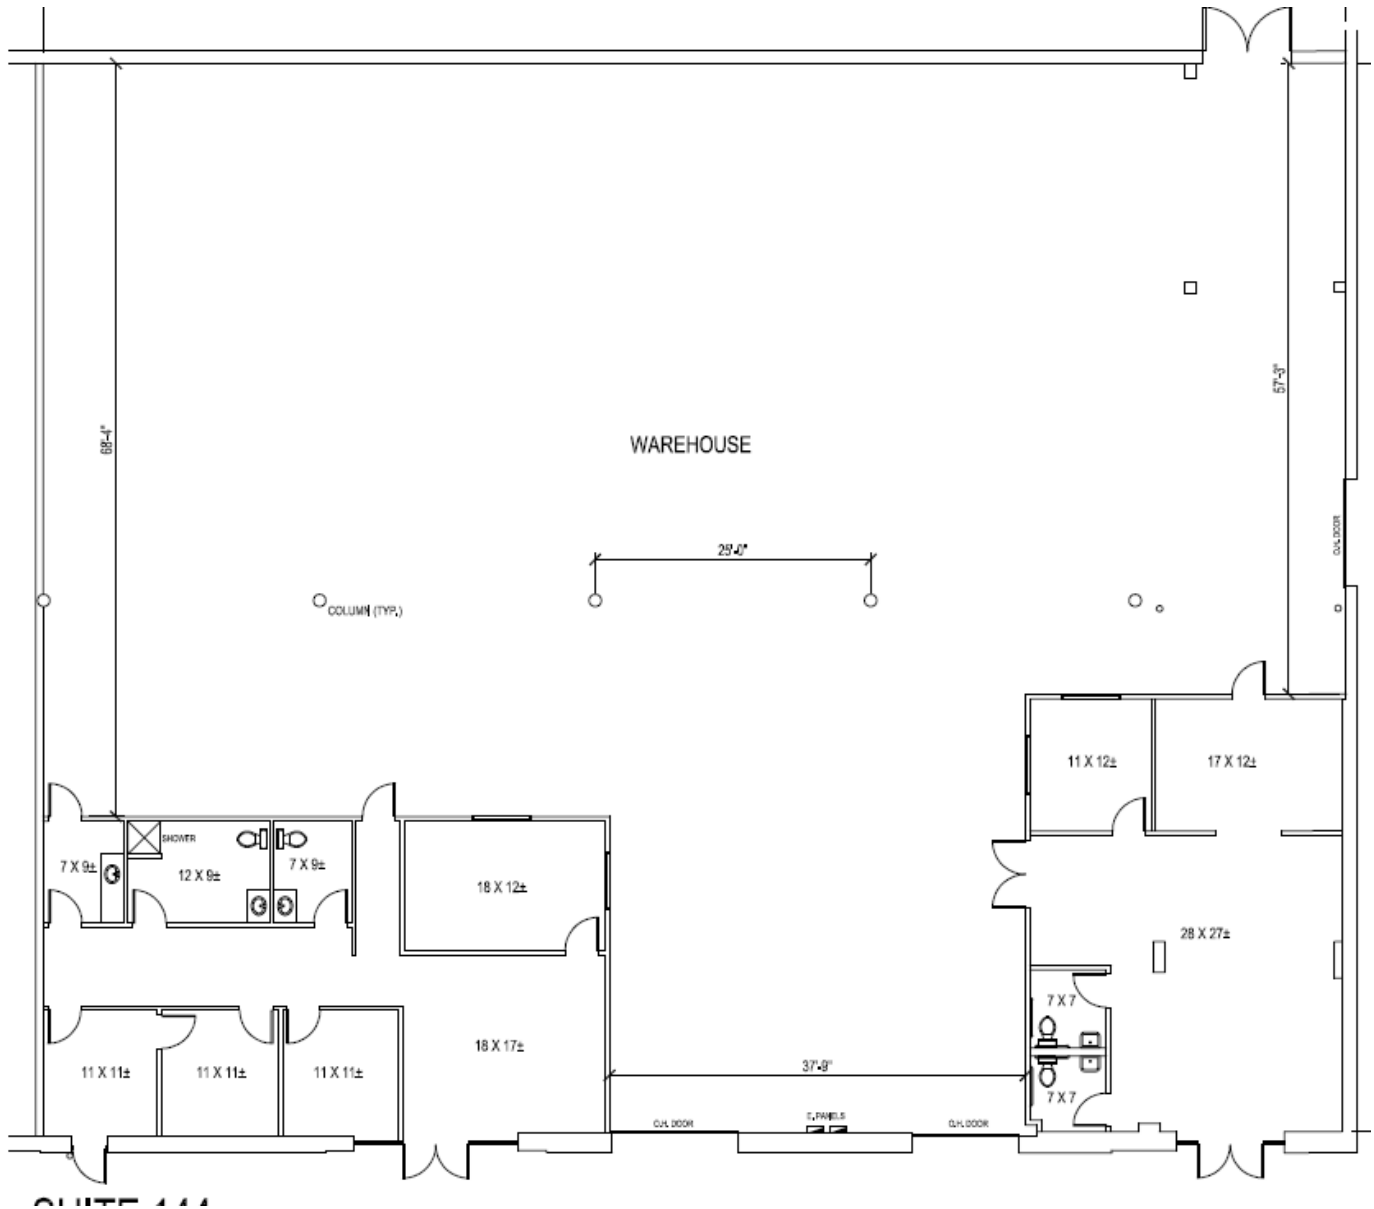

FOR LEASE 1000 West Crosby Office/ Warehouse Suite Available CARROLLTON TEXAS, 75006

1000 W Crosby
Carrollton, Texas 75006

Property Features

- Well established business park
- Front park and front load component
- 24/7 Tenant controlled HVAC
- Expansion flexibility from current landlord
- Efficient space configuration
- Strategically located with access to I35, LBJ (635) & PGBT
- Suite 104 - 3 dock high doors, 2 ramps
- Suite 100 - 2 dock high doors, 2 ramps
- Suite 144 - 3 grade level doors
- 16' clear
- Professionally managed and owned

1000 West Crosby

Carrollton, Texas 75006

Suite 100
17,418 SF

- 2 dock high doors
- 2 ramps (1 oversized)

THE INFORMATION CONTAINED HEREIN HAS BEEN GIVEN TO US BY THE OWNER OF THE PROPERTY OR OTHER SOURCES WE DEEM RELIABLE. WE HAVE NO REASON TO DOUBT ITS ACCURACY, BUT WE DO NOT GUARANTEE IT. ALL INFORMATION SHOULD BE VERIFIED PRIOR TO PURCHASE OR LEASE.

12,000 SF - 52,718 SF
OW / Flex Space
Available

1000 West Crosby

Carrollton, Texas 75006

Suite 104
35,300 SF

- 3 dock high doors
- 2 ramps

THE INFORMATION CONTAINED HEREIN HAS BEEN GIVEN TO US BY THE OWNER OF THE PROPERTY OR OTHER SOURCES WE DEEM RELIABLE. WE HAVE NO REASON TO DOUBT ITS ACCURACY, BUT WE DO NOT GUARANTEE IT. ALL INFORMATION SHOULD BE VERIFIED PRIOR TO PURCHASE OR LEASE.

12,000 SF - 52,718 SF
OW / Flex Space
Available

1000 West Crobsy

Carrollton, Texas 75006

Suite 144
12,000 SF

- 3 grade level doors
- Small outside storage

THE INFORMATION CONTAINED HEREIN HAS BEEN GIVEN TO US BY THE OWNER OF THE PROPERTY OR OTHER SOURCES WE DEEM RELIABLE. WE HAVE NO REASON TO DOUBT ITS ACCURACY, BUT WE DO NOT GUARANTEE IT. ALL INFORMATION SHOULD BE VERIFIED PRIOR TO PURCHASE OR LEASE.