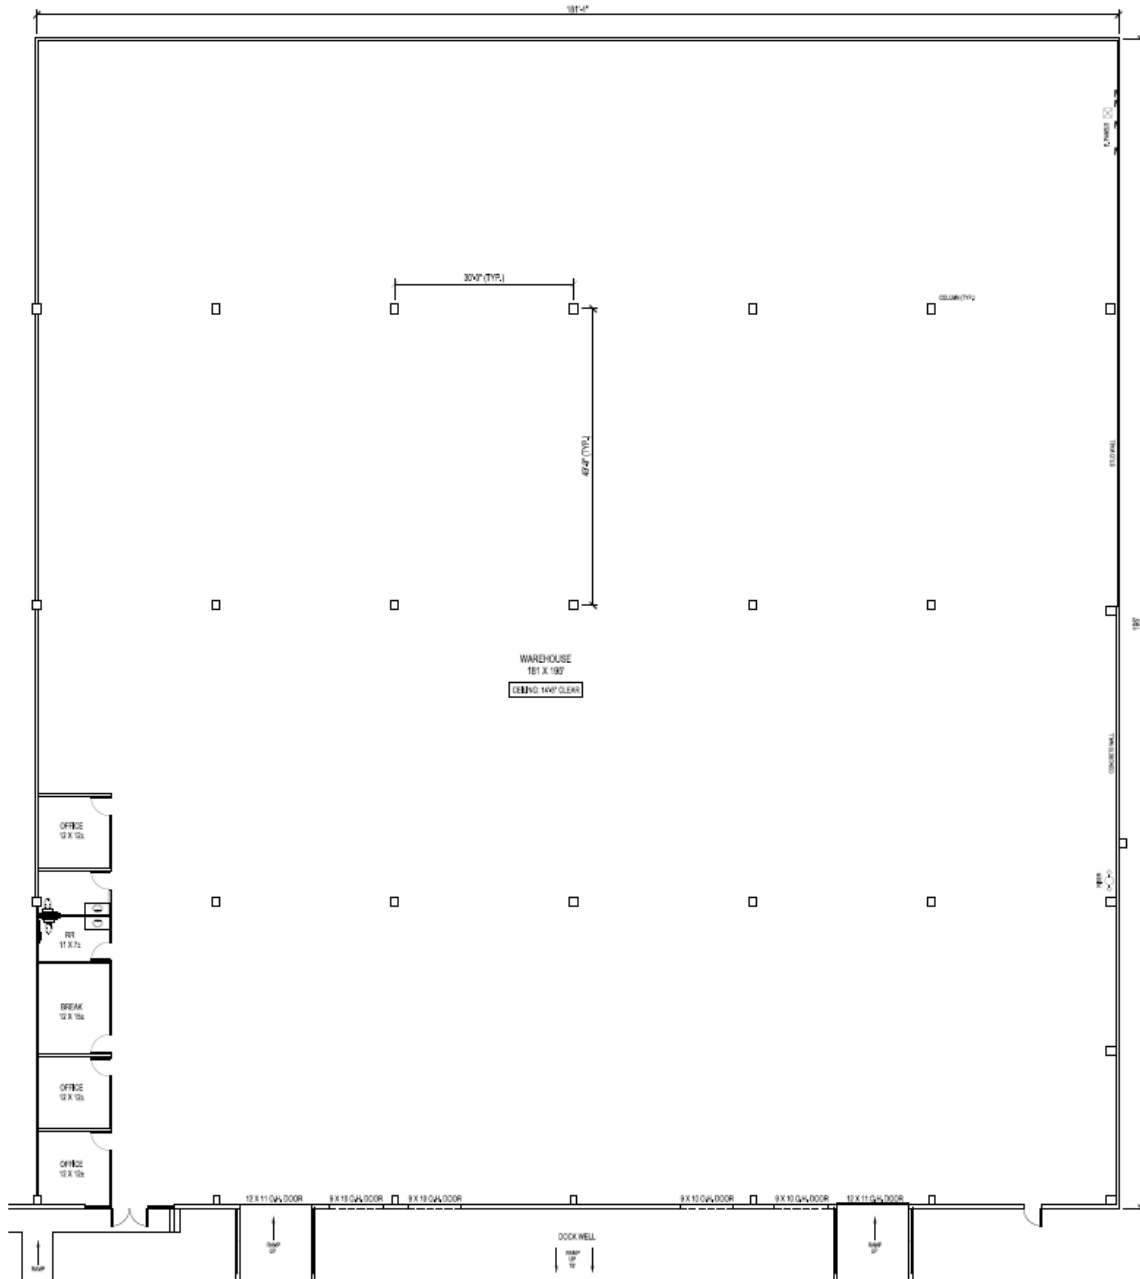

FOR LEASE 1000 West Crosby Office/ Warehouse Suite Available CARROLLTON TEXAS, 75006

1000 W Crosby
Carrollton, Texas 75006

Property Features

- Well established business park
- Front park and front load component
- 24/7 Tenant controlled HVAC
- Expansion flexibility from current landlord
- Efficient space configuration
- Strategically located with access to I35, LBJ (635) & PGBT
- Suite 104 - 3 dock high doors, 2 ramps
- Suite 100 - 2 dock high doors, 2 ramps
- Suite 144 - 3 grade level doors
- 16' clear
- Professionally managed and owned

1000 West Crosby

Carrollton, Texas 75006

Suite 100
17,418 SF

- 2 dock high doors
- 2 ramps (1 oversized)

THE INFORMATION CONTAINED HEREIN HAS BEEN GIVEN TO US BY THE OWNER OF THE PROPERTY OR OTHER SOURCES WE DEEM RELIABLE. WE HAVE NO REASON TO DOUBT ITS ACCURACY, BUT WE DO NOT GUARANTEE IT. ALL INFORMATION SHOULD BE VERIFIED PRIOR TO PURCHASE OR LEASE.

12,000 SF - 52,718 SF
OW / Flex Space
Available

1000 West Crosby

Carrollton, Texas 75006

Suite 104
35,300 SF

- 3 dock high doors
- 2 ramps

THE INFORMATION CONTAINED HEREIN HAS BEEN GIVEN TO US BY THE OWNER OF THE PROPERTY OR OTHER SOURCES WE DEEM RELIABLE. WE HAVE NO REASON TO DOUBT ITS ACCURACY, BUT WE DO NOT GUARANTEE IT. ALL INFORMATION SHOULD BE VERIFIED PRIOR TO PURCHASE OR LEASE.

12,000 SF - 52,718 SF
OW / Flex Space
Available

1000 West Crobsy

Carrollton, Texas 75006

Suite 144
12,000 SF

- 3 grade level doors
- Small outside storage

THE INFORMATION CONTAINED HEREIN HAS BEEN GIVEN TO US BY THE OWNER OF THE PROPERTY OR OTHER SOURCES WE DEEM RELIABLE. WE HAVE NO REASON TO DOUBT ITS ACCURACY, BUT WE DO NOT GUARANTEE IT. ALL INFORMATION SHOULD BE VERIFIED PRIOR TO PURCHASE OR LEASE.