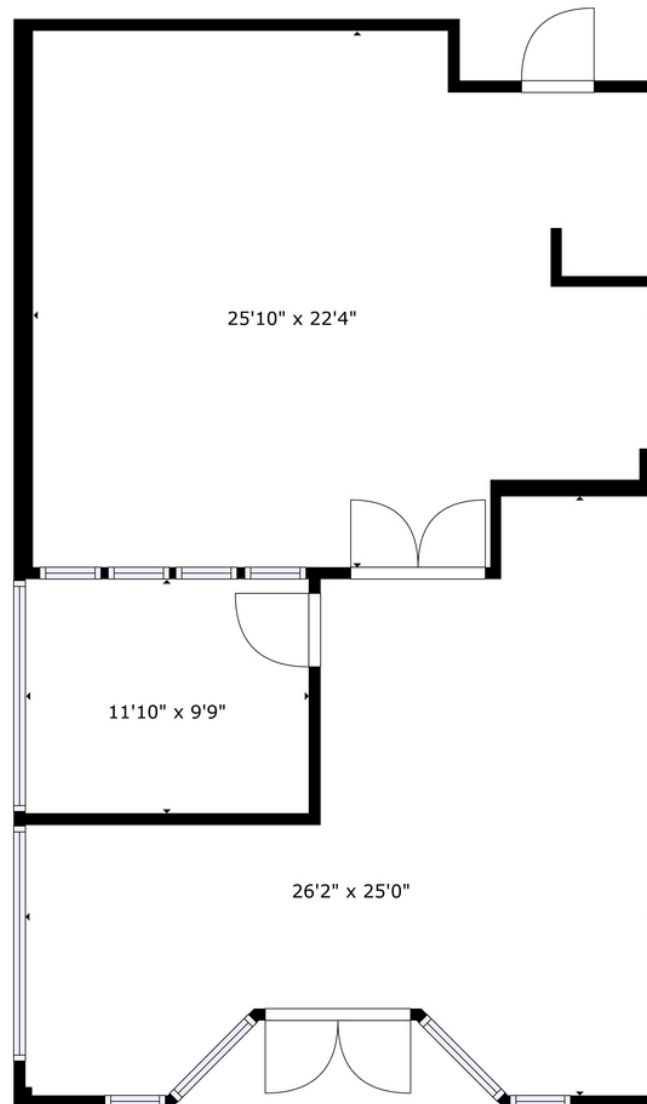

SUITE C180 | 1,393 RSF

welltower

SIZES AND DIMENSIONS ARE APPROXIMATE, ACTUAL MAY VARY.