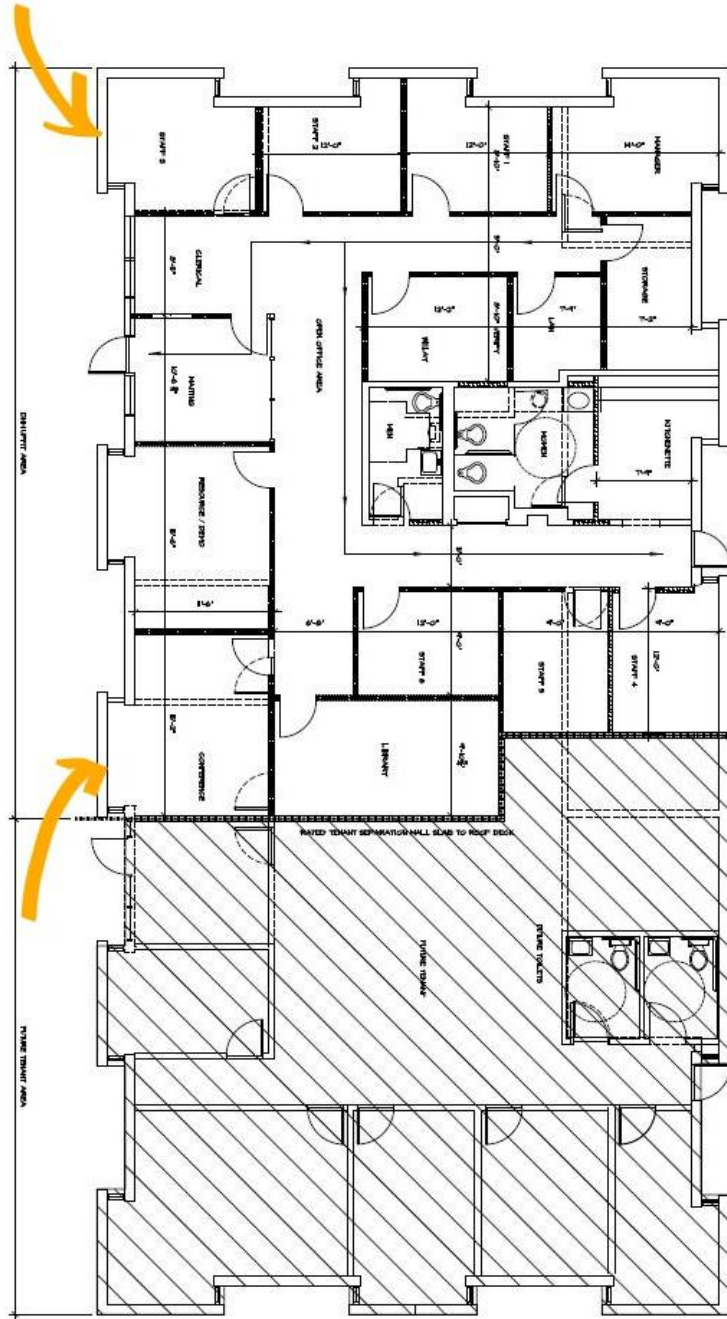

(919) 846-1901

Call for Pricing

Stuart Leder, CCIM
919-846-1901

Post Office Box 99641 • Raleigh, North Carolina 27624-9641 • Tel (919) 846-1901
Fax (509) 691-9565 • E-Mail: leder@lederrealty.com