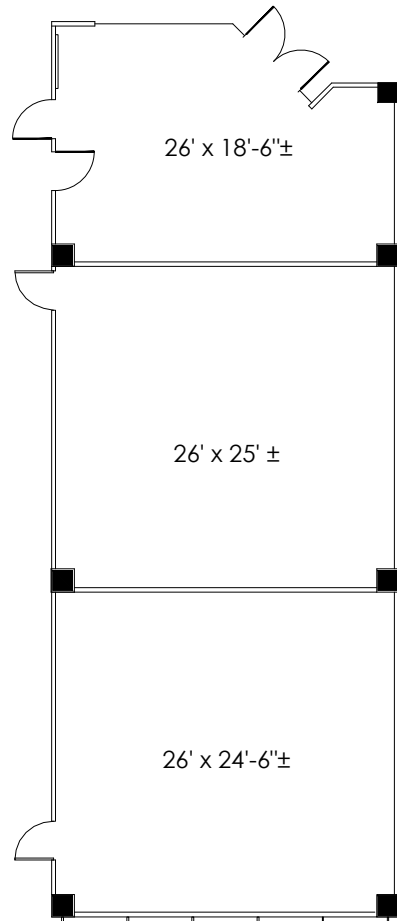

BEN SUMMER
214.954.4426
KEITH FISHER
214.954.4432
JACK FORNEY
817.996.7919

KEY PLAN

Real Estate Partners

DFW WEST

4001 W. AIRPORT FREEWAY, BEDFORD, TX 76021

FLOOR: 1st
SUITE: 160
DATE: 10.21.19
RSF: 2,080