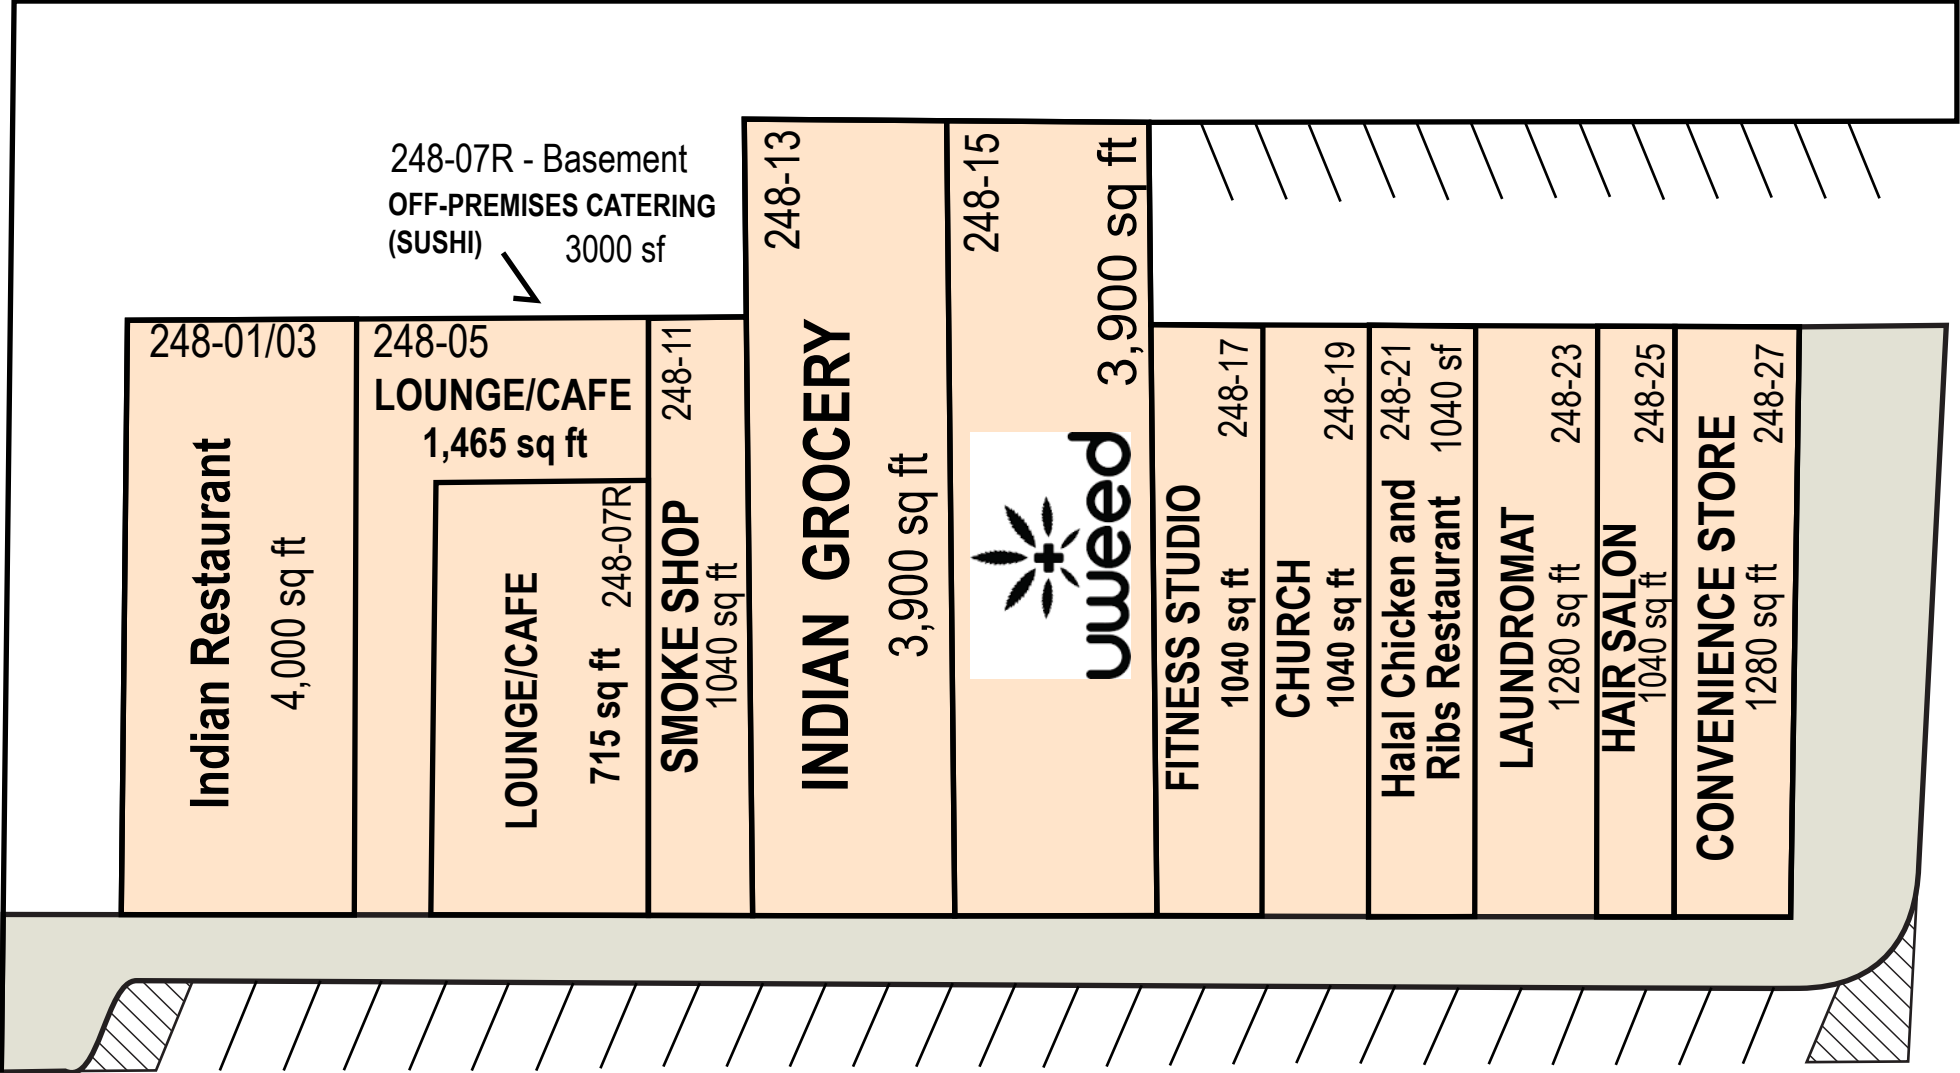

248-01 to 248-27 Union Turnpike  
 Bellerose, NY 11426

UNION TURNPIKE

249TH ST.