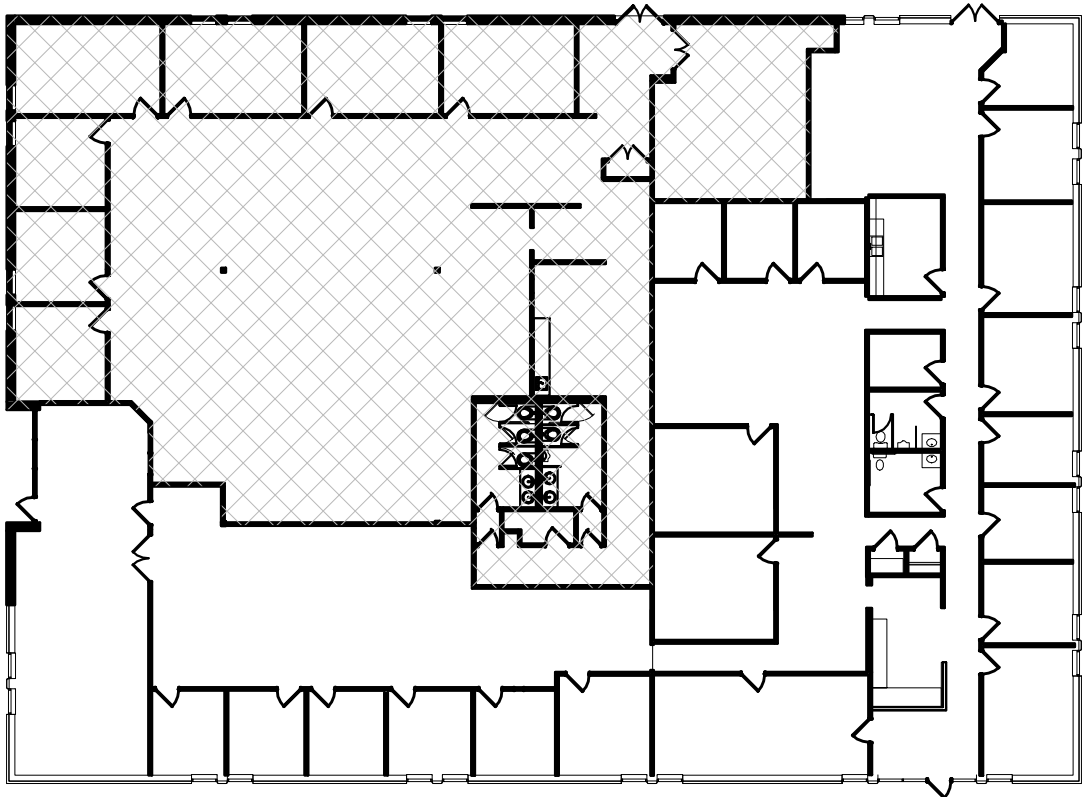

Key Plan
N

Lease Board
Building 22 - Suite 120

6410-20 Castleway W. Drive, Indianapolis, IN 46250

02/13/2018
27122-01
NOT TO SCALE
7,620 RSF

COPYRIGHT 2016

MANAGED BY

LEASED BY