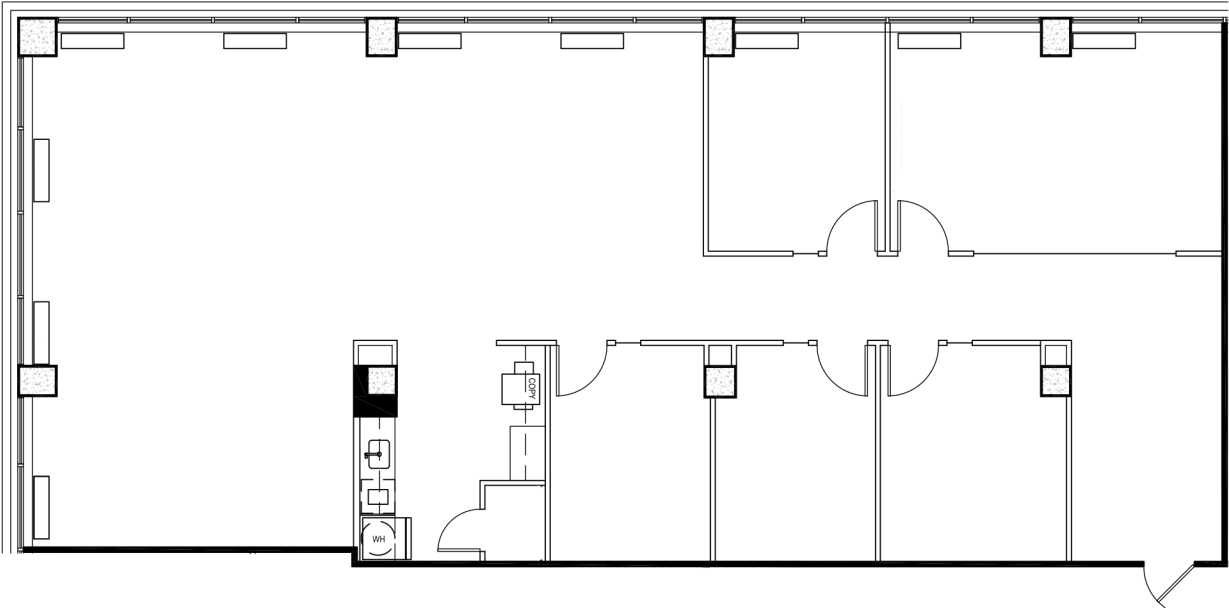

6862 ELM STREET: Suite 430 - 2,825 RSF

6862 ELM STREET
MCLEAN, VA, 22101

703.448.9400

MARTIN GRIFFIN | MARTIN@MEANYOLIVER.COM
SHARON OLIVER | SHARON@MEANYOLIVER.COM