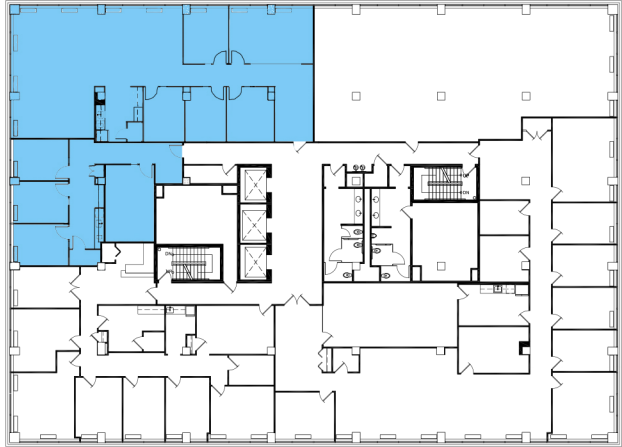

6862 ELM STREET: Suite 430 - 2,825 RSF

6862 ELM STREET
MCLEAN, VA, 22101

703.448.9400

MARTIN GRIFFIN | MARTIN@MEANYOLIVER.COM
SHARON OLIVER | SHARON@MEANYOLIVER.COM