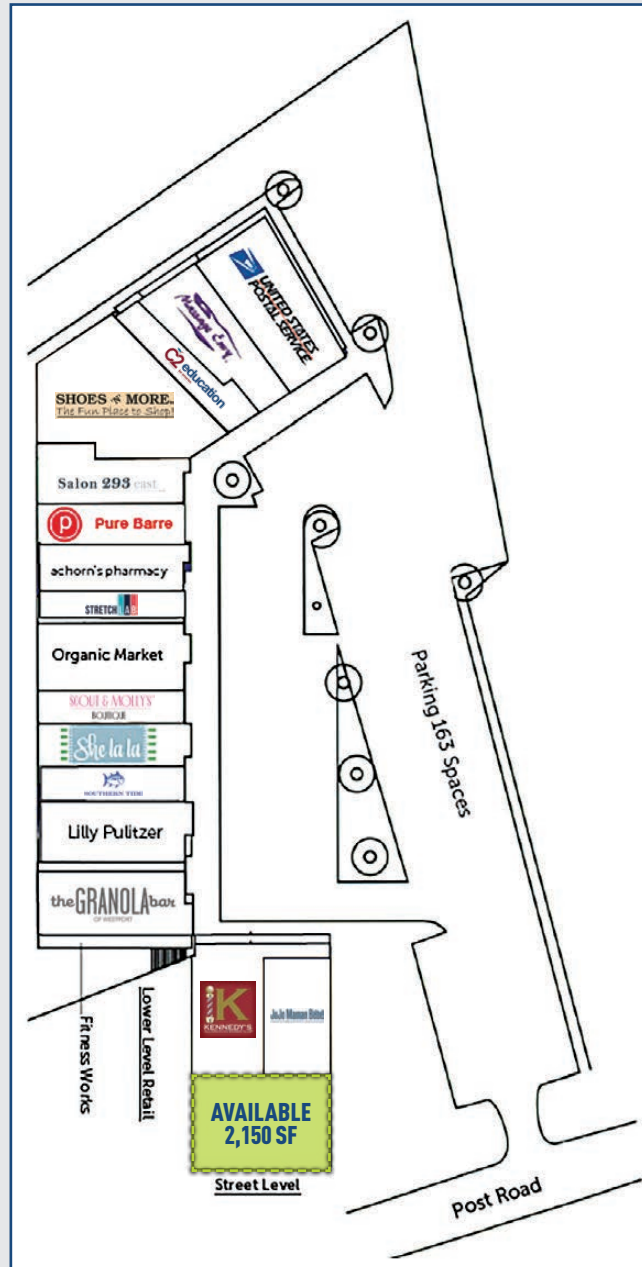

LEASING: 2,150 SF

(FOOD USE ALLOWED)

JOIN RECENTLY SIGNED SHOES 'N' MORE AND STRETCHLAB

The only shopping center in Downtown Westport with dedicated parking and excellent presence on Route 1. Signalized entrance/exit with pylon sign on Post Rd East and prominently visible.

CO-TENANTS: The Granola Bar, Achorn Pharmacy, Pure Barre, Scout & Molly's, Lilly Pulitzer, Massage Envy, Shoes N' More and many more!

AREA RETAILERS: J. Crew, Gap, Brooks Brothers, Tiffany & Co., Pottery Barn, Talbots, Anthropologie, Ann Taylor, Restoration Hardware and many more.

AVAILABLE

AVAILABLE

**OUTDOOR SEATING
ALLOWED IN FRONT
AND ON SIDE!**

truecre.com

PLAYHOUSE SQUARE | WESTPORT, CT

PLAYHOUSE SQUARE

SITE	Lilly Pulitzer	KENNEDY'S	P
SCOUT & MOLLY'S BOUTIQUE	the GRANOLA	SHOES 4 MORE	Salon 295

DOWNTOWN-MAIN STREET

CVS

LEXUS

DUNKIN' DONUTS

SHAKE SHACK

terrain

G&H

POST ROAD EAST | 24,500 VPD