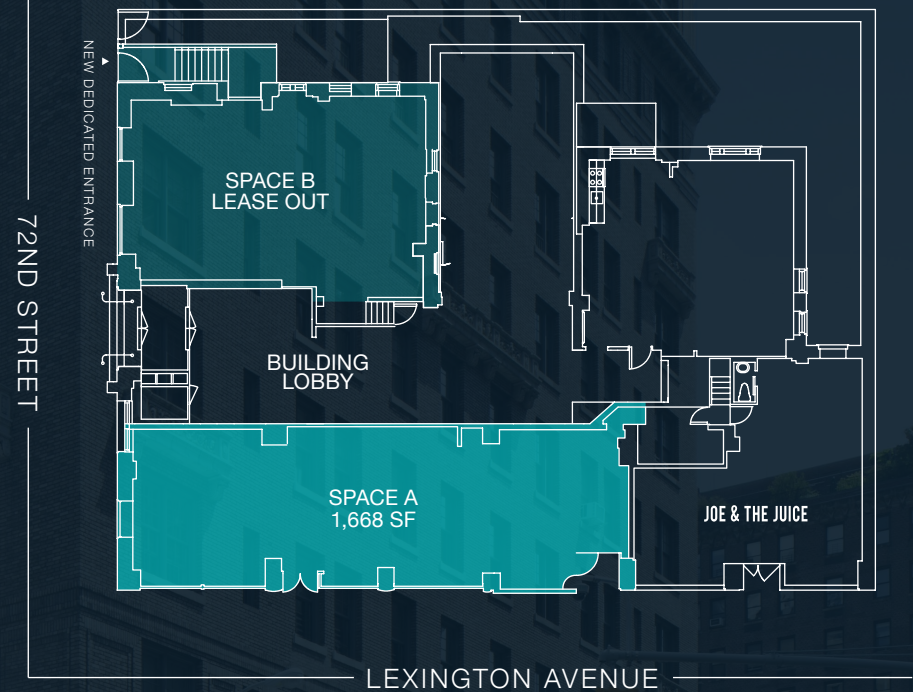

SITE DETAILS

SPACE A

Ground: 1,668 SF
Lower Level: 800 SF

Possession: Immediate

75' of frontage on Lexington Avenue

SUBWAY ACCESS

- Q 2nd Avenue to 72nd Street | 6,537,279 Annual Riders
- 6 Lexington Avenue to 68th Street | 9,068,131 Annual Riders

NEIGHBORING RETAILERS

MZ Wallace | Anthropologie | Oren's Daily Roast | BHLDN
Joe & The Juice | Malia Mills | Nordstrom Local | Cote'lac
Homenature | Joe Coffee | J. McLaughlin | Jo Malone

GROUND FLOOR