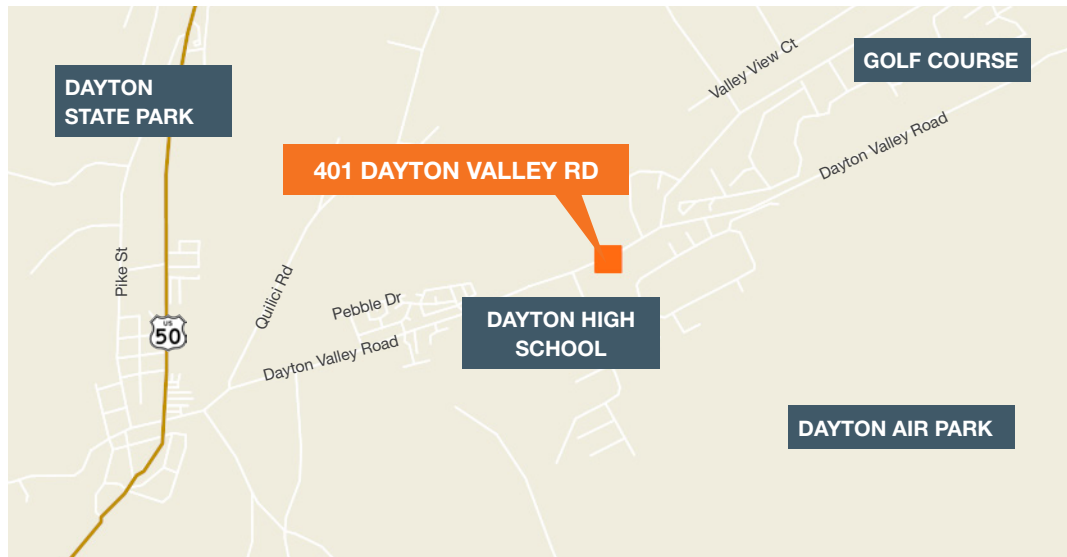

## Executive Suites for Lease

El Dorado Storage  
401 Dayton Valley Rd  
Dayton, NV

Beautiful ready to occupy  
Executive Suites

Ample parking

Large shared reception area

Wi-fi available

Easy access to Hwy 50

Perfect for chiropractor,  
accountant, insurance, or  
massage therapist

0.7 mi to Dayton High School,  
1.5 mi to Dayton Valley  
Golf Course

## Executive Suites for Lease

BEAUTIFUL READY TO OCCUPY EXECUTIVE SUITES

1.5 MILES TO DAYTON VALLEY GOLF COURSE