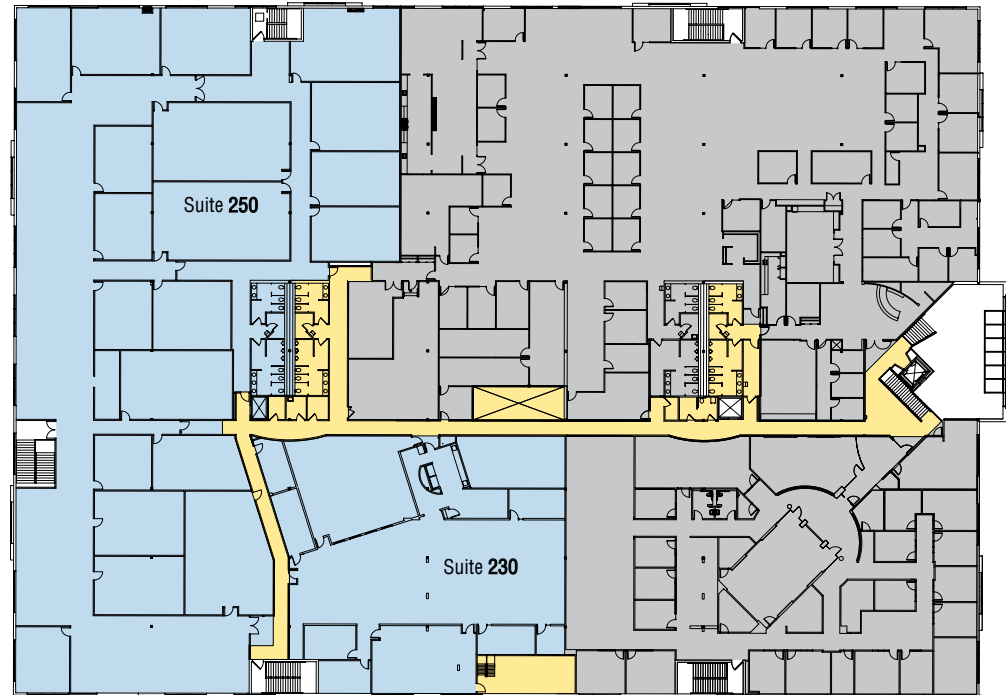

Riverfront Technical Park

2811 South 102nd Street
Seattle, WA

First Floor // Total Available Space // 23,687 rsf / 21,892 usf

 Floor Common

 Leased

 Available

Suite 160 // Square Footage: 23,687 rsf / 21,892 usf

Riverfront Technical Park

2811 South 102nd Street
Seattle, WA

Second Floor // Total Available Space // 39,121 rsf

 Floor Common

 Leased

 Available

Executive Office / Conference Center

Suite 230 Square Footage: 9,801 rsf

Suite 250 Square Footage: 29,320 rsf

Scan for more information.

To view on your mobile device,
download a QR reader app through
your device's app store.

SABEY

12201 Tukwila International Blvd. 4th Floor
Seattle, WA 98168 | Visit us at sabey.com