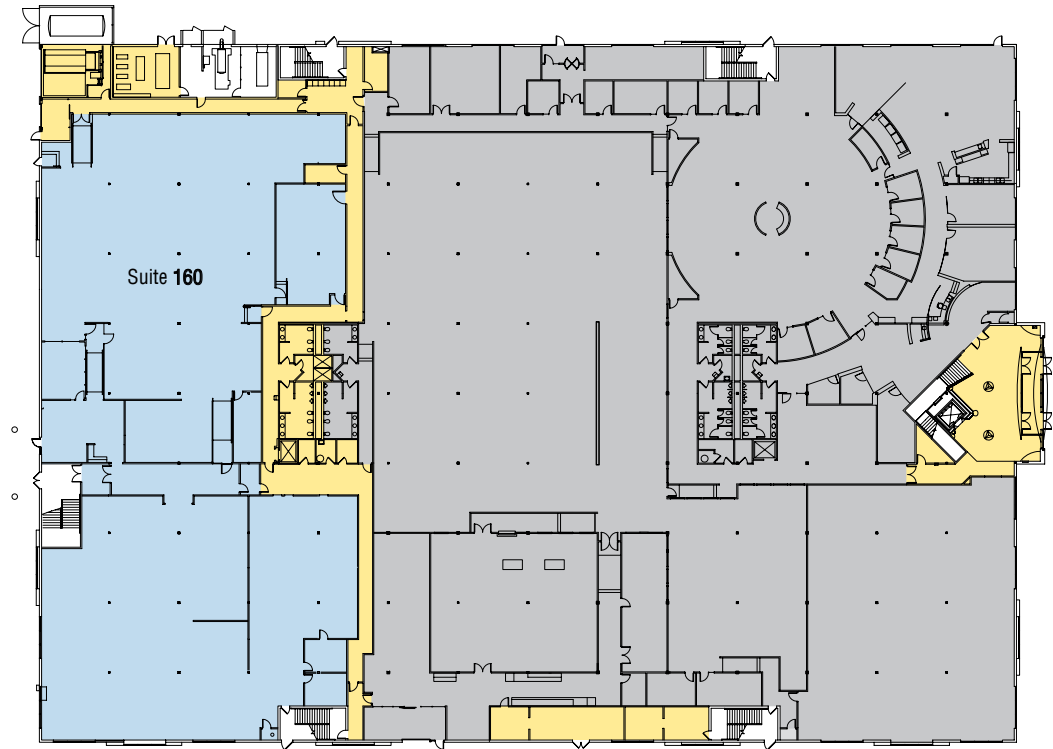

Riverfront Technical Park

2811 South 102nd Street
Seattle, WA

First Floor // Total Available Space // 23,687 rsf / 21,892 usf

 Floor Common

 Leased

 Available

Suite 160 // Square Footage: 23,687 rsf / 21,892 usf

Riverfront Technical Park

2811 South 102nd Street
Seattle, WA

Second Floor // Total Available Space // 39,121 rsf

 Floor Common

 Leased

 Available

Executive Office / Conference Center

Suite 230 Square Footage: 9,801 rsf

Suite 250 Square Footage: 29,320 rsf

Scan for more information.

To view on your mobile device,
download a QR reader app through
your device's app store.

SABEY

12201 Tukwila International Blvd. 4th Floor
Seattle, WA 98168 | Visit us at sabey.com