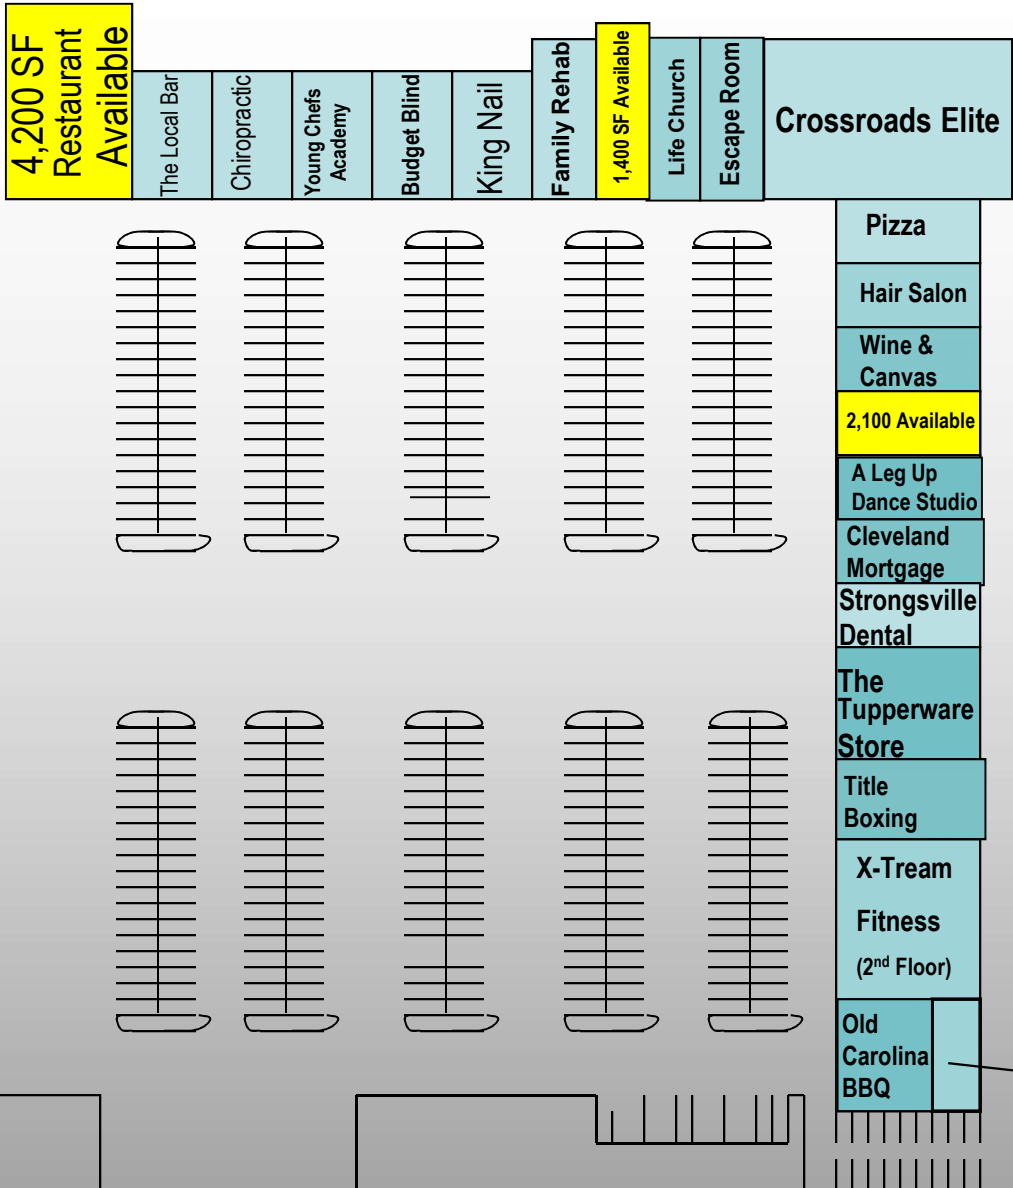

Contact:
Mike Herzfeld
mherzfeld@reisenfeld.com

Reisenfeld & Company
3659 Green Rd. Suite 217
Beachwood, Ohio
(216) 765-8080 ext. 232