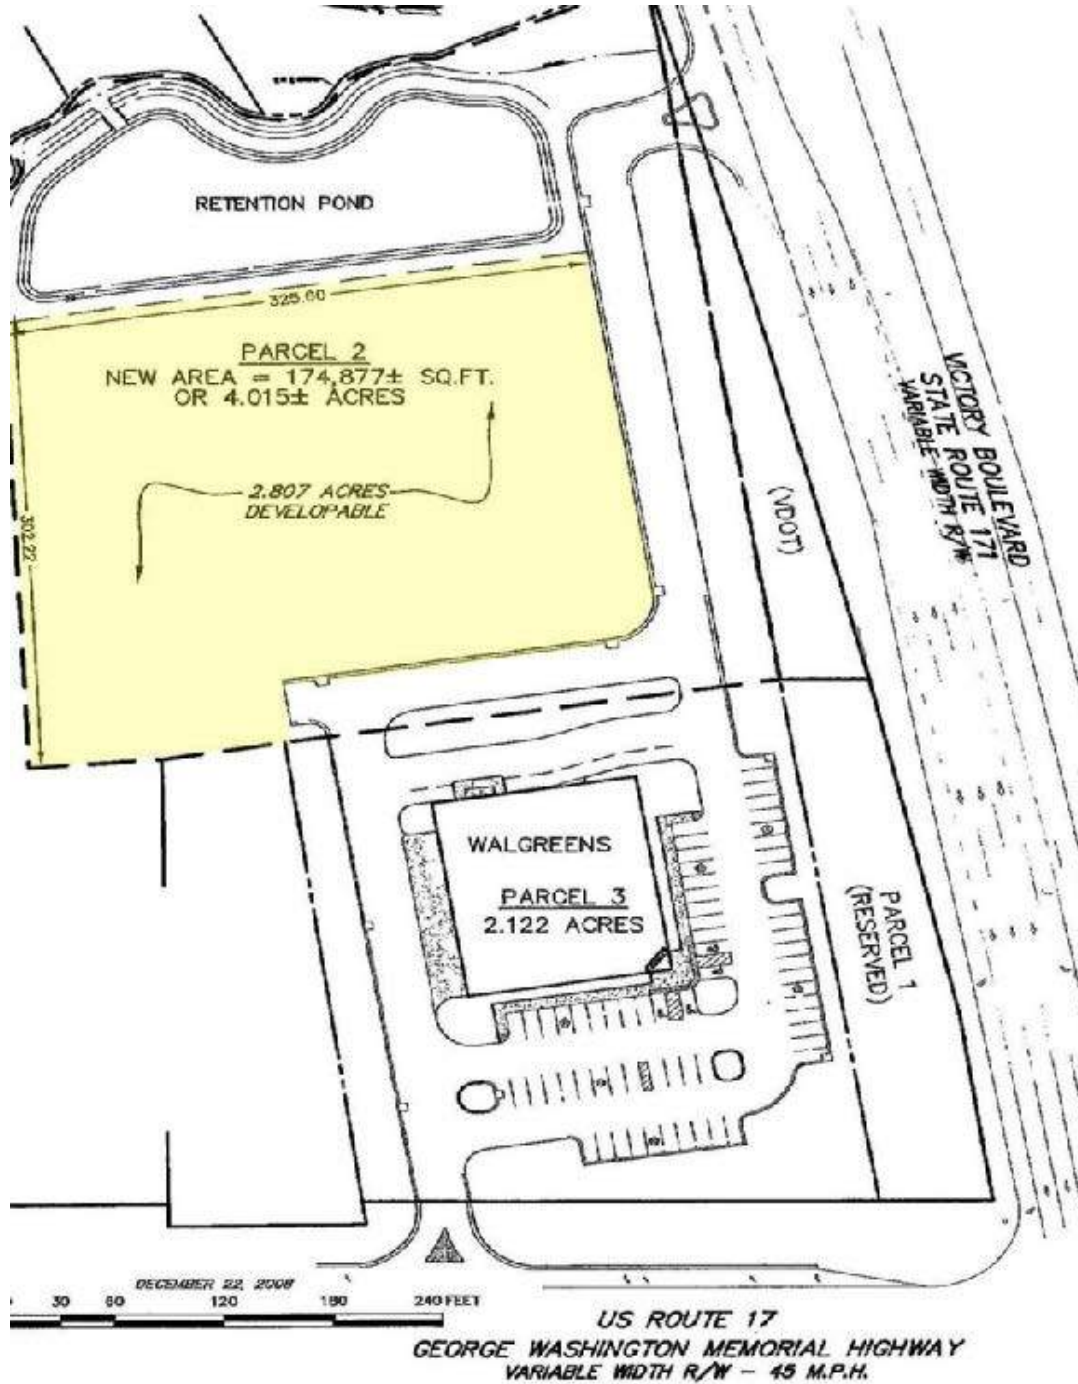

ROUTE 17 AT VICTORY BOULEVARD

2420 GEORGE WASHINGTON MEMORIAL HIGHWAY, YORKTOWN, VA 23693

SITE PLAN