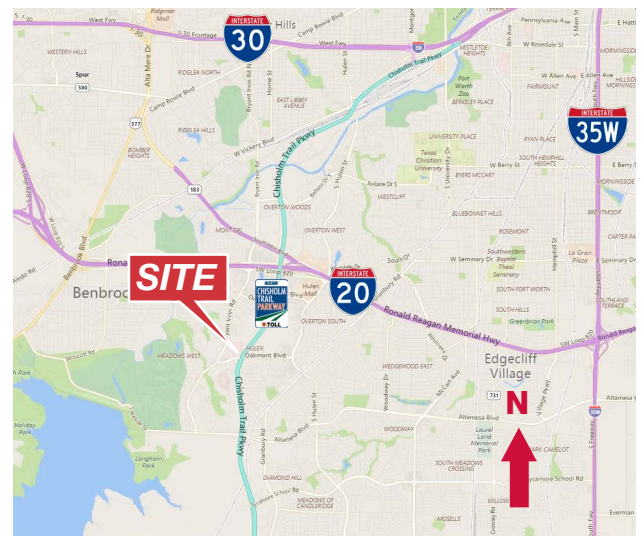

Hawkins View 7250 Hawkins View Drive

Fort Worth, Texas 76132

Property Features

- Built 2009
- 5/1,000 SF Parking
- Immediate Access to Chisolm Trail Parkway & Bryant Irvin Road
- Above Standard Interior Finishes