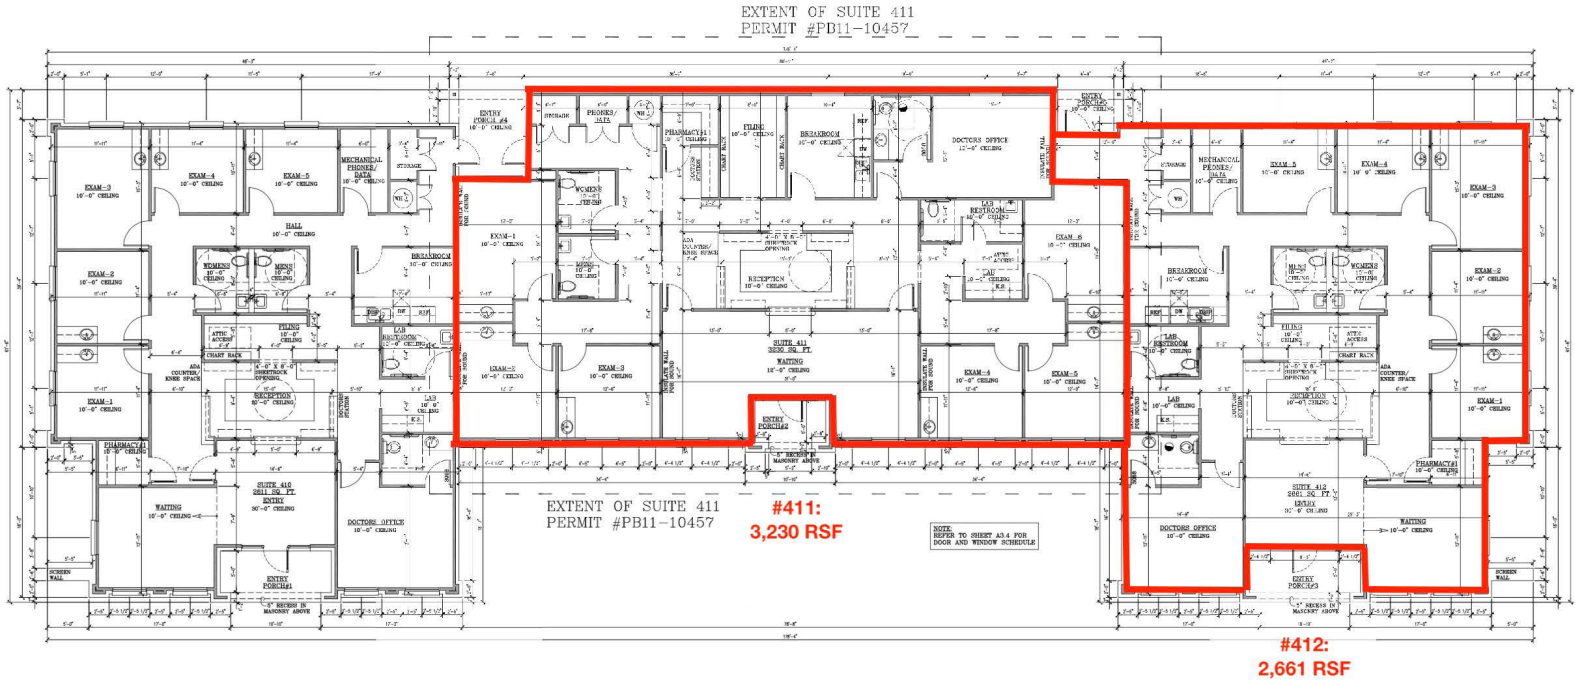

1200 Summit Avenue Suite 800
Fort Worth, TX 76102
817 855 8333

nairl.com

For Lease

2,661-5,891 SF

Hawkins View

7250 Hawkins View Drive
Fort Worth, Texas 76132

1 FLOOR PLAN 7250 Hawkins View

SCALE: 3/16" = 1'-0"