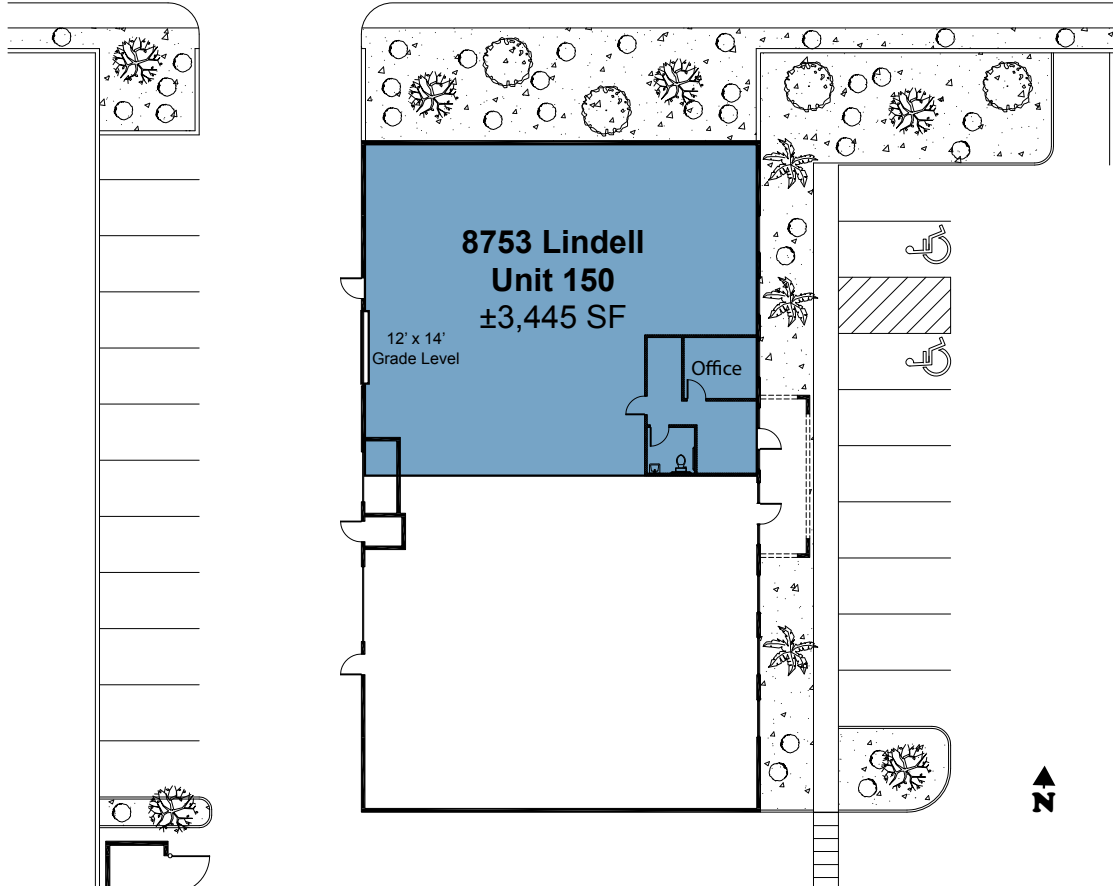

FOR SALE

Turnkey Industrial Building

8735 Lindell Road, Las Vegas, NV, 89139

Voit

REAL ESTATE SERVICES

Elizabeth Moore
Senior Associate
Lic #S0062500
702.734.4514
emoore@voitco.com

Jennifer Levine
Senior Associate
Lic #S.0067711
702.734.4523
jlevine@voitco.com

6385 S. Rainbow Blvd., Suite 100, Las Vegas, NV 89118 • 702.734.4500 • 702.733.7690 Fax • Lic #01333376 | www.voitco.com

The information contained herein has been obtained from sources we deem reliable. While we have no reason to doubt its accuracy, we do not guarantee it. ©2014 Voit Real Estate Services, Inc. All Rights Reserved. Real People. Real Solutions.® is a registered trademark of Voit Real Estate Services.

Real People. Real Solutions.®