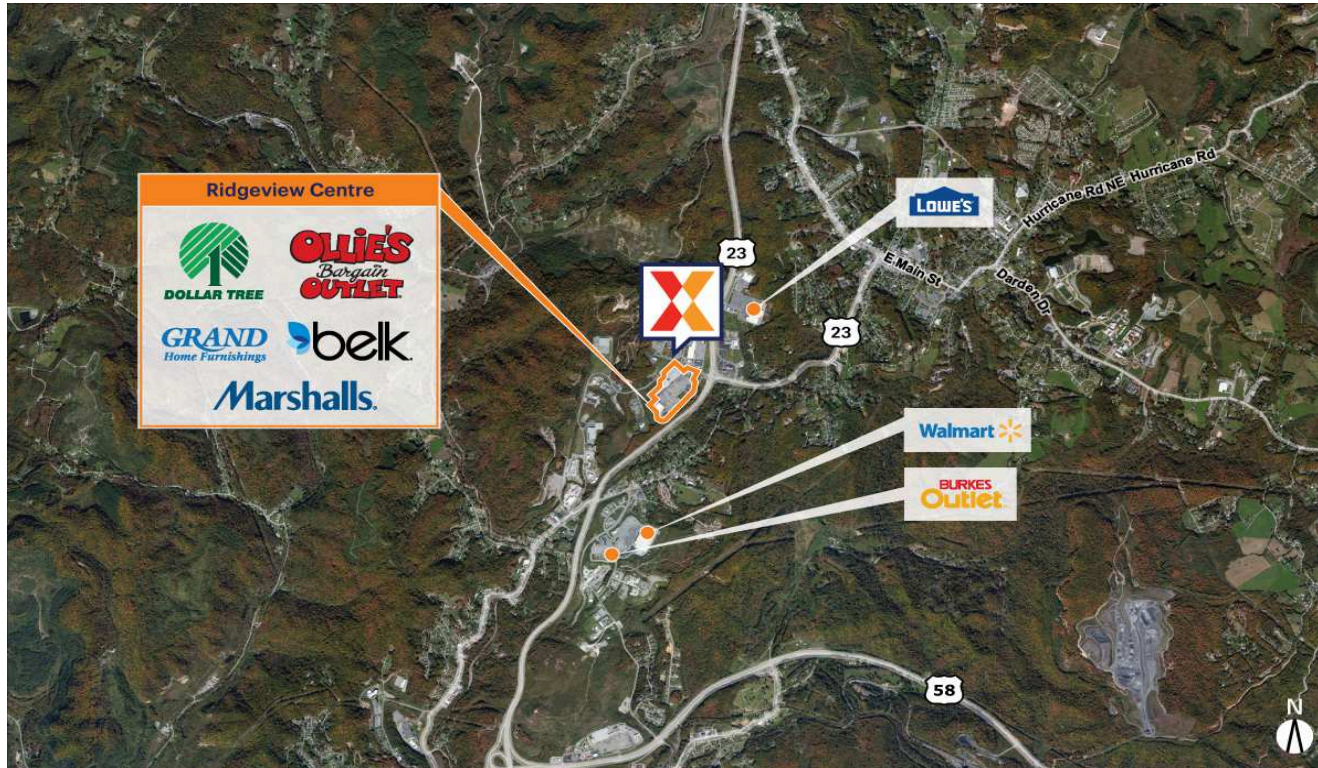

Ridgeview Centre

Big Stone Gap, VA

36.9666, -82.597

129 Ridge Circle, Southwest | Wise, VA 24293

Center Size: 190,242 SF

Demographics	3 Mile	5 Mile	7 Mile
	9,418	14,828	18,709
	3,899	6,038	7,548
	\$57,371	\$56,217	\$55,746

Trade area includes a population of 250,000+ extending into nearby Kentucky counties

Close proximity to The University of Virginia's College at Wise with 2,000+ students

Located in the heart of Wise's dense retail corridor

Ridgeview Centre

Big Stone Gap, VA

36.9666, -82.597

129 Ridge Circle, Southwest | Wise, VA 24293

Available Space

01	3,010 SF
08	1,750 SF
17C	11,608 SF
19	7,500 SF

Pad Opportunities

FS1	10,000 SF/0.3
FS3	4,090 SF/0.1

Current Retailers

FS2	GSA	6,620 SF
N.A.P.	Belk	0 SF
N.A.P.1	KFC	0 SF
02	Soft Petals	1,190 SF
03	Tech Wise	1,750 SF
04	Monterey Mexican Restaurant	2,800 SF
05	Cavalier Comics	1,750 SF
07	Rent-A-Center	4,340 SF
9A	Stepz	6,300 SF
13	Mullins Meats	1,050 SF
14	GameStop	3,150 SF
15	Grand Home Furnishings	31,963 SF
16	Dollar Tree	9,000 SF
17	Ollie's Bargain Outlet	28,650 SF
17A	Marshalls	20,000 SF
17B	Harbor Freight Tools	19,440 SF
20	Goodwill	7,500 SF