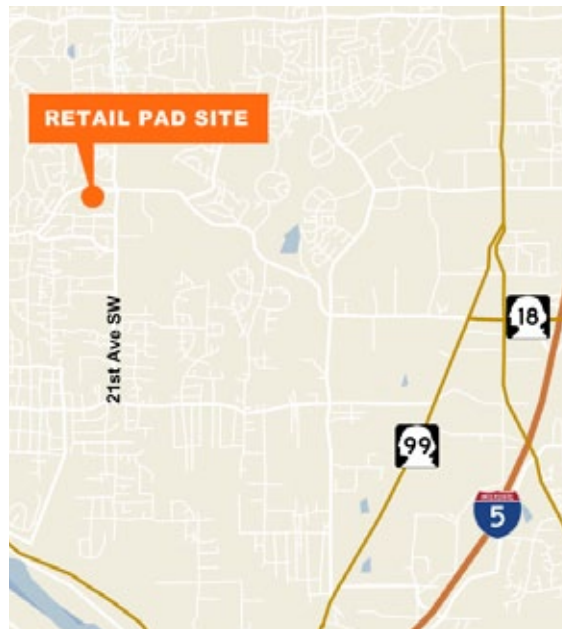

Retail Pad Site

2301 SW 336th Street
Federal Way, WA

Twin Lakes Shopping Center
anchored by Safeway and Rite
Aid

Most visible location in Twin
Lakes area

Approximately 3,840 SF

\$29.00 PSF, NNN or owner
will demo

Location

Contact

Rod Giffels
253.722.1418
rgiffels@kiddermathews.com