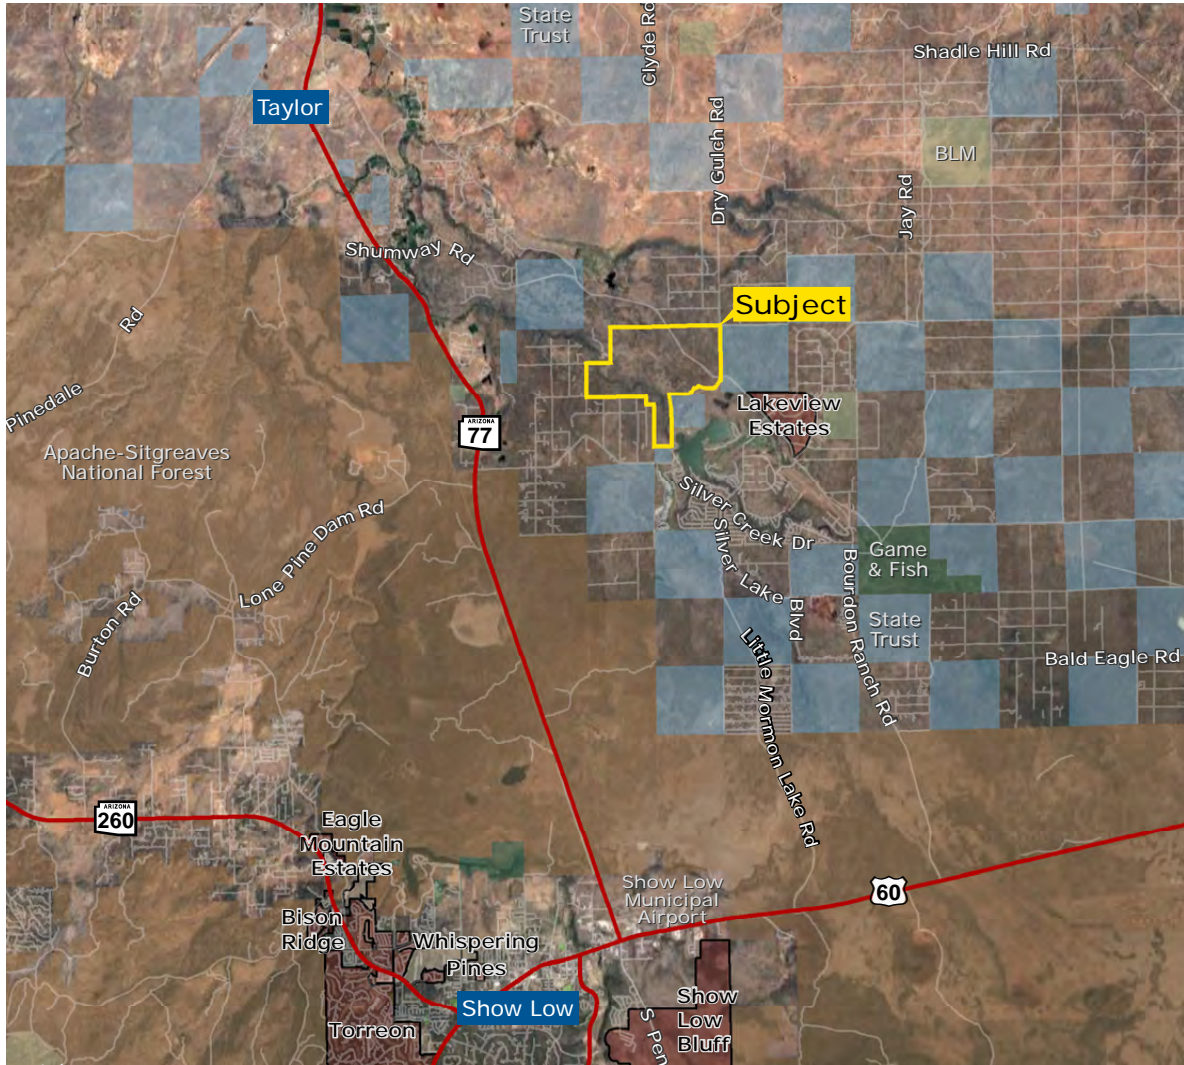

WHITE MOUNTAIN LAKES ±1,275 ACRES

EXCLUSIVE LISTING | NAVAJO COUNTY, ARIZONA

LOCATION 2060 Silver Creek Road, Navajo County, Arizona

SIZE ±1,275.38 acres

PRICE \$1,495,000

TERMS Seller financing is available to a qualified buyer. We will cooperate with a Buyer's Broker. 3% Co-broke to Buyer's Broker.

COMMENTS Beautiful large acreage in the White Mountain Lakes area just outside of Show Low, Arizona. The property has nice vegetation and is next to both White Mountain Lake and Mexican Lake. Silver Creek, well known for its excellent trout fishing, flows through the property. Silver Creek Golf Club and White Mountain Lakes Airpark are located within the White Mountain Lakes Master Planned area. There is paved access on Bourdon Ranch Road to and through the property. This is an ideal property for personal recreational use or future development.

WHITE MOUNTAIN LAKES - 1275.38 ACRES REGIONAL MAP

Capri Barney | 928.445.4457 | www.landadvisors.com

WHITE MOUNTAIN LAKES - 1275.38 ACRES SURROUNDING AREA MAP

Capri Barney | 928.445.4457 | www.landadvisors.com

Legend

- 100 Year Floodplain

0 1,000 2,000
Feet

176649-18736 05-09-17

WHITE MOUNTAIN LAKES - 1275.38 ACRES PROPERTY DETAIL MAP

Capri Barney | 928.445.4457 | www.landadvisors.com