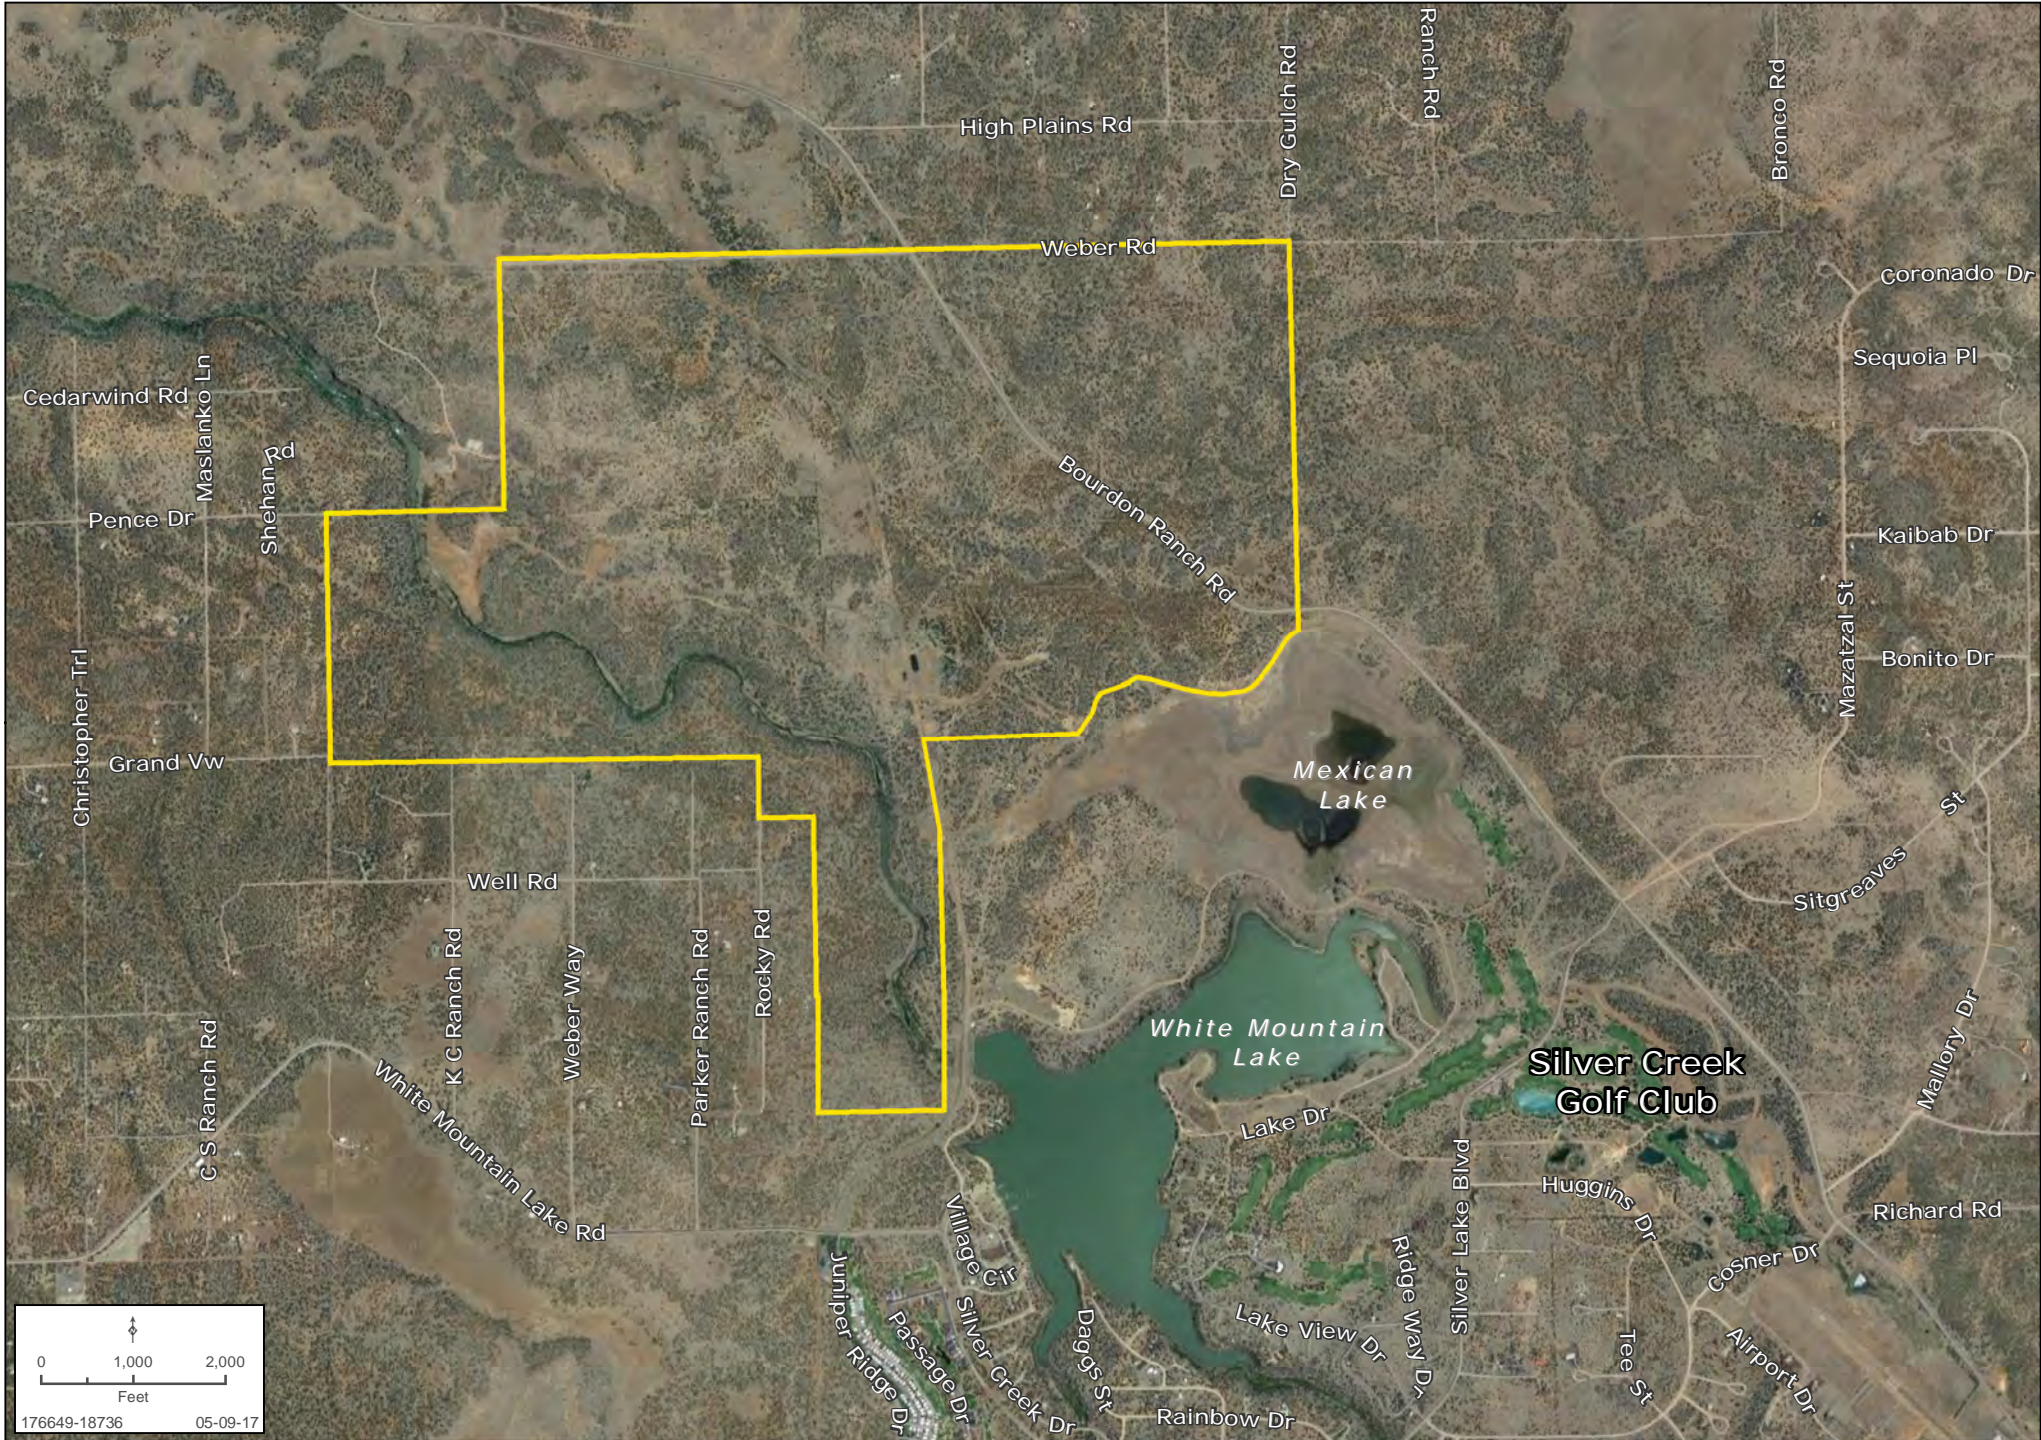

WHITE MOUNTAIN LAKES - 1275.38 ACRES PROPERTY DETAIL MAP

Capri Barney | 928.445.4457 | www.landadvisors.com