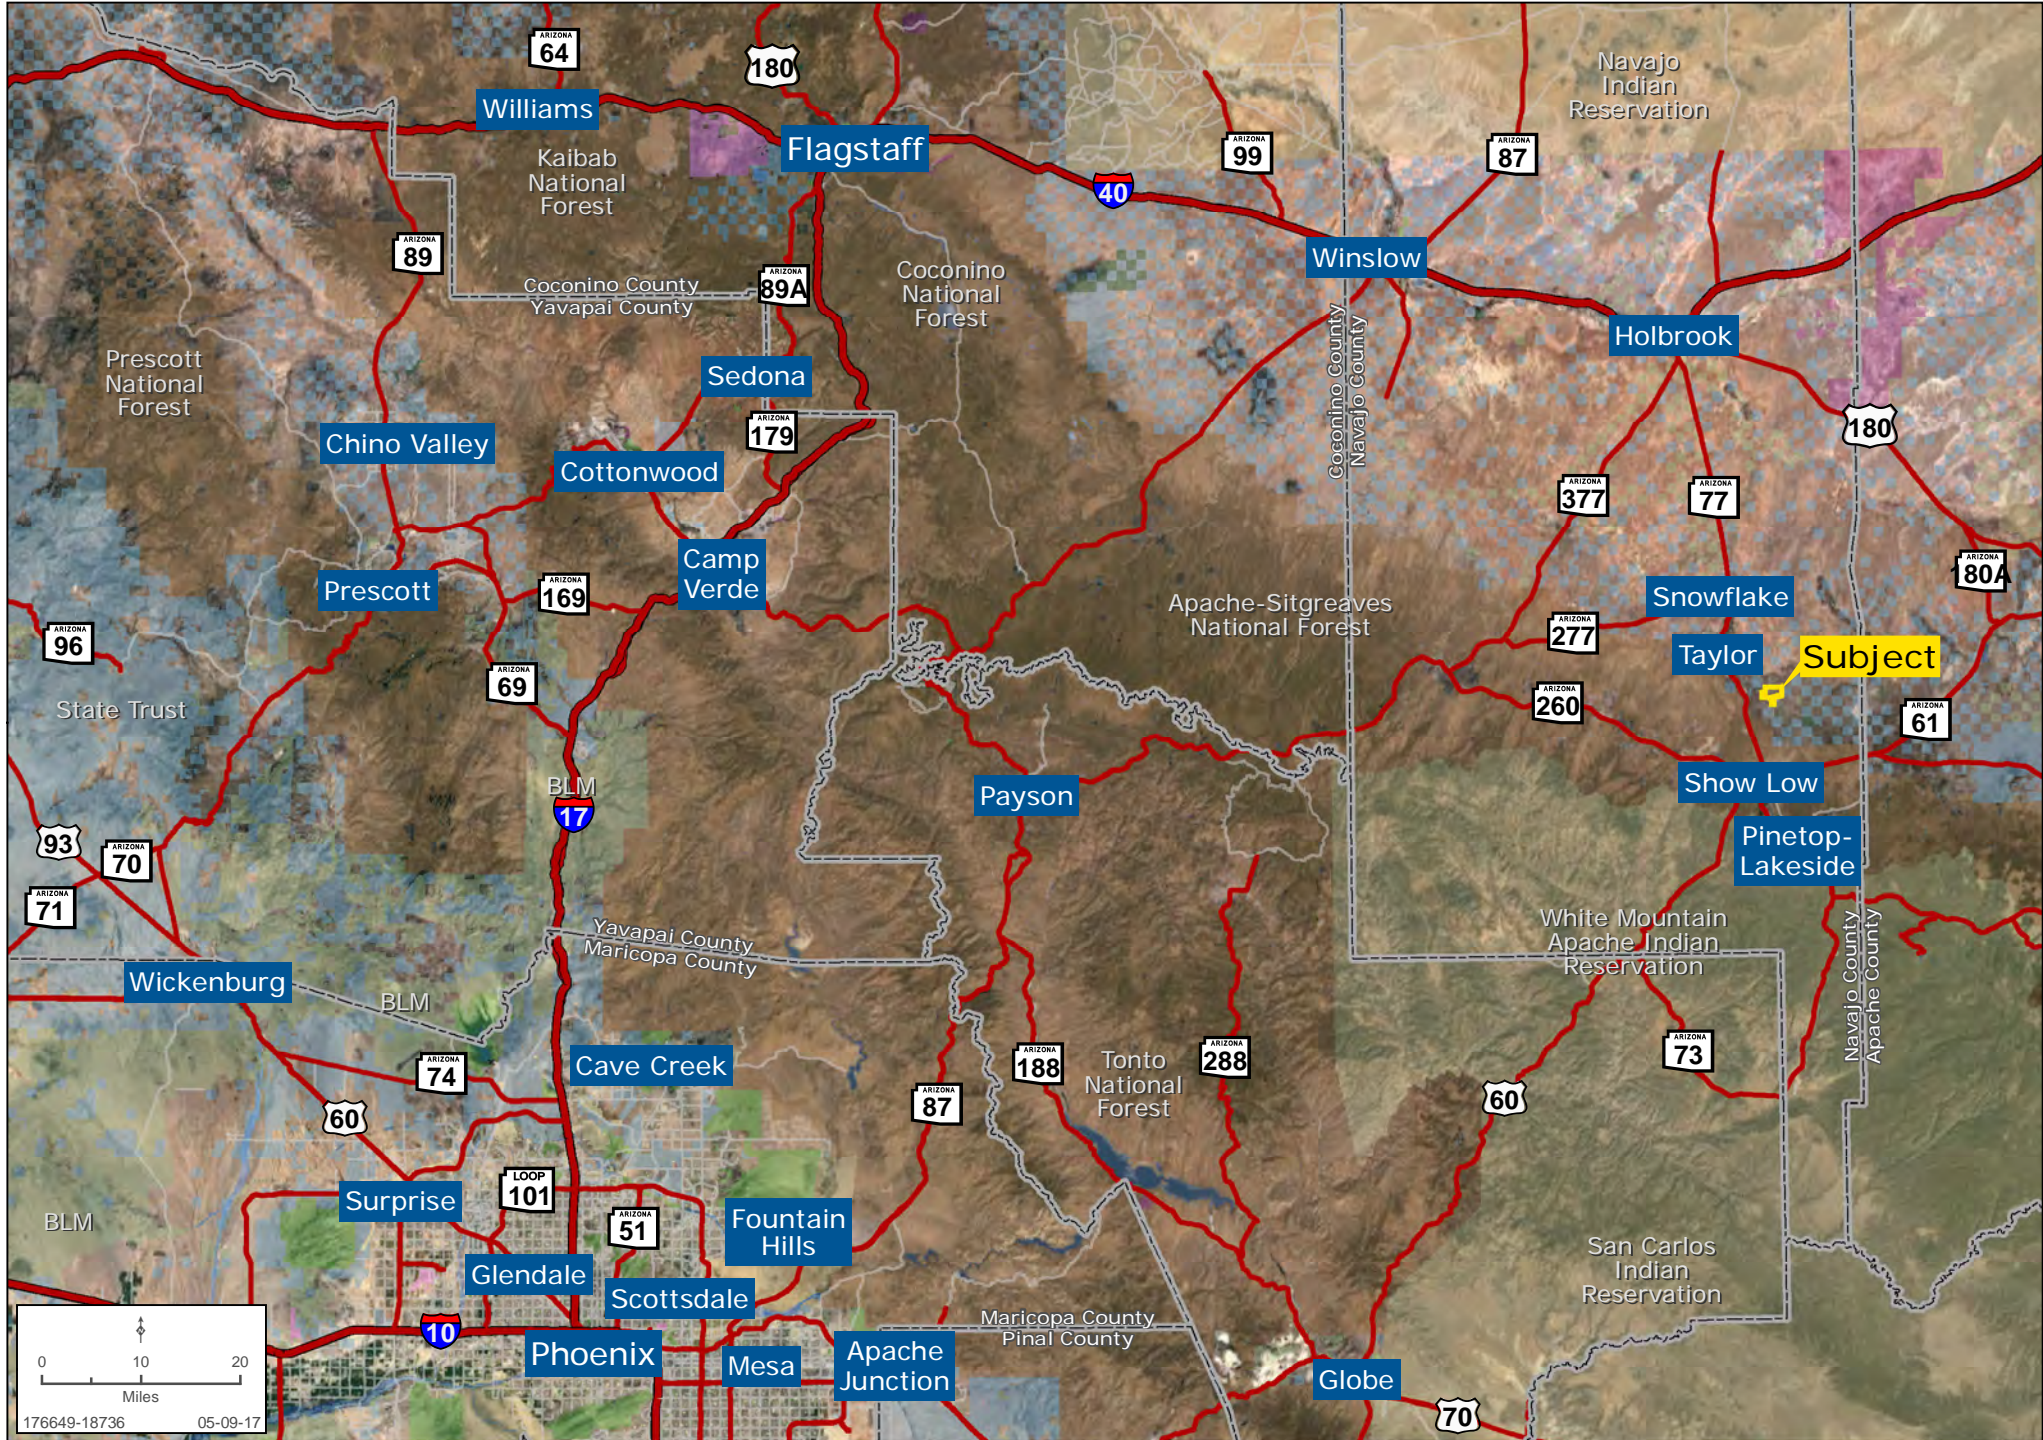

WHITE MOUNTAIN LAKES ±1,275 ACRES

EXCLUSIVE LISTING | NAVAJO COUNTY, ARIZONA

LOCATION 2060 Silver Creek Road, Navajo County, Arizona

SIZE ±1,275.38 acres

PRICE \$1,495,000

TERMS Seller financing is available to a qualified buyer. We will cooperate with a Buyer's Broker. 3% Co-broke to Buyer's Broker.

COMMENTS Beautiful large acreage in the White Mountain Lakes area just outside of Show Low, Arizona. The property has nice vegetation and is next to both White Mountain Lake and Mexican Lake. Silver Creek, well known for its excellent trout fishing, flows through the property. Silver Creek Golf Club and White Mountain Lakes Airpark are located within the White Mountain Lakes Master Planned area. There is paved access on Bourdon Ranch Road to and through the property. This is an ideal property for personal recreational use or future development.

WHITE MOUNTAIN LAKES - 1275.38 ACRES REGIONAL MAP

Capri Barney | 928.445.4457 | www.landadvisors.com

WHITE MOUNTAIN LAKES - 1275.38 ACRES SURROUNDING AREA MAP

Capri Barney | 928.445.4457 | www.landadvisors.com