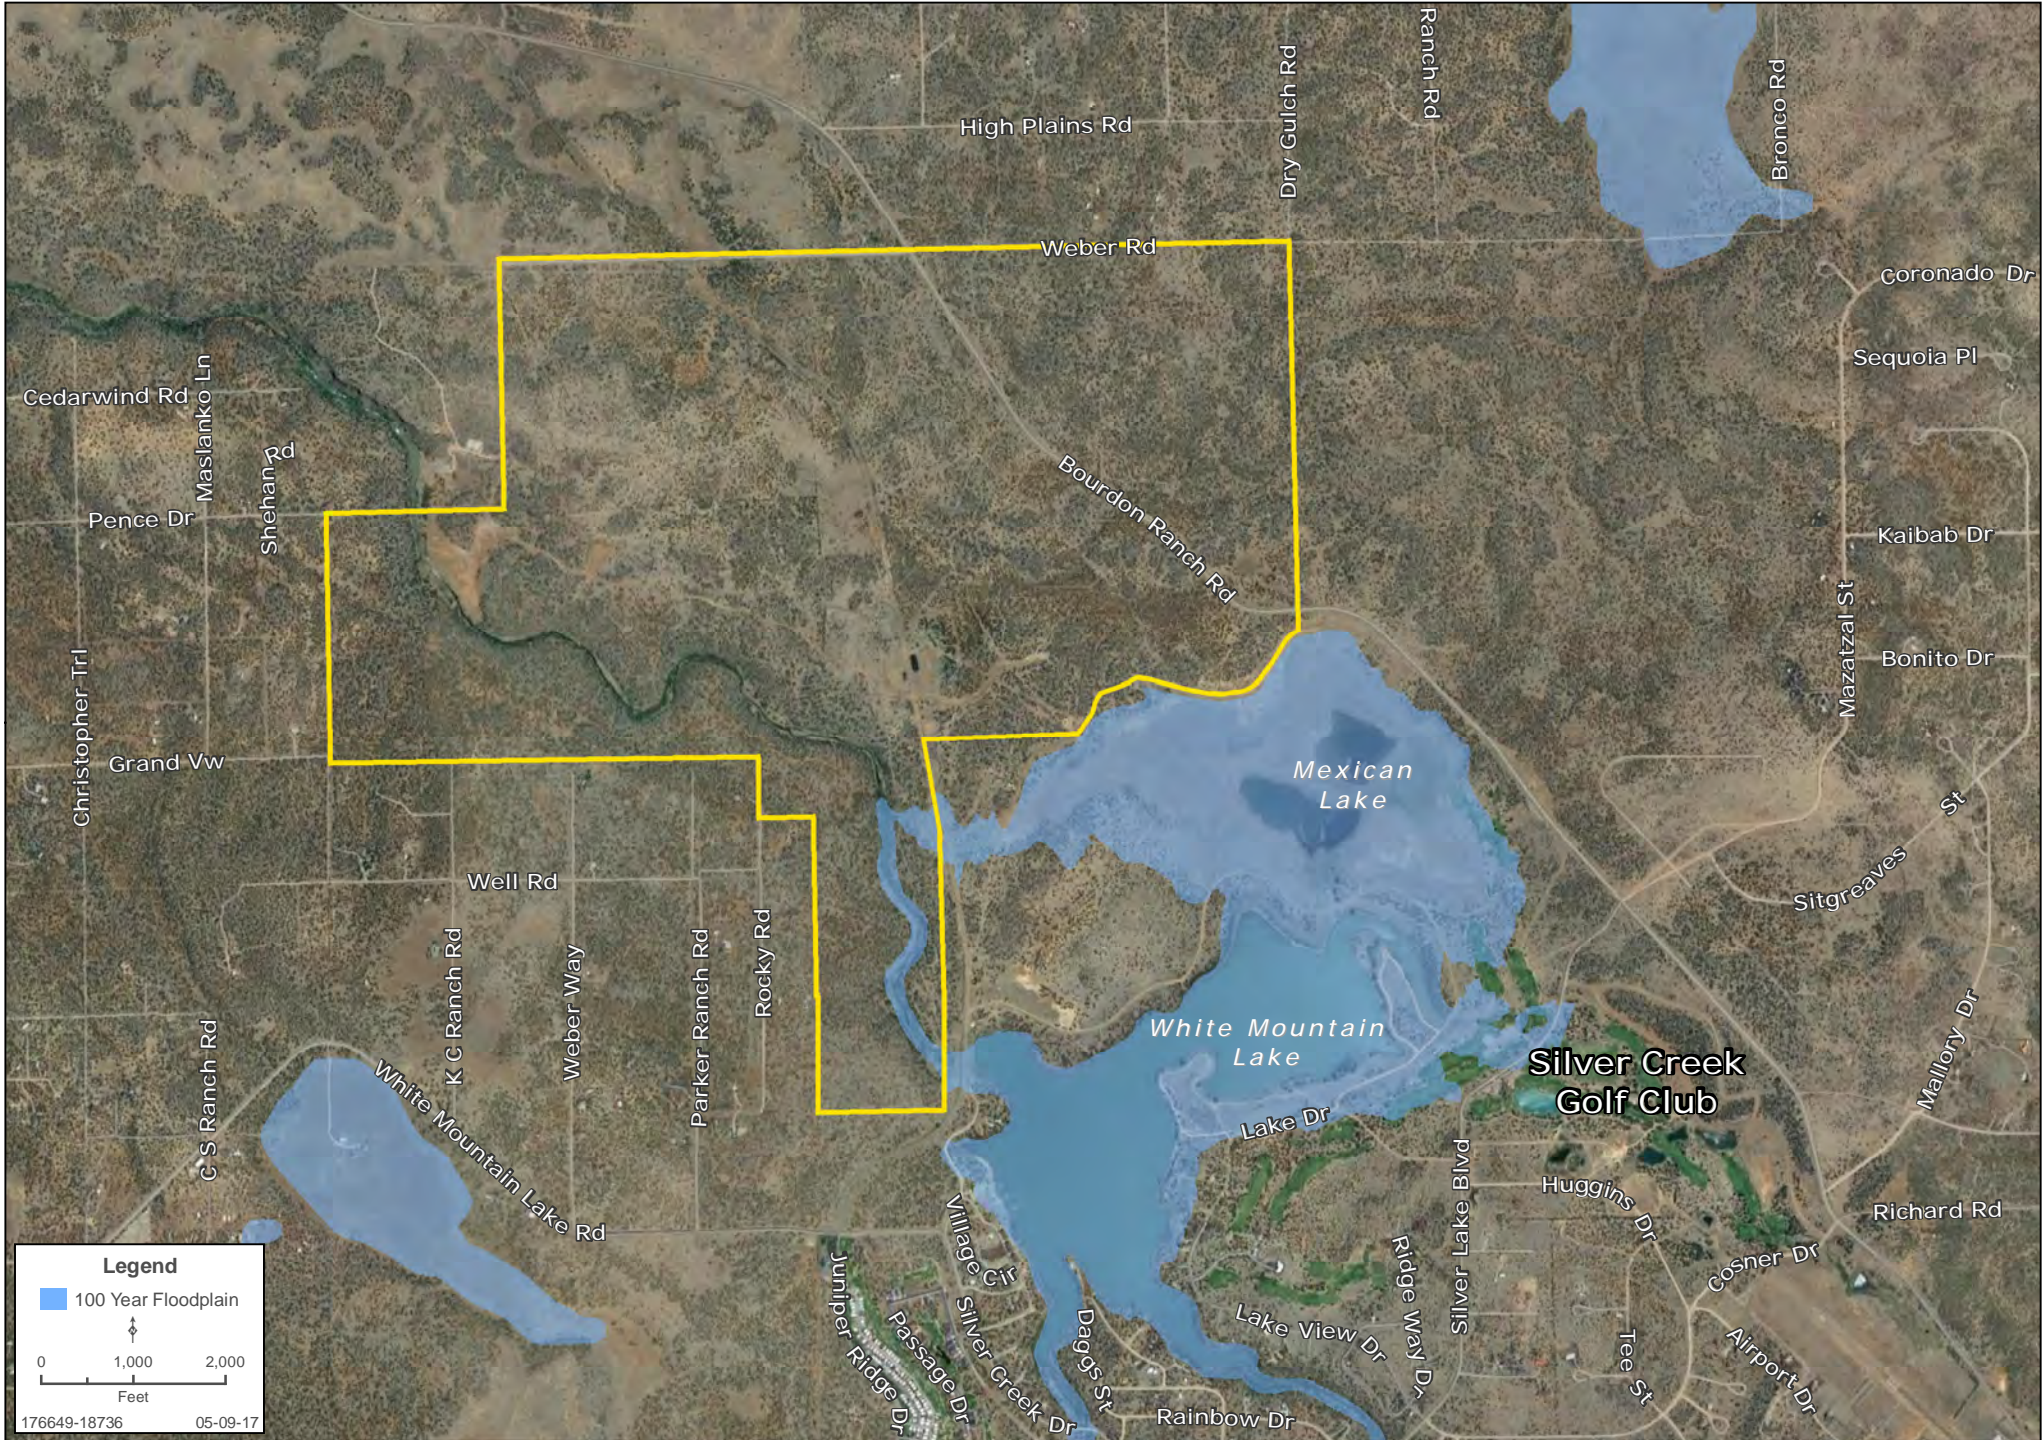

WHITE MOUNTAIN LAKES - 1275.38 ACRES PROPERTY DETAIL & FLOODPLAIN MAP

Capri Barney | 928.445.4457 | www.landadvisors.com

Legend

- 100 Year Floodplain

0 1,000 2,000
Feet

176649-18736 05-09-17