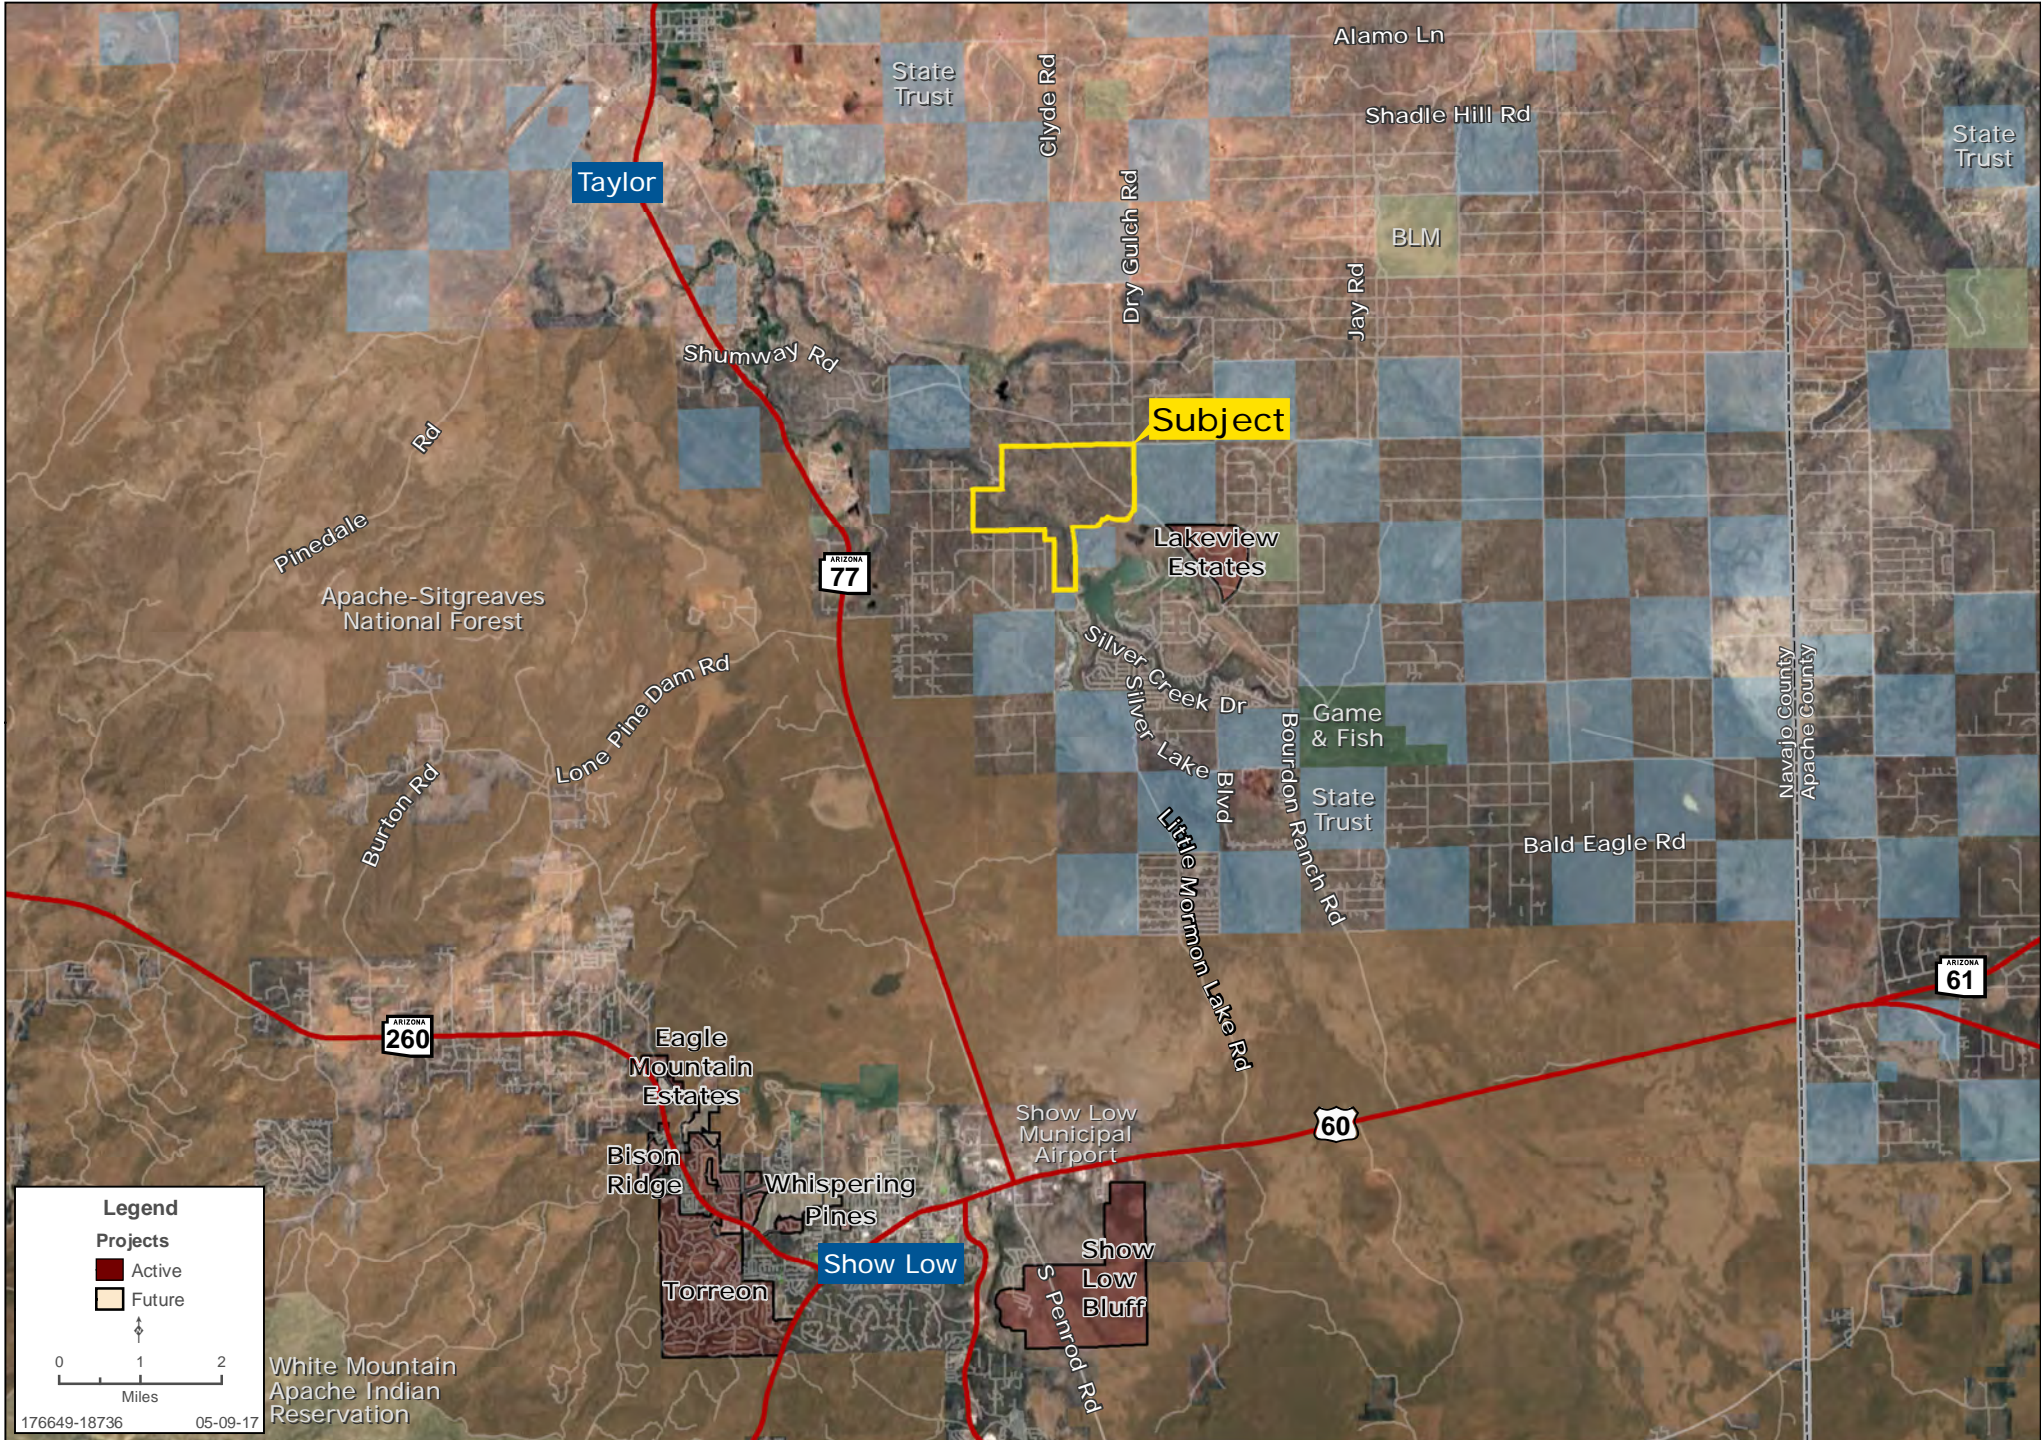

WHITE MOUNTAIN LAKES - 1275.38 ACRES SURROUNDING AREA MAP

Capri Barney | 928.445.4457 | www.landadvisors.com