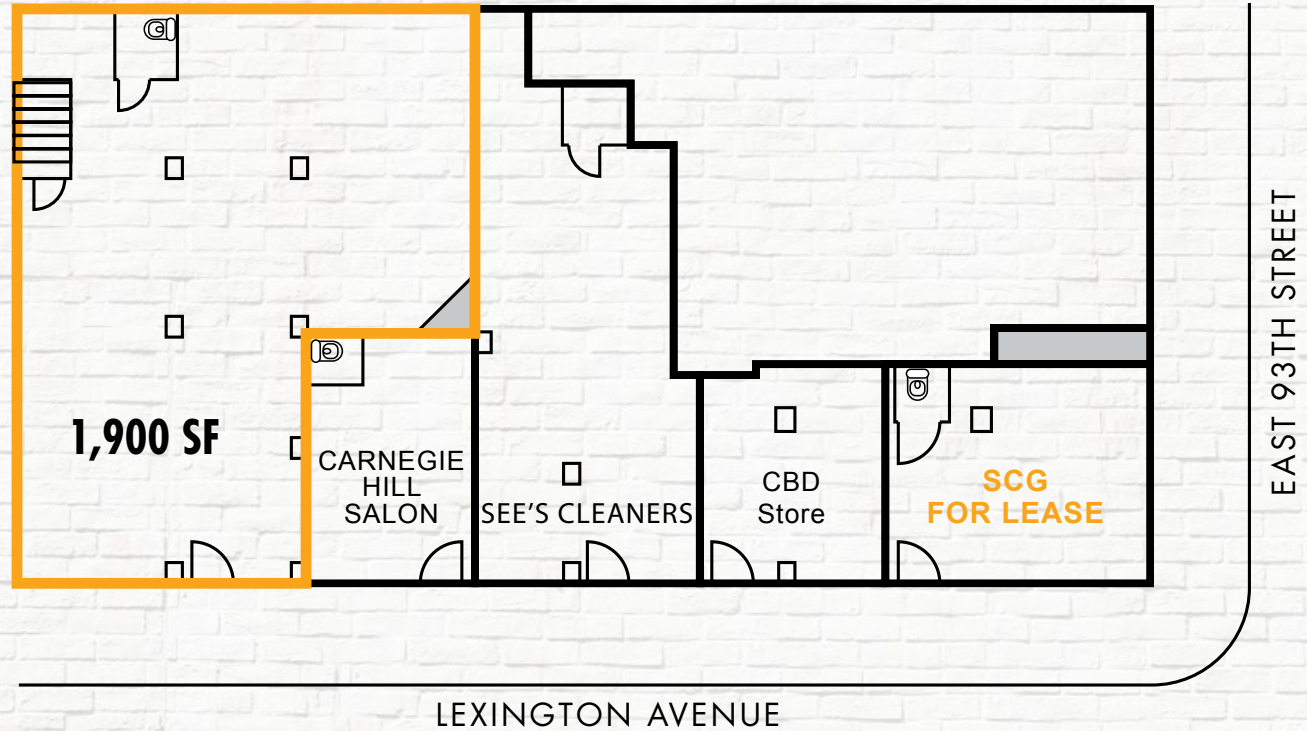

SIZE

Ground Floor: 1,900 SF
Basement: 500 SF

CEILING HEIGHT

11'

FRONTAGE

25'

TRANSPORTATION

4 5 6 Q

ASKING RENT

Upon Request

POSSESSION

Immediate

COMMENTS

- Brand New Fully Built Out Space
- Across the street from the 92nd Street Y

Floor Plan

Upper East Side - Retail Map