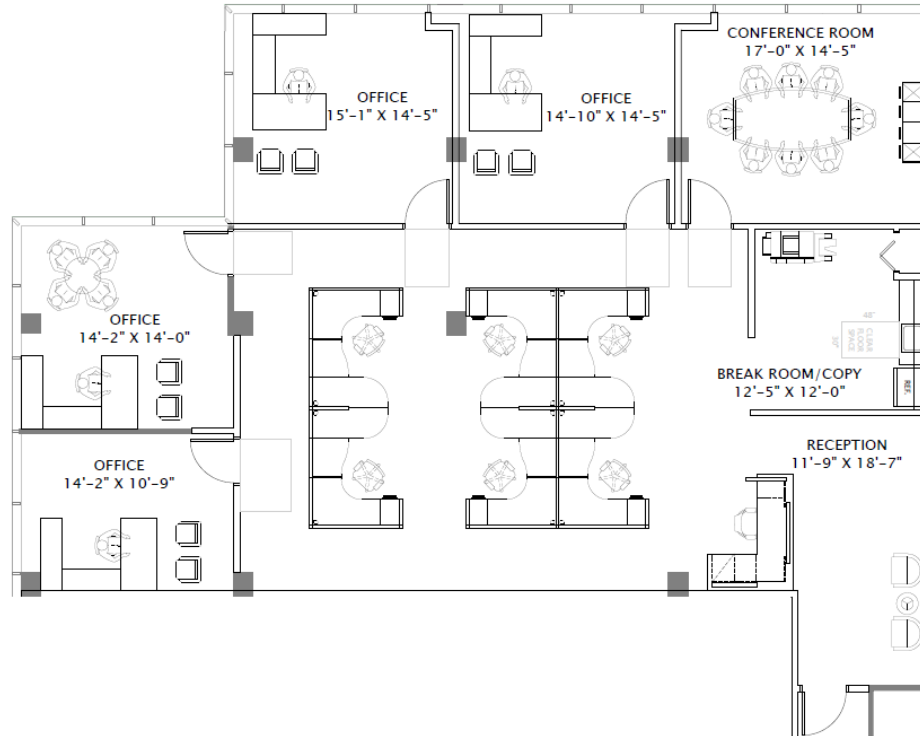

Suite 260
2,884 r.s.f.

For more information,
please contact:

Sandra Andersen
Senior Vice President
954 760 4854
sandra.andersen@am.jll.com

Elizabeth Jimenez
Associate
954 233 3441
elizabeth.jimenez@am.jll.com