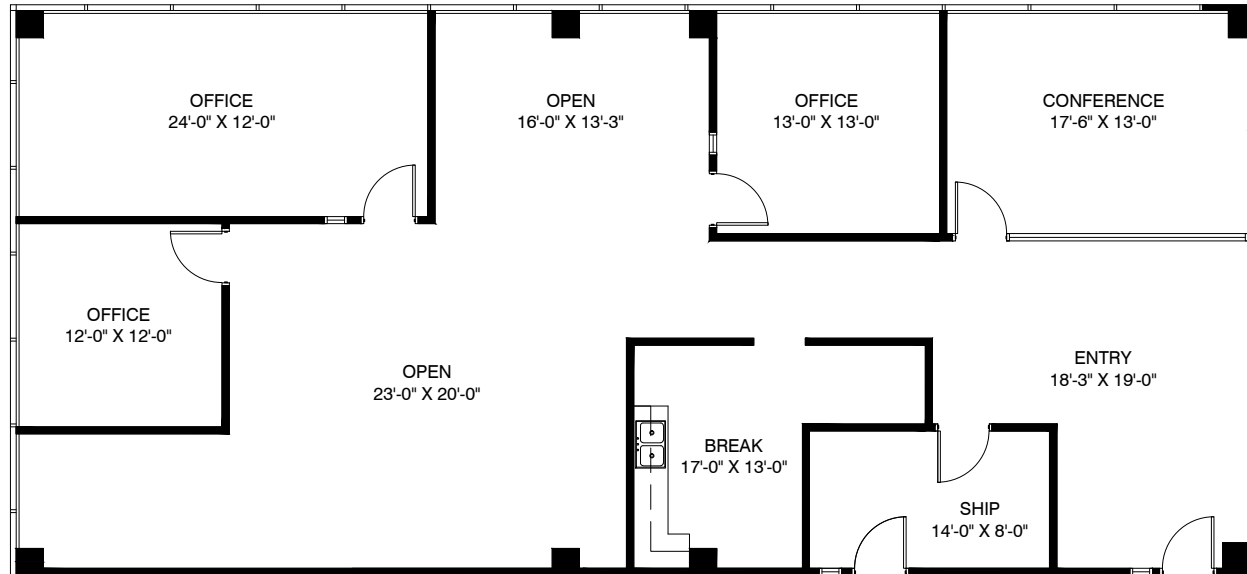

KEYPLAN - 1ST FLOOR

LEASING CONTACT:
JUSTIN SMITH
jsmith@txreproperties.com
214-207-7173
COLE MOREANO
cmoreano@txreproperties.com
214-995-1797

CENTRE AT BROOKHOLLOW

2261 BROOKHOLLOW PLAZA DR. ARLINGTON, TX 76006

SUITE 111

2,733 RSF