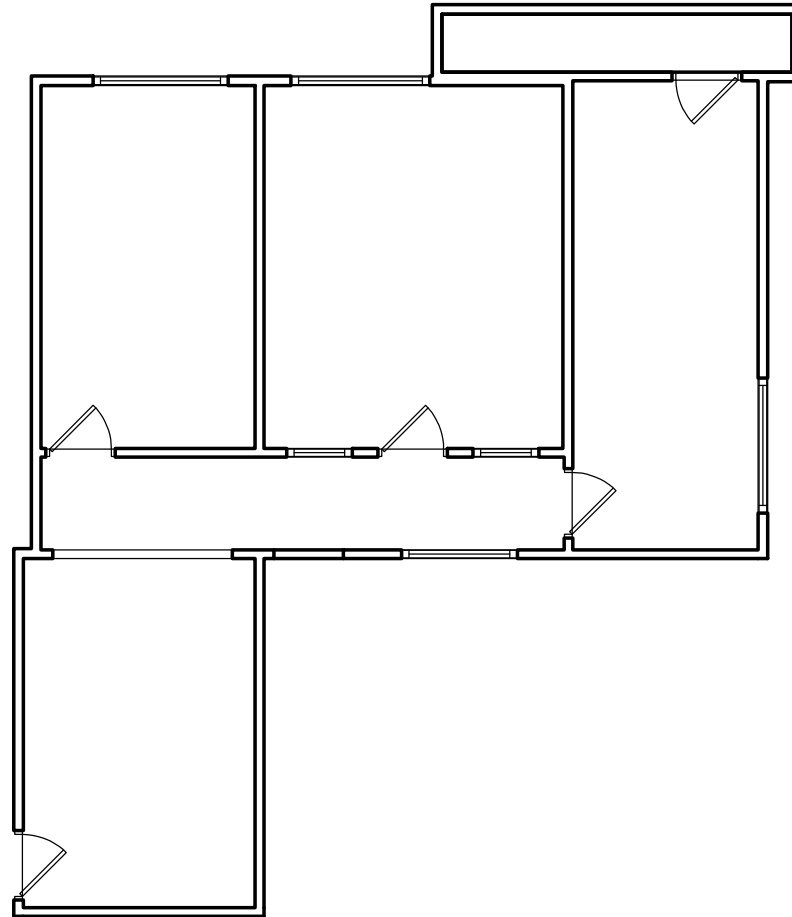

NORTH

SUITE 208
935 RSF

FLOOR PLAN **A**  
SCALE 3/16=1'0"

mission center

7851 Mission Center  
San Diego, Ca 92108  
Suite 206

Crown Investment  
Juan Carlos Guevara  
619-778-2088