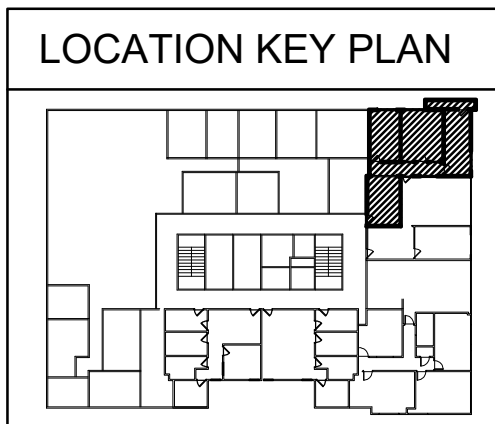

NORTH

SUITE 208
935 RSF

FLOOR PLAN **A**  
SCALE 3/16=1'0"

mission center

7851 Mission Center  
San Diego, Ca 92108  
Suite 206

Crown Investment  
Juan Carlos Guevara  
619-778-2088