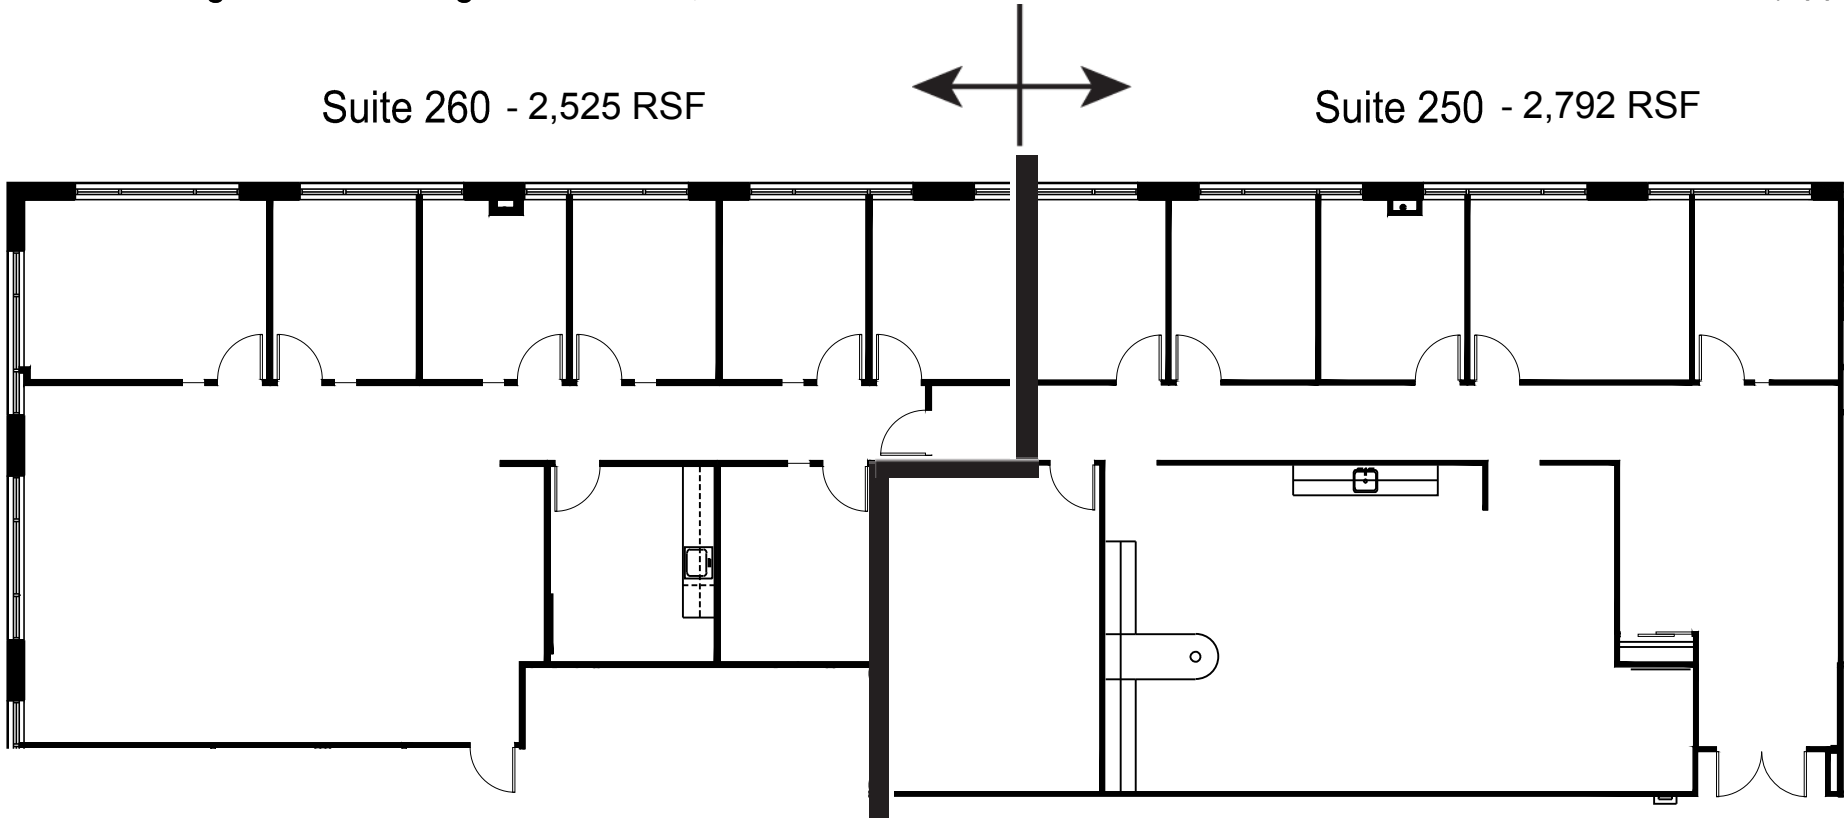

Ridgeline Tech Center II

Suite 250 & Suite 260

9137 South Ridgeline Blvd. • Highlands Ranch, CO 80129

5,317 Total RSF (Approx.)

Suite 260 - 2,525 RSF

Suite 250 - 2,792 RSF

Mitch Bradley: 720-528-6311

Lindsay Gilbert: 720-528-6360