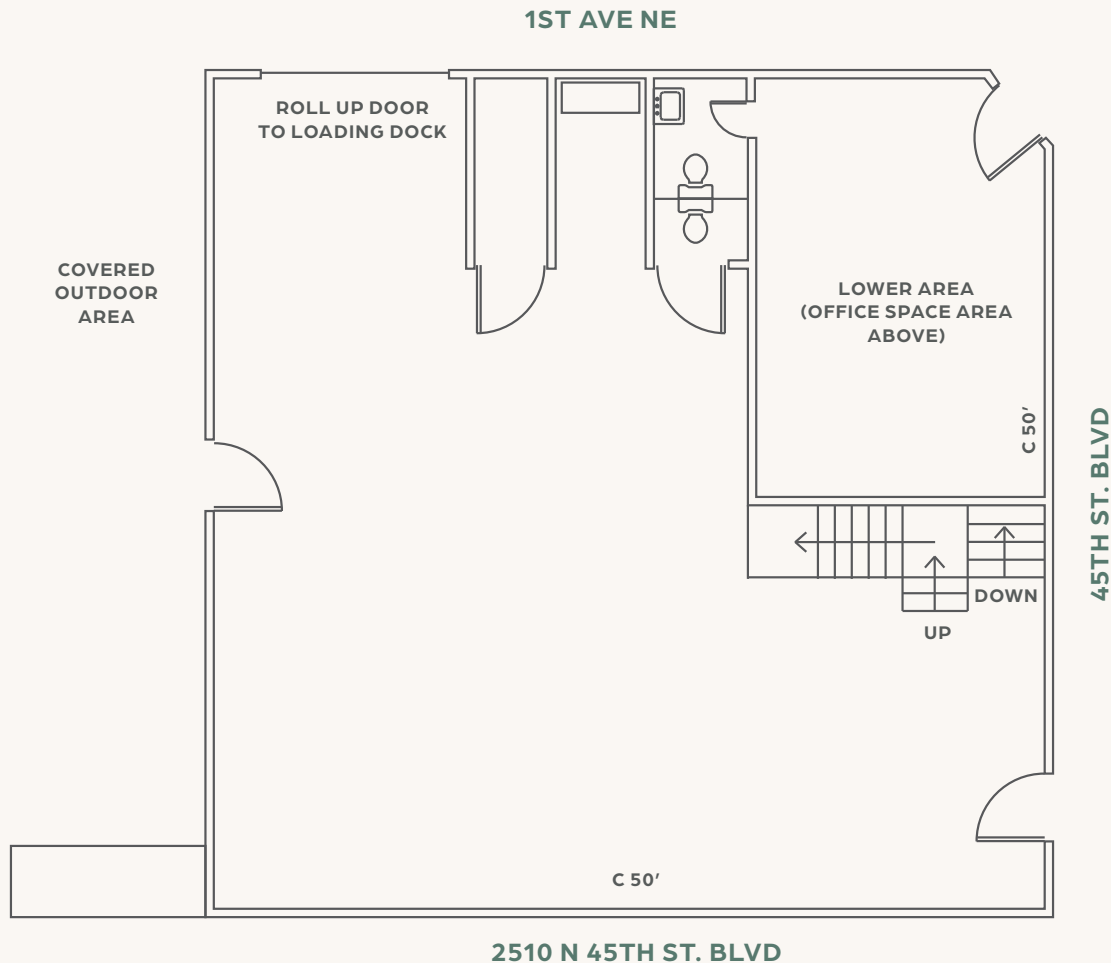

WALLINGFORD Creators' Place

2510 N. 45TH STREET, SEATTLE, WA

Building Highlights

- 2,500 SF
- Cool brick and beam structure
- Year built 1954
- Walk Score 90
- Transit Score 76
- 14-16' Ceiling Height
- Zoning NC2P-55 (M)