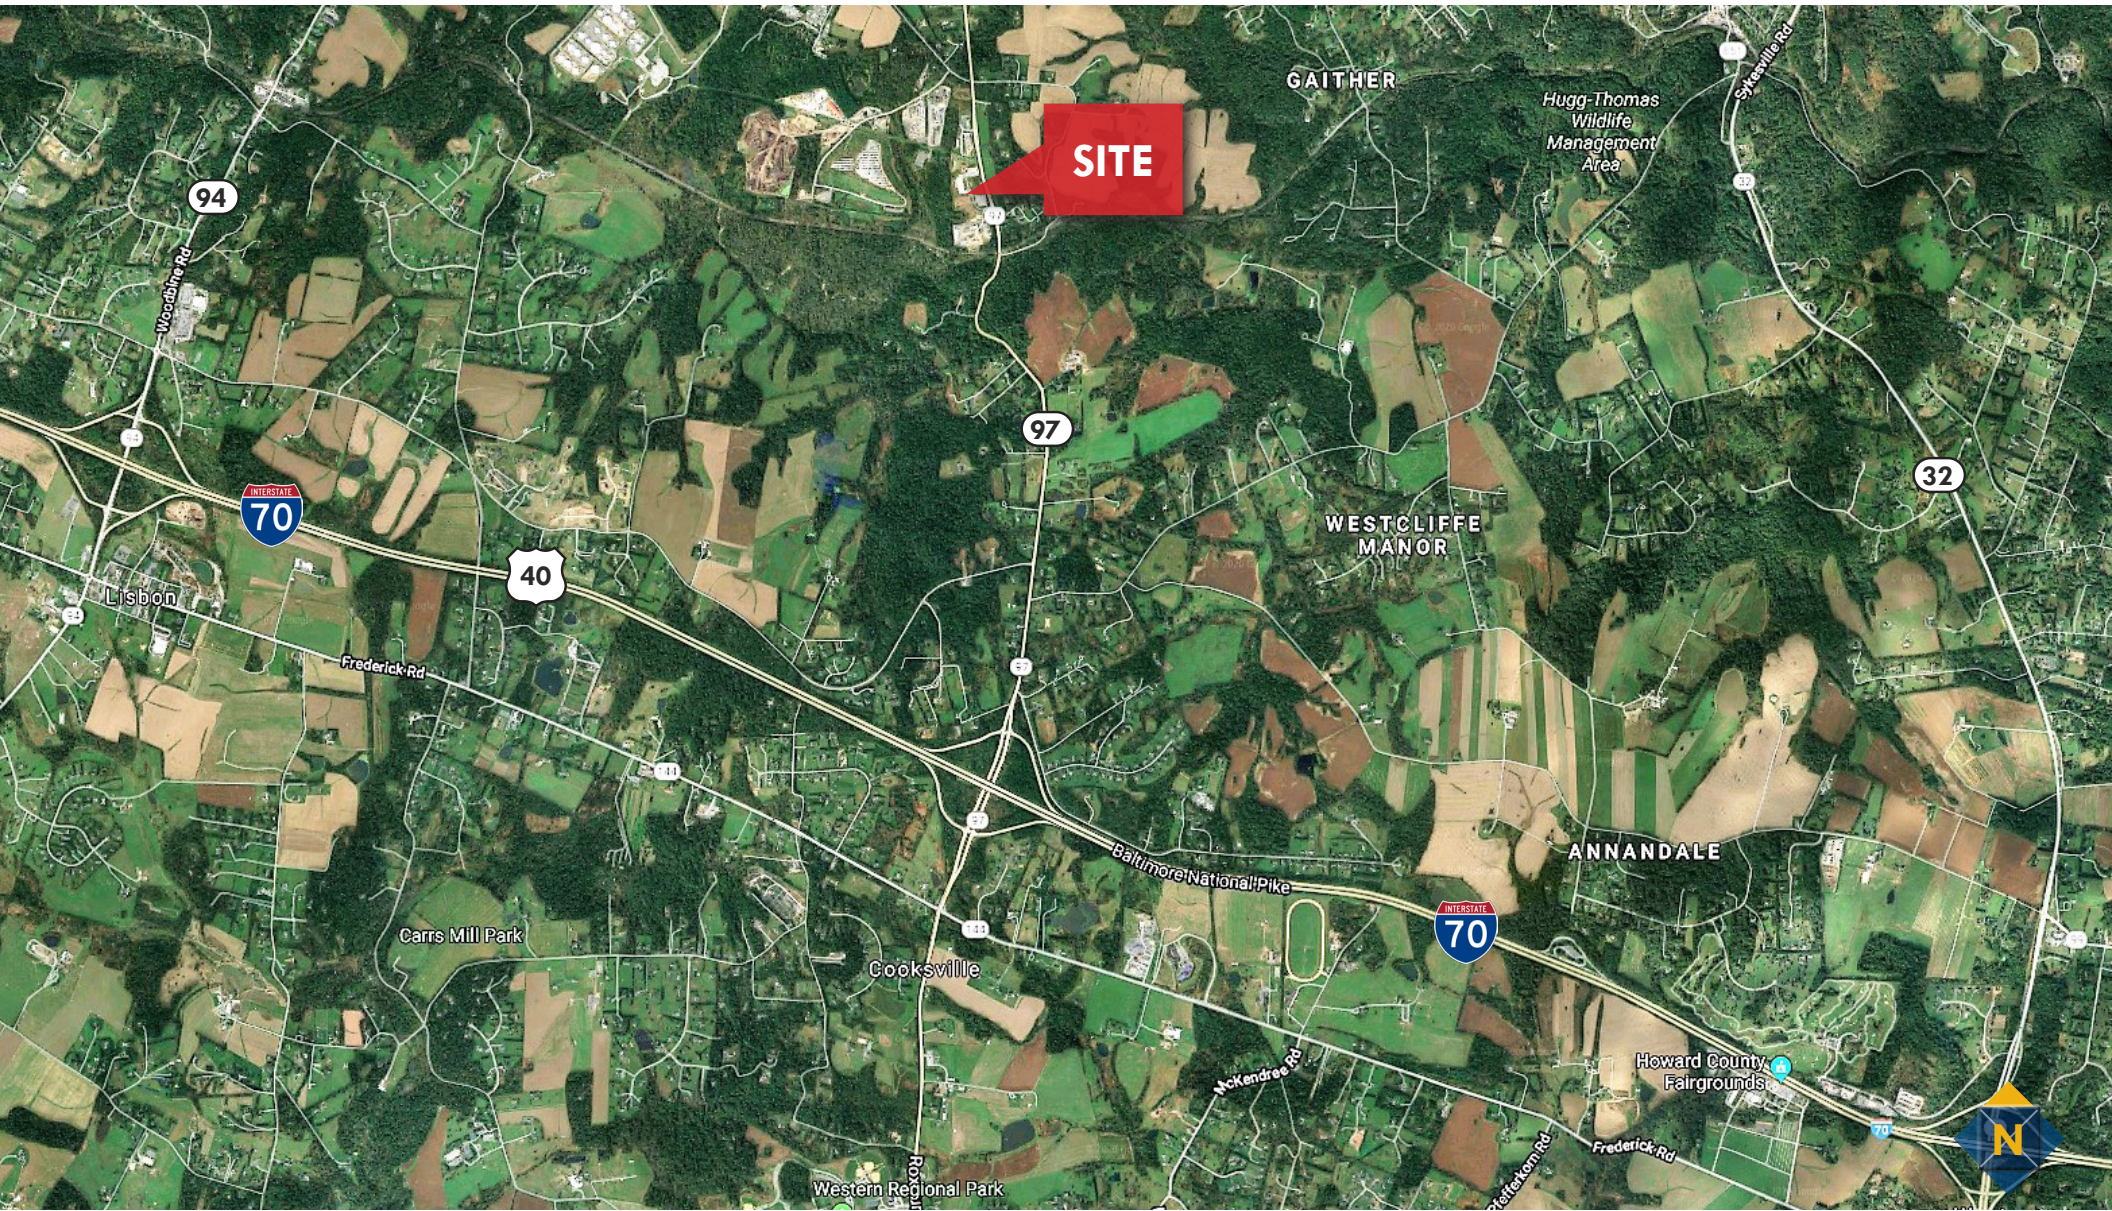

FOR LEASE

 Carroll County, Maryland

8046 OLD WASHINGTON RD./WEDEKIND DR.

WOODBINE, MARYLAND 21797

AVAILABLE

1,000 - 7,000 sf storage units

LOT SIZE

3.49 Acres

ZONING

I2 - Heavy Industrial

BUILDING SIZE

7,000 sf

HIGHLIGHTS

- ▶ Currently under construction with May 2020 delivery
- ▶ Each unit has a 12'x14' roll-up drive-in door
- ▶ 25' ceiling height
- ▶ Location minutes for I-70 in Carroll County's largest industrial park
- ▶ Outside storage included

FOR LEASE

Carroll County, Maryland

AERIAL

8046 OLD WASHINGTON ROAD/WEDEKIND DRIVE | WOODBINE, MARYLAND 21797

FOR LEASE

Carroll County, Maryland

SITE PLAN

8046 OLD WASHINGTON ROAD/WEDEKIND DRIVE | WOODBINE, MARYLAND 21797