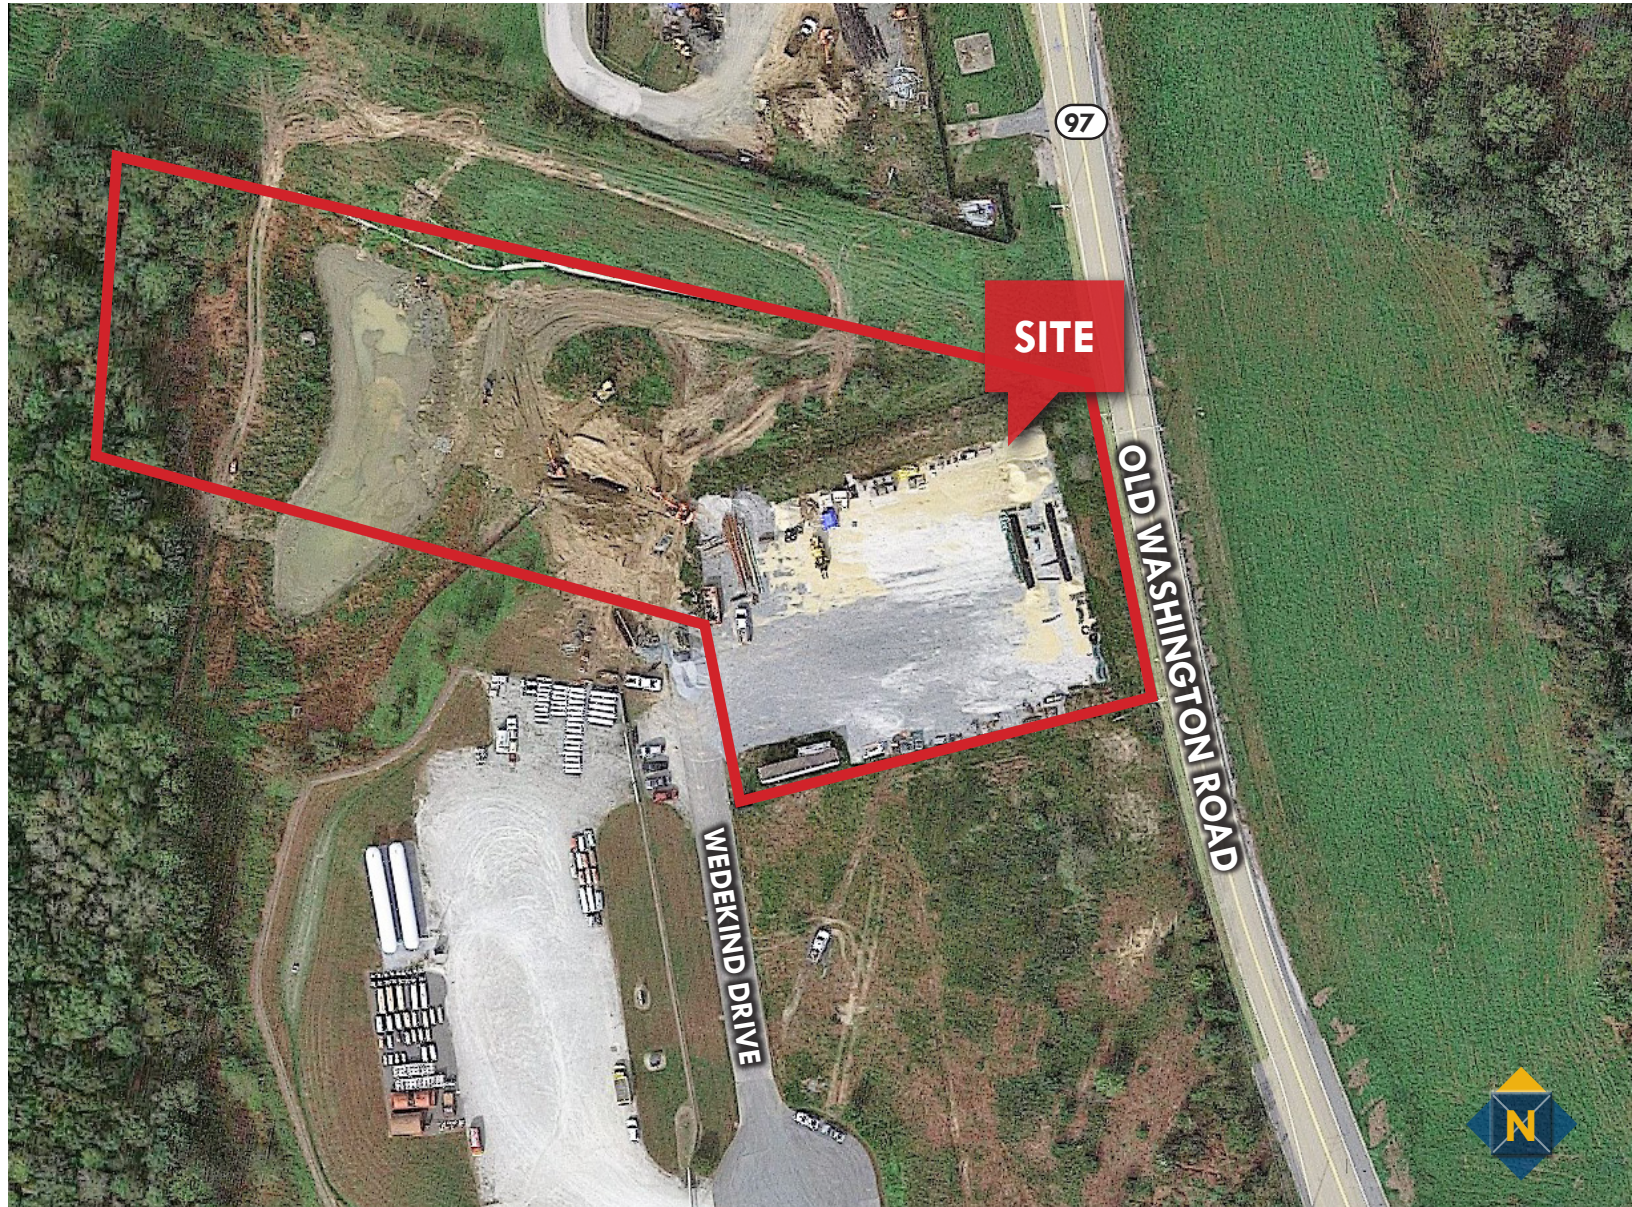

FOR LEASE

 Carroll County, Maryland

8046 OLD WASHINGTON RD./WEDEKIND DR.

WOODBINE, MARYLAND 21797

AVAILABLE

1,000 - 7,000 sf storage units

LOT SIZE

3.49 Acres

ZONING

I2 - Heavy Industrial

BUILDING SIZE

7,000 sf

HIGHLIGHTS

- ▶ Currently under construction with May 2020 delivery
- ▶ Each unit has a 12'x14' roll-up drive-in door
- ▶ 25' ceiling height
- ▶ Location minutes for I-70 in Carroll County's largest industrial park
- ▶ Outside storage included

FOR LEASE

Carroll County, Maryland

AERIAL

8046 OLD WASHINGTON ROAD/WEDEKIND DRIVE | WOODBINE, MARYLAND 21797

FOR LEASE

Carroll County, Maryland

SITE PLAN

8046 OLD WASHINGTON ROAD/WEDEKIND DRIVE | WOODBINE, MARYLAND 21797