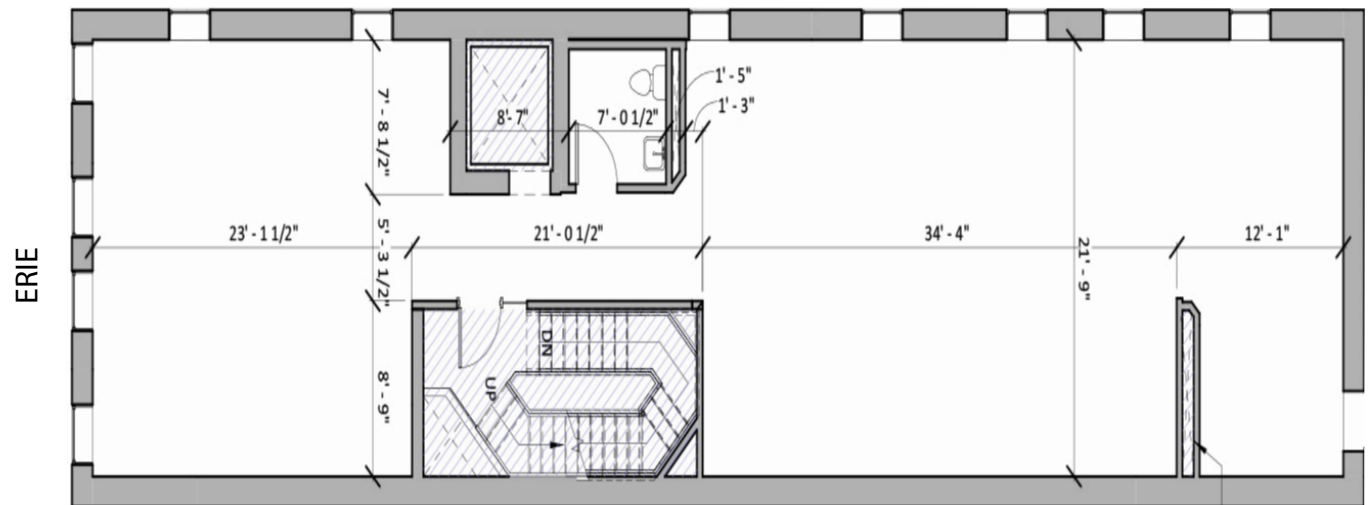

# 158 WEST ERIE STREET

2nd Floor - 2,367 SF

**WILLARD  
JONES**

REAL ESTATE

[www.willardjones.com](http://www.willardjones.com)

ERIE

*All dimensions indicated on this plan are approximate and should be field verified.*