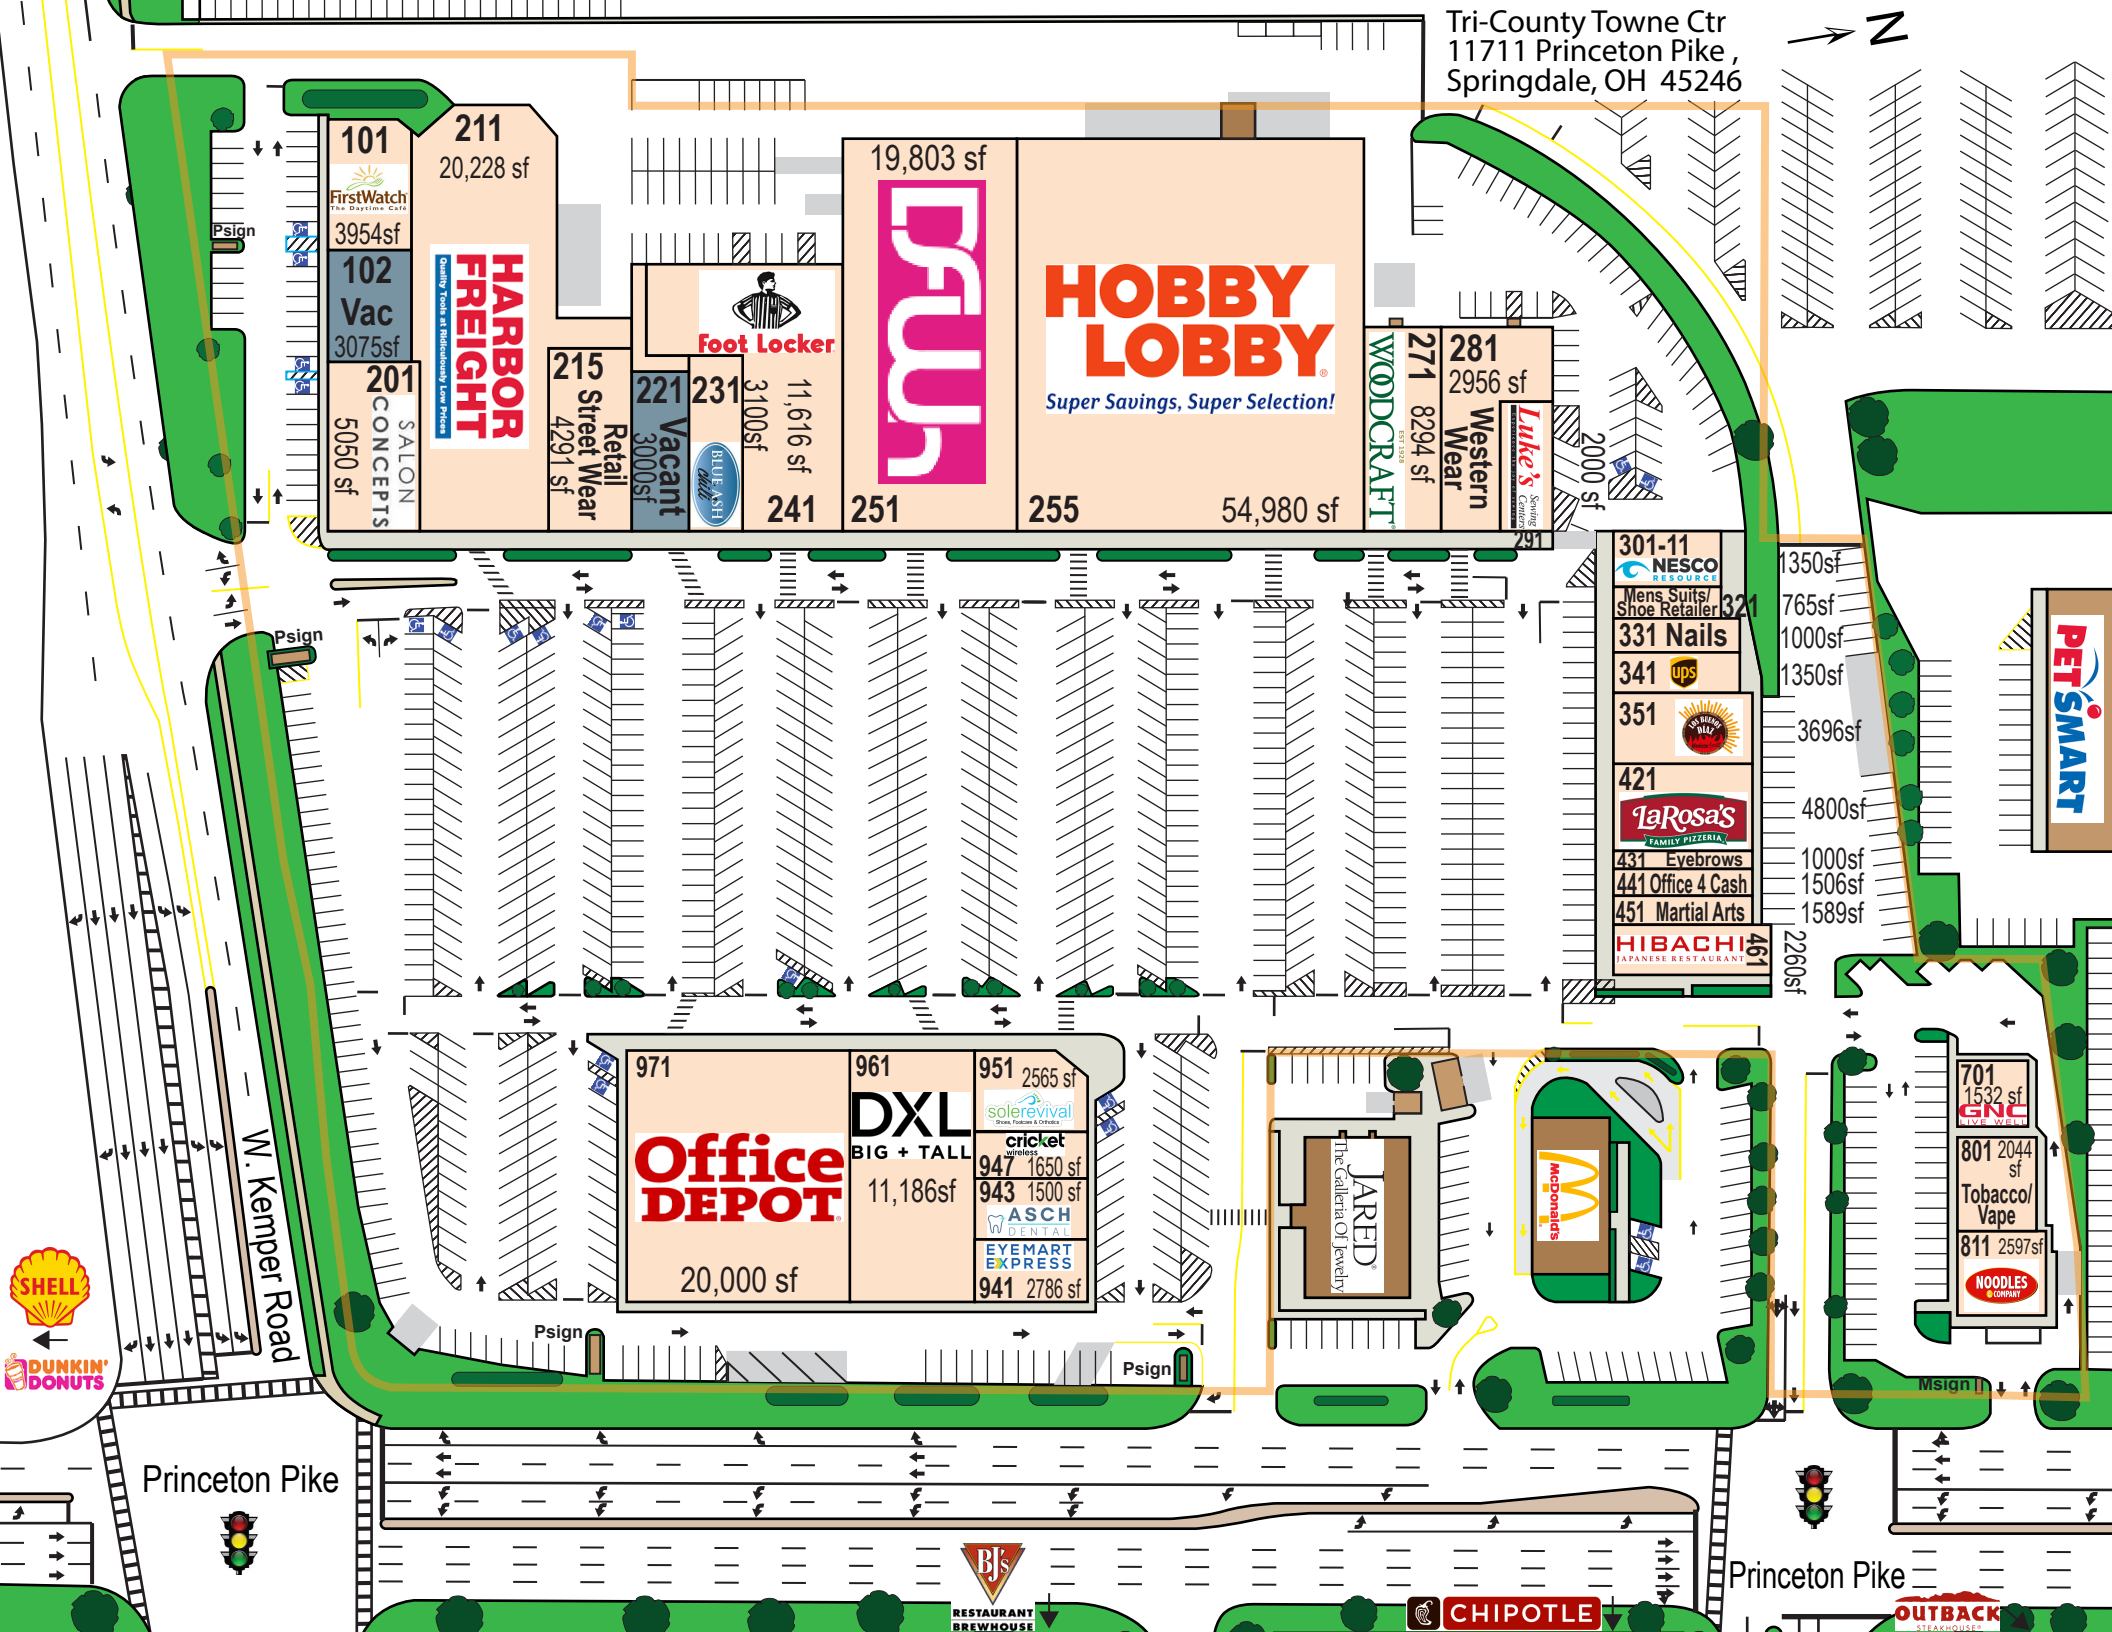

Tri-County Towne Ctr  
11711 Princeton Pike,  
Springdale, OH 45246

101 211  
20,228 sf  
FirstWatch  
The Daytime Cafe

3954sf  
102  
Vac  
3075sf

201  
SALON  
CONCEPTS  
5050 sf

**HARBOR FREIGHT**  
Quality Tools at Unusually Low Prices

215  
Street Wear  
4291 sf

221  
Retail  
Vacant  
3000sf

231  
3100sf

11,616 sf

241

Foot Locker

19,803 sf

**FRUITS**

**HOBBY LOBBY**  
Super Savings, Super Selection!

251 255 54,980 sf

WOODCRAFT

271 281  
2956 sf  
Western  
Wear

291  
Luke's  
Shoe Repair

2000 sf

301-11  
NESCO  
RESOURCE

Mens Suits/  
Shoe Retailer

1506sf

1589sf

2260sf

**PETSMART**

971

**Office DEPOT**

20,000 sf

961  
**DXL**  
BIG + TALL  
11,186sf