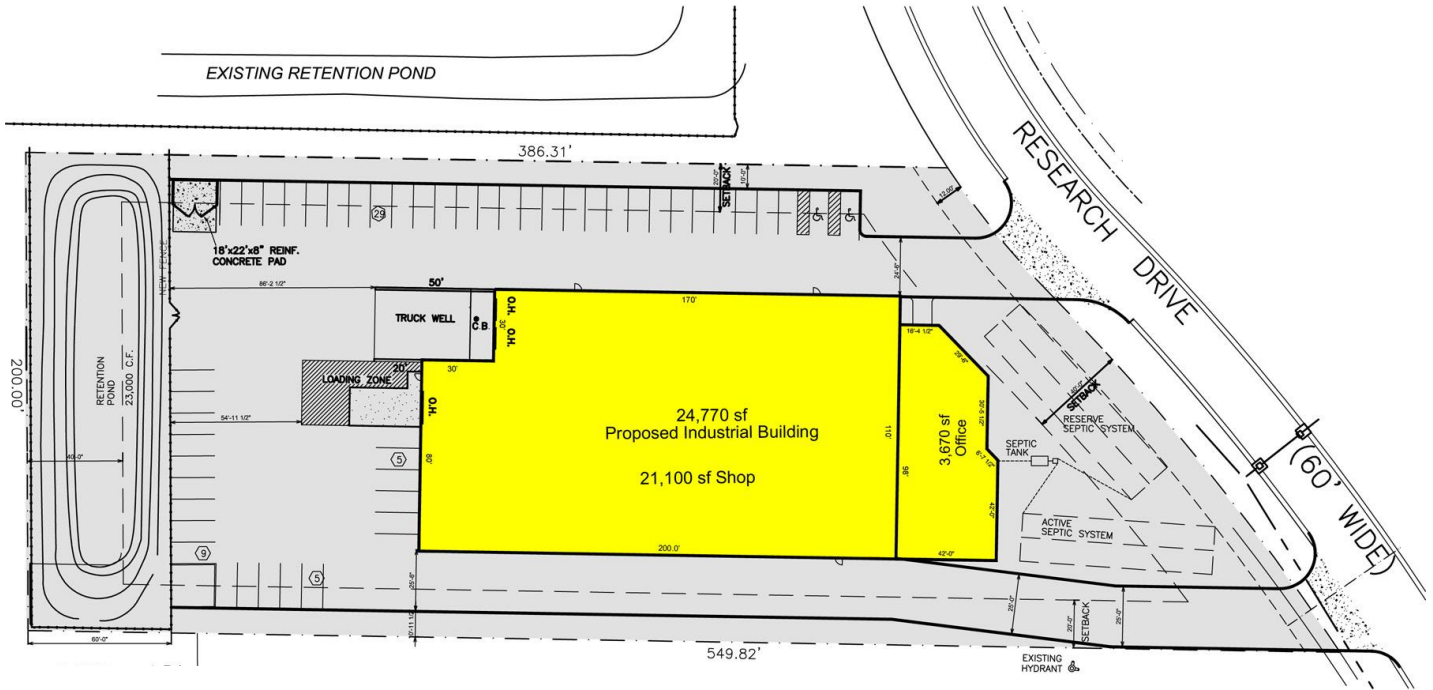

### PROPERTY FEATURES

- 24,770 square feet available
- 3,670 square foot office and 21,100 square foot shop
- 28' clear height
- (2) truckwells and (2) grade level doors
- 2.16 acres
- Zoned light industrial
- 1200 amps, 480 volts
- Prepped for (2) 20-ton cranes
- Lease Rate: \$8.00/sf NNN