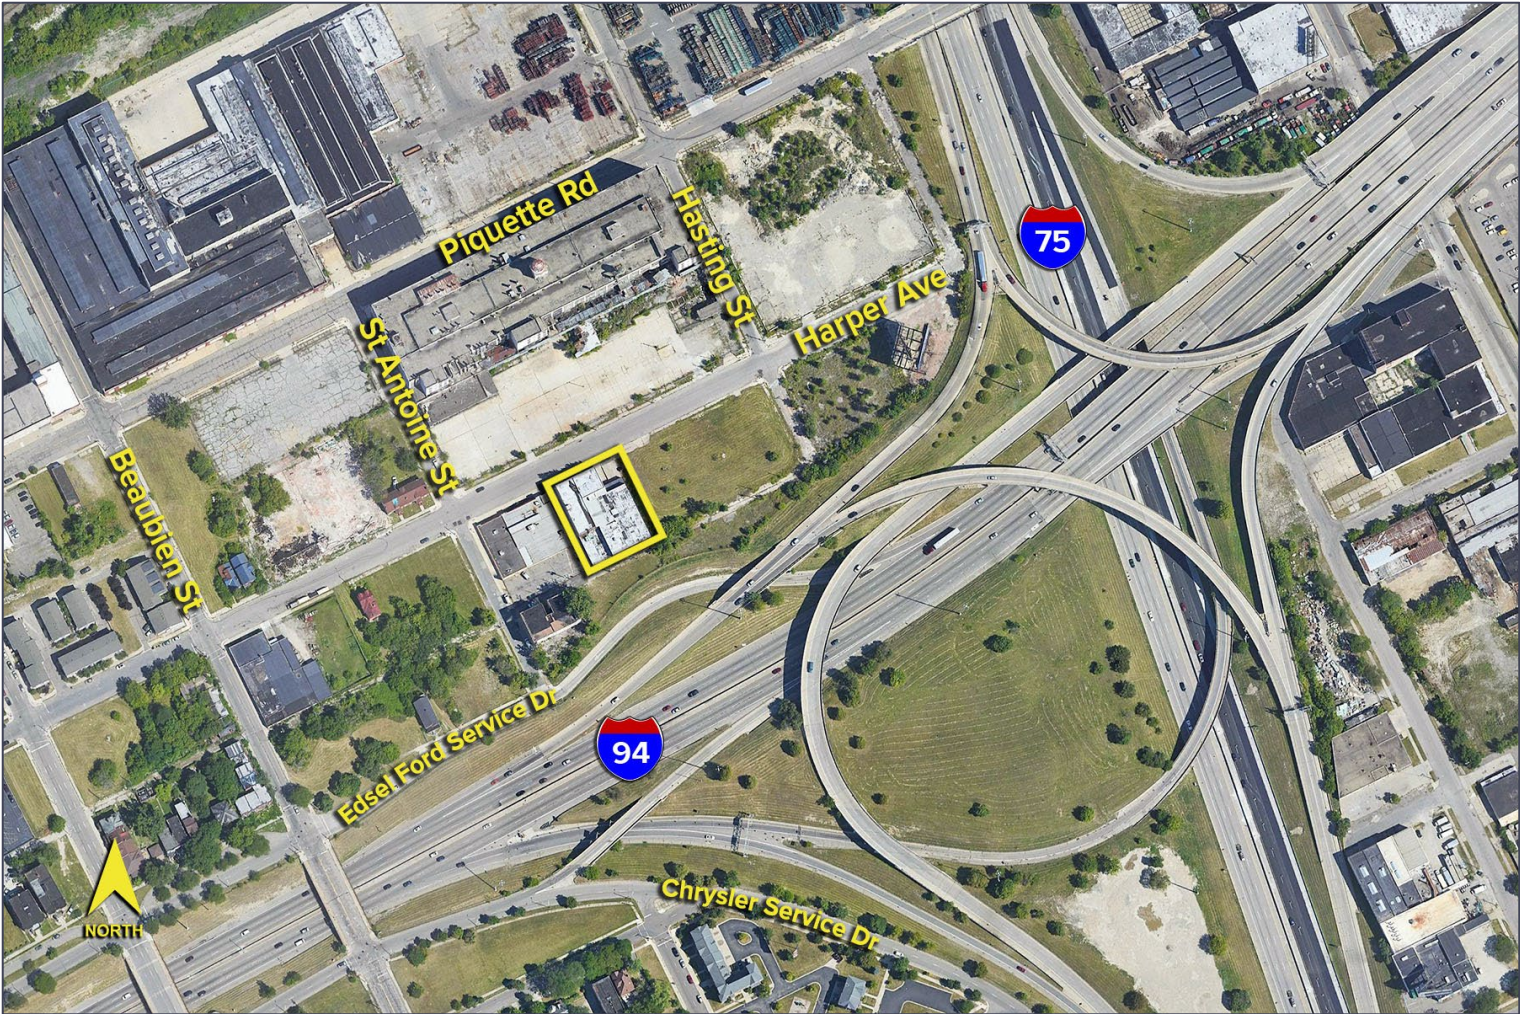

632 Harper Avenue – Detroit, Michigan

Industrial For Sale

36,000
Square Feet
AVAILABLE

Aerial

For more information, please contact:
CHRIS MONSOUR
(248) 948 0107
cmonsour@signatureassociates.com

SIGNATURE ASSOCIATES
One Towne Square, Suite 1200
Southfield, MI 48076
www.signatureassociates.com

Information is subject to verification and no liability for errors or omissions is assumed. Price is subject to change and listing withdrawal.