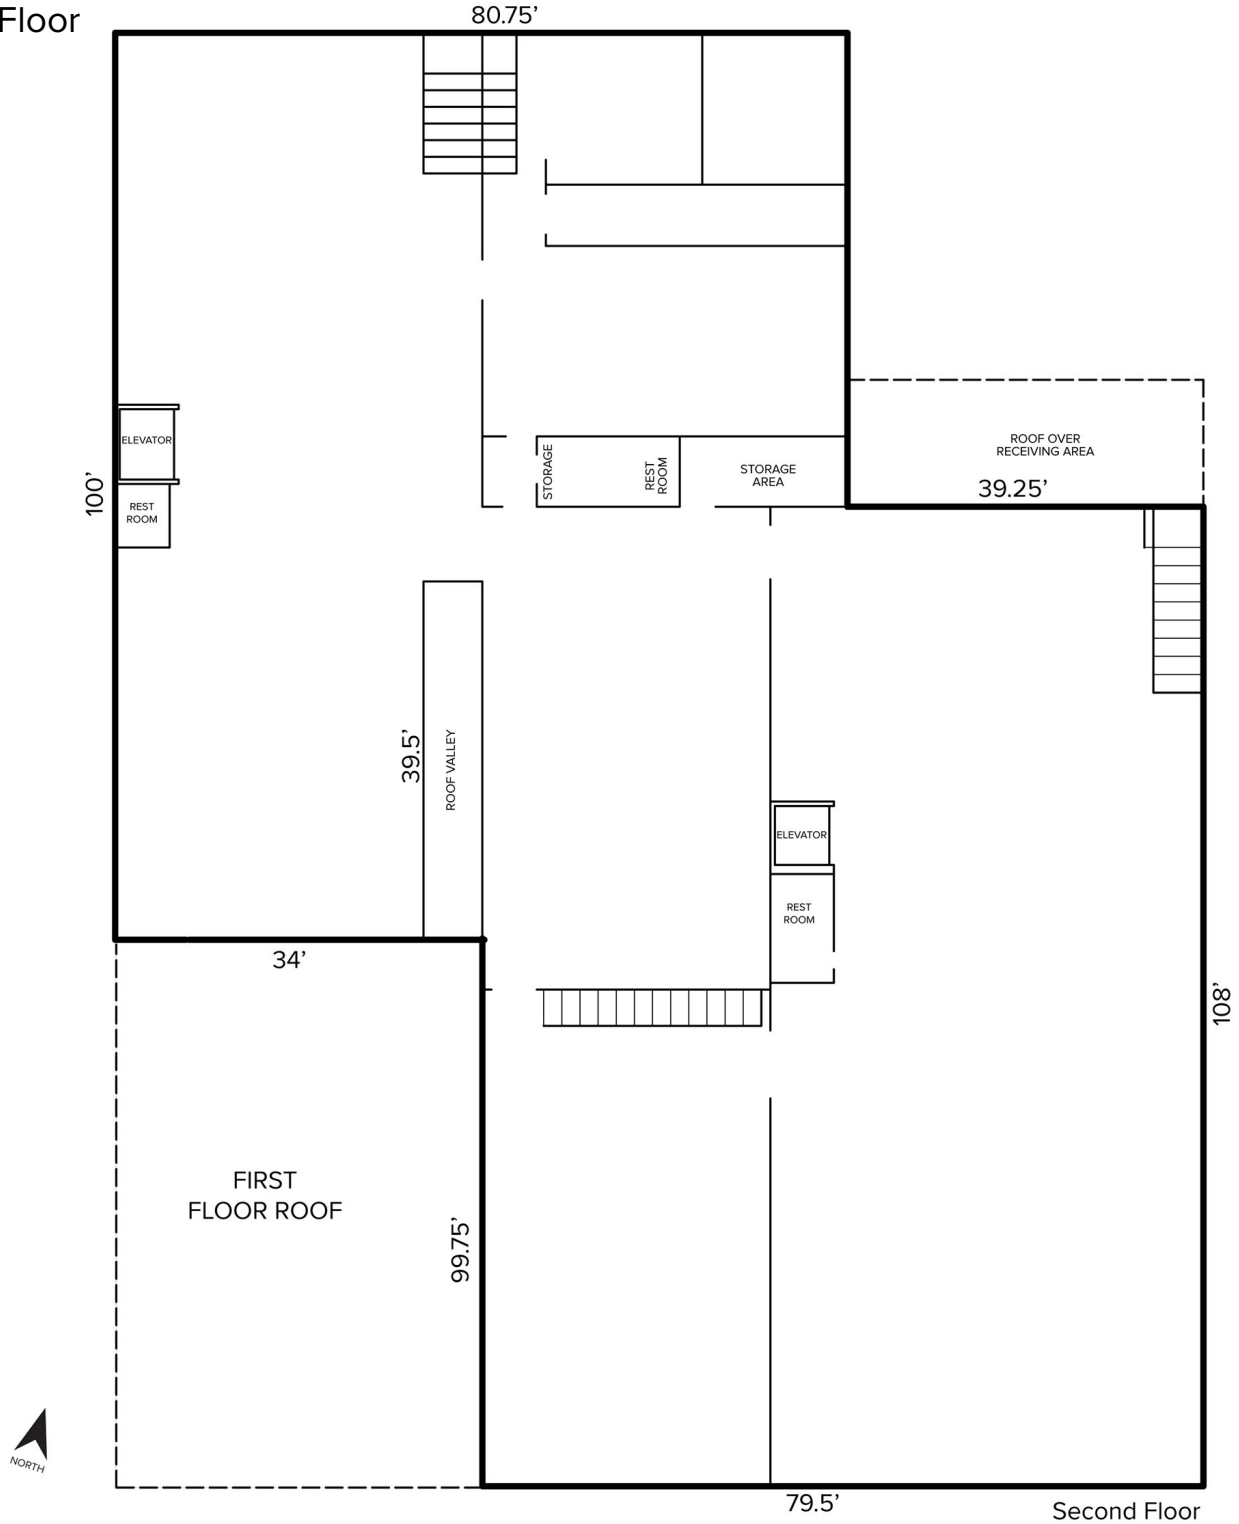

632 Harper Avenue – Detroit, Michigan

Industrial For Sale

36,000
Square Feet
AVAILABLE

Second Floor

For more information, please contact:

CHRIS MONSOUR
(248) 948 0107
cmonsour@signatureassociates.com

SIGNATURE ASSOCIATES
One Towne Square, Suite 1200
Southfield, MI 48076
www.signatureassociates.com