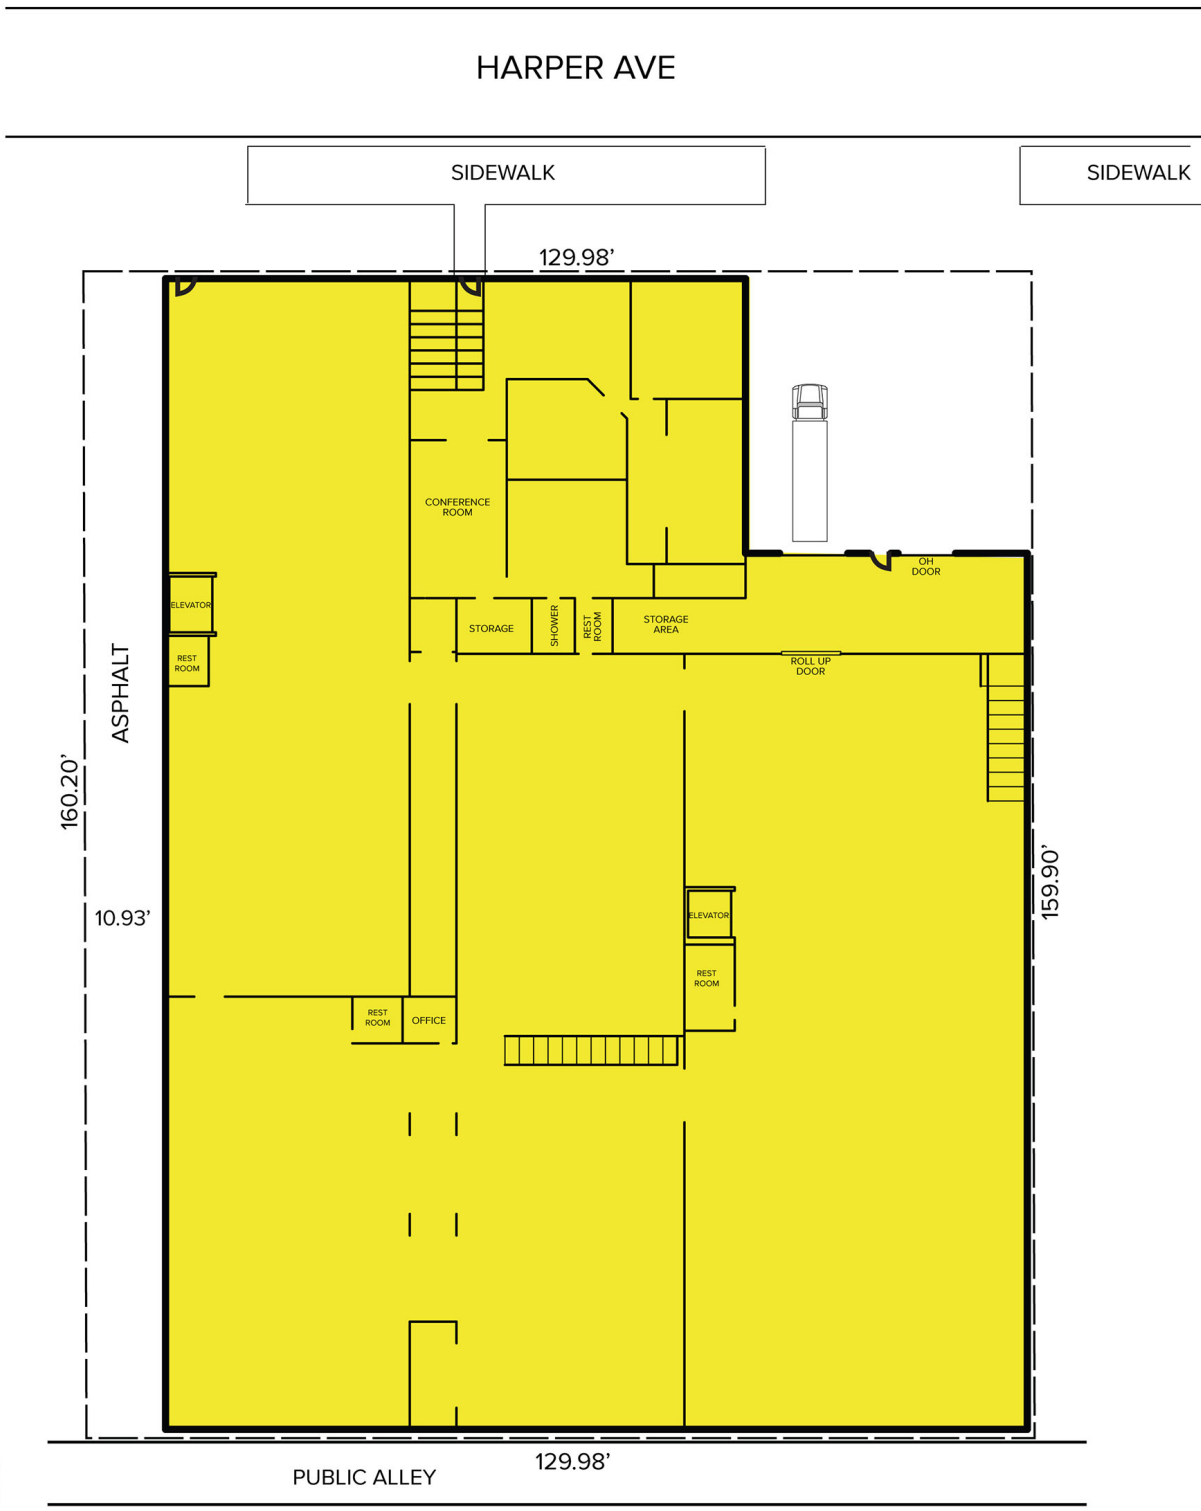

632 Harper Avenue – Detroit, Michigan

Industrial For Sale

36,000
Square Feet
AVAILABLE

Site Plan

For more information, please contact:

CHRIS MONSOUR
(248) 948 0107
cmonsour@signatureassociates.com

SIGNATURE ASSOCIATES
One Towne Square, Suite 1200
Southfield, MI 48076
www.signatureassociates.com