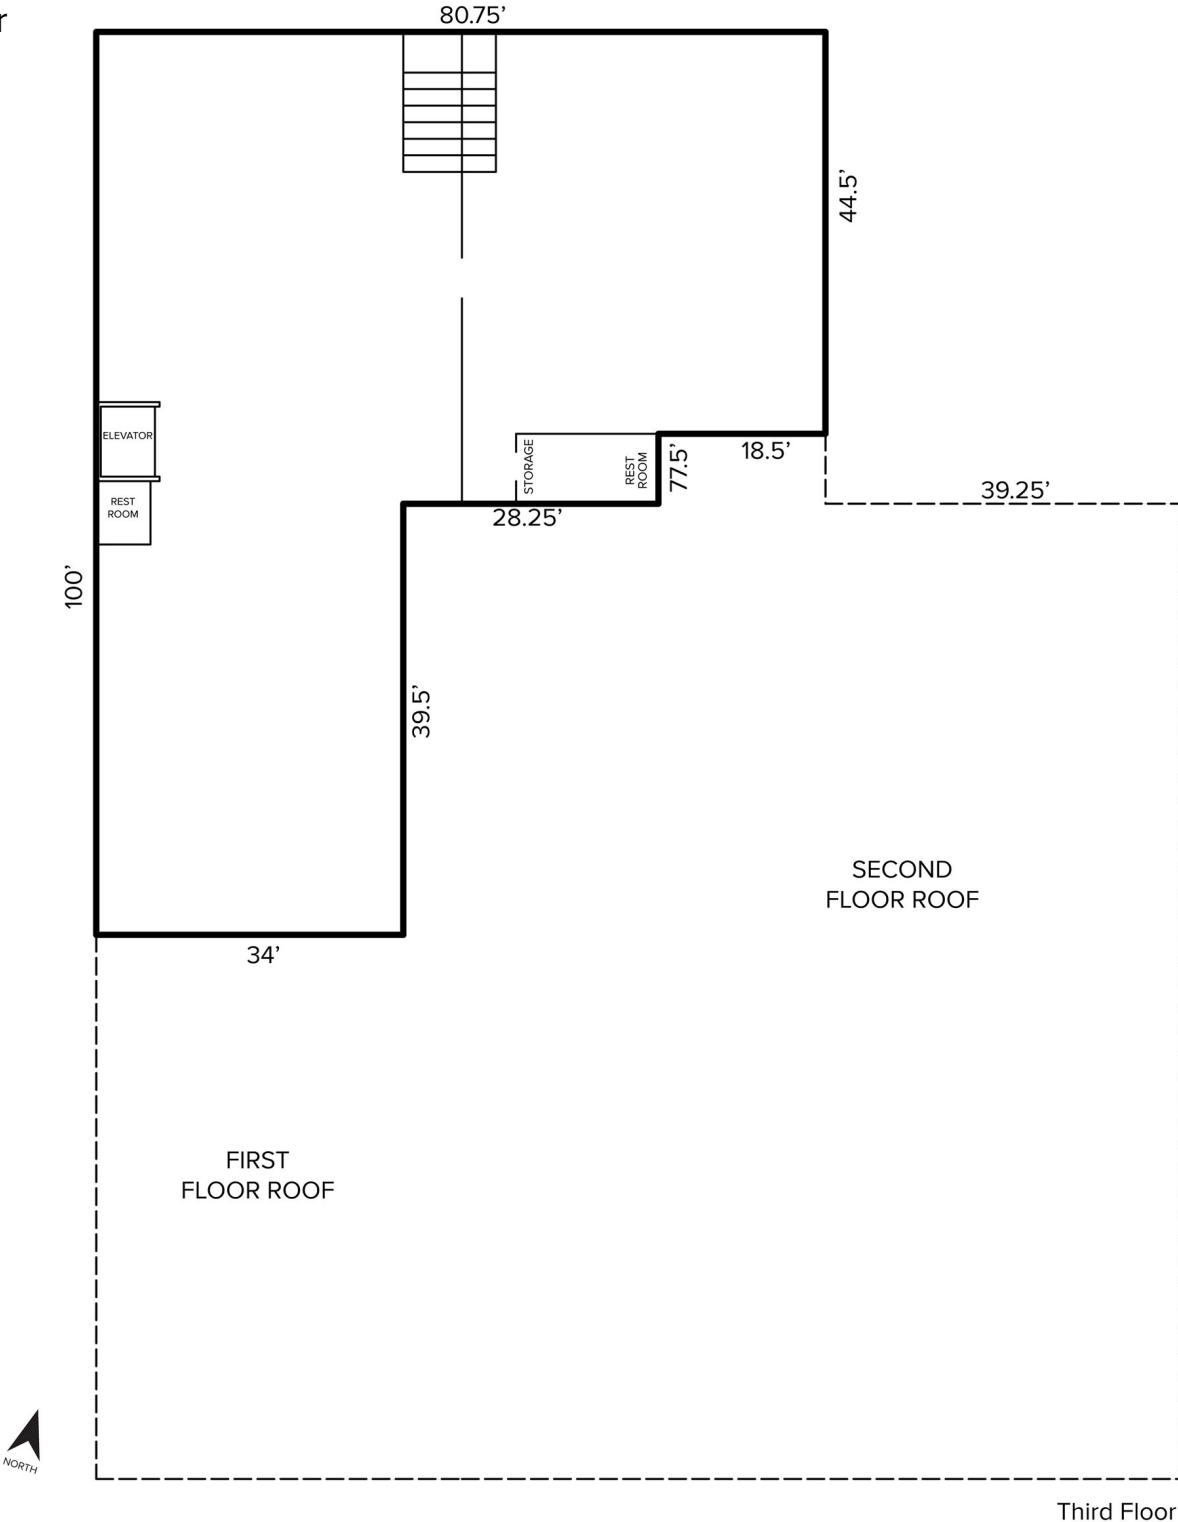

632 Harper Avenue – Detroit, Michigan

Industrial For Sale

36,000
Square Feet
AVAILABLE

Third Floor

For more information, please contact:
CHRIS MONSOUR
(248) 948 0107
cmonsour@signatureassociates.com

SIGNATURE ASSOCIATES
One Towne Square, Suite 1200
Southfield, MI 48076
www.signatureassociates.com

Information is subject to verification and no liability for errors or omissions is assumed. Price is subject to change and listing withdrawal.