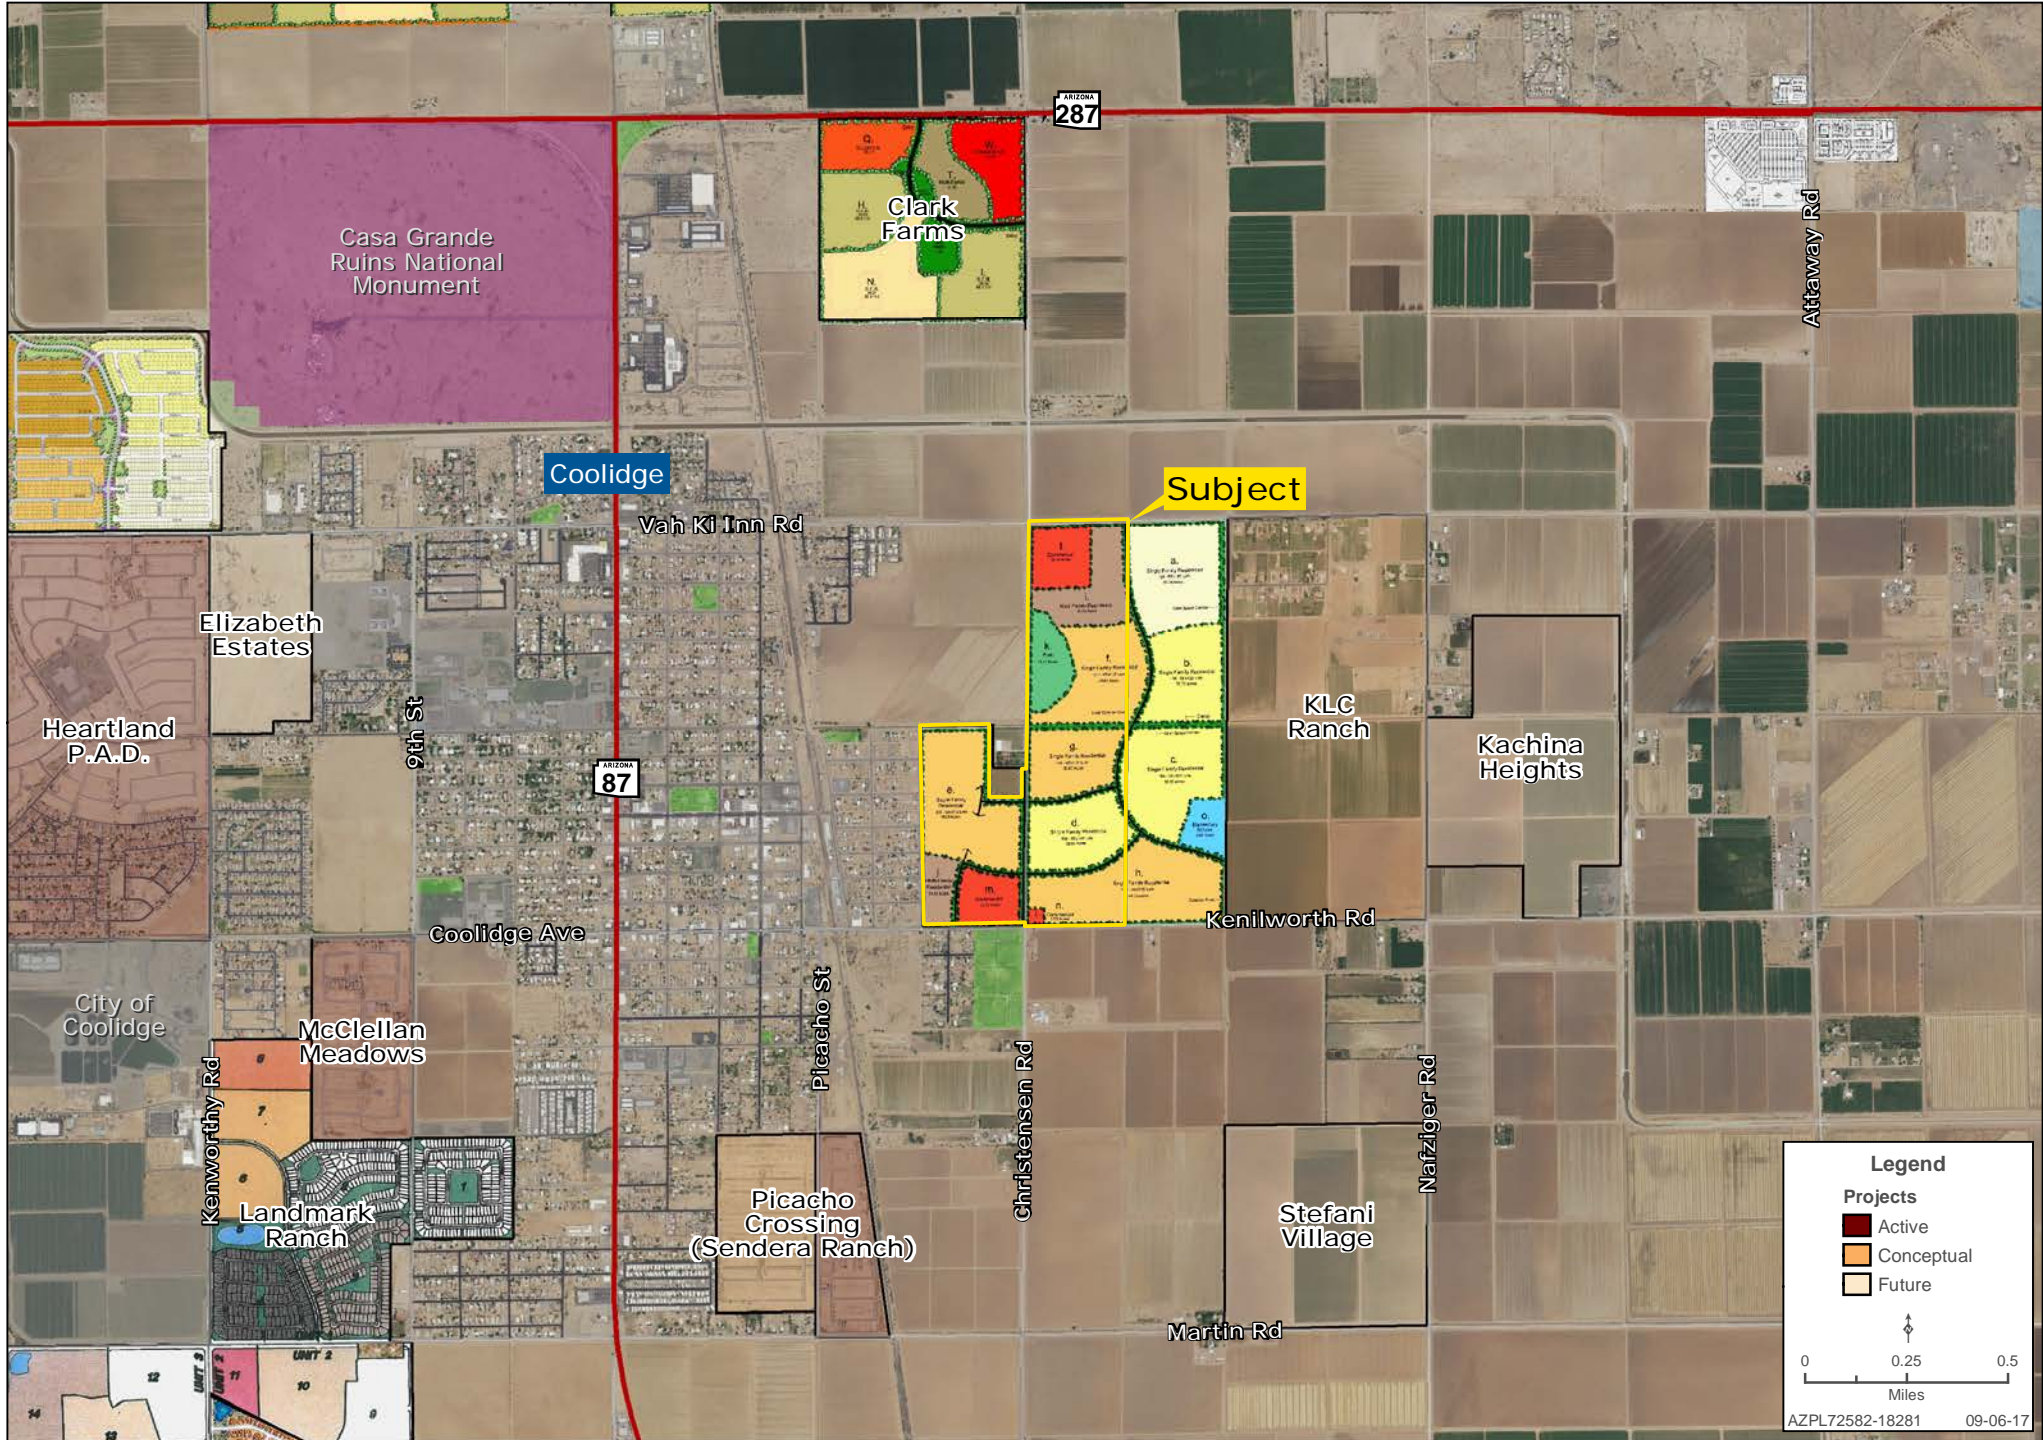

SURROUNDING AREA MAP

Ben Heglie | Ryan Semro | Bret Rinehart | 480.483.8100 | www.landadvisors.com