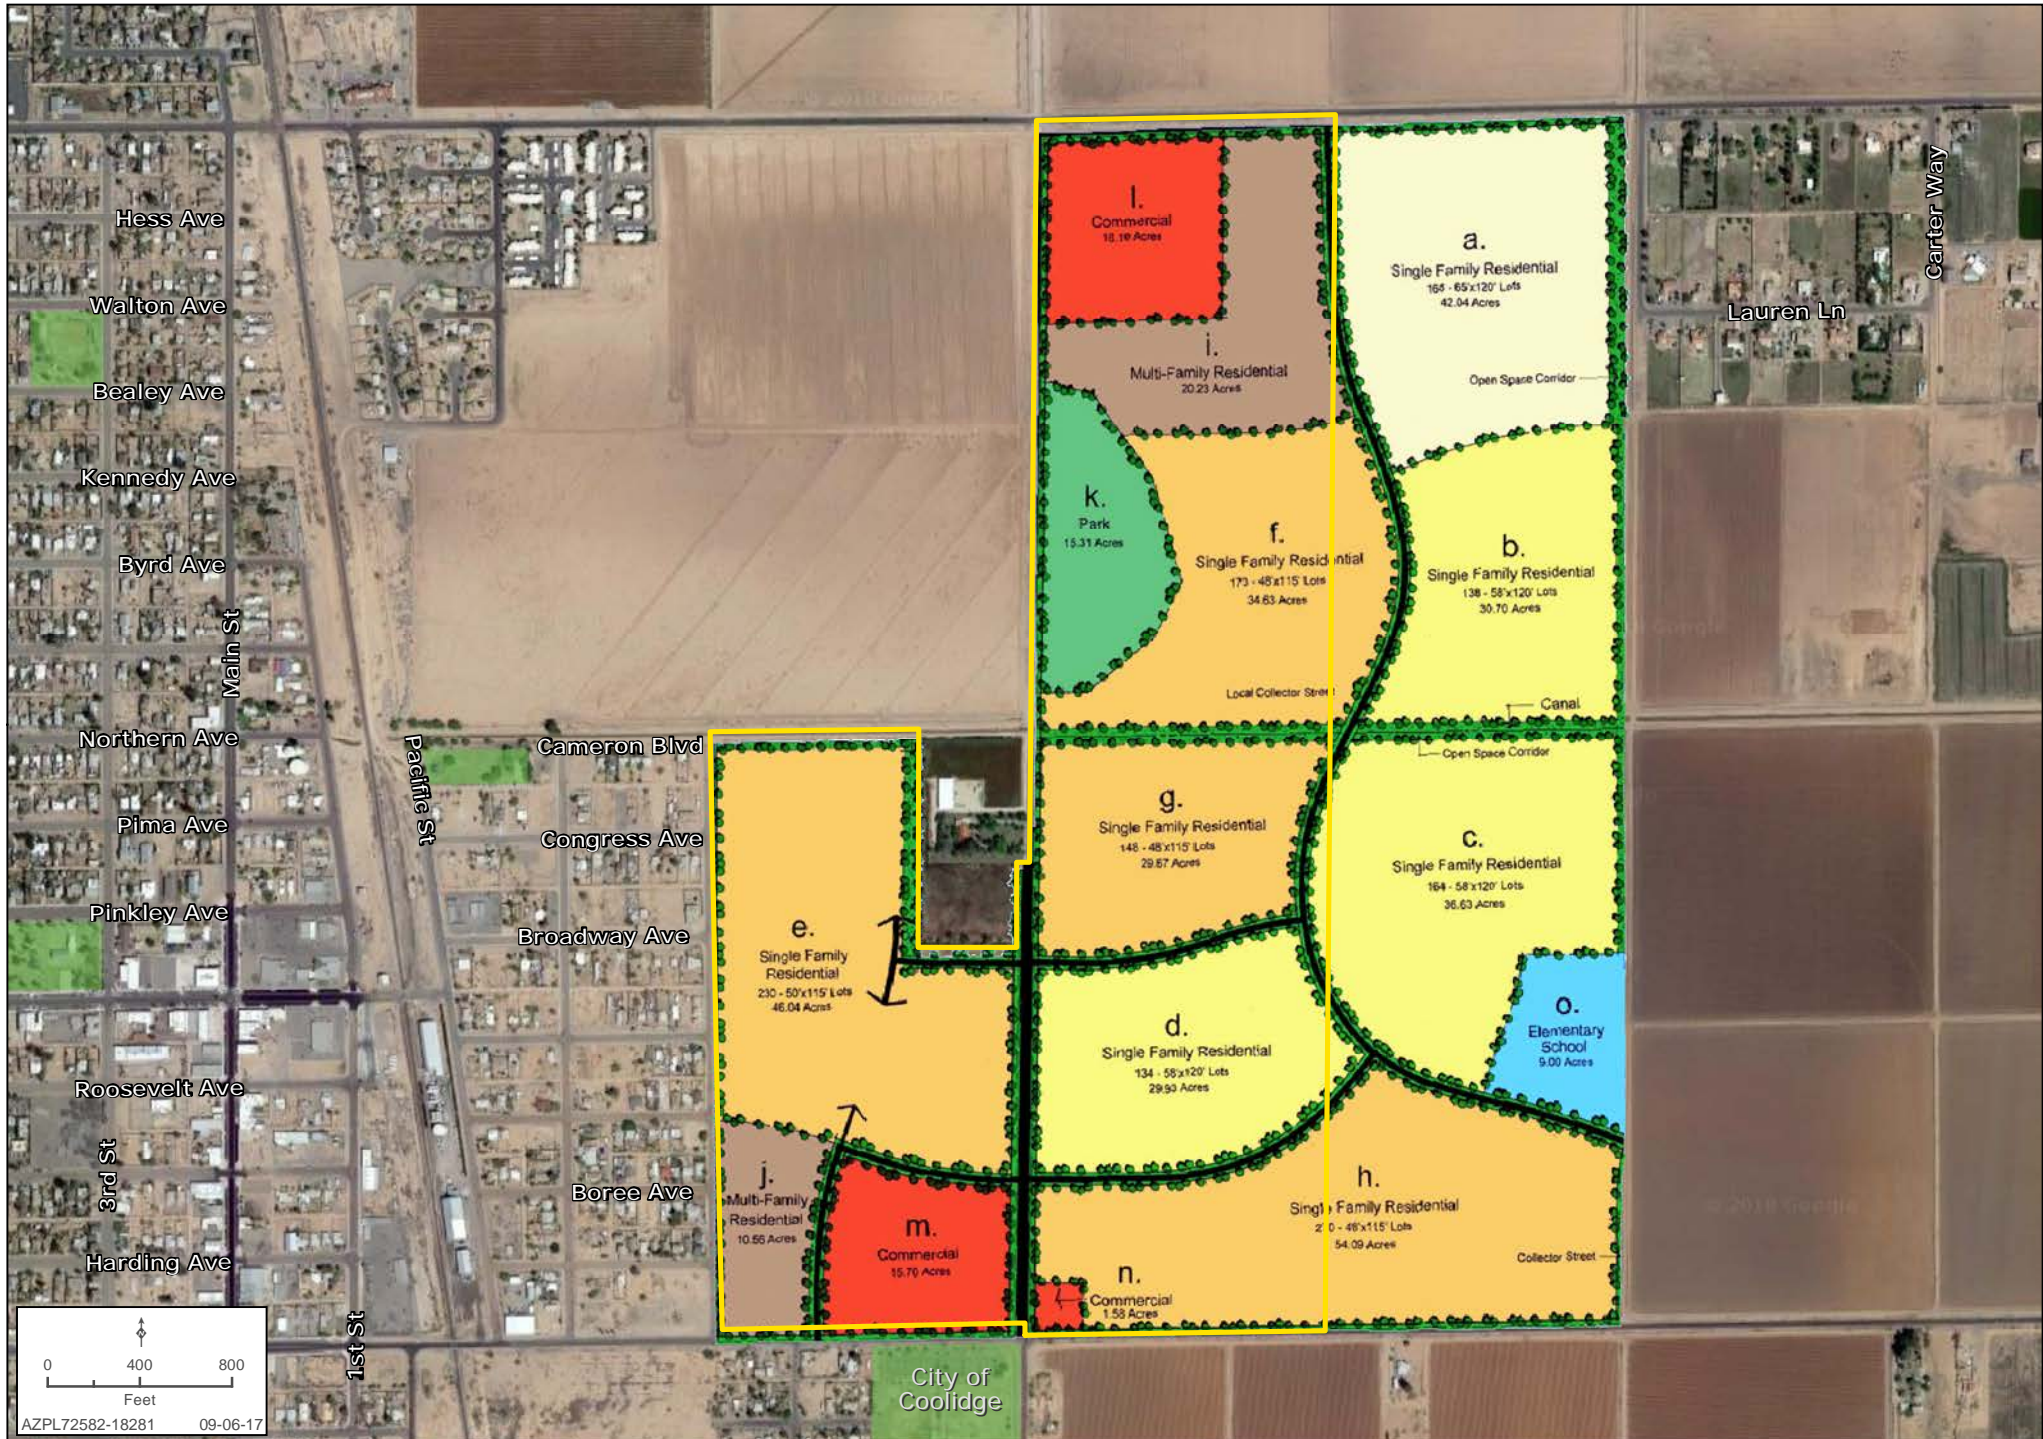

PROPERTY DETAIL MAP

Ben Heglie | Ryan Semro | Bret Rinehart | 480.483.8100 | www.landadvisors.com