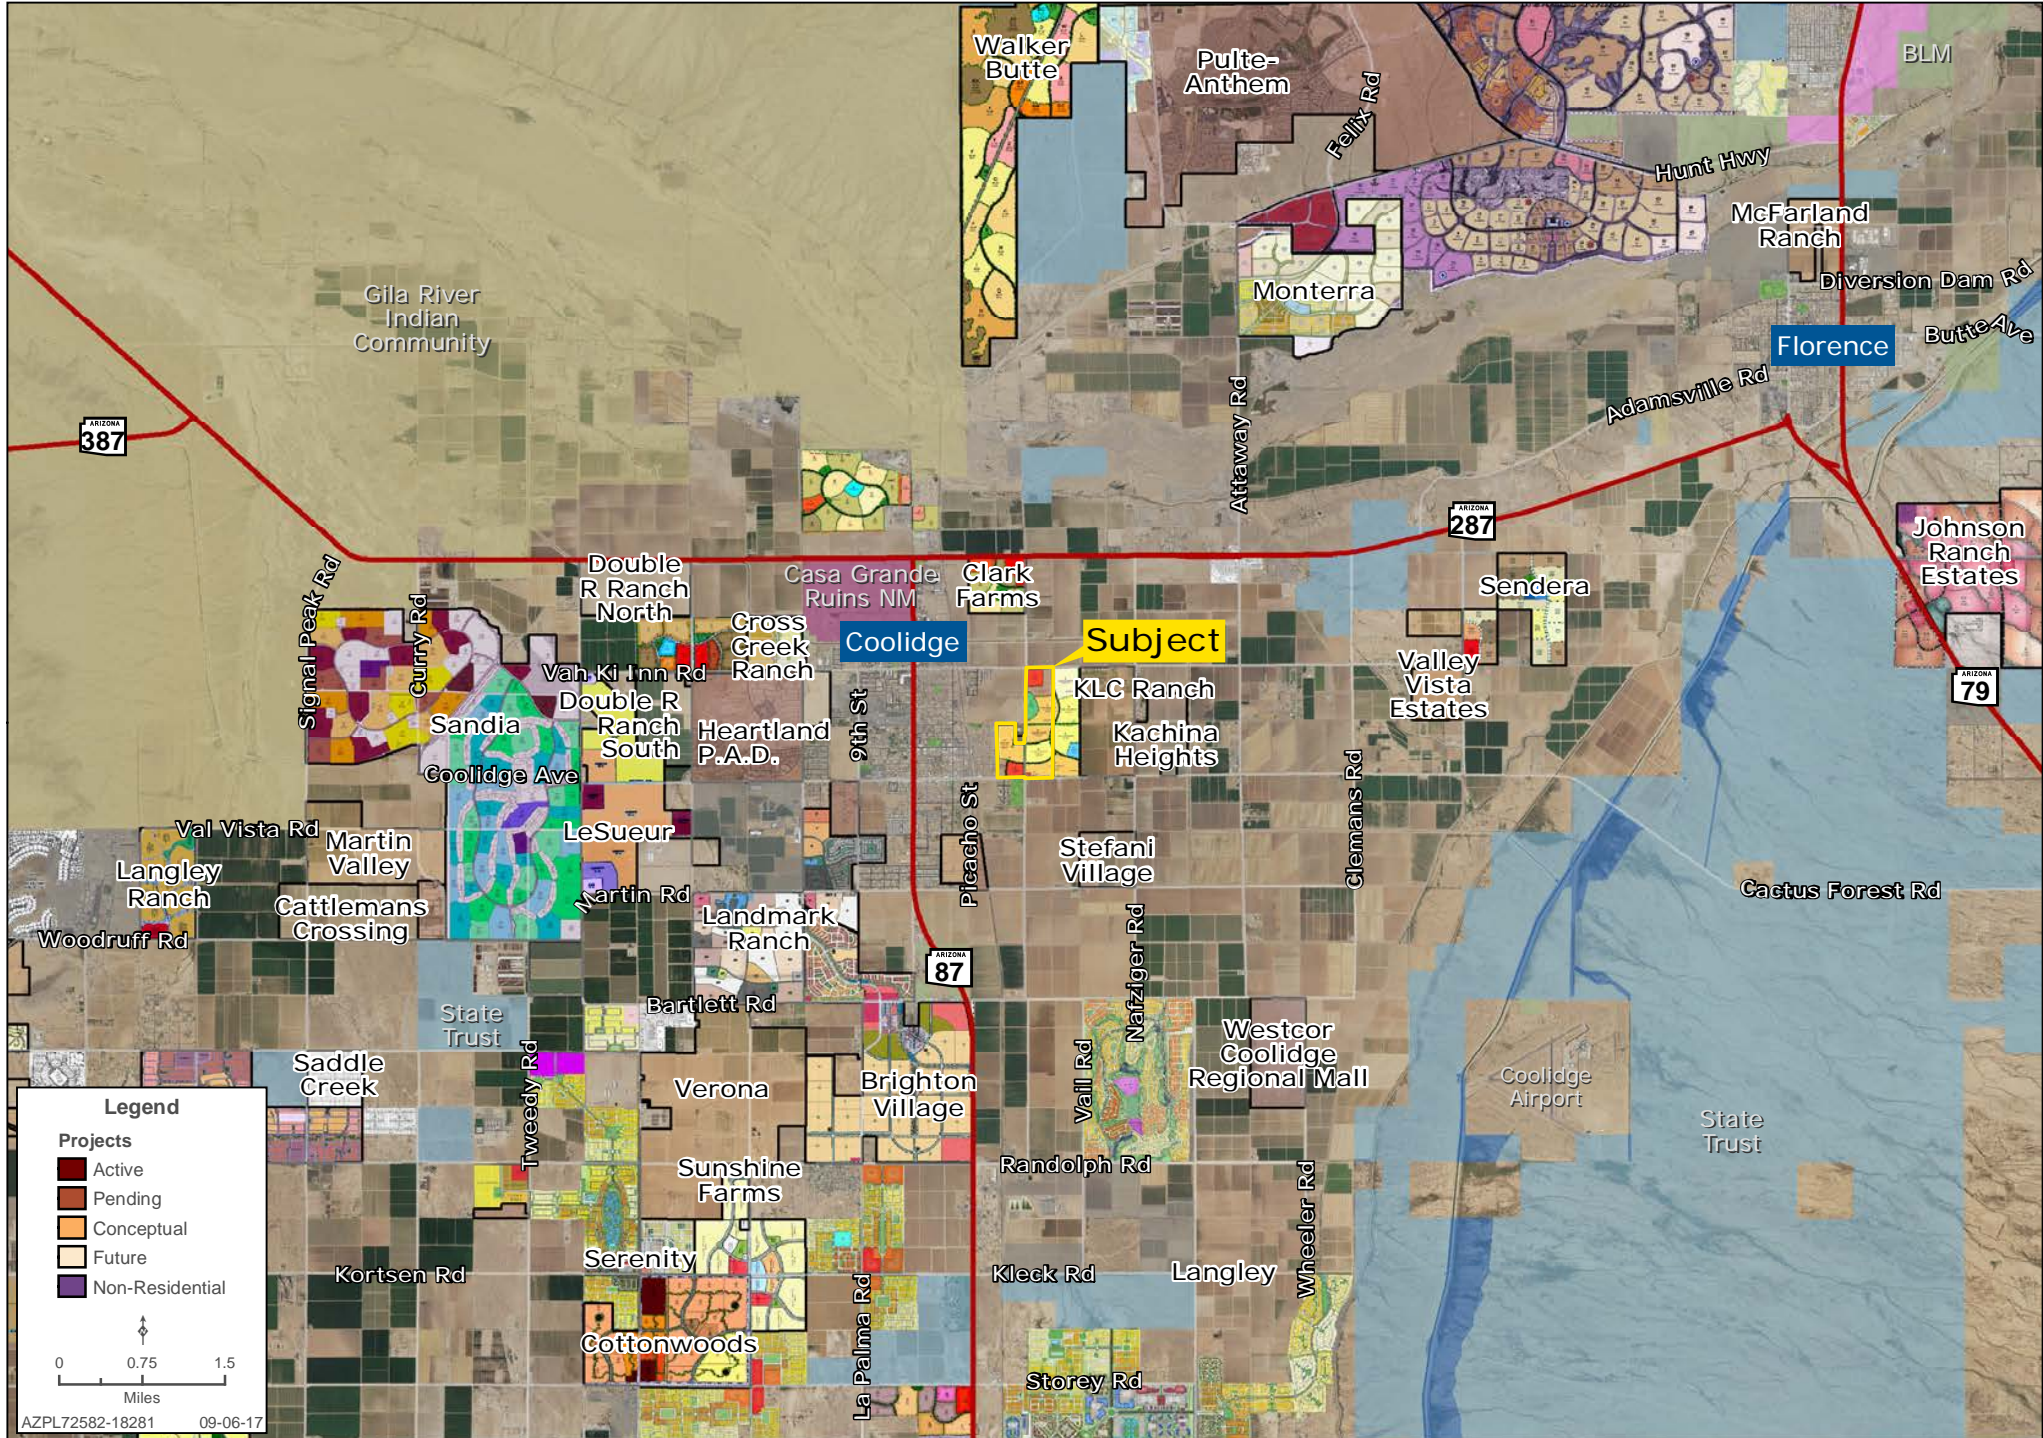

SURROUNDING DEVELOPMENT MAP

Ben Heglie | Ryan Semro | Bret Rinehart | 480.483.8100 | www.landadvisors.com

Legend

Projects

- Active
- Pending
- Conceptual
- Future
- Non-Residential

0 0.75 1.5
Miles

AZPL72582-18281 09-06-17