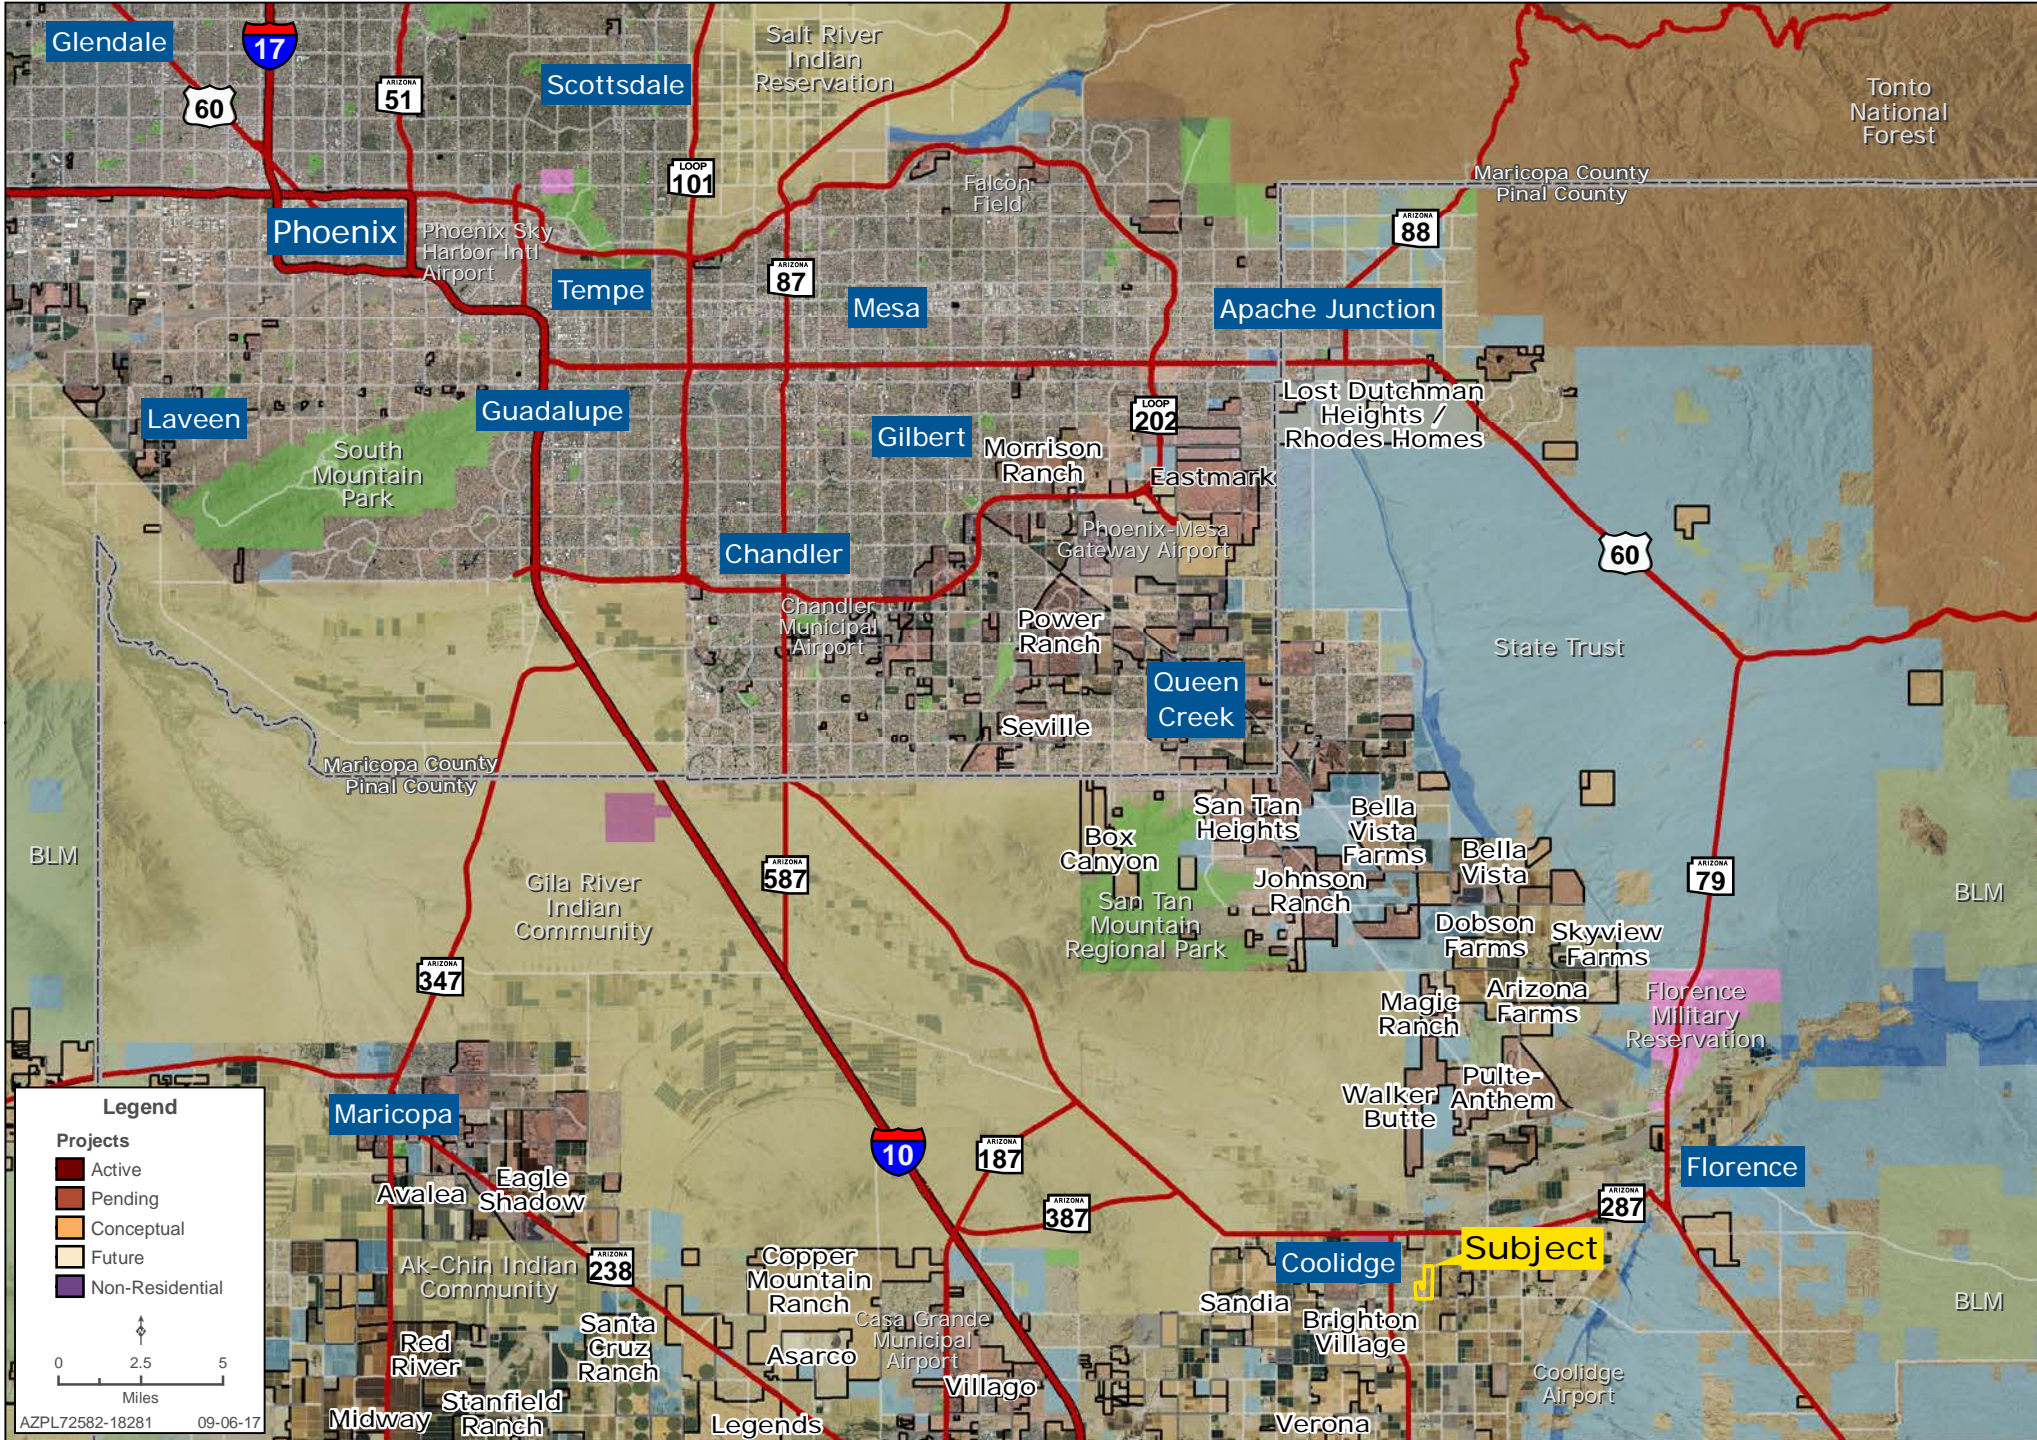

REGIONAL MAP

Ben Heglie | Ryan Semro | Bret Rinehart | 480.483.8100 | www.landadvisors.com

SURROUNDING DEVELOPMENT MAP

Ben Heglie | Ryan Semro | Bret Rinehart | 480.483.8100 | www.landadvisors.com

Legend

Projects