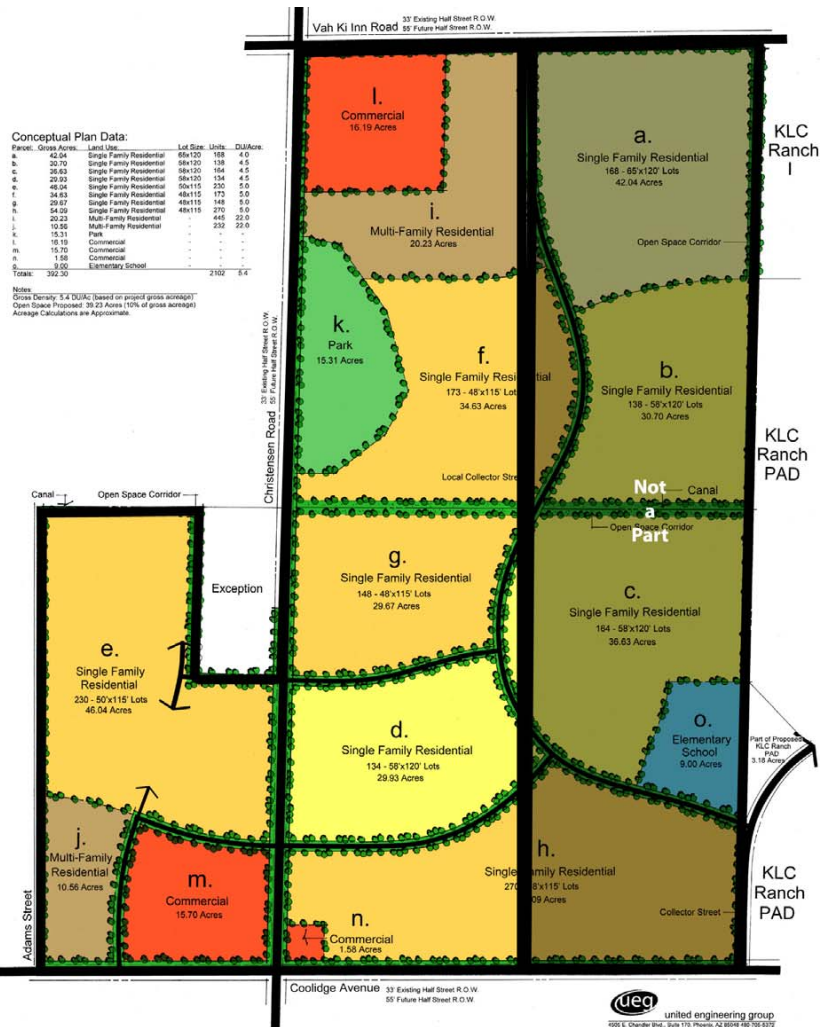

KENILWORTH GARDENS

EXCLUSIVE LISTING | NWC CHRISTENSEN ROAD & KENILWORTH ROAD, COOLIDGE, ARIZONA

LOCATION Property is located at the NWC Christensen Road and Kenilworth Road, Coolidge, Arizona

SIZE ±233 acres
Western ±72.3 acres Final Platted for 325 lots with a minimum lot width of 50'
Click here to view [Kenilworth Gardens Phase 1 Final Plat](#)

ZONING PAD A revised PAD/zoning application was approved in August 2004, which included the entire 393 acres of Kenilworth Gardens

GENERAL PLAN
Medium Density Multi-Family (12-16 du/acre)
Low Density Single Family (2-4 du/acre)

- Active
- Pending
- Conceptual
- Future
- Non-Residential

0 0.75 1.5
Miles

AZPL72582-18281 09-06-17

SURROUNDING AREA MAP

Ben Heglie | Ryan Semro | Bret Rinehart | 480.483.8100 | www.landadvisors.com

PROPERTY DETAIL MAP

Ben Heglie | Ryan Semro | Bret Rinehart | 480.483.8100 | www.landadvisors.com

PROPERTY DETAIL MAP

Ben Heglie | Ryan Semro | Bret Rinehart | 480.483.8100 | www.landadvisors.com

KENILWORTH GARDENS PAD MAP

Conceptual Land Use Plan for:
Kenilworth Gardens PAD
 Coolidge, Arizona