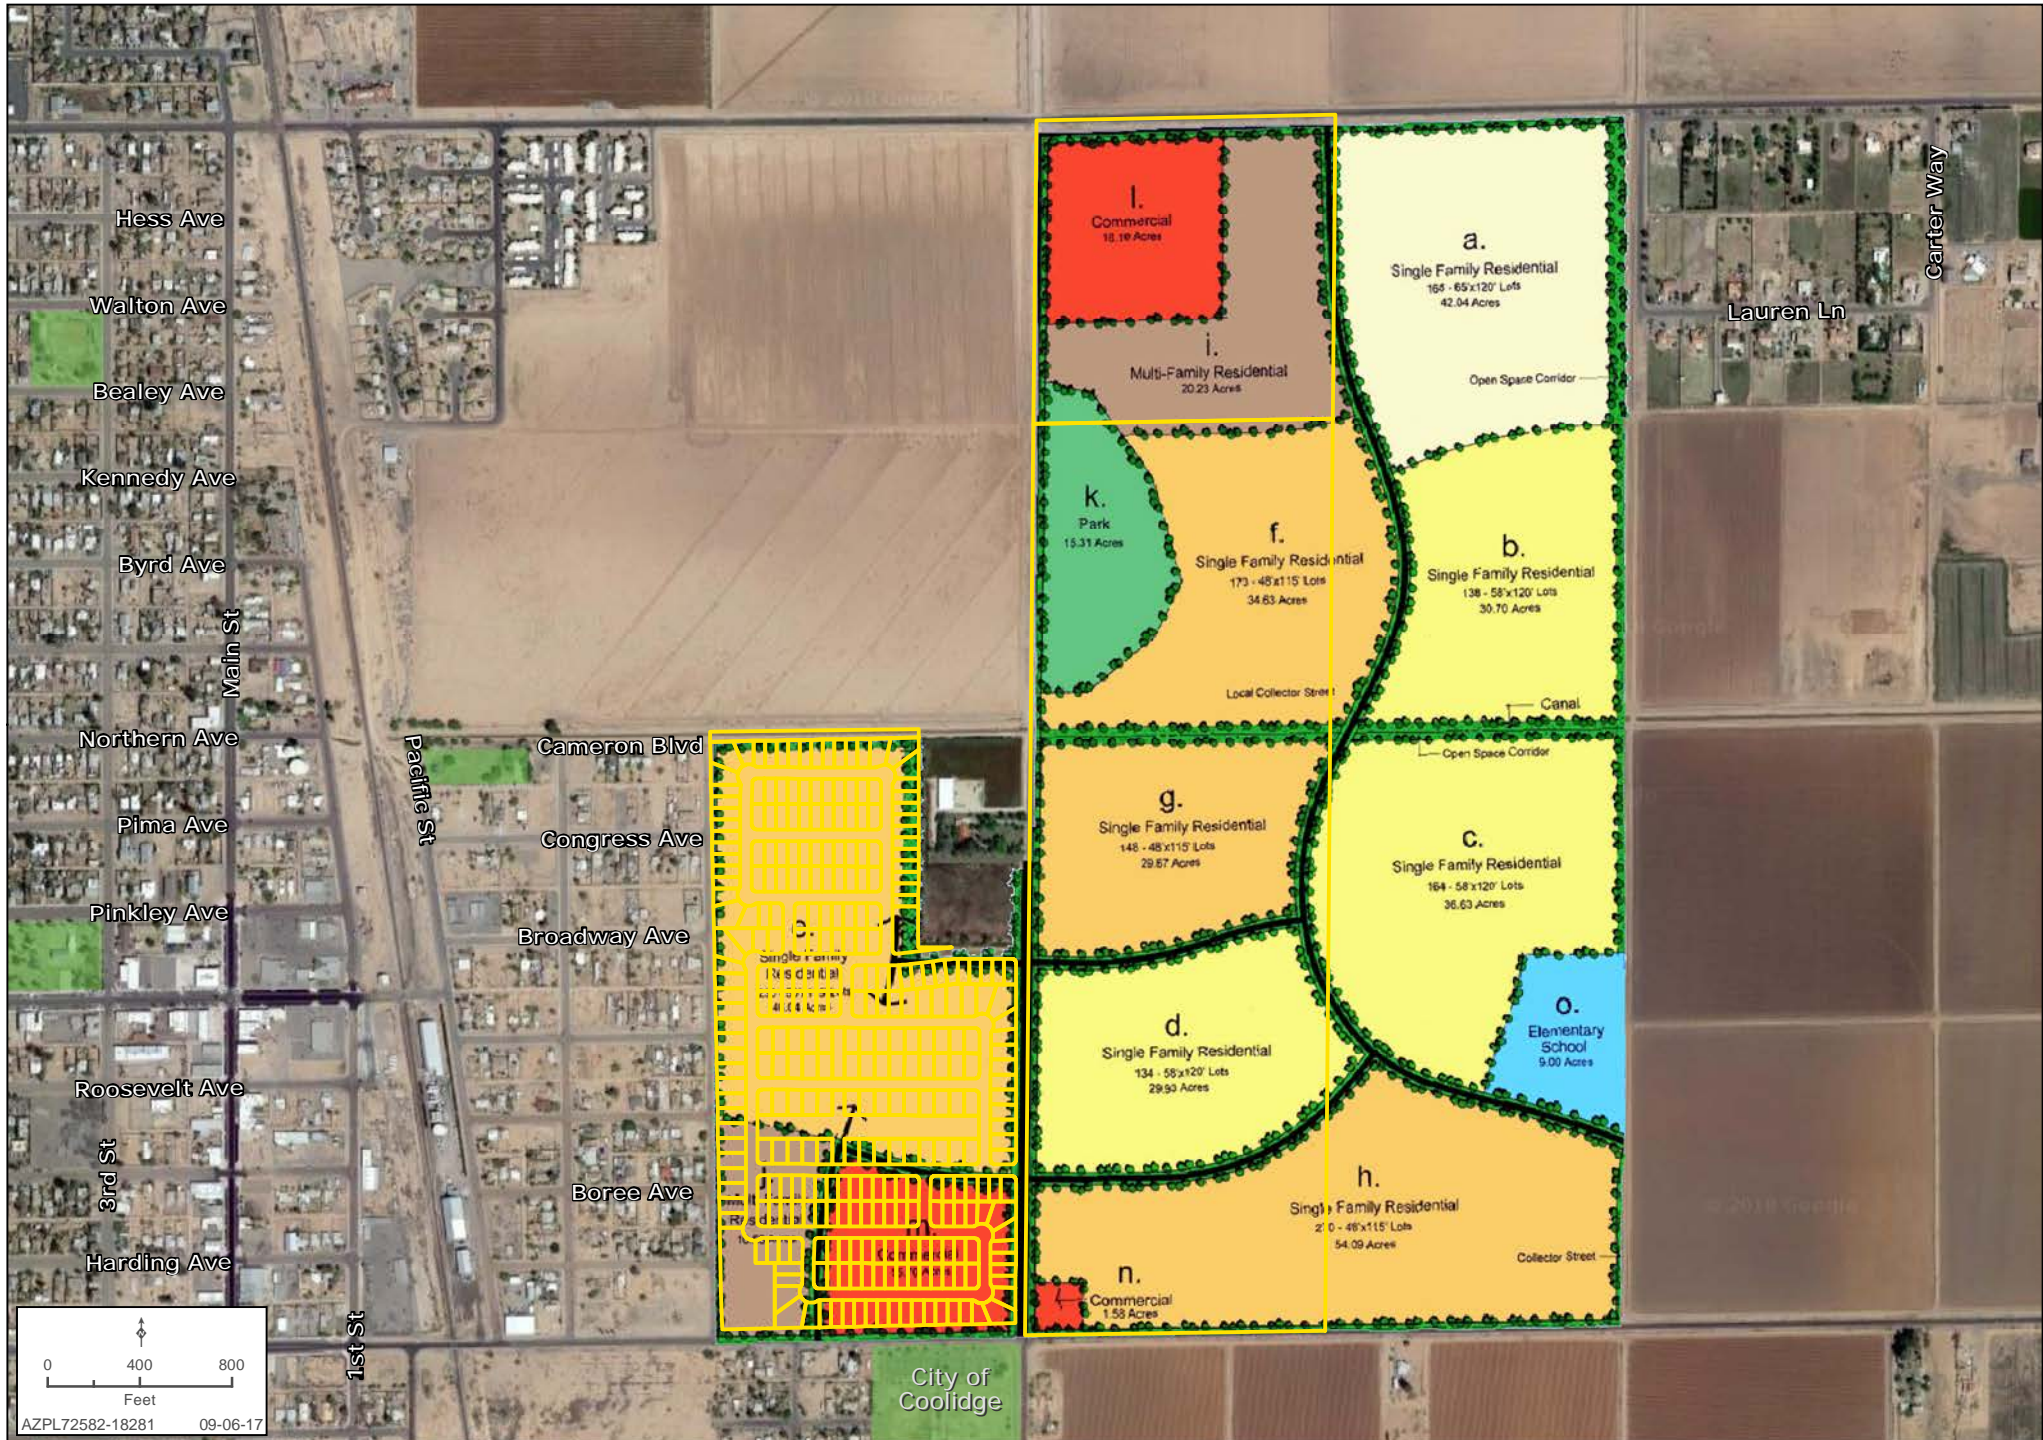

PROPERTY DETAIL MAP

Ben Heglie | Ryan Semro | Bret Rinehart | 480.483.8100 | www.landadvisors.com