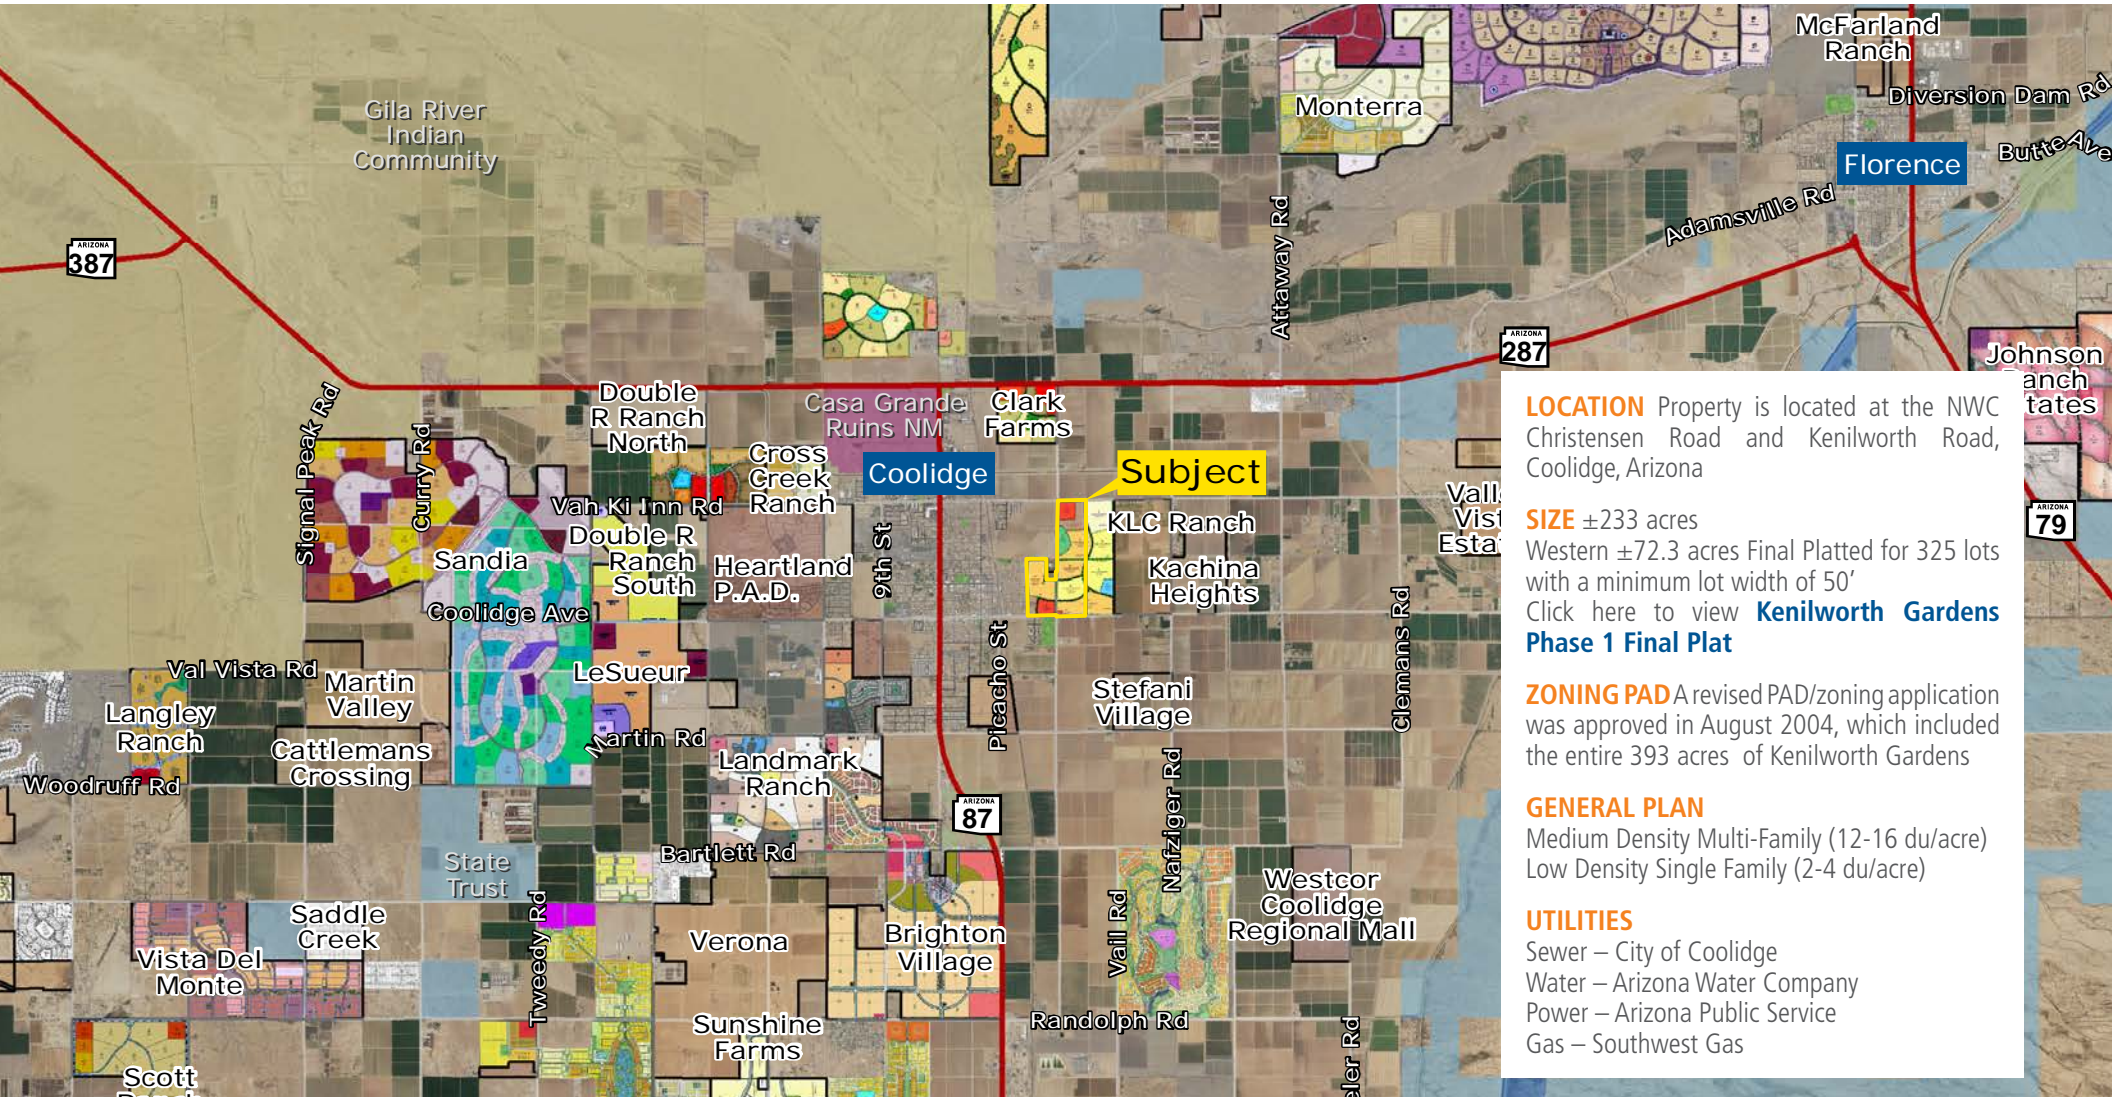

KENILWORTH GARDENS

EXCLUSIVE LISTING | NWC CHRISTENSEN ROAD & KENILWORTH ROAD, COOLIDGE, ARIZONA

LOCATION Property is located at the NWC Christensen Road and Kenilworth Road, Coolidge, Arizona

SIZE ±233 acres
Western ±72.3 acres Final Platted for 325 lots with a minimum lot width of 50'
Click here to view [Kenilworth Gardens Phase 1 Final Plat](#)

ZONING PAD A revised PAD/zoning application was approved in August 2004, which included the entire 393 acres of Kenilworth Gardens

GENERAL PLAN
Medium Density Multi-Family (12-16 du/acre)
Low Density Single Family (2-4 du/acre)