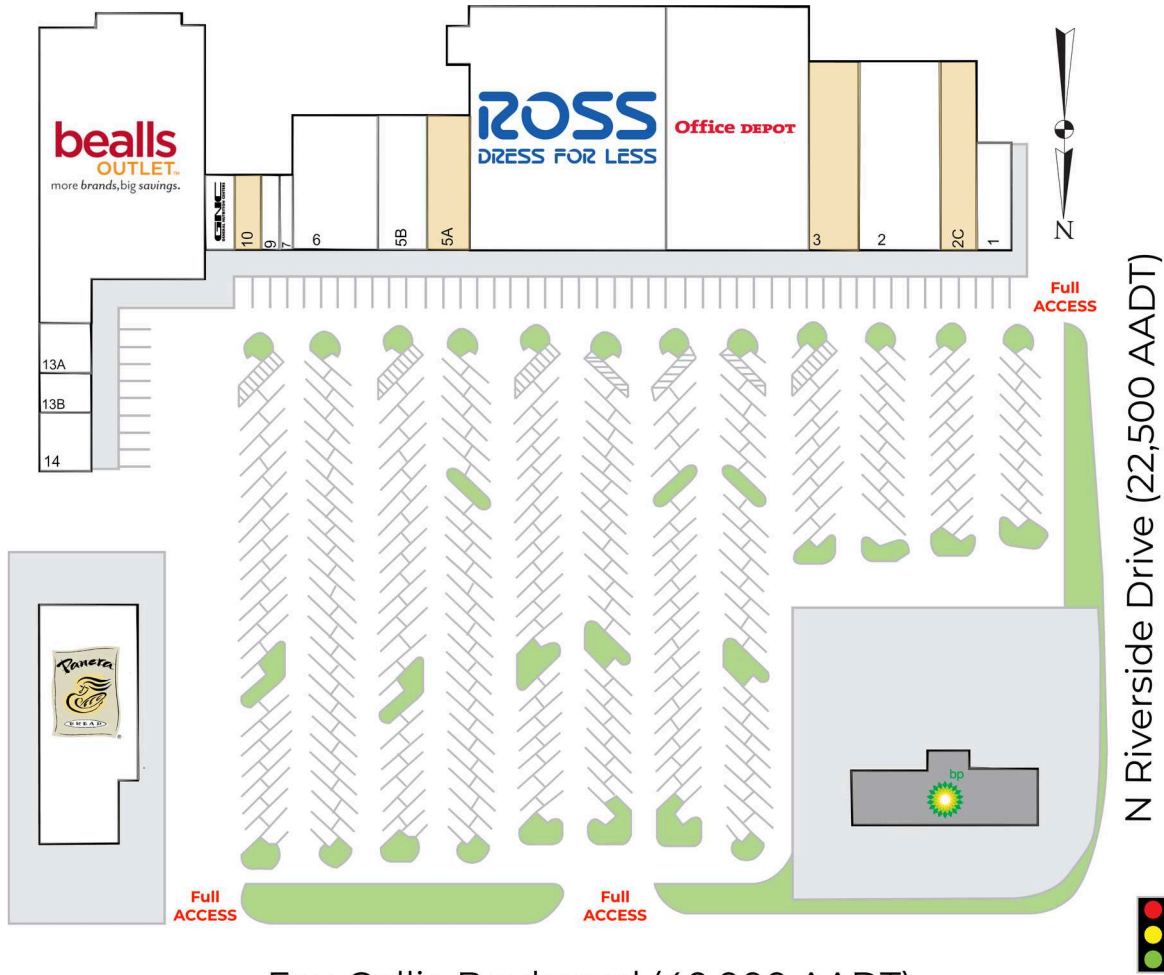

**Overview**

- Anchored by Ross Dress For Less, Beall’s Outlet, and Office Depot
- Located at the SE corner of Eau Gallie Blvd and Riverside Dr, directly across the street from a Publix shopping center
- Eau Gallie Blvd has traffic counts of over 40,000 AADT
- The shopping center services the affluent Riverside area and is just one mile west of Florida’s east coast beaches.

Demos	3 Miles	5 Miles	7 Miles
Population	37,258	94,048	164,929
Households	16,603	42,571	72,776
Avg Household Income	\$80,924	\$72,863	\$73,752

**Leasing Contact**

**Traffic Counts (AADT)**

Eau Gallie Blvd	40,000
N Riverside Dr	22,500

### Eau Gallie Boulevard (40,000 AADT)

1	Dan's Hair Studio	1,200	5B	Beachside Oral Surgery	2,025	12	Beall's Outlet	24,000
2	Imperial Salon and Spa	8,000	6	Sue's Hallmark	6,000	13A	Forever Nails	1,775
2C	Available	2,500	7	Pat's Place	900	13B	Golden Dragon	1,275
3	Available	4,375	9	Causeway Barber Style Shop	720	14	Community Credit Union of Florida	2,000
4A	Ross Dress for Less	27,128	10	Available	1,080	99910	Panera Bread	-
4B	Office Depot	20,968	11	GNC	1,200			
5A	Available	2,025						