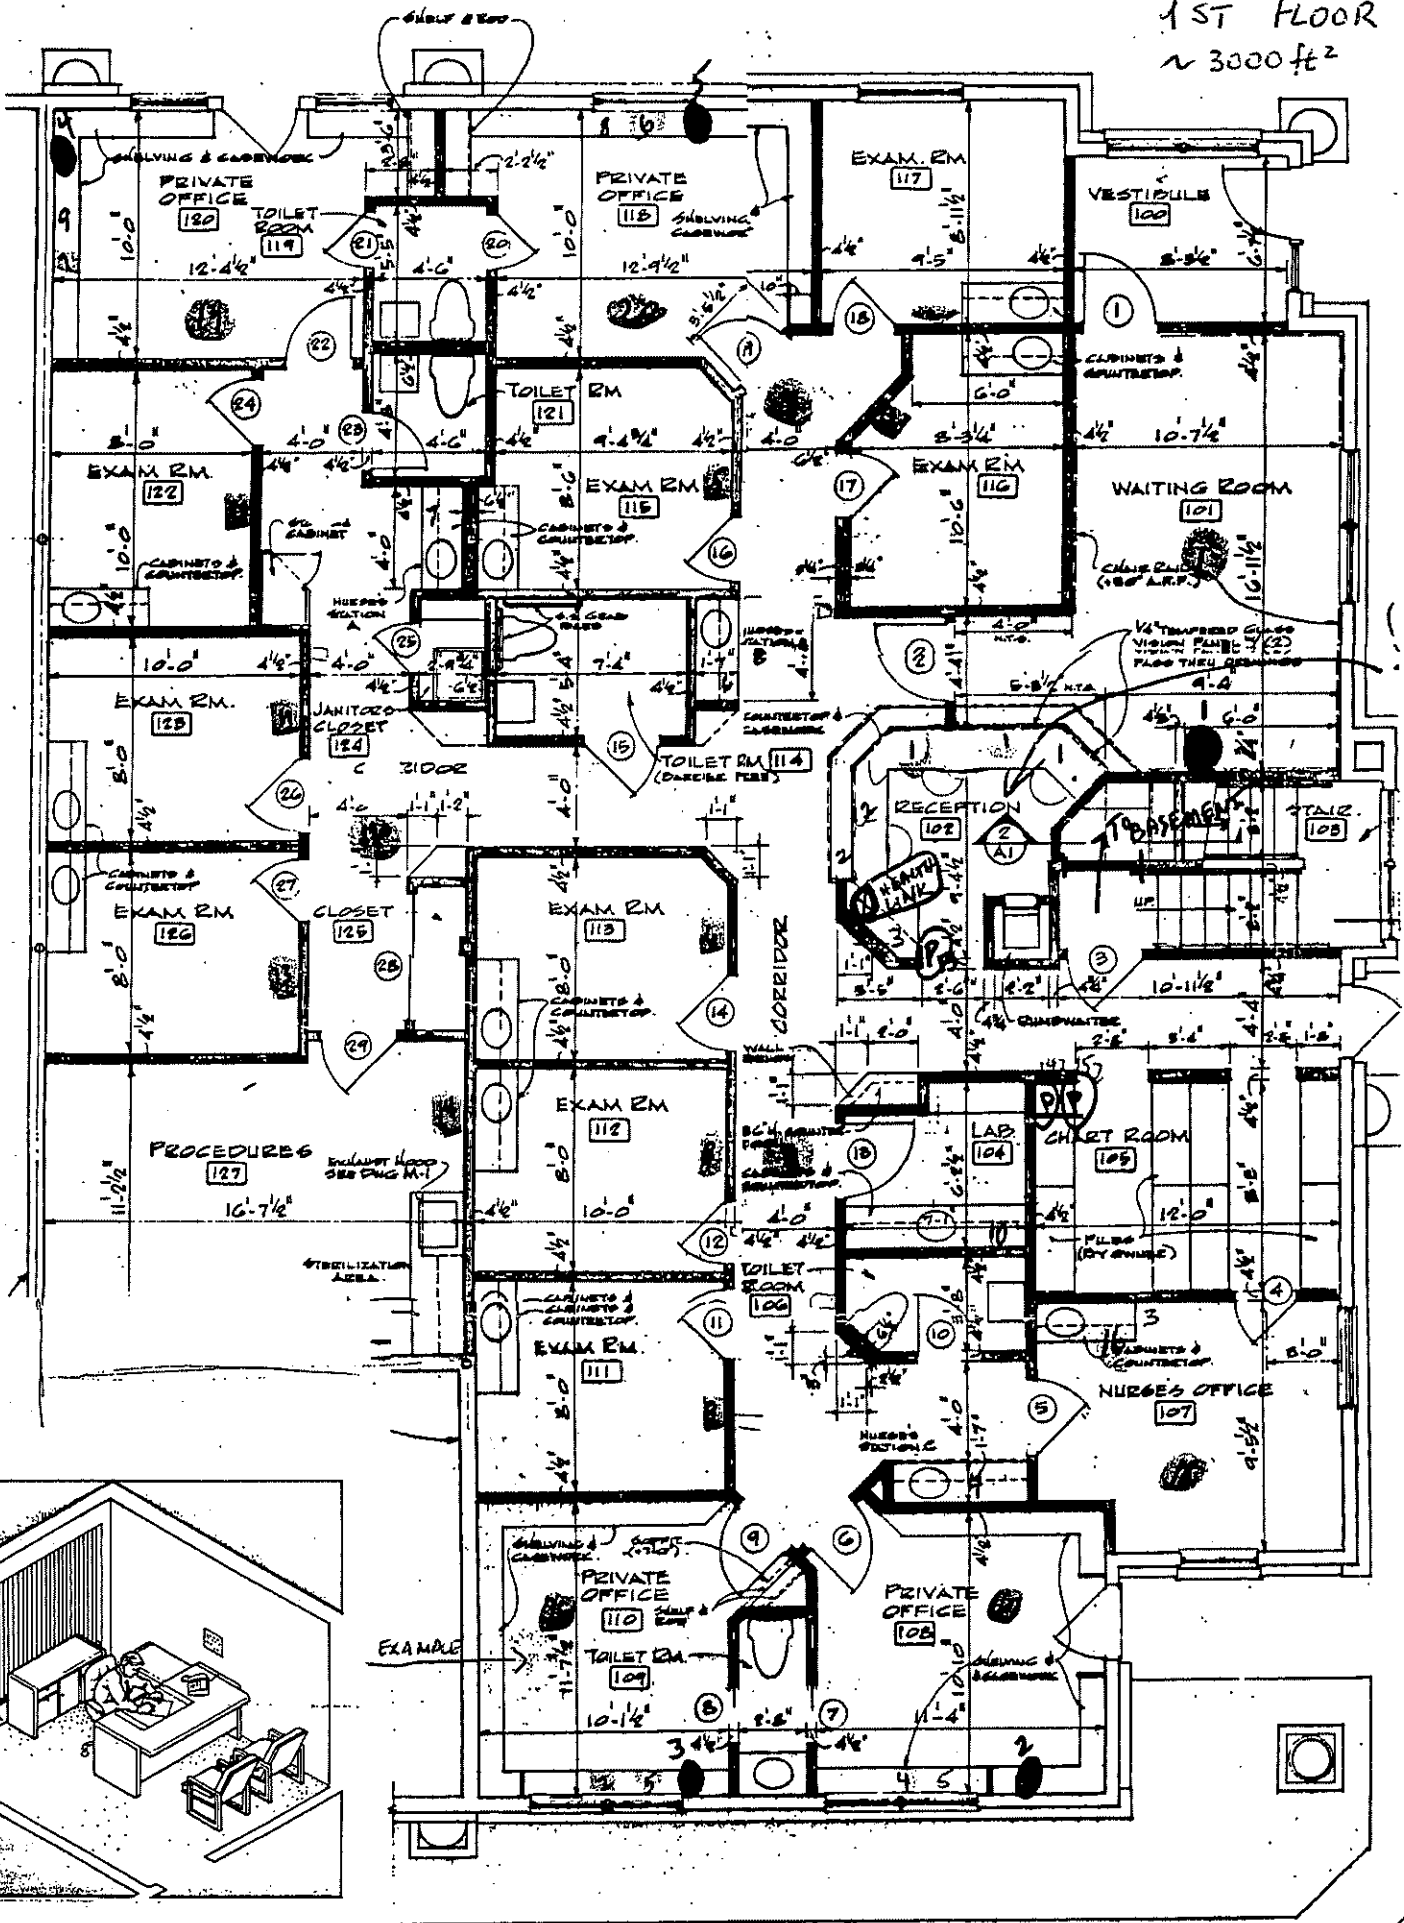

1ST FLOOR
 ~ 3000 ft²

CHESTNUT AVE

SCALE = 1/4" = 1'

2ND FLOOR
~ 1000 ft²

SCALE 1/4" = 1'

CHESTNUT AVE