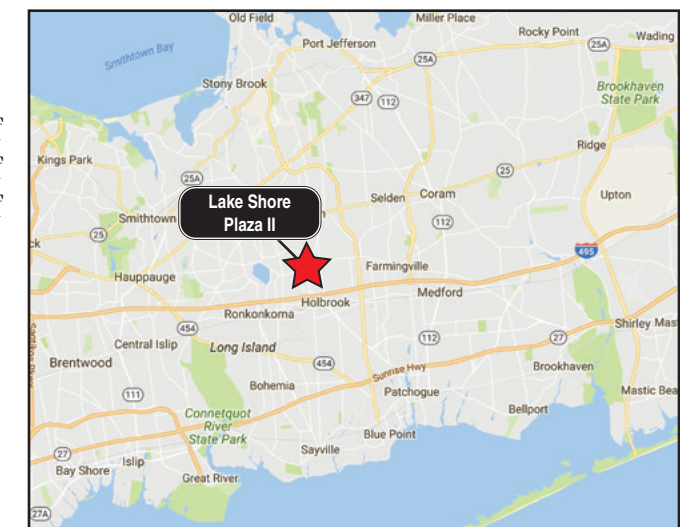

Lake Shore Plaza II Lake Ronkonkoma, New York 11779

RD Lake Ronkonkoma, NY Lake Shore Plaza II MANAGEMENT LLC

Location: Lake Shore Plaza II is located in Suffolk County at 565-595 Portion Road (County Road 16) near Patchogue-Holbrook Road (County Road 19) in Lake Ronkonkoma, New York 11779.

Type: Community Shopping Center

GLA: 96,290 sf

Parking: 762 cars

Traffic: Two way average daily traffic
18,000 cars per day

Major Tenants:

Regal Cinemas	39,660 sf
Goodwill	17,023 sf
Auto Zone	15,361 sf

Adjacent to Stop & Shop

Portion Road