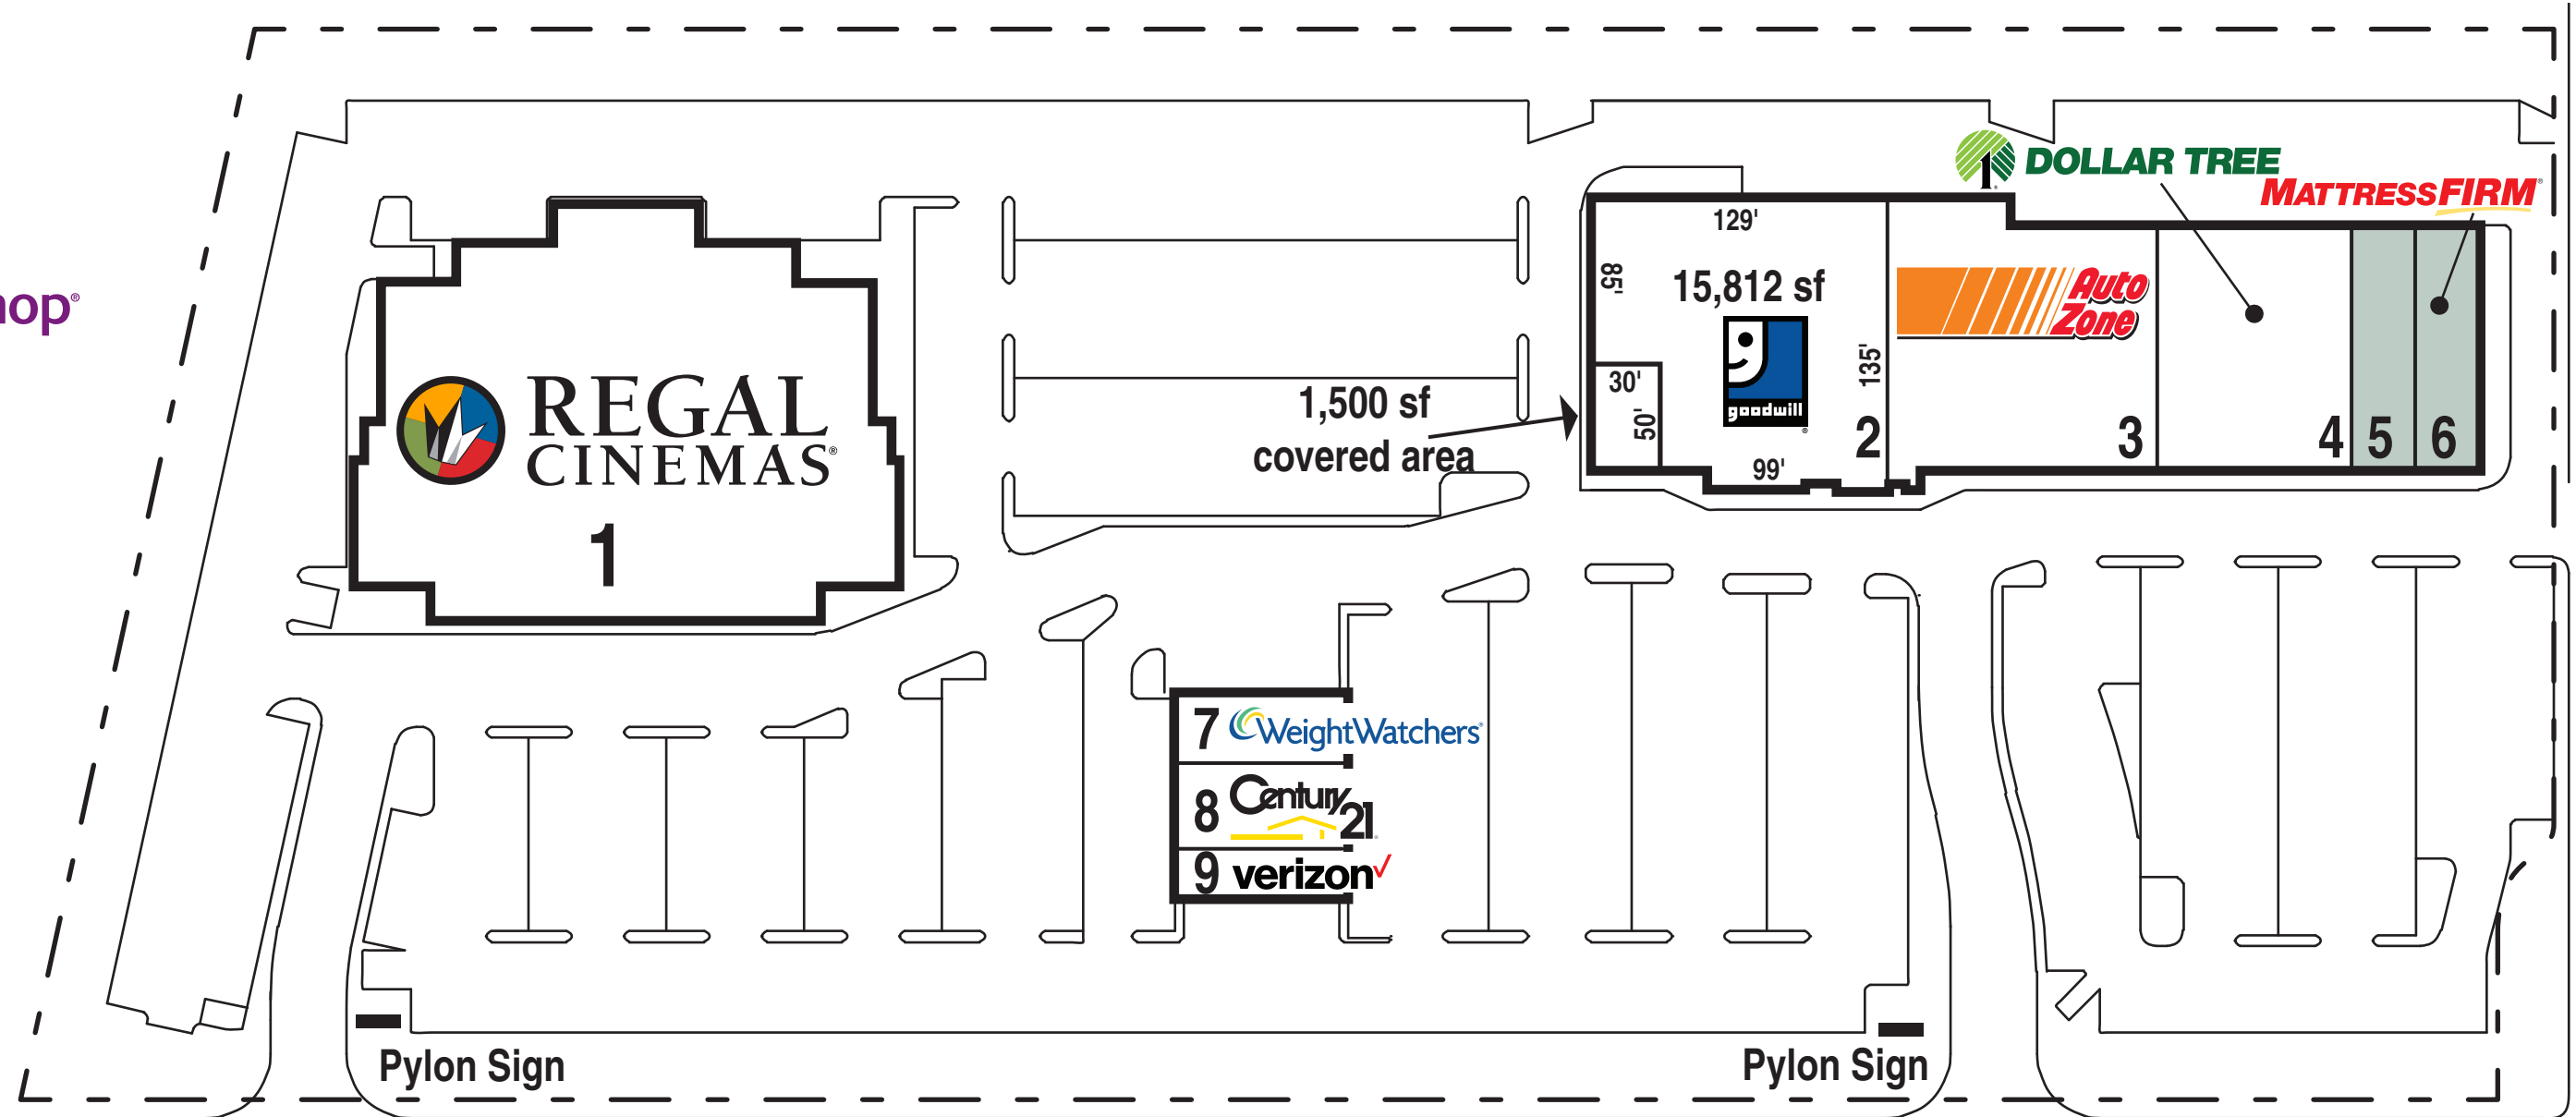

Lake Shore Plaza II Lake Ronkonkoma, New York 11779

RD Lake Ronkonkoma, NY Lake Shore Plaza II MANAGEMENT LLC

Location: Lake Shore Plaza II is located in Suffolk County at 565-595 Portion Road (County Road 16) near Patchogue-Holbrook Road (County Road 19) in Lake Ronkonkoma, New York 11779.

Type: Community Shopping Center

GLA: 96,290 sf

Parking: 762 cars

Traffic: Two way average daily traffic
18,000 cars per day

Major Tenants:

Regal Cinemas	39,660 sf
Goodwill	17,023 sf
Auto Zone	15,361 sf

Adjacent to Stop & Shop

1.	Regal Cinemas	39,660 sf
2.	Goodwill (129' irr. x 135')	17,023 sf
3.	Auto Zone	15,361 sf
4.	Dollar Tree	10,700 sf
5.	Available (30.6' x 115')	3,500 sf
6.	Mattress Firm (30.7' x 115')	3,532 sf
7.	Weight Watchers	2,233 sf
8.	Century 21	2,500 sf
9.	Verizon	1,781 sf