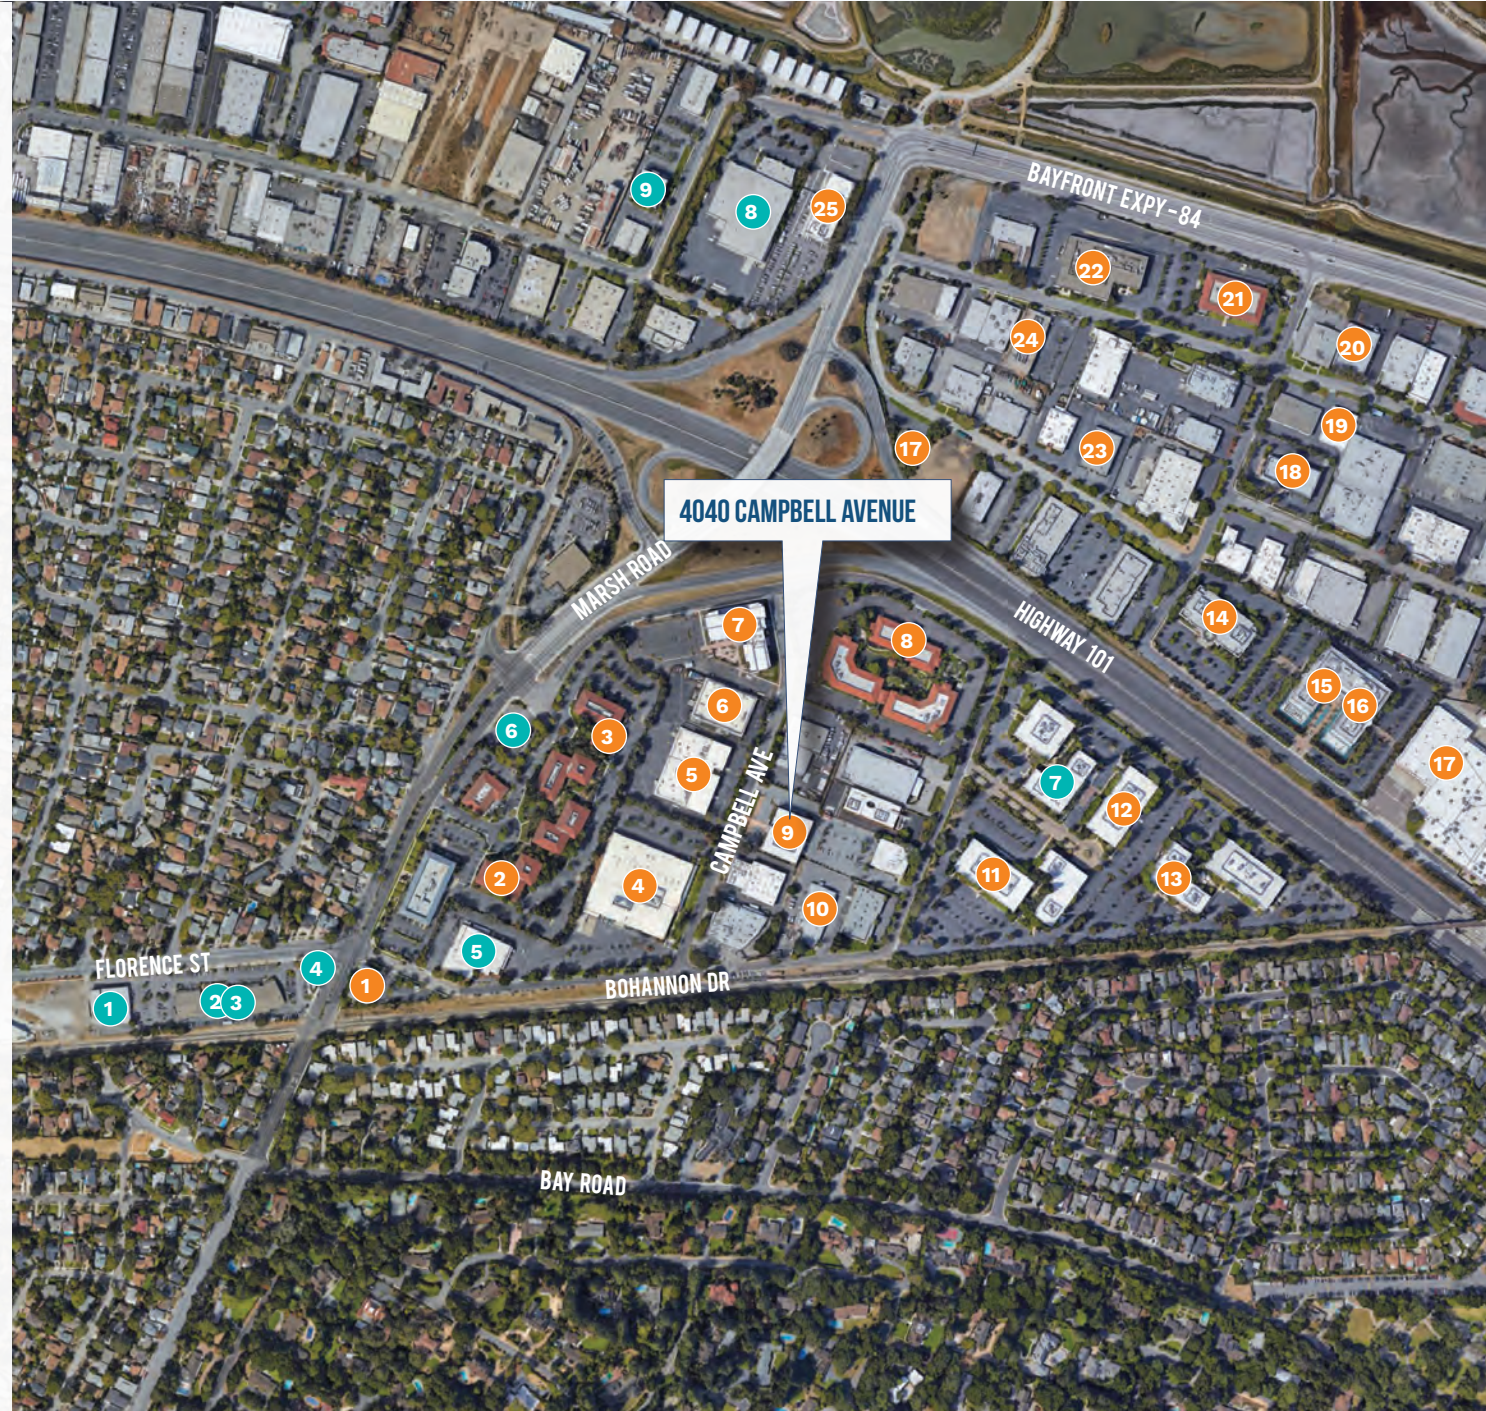

SUITE 100: ±10,823 SF

FLOORING

- Carpet
- ESD Flooring
- VCT

SUITE 210: ±10,089 SF

AMENITIES

NEARBY SERVICES

1. Delucchi's Market
2. Los Gallos Taqueria
3. Freewheel Brewing Company
4. Starbucks
5. U.S. Post Office
6. Chevron Menlo Park
7. Lee's Deli
8. FedEx Ship Center
9. Deerfield Realty
(4040 Campbell Management Office)

NEIGHBORING TENANTS

1. Kramer Levin Naftalis Frankel
2. Orrick, Herrington & Sutcliffe LLP
3. Kilpatrick Townsend
4. Abbott Vascular
5. EarLens Corporation
6. Memry Corporation
7. Hogan Lovells US LLP
8. Latham & Watkins LLP
9. BD Biosciences
10. Apria Healthcare
11. Boardvantage
12. E Trade Financial
13. Stanford
14. Facebook
15. Corcept Therapeutics
16. Exponent Inc
17. Facebook
18. SPACES - Menlo Park
19. OPPO Digital, Inc.
20. Sparta Science
21. Facebook
22. Facebook
23. Neodyne Biosciences
24. Carr & Ferrell LLP
25. Quicken, Inc.