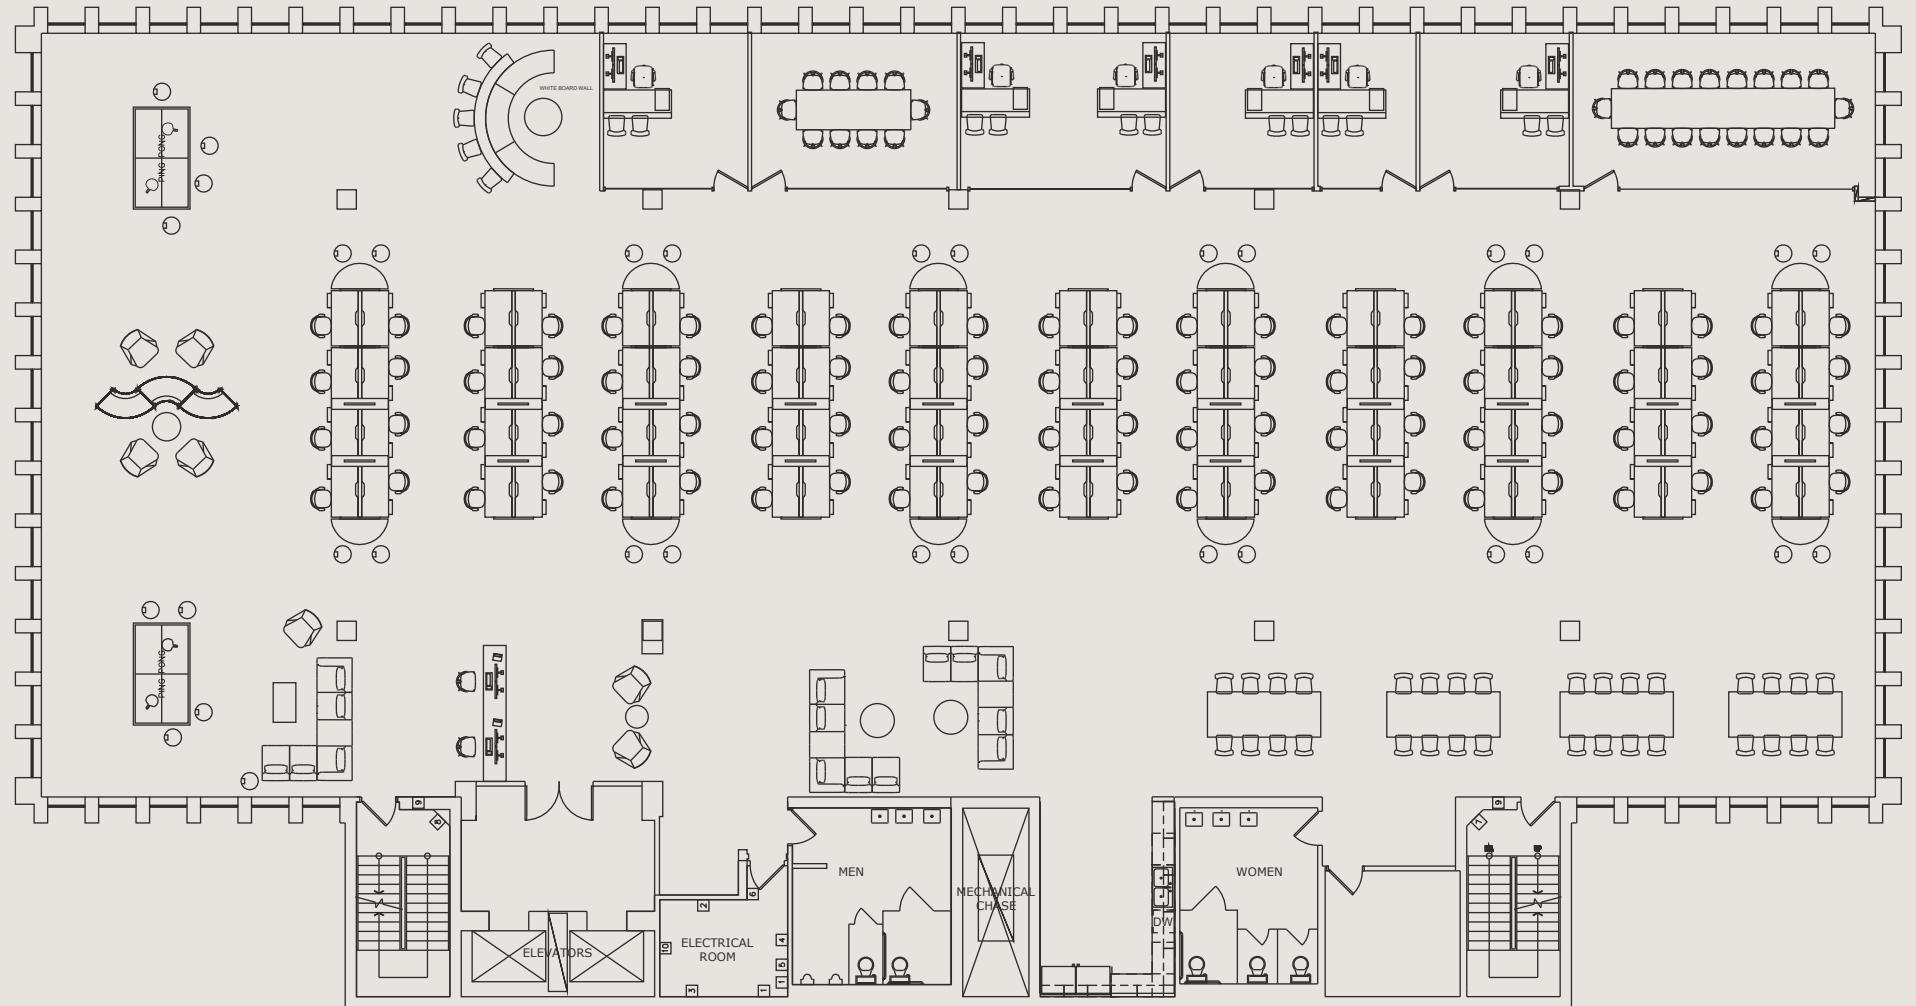

1212
SOUTH
FLOWER
STREET

LOS ANGELES, CA 90015

FULL FLOOR OF BUILT-OUT CREATIVE OFFICE SPACE NOW AVAILABLE

13,109 RSF right across the street
from the Staples Center & LA Live...

availability

SUITE	300
SIZE	13,109 RSF
RENTAL RATE	NEGOTIABLE
TERM	5-YEAR MINIMUM