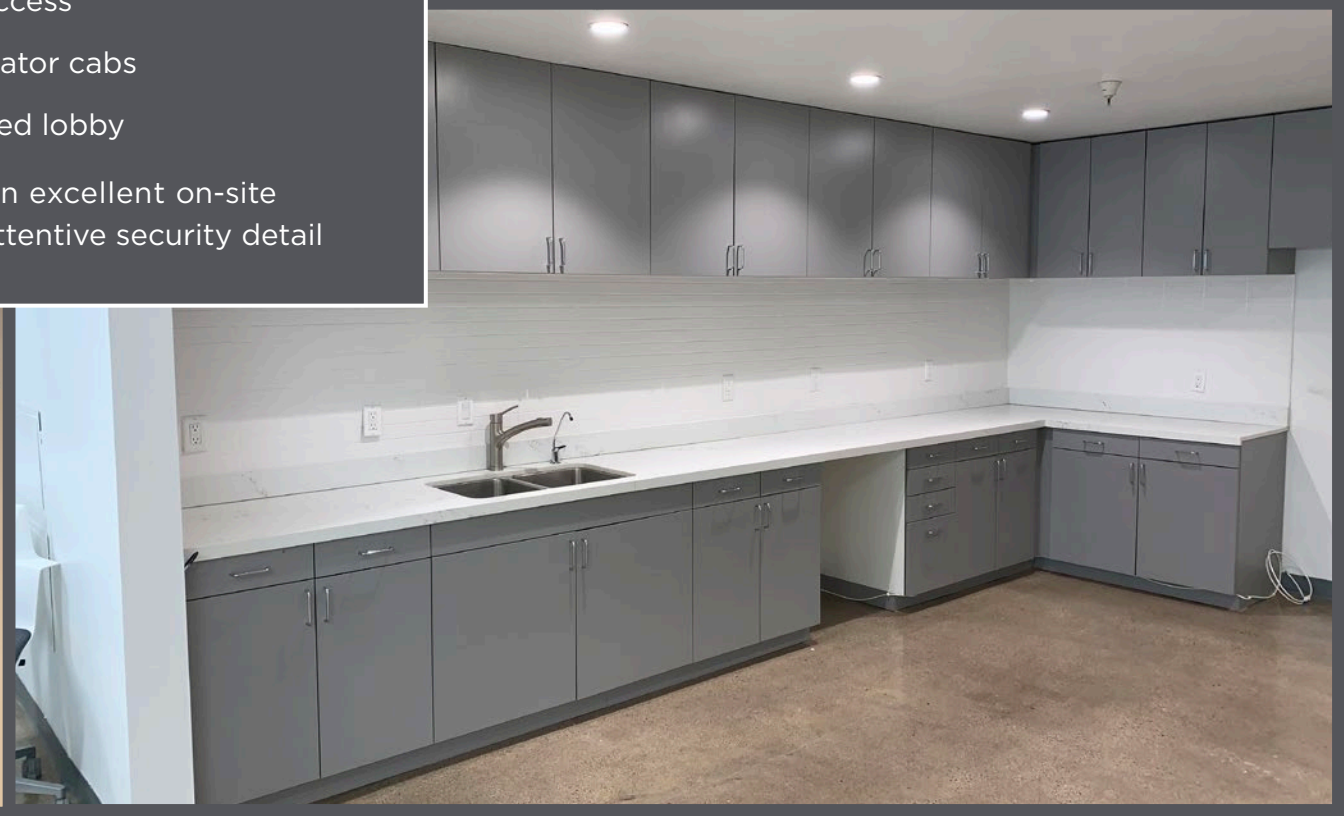

building features

- 15 foot, exposed ceilings
- Excellent natural Light
- 24/7 control access
- Upgraded elevator cabs
- Newly renovated lobby
- Managed by an excellent on-site team and an attentive security detail