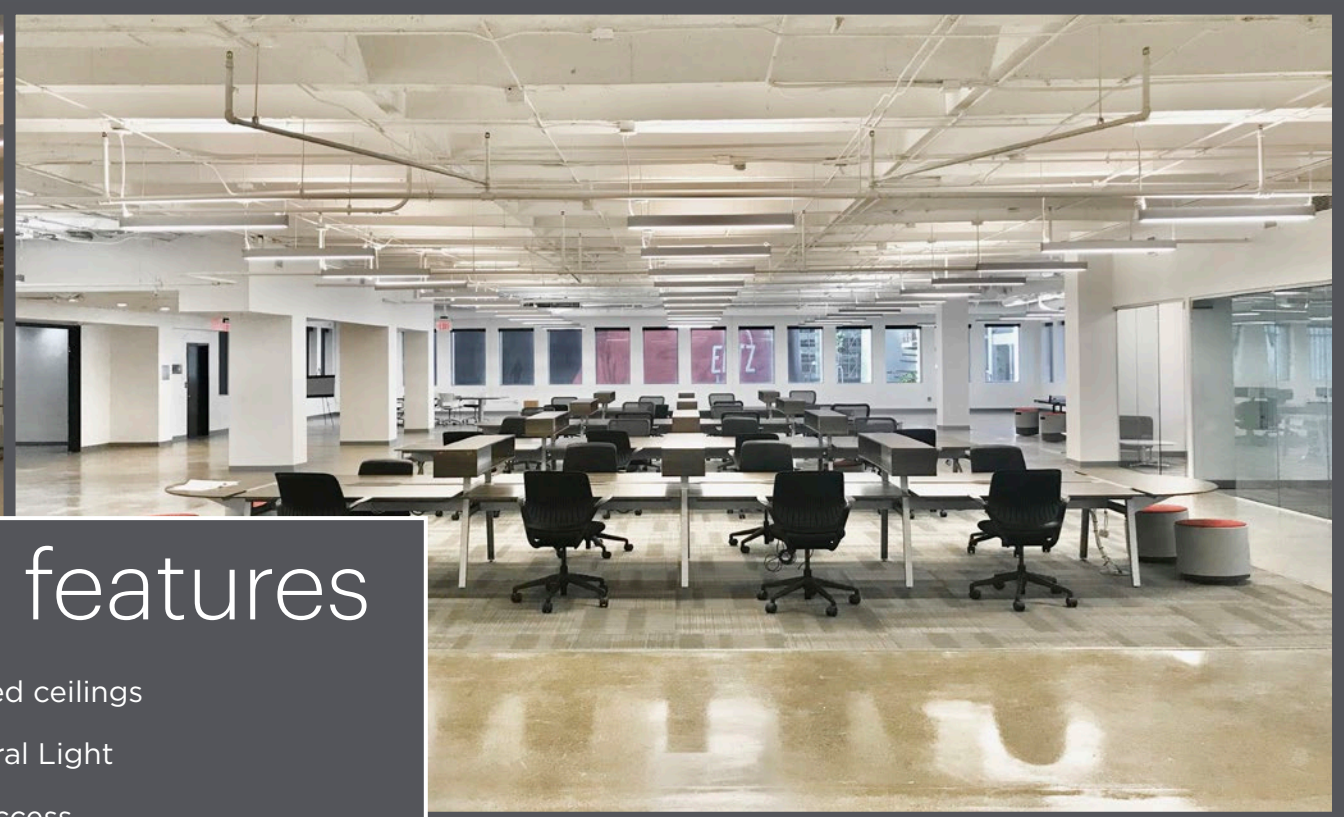

1212
SOUTH
FLOWER
STREET

LOS ANGELES, CA 90015

FULL FLOOR OF BUILT-OUT CREATIVE OFFICE SPACE NOW AVAILABLE

13,109 RSF right across the street
from the Staples Center & LA Live...

availability

SUITE	300
SIZE	13,109 RSF
RENTAL RATE	NEGOTIABLE
TERM	5-YEAR MINIMUM

building features

- 15 foot, exposed ceilings
- Excellent natural Light
- 24/7 control access
- Upgraded elevator cabs
- Newly renovated lobby
- Managed by an excellent on-site team and an attentive security detail