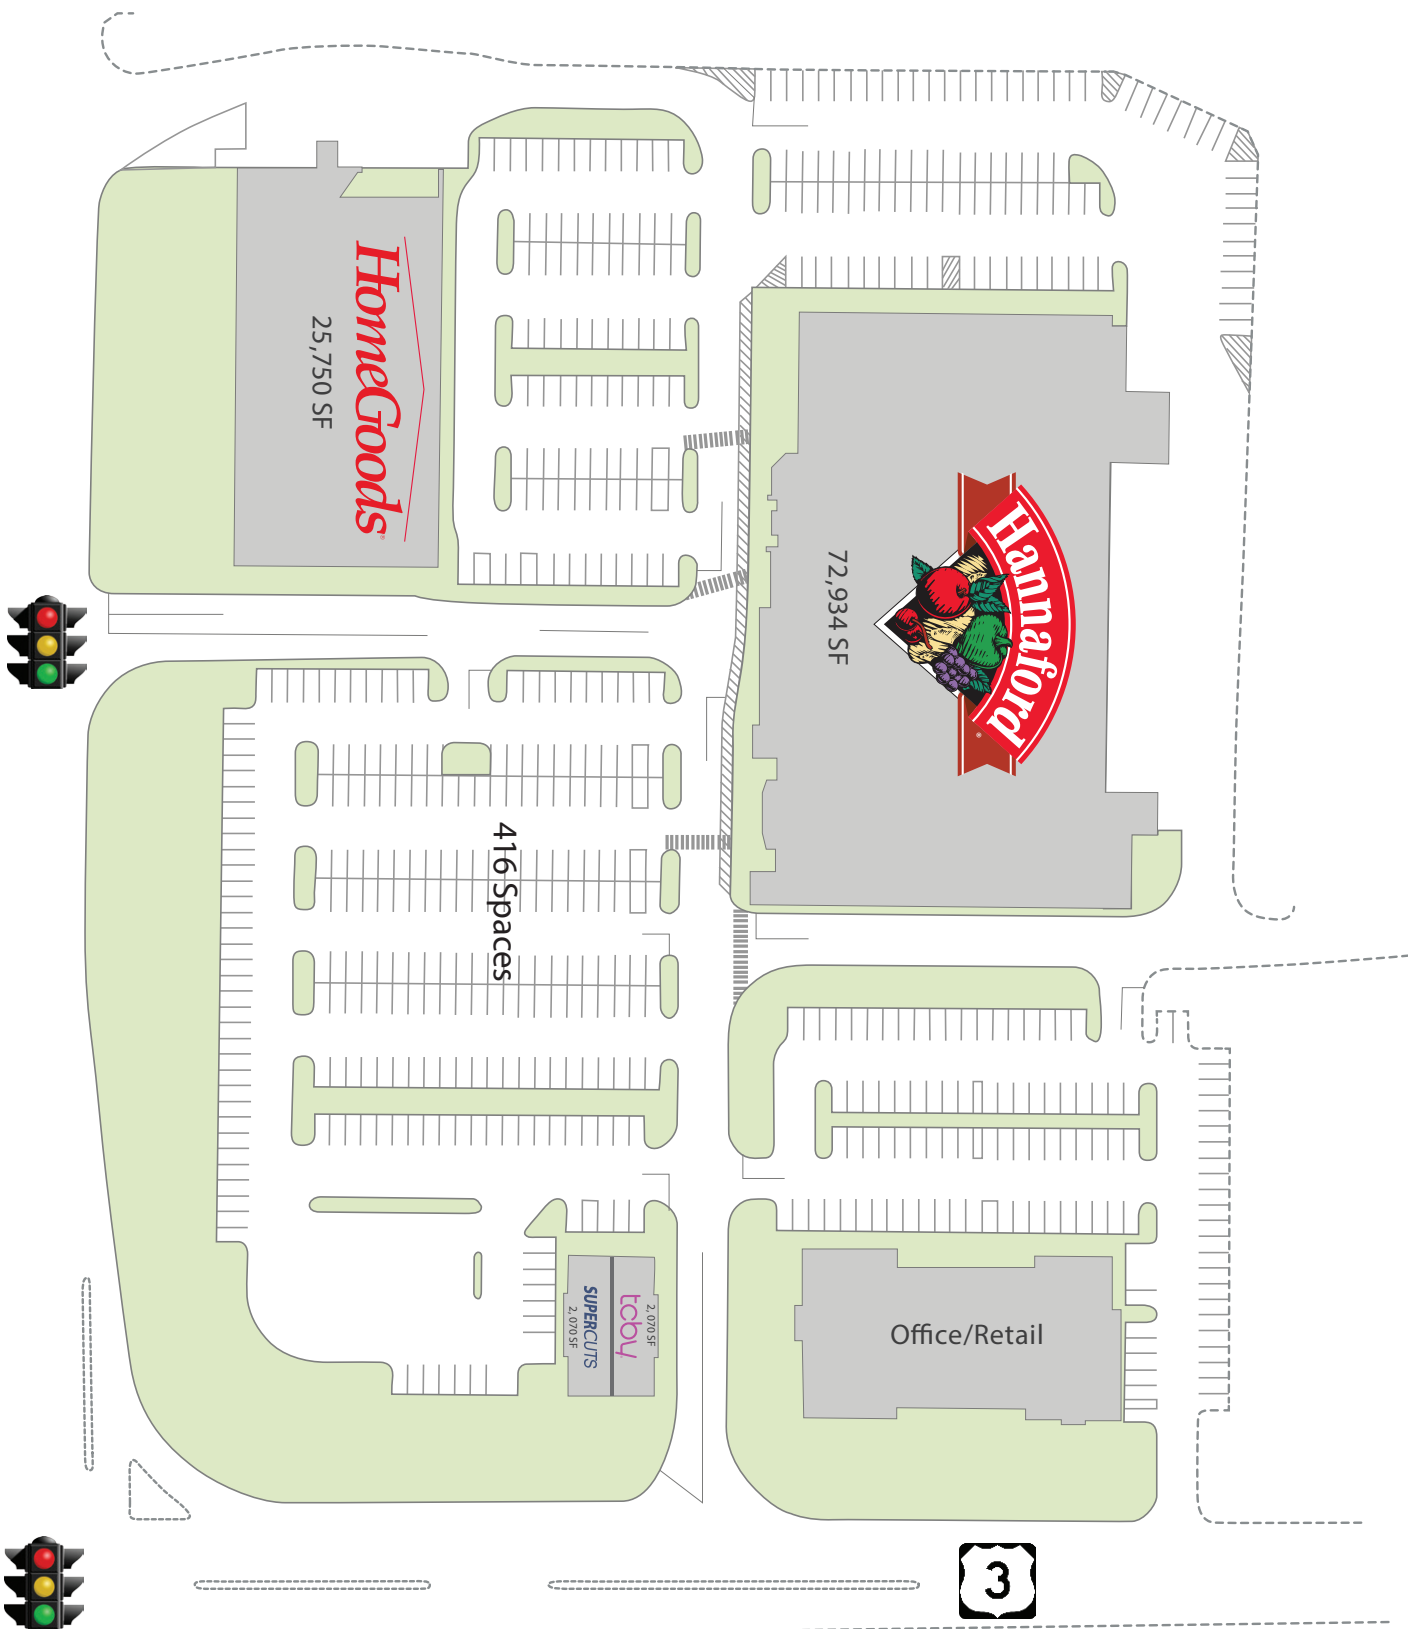

RK HANNAFORD BEDFORD

Route 3 at Kilton Road
7 Kilton Road, Bedford, NH 03110