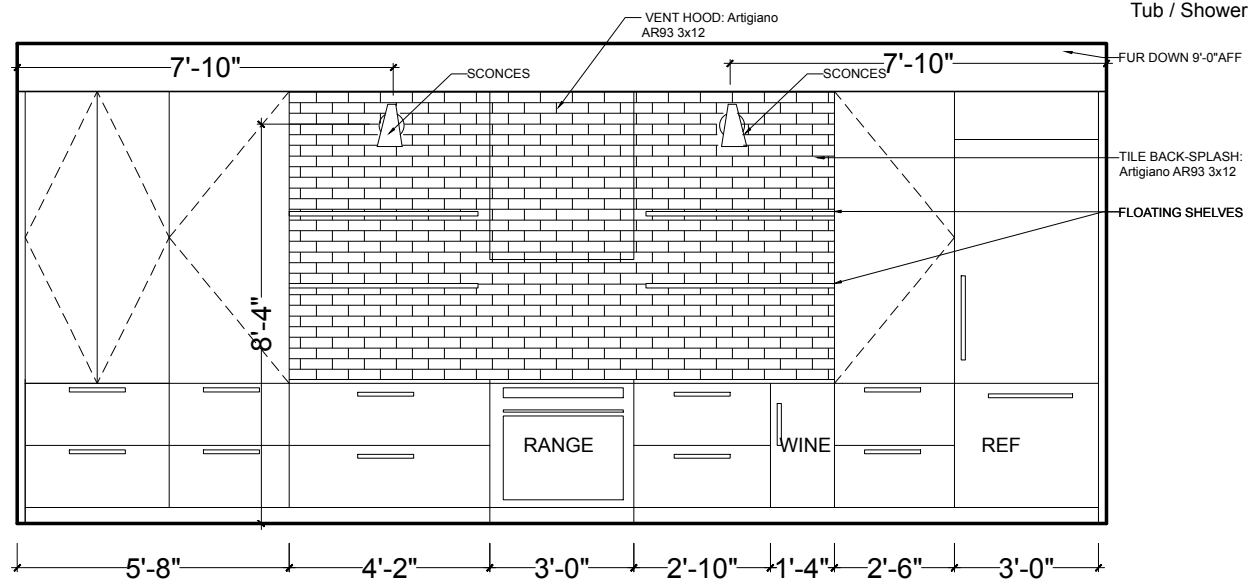

Scale: 1'-0" = 0"-1/8"

ELECTRICAL FLOOR PLAN
SCALE: 1'-0" = 0'-1/8"

- | | | | |
|--|----------------------------|--|----------------|
| | FLOOR OUTLET | | PENDANT |
| | QUADPLEX OUTLET | | SCONCE |
| | GFCI OUTLET | | 2-WAY SWITCH |
| | DUPLEX OUTLET | | CABLE OUTLET |
| | SWITCH | | PUCK LIGHTS |
| | 6' LED TRACK LIGHT | | CEILING OUTLET |
| | 4' LED RECESSED CAN LIGHTS | | |
| | EXHAUST FAN | | |

MASTER BATH ELEVATION

VAINTY / TUB Scale: 1'-0" = 0"-1/4"

MASTER BATH ELEVATION

Tub / Shower Scale: 1'-0" = 0"-1/4"

MASTER BATH ELEVATION

Vanity / Toilet / Shower Scale: 1'-0" = 0"-1/4"

KITCHEN ELEVATION

REF. / RANGE Scale: 1'-0" = 0"-1/4"