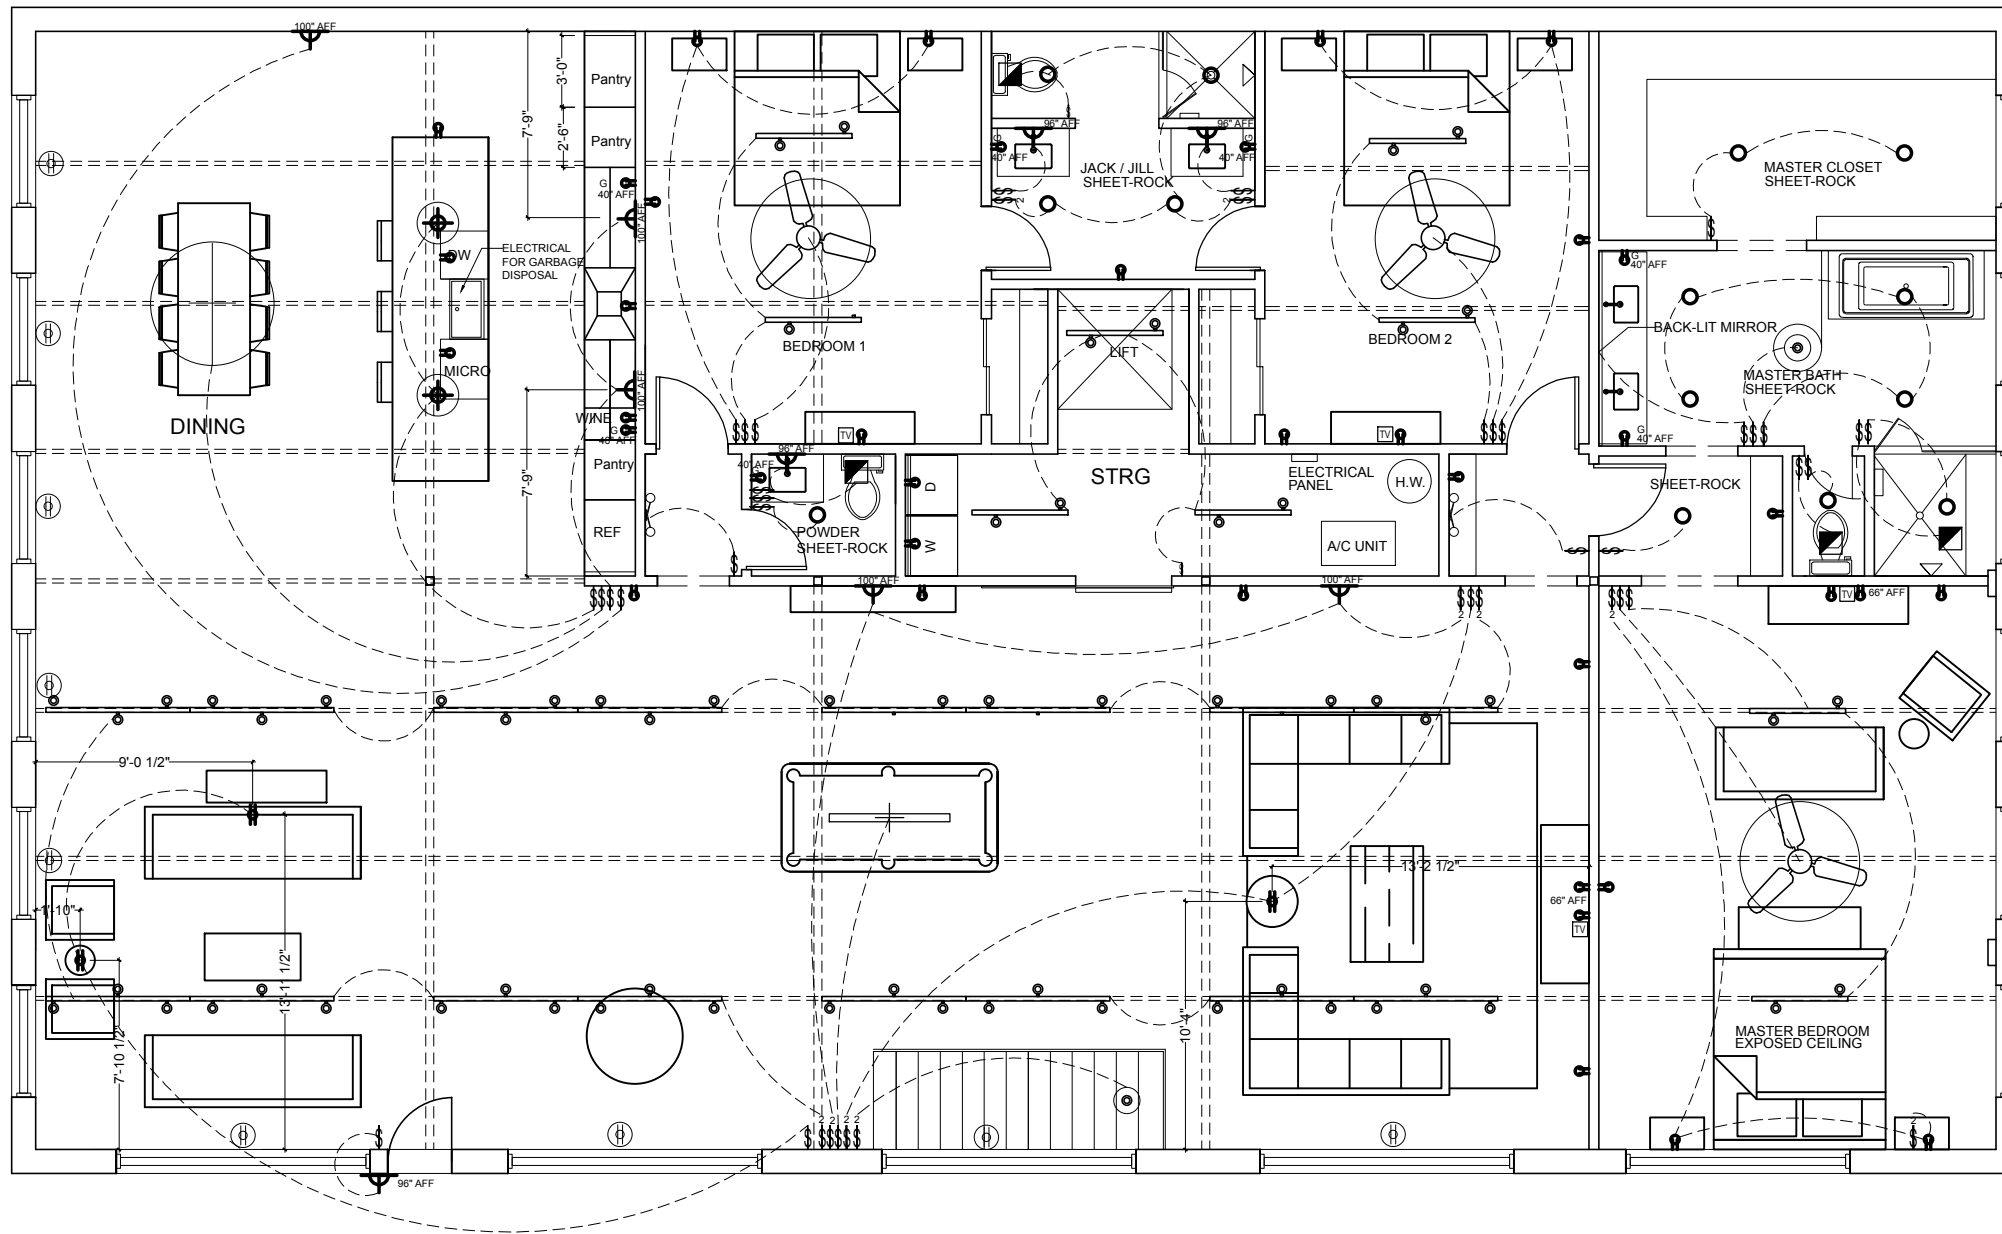

FLOOR PLAN
 Scale: 1'-0" = 0"-1/8"

- FLOOR OUTLET
- QUADPLEX OUTLET
- GFCI OUTLET
- DUPLEX OUTLET
- SWITCH
- LED TRACK LIGHT
- 4" LED RECESSED CAN LIGHTS
- EXHAUST FAN
- PENDANT
- SCONCE
- 2-WAY SWITCH
- CABLE OUTLET
- LED FLAT PANEL
- FLOOD LIGHT

ELECTRICAL FLOOR PLAN
 Scale: 1'-0" = 0"-1/8"

BREAK ROOM ELEVATION

REF. / RANGE Scale: 1'-0" = 0"-1/4"

RESTROOM 1

VANITY / TOILET Scale: 1'-0" = 0"-1/4"

RESTROOM 2

VANITY / TOILET Scale: 1'-0" = 0"-1/4"

FLOOR PLAN

Scale: 1'-0" = 0"-1/8"

ELECTRICAL FLOOR PLAN
SCALE: 1'-0" = 0'-1/8"

- | | | | |
|--|----------------------------|--|----------------|
| | FLOOR OUTLET | | PENDANT |
| | QUADPLEX OUTLET | | SCONCE |
| | GFCI OUTLET | | 2-WAY SWITCH |
| | DUPLEX OUTLET | | CABLE OUTLET |
| | SWITCH | | PUCK LIGHTS |
| | 6' LED TRACK LIGHT | | CEILING OUTLET |
| | 4' LED RECESSED CAN LIGHTS | | |
| | EXHAUST FAN | | |

GUEST BATH ELEVATION

Vanity Scale: 1'-0" = 0"-1/4"

GUEST BATH ELEVATION

Shower Scale: 1'-0" = 0"-1/4"

POWDER BATH ELEVATION

Vanity Scale: 1'-0" = 0"-1/4"

MASTER BATH ELEVATION

Vanity Scale: 1'-0" = 0"-1/4"