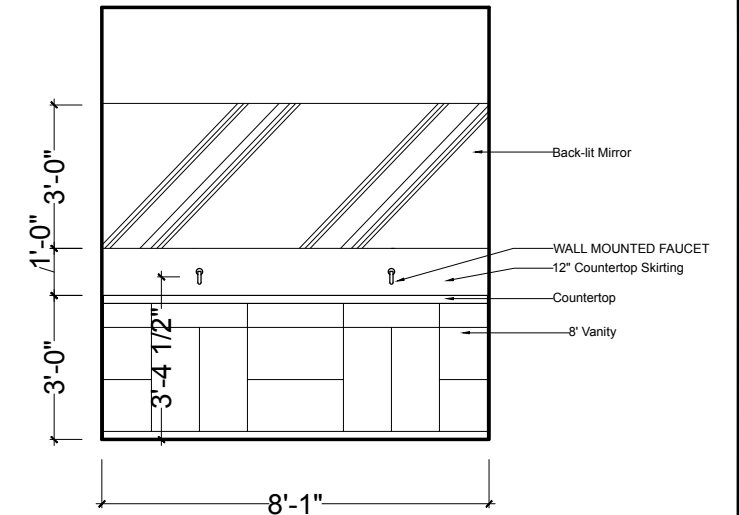

Scale: 1'-0" = 0"-1/8"

ELECTRICAL FLOOR PLAN
SCALE: 1'-0" = 0'-1/8"

- | | | | |
|--|----------------------------|--|----------------|
| | FLOOR OUTLET | | PENDANT |
| | QUADPLEX OUTLET | | SCONCE |
| | GFCI OUTLET | | 2-WAY SWITCH |
| | DUPLEX OUTLET | | CABLE OUTLET |
| | SWITCH | | PUCK LIGHTS |
| | 6' LED TRACK LIGHT | | CEILING OUTLET |
| | 4' LED RECESSED CAN LIGHTS | | |
| | EXHAUST FAN | | |

GUEST BATH ELEVATION

Vanity Scale: 1'-0" = 0"-1/4"

GUEST BATH ELEVATION

Shower Scale: 1'-0" = 0"-1/4"

POWDER BATH ELEVATION

Vanity Scale: 1'-0" = 0"-1/4"

MASTER BATH ELEVATION

Vanity Scale: 1'-0" = 0"-1/4"

MASTER BATH ELEVATION

VAINTY / TUB Scale: 1'-0" = 0"-1/4"

MASTER BATH ELEVATION

Tub / Shower Scale: 1'-0" = 0"-1/4"

MASTER BATH ELEVATION

Vanity / Toilet / Shower Scale: 1'-0" = 0"-1/4"

KITCHEN ELEVATION

REF. / RANGE Scale: 1'-0" = 0"-1/4"