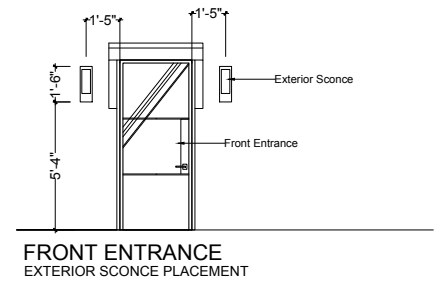

FLOOR PLAN
 Scale: 1'-0" = 0"-1/8"

- FLOOR OUTLET
- QUADPLEX OUTLET
- GFCI OUTLET
- DUPLEX OUTLET
- SWITCH
- LED TRACK LIGHT
- 4" LED RECESSED CAN LIGHTS
- EXHAUST FAN
- PENDANT
- SCONCE
- 2-WAY SWITCH
- CABLE OUTLET
- LED FLAT PANEL
- FLOOD LIGHT

Scale: 1'-0" = 0"-1/8"

ELECTRICAL FLOOR PLAN
SCALE: 1'-0" = 0'-1/8"

- | | | | |
|--|----------------------------|--|----------------|
| | FLOOR OUTLET | | PENDANT |
| | QUADPLEX OUTLET | | SCONCE |
| | GFCI OUTLET | | 2-WAY SWITCH |
| | DUPLEX OUTLET | | CABLE OUTLET |
| | SWITCH | | PUCK LIGHTS |
| | 6' LED TRACK LIGHT | | CEILING OUTLET |
| | 4' LED RECESSED CAN LIGHTS | | |
| | EXHAUST FAN | | |