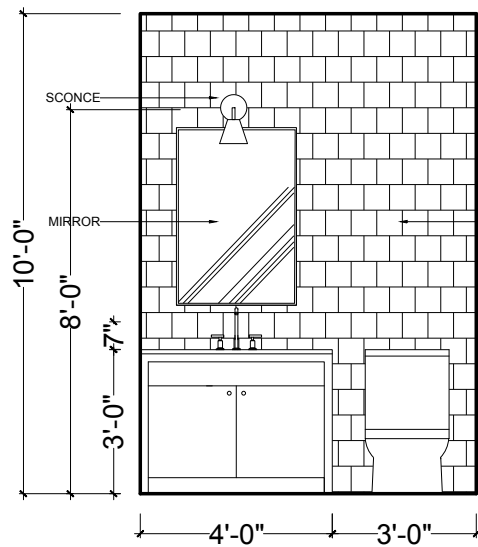

FLOOR PLAN
 Scale: 1'-0" = 0"-1/8"

- FLOOR OUTLET
- QUADPLEX OUTLET
- GFCI OUTLET
- DUPLEX OUTLET
- SWITCH
- LED TRACK LIGHT
- 4" LED RECESSED CAN LIGHTS
- EXHAUST FAN
- PENDANT
- SCONCE
- 2-WAY SWITCH
- CABLE OUTLET
- LED FLAT PANEL
- FLOOD LIGHT

ELECTRICAL FLOOR PLAN
 Scale: 1'-0" = 0"-1/8"

BREAK ROOM ELEVATION

REF. / RANGE Scale: 1'-0" = 0"-1/4"

RESTROOM 1

VANITY / TOILET Scale: 1'-0" = 0"-1/4"

RESTROOM 2

VANITY / TOILET Scale: 1'-0" = 0"-1/4"

FLOOR PLAN

Scale: 1'-0" = 0"-1/8"

ELECTRICAL FLOOR PLAN
SCALE: 1'-0" = 0'-1/8"

- | | | | |
|--|----------------------------|--|----------------|
| | FLOOR OUTLET | | PENDANT |
| | QUADPLEX OUTLET | | SCONCE |
| | GFCI OUTLET | | 2-WAY SWITCH |
| | DUPLEX OUTLET | | CABLE OUTLET |
| | SWITCH | | PUCK LIGHTS |
| | 6' LED TRACK LIGHT | | CEILING OUTLET |
| | 4' LED RECESSED CAN LIGHTS | | |
| | EXHAUST FAN | | |

MASTER BATH ELEVATION

VAINTY / TUB Scale: 1'-0" = 0"-1/4"

MASTER BATH ELEVATION

Tub / Shower Scale: 1'-0" = 0"-1/4"

MASTER BATH ELEVATION

Vanity / Toilet / Shower Scale: 1'-0" = 0"-1/4"

KITCHEN ELEVATION

REF. / RANGE Scale: 1'-0" = 0"-1/4"