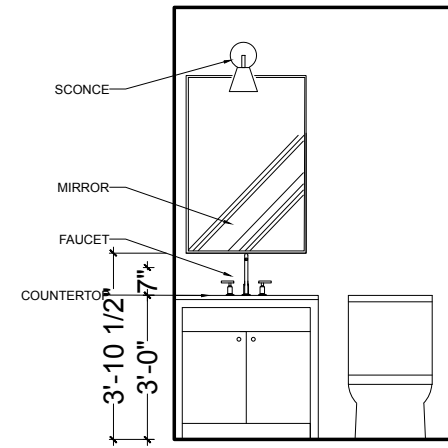

POWDER BATH ELEVATION

Vanity Scale: 1'-0" = 0"-1/4"