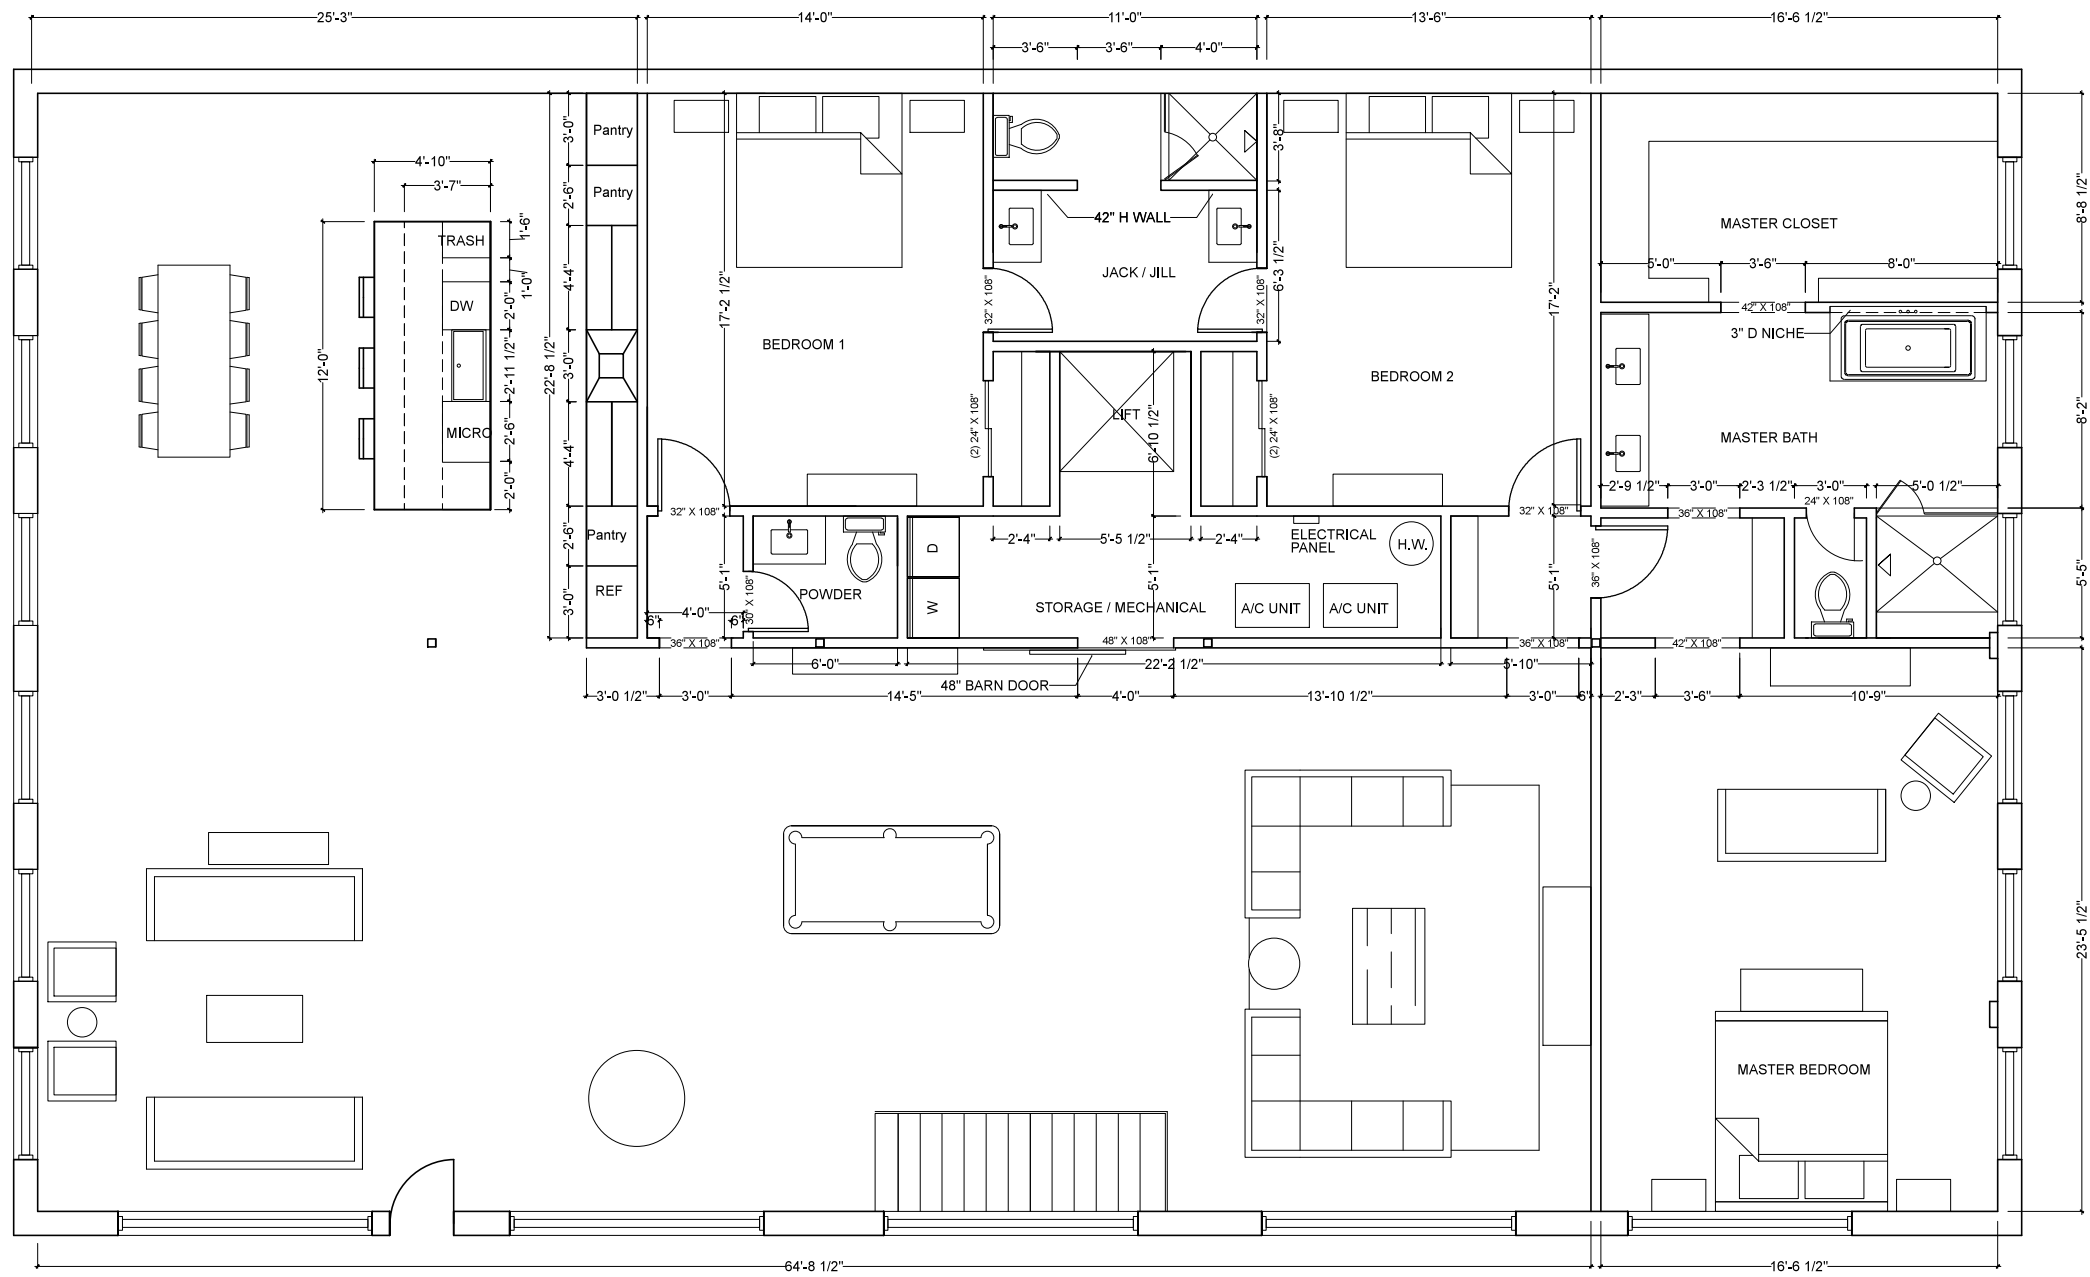

FLOOR PLAN
 Scale: 1'-0" = 0"-1/8"

- FLOOR OUTLET
- QUADPLEX OUTLET
- GFCI OUTLET
- DUPLEX OUTLET
- SWITCH
- LED TRACK LIGHT
- 4" LED RECESSED CAN LIGHTS
- EXHAUST FAN
- PENDANT
- SCONCE
- 2-WAY SWITCH
- CABLE OUTLET
- LED FLAT PANEL
- FLOOD LIGHT

ELECTRICAL FLOOR PLAN
 Scale: 1'-0" = 0"-1/8"

BREAK ROOM ELEVATION

REF. / RANGE Scale: 1'-0" = 0"-1/4"

RESTROOM 1

VANITY / TOILET Scale: 1'-0" = 0"-1/4"

RESTROOM 2

VANITY / TOILET Scale: 1'-0" = 0"-1/4"

FLOOR PLAN

Scale: 1'-0" = 0"-1/8"

ELECTRICAL FLOOR PLAN
SCALE: 1'-0" = 0'-1/8"

- | | | | |
|--|----------------------------|--|----------------|
| | FLOOR OUTLET | | PENDANT |
| | QUADPLEX OUTLET | | SCONCE |
| | GFCI OUTLET | | 2-WAY SWITCH |
| | DUPLEX OUTLET | | CABLE OUTLET |
| | SWITCH | | PUCK LIGHTS |
| | 6' LED TRACK LIGHT | | CEILING OUTLET |
| | 4' LED RECESSED CAN LIGHTS | | |
| | EXHAUST FAN | | |

GUEST BATH ELEVATION

Vanity Scale: 1'-0" = 0"-1/4"

GUEST BATH ELEVATION

Shower Scale: 1'-0" = 0"-1/4"

POWDER BATH ELEVATION

Vanity Scale: 1'-0" = 0"-1/4"

MASTER BATH ELEVATION

Vanity Scale: 1'-0" = 0"-1/4"