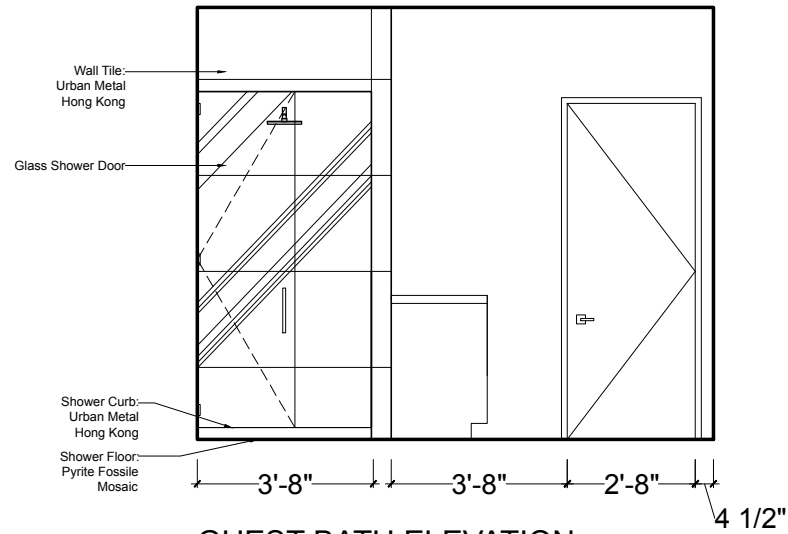

FLOOR PLAN
 Scale: 1'-0" = 0"-1/8"

- FLOOR OUTLET
- QUADPLEX OUTLET
- GFCI OUTLET
- DUPLEX OUTLET
- SWITCH
- LED TRACK LIGHT
- 4" LED RECESSED CAN LIGHTS
- EXHAUST FAN
- PENDANT
- SCONCE
- 2-WAY SWITCH
- CABLE OUTLET
- LED FLAT PANEL
- FLOOD LIGHT

Scale: 1'-0" = 0"-1/8"

ELECTRICAL FLOOR PLAN
SCALE: 1'-0" = 0'-1/8"

- | | | | |
|--|----------------------------|--|----------------|
| | FLOOR OUTLET | | PENDANT |
| | QUADPLEX OUTLET | | SCONCE |
| | GFCI OUTLET | | 2-WAY SWITCH |
| | DUPLEX OUTLET | | CABLE OUTLET |
| | SWITCH | | PUCK LIGHTS |
| | 6' LED TRACK LIGHT | | CEILING OUTLET |
| | 4' LED RECESSED CAN LIGHTS | | |
| | EXHAUST FAN | | |

GUEST BATH ELEVATION

Vanity Scale: 1'-0" = 0"-1/4"

GUEST BATH ELEVATION

Shower Scale: 1'-0" = 0"-1/4"

POWDER BATH ELEVATION

Vanity Scale: 1'-0" = 0"-1/4"

MASTER BATH ELEVATION

Vanity Scale: 1'-0" = 0"-1/4"

MASTER BATH ELEVATION

VAINTY / TUB Scale: 1'-0" = 0"-1/4"

MASTER BATH ELEVATION

Tub / Shower Scale: 1'-0" = 0"-1/4"

MASTER BATH ELEVATION

Vanity / Toilet / Shower Scale: 1'-0" = 0"-1/4"

KITCHEN ELEVATION

REF. / RANGE Scale: 1'-0" = 0"-1/4"