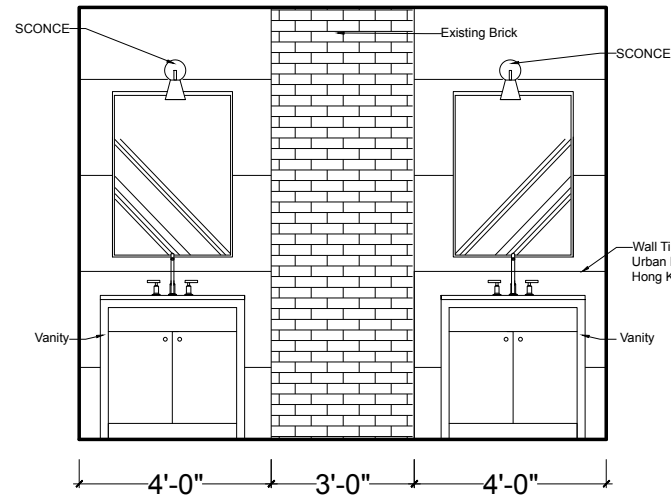

FLOOR PLAN
 Scale: 1'-0" = 0"-1/8"

- FLOOR OUTLET
- QUADPLEX OUTLET
- GFCI OUTLET
- DUPLEX OUTLET
- SWITCH
- LED TRACK LIGHT
- 4" LED RECESSED CAN LIGHTS
- EXHAUST FAN
- PENDANT
- SCONCE
- 2-WAY SWITCH
- CABLE OUTLET
- LED FLAT PANEL
- FLOOD LIGHT

ELECTRICAL FLOOR PLAN
 Scale: 1'-0" = 0"-1/8"

BREAK ROOM ELEVATION

REF. / RANGE Scale: 1'-0" = 0"-1/4"

RESTROOM 1

VANITY / TOILET Scale: 1'-0" = 0"-1/4"

RESTROOM 2

VANITY / TOILET Scale: 1'-0" = 0"-1/4"

FLOOR PLAN

Scale: 1'-0" = 0"-1/8"

ELECTRICAL FLOOR PLAN
SCALE: 1'-0" = 0'-1/8"

- | | | | |
|--|----------------------------|--|----------------|
| | FLOOR OUTLET | | PENDANT |
| | QUADPLEX OUTLET | | SCONCE |
| | GFCI OUTLET | | 2-WAY SWITCH |
| | DUPLEX OUTLET | | CABLE OUTLET |
| | SWITCH | | PUCK LIGHTS |
| | 6' LED TRACK LIGHT | | CEILING OUTLET |
| | 4' LED RECESSED CAN LIGHTS | | |
| | EXHAUST FAN | | |