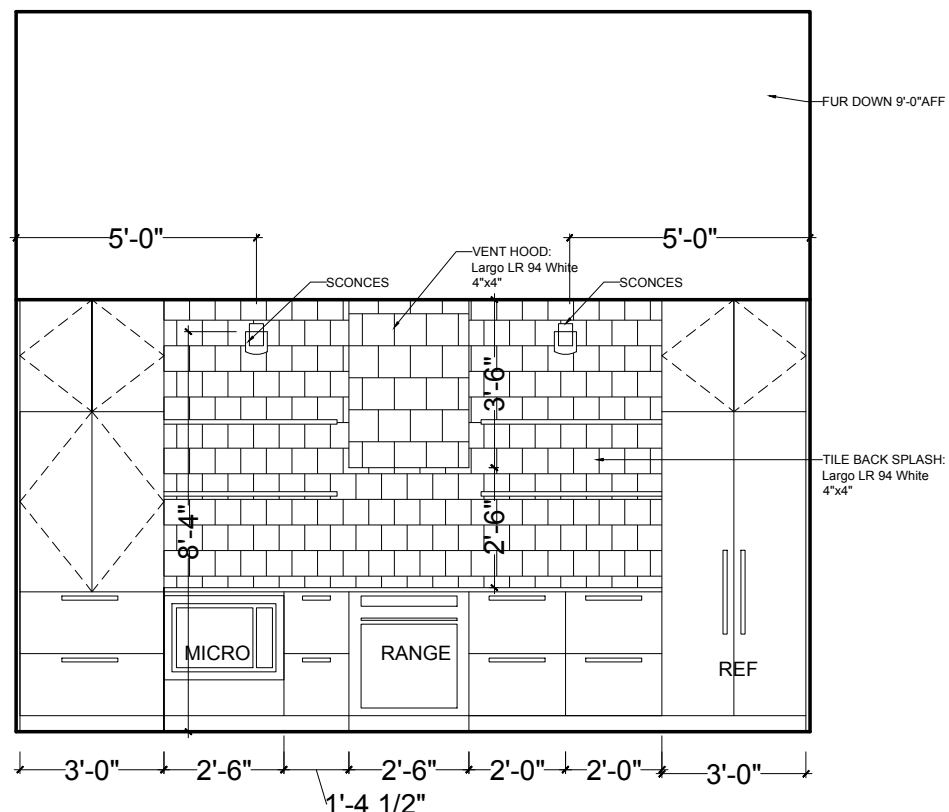

FLOOR PLAN
 Scale: 1'-0" = 0"-1/8"

- FLOOR OUTLET
- QUADPLEX OUTLET
- GFCI OUTLET
- DUPLEX OUTLET
- SWITCH
- LED TRACK LIGHT
- 4" LED RECESSED CAN LIGHTS
- EXHAUST FAN
- PENDANT
- SCONCE
- 2-WAY SWITCH
- CABLE OUTLET
- LED FLAT PANEL
- FLOOD LIGHT

ELECTRICAL FLOOR PLAN
 Scale: 1'-0" = 0"-1/8"

BREAK ROOM ELEVATION

REF. / RANGE Scale: 1'-0" = 0"-1/4"

RESTROOM 1

VANITY / TOILET Scale: 1'-0" = 0"-1/4"

RESTROOM 2

VANITY / TOILET Scale: 1'-0" = 0"-1/4"

FLOOR PLAN

Scale: 1'-0" = 0"-1/8"

ELECTRICAL FLOOR PLAN
SCALE: 1'-0" = 0'-1/8"

- | | | | |
|--|----------------------------|--|----------------|
| | FLOOR OUTLET | | PENDANT |
| | QUADPLEX OUTLET | | SCONCE |
| | GFCI OUTLET | | 2-WAY SWITCH |
| | DUPLEX OUTLET | | CABLE OUTLET |
| | SWITCH | | PUCK LIGHTS |
| | 6' LED TRACK LIGHT | | CEILING OUTLET |
| | 4' LED RECESSED CAN LIGHTS | | |
| | EXHAUST FAN | | |

MASTER BATH ELEVATION

VAINTY / TUB Scale: 1'-0" = 0"-1/4"

MASTER BATH ELEVATION

Tub / Shower Scale: 1'-0" = 0"-1/4"

MASTER BATH ELEVATION

Vanity / Toilet / Shower Scale: 1'-0" = 0"-1/4"

KITCHEN ELEVATION

REF. / RANGE Scale: 1'-0" = 0"-1/4"