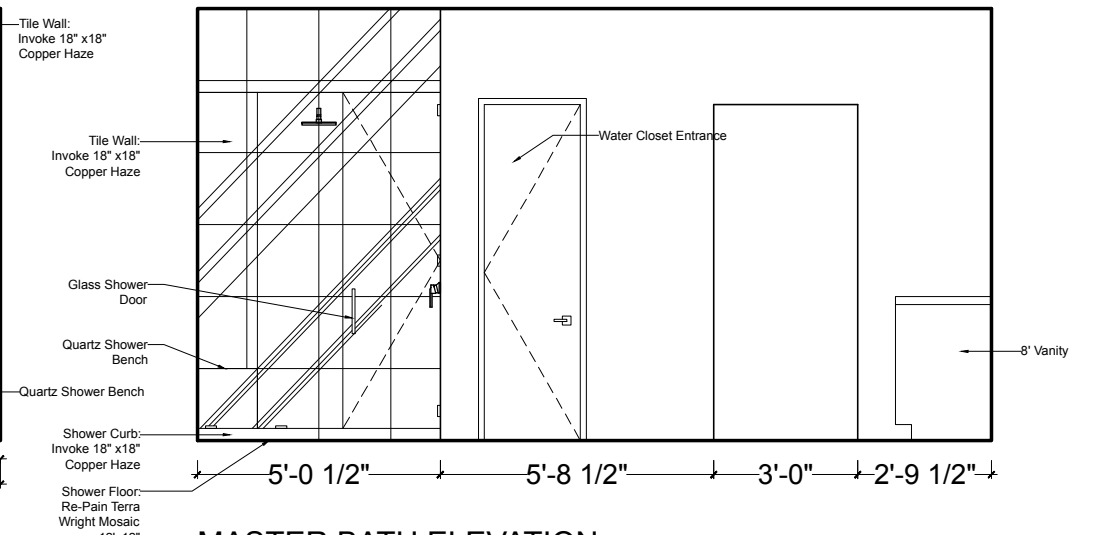

Scale: 1'-0" = 0"-1/8"

ELECTRICAL FLOOR PLAN
SCALE: 1'-0" = 0'-1/8"

- | | | | |
|--|----------------------------|--|----------------|
| | FLOOR OUTLET | | PENDANT |
| | QUADPLEX OUTLET | | SCONCE |
| | GFCI OUTLET | | 2-WAY SWITCH |
| | DUPLEX OUTLET | | CABLE OUTLET |
| | SWITCH | | PUCK LIGHTS |
| | 6' LED TRACK LIGHT | | CEILING OUTLET |
| | 4' LED RECESSED CAN LIGHTS | | |
| | EXHAUST FAN | | |

GUEST BATH ELEVATION

Vanity Scale: 1'-0" = 0"-1/4"

GUEST BATH ELEVATION

Shower Scale: 1'-0" = 0"-1/4"

POWDER BATH ELEVATION

Vanity Scale: 1'-0" = 0"-1/4"

MASTER BATH ELEVATION

Vanity Scale: 1'-0" = 0"-1/4"

MASTER BATH ELEVATION

VAINTY / TUB Scale: 1'-0" = 0"-1/4"

MASTER BATH ELEVATION

Tub / Shower Scale: 1'-0" = 0"-1/4"

MASTER BATH ELEVATION

Vanity / Toilet / Shower Scale: 1'-0" = 0"-1/4"

KITCHEN ELEVATION

REF. / RANGE Scale: 1'-0" = 0"-1/4"