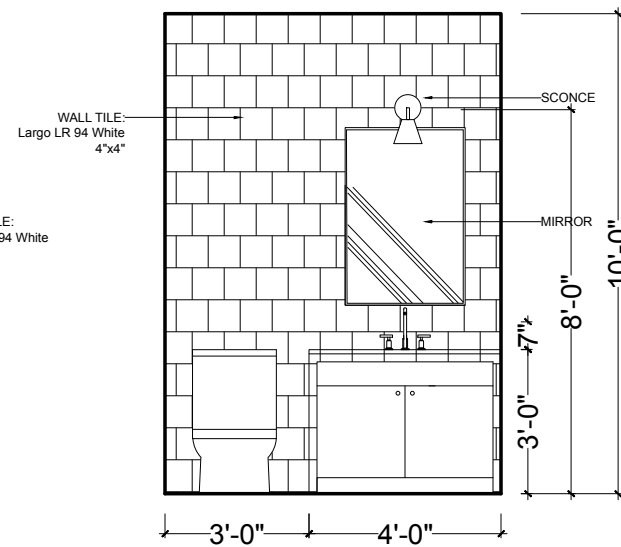

FLOOR PLAN
 Scale: 1'-0" = 0"-1/8"

- FLOOR OUTLET
- QUADPLEX OUTLET
- GFCI OUTLET
- DUPLEX OUTLET
- SWITCH
- LED TRACK LIGHT
- 4" LED RECESSED CAN LIGHTS
- EXHAUST FAN
- PENDANT
- SCONCE
- 2-WAY SWITCH
- CABLE OUTLET
- LED FLAT PANEL
- FLOOD LIGHT

ELECTRICAL FLOOR PLAN
 Scale: 1'-0" = 0"-1/8"

BREAK ROOM ELEVATION

REF. / RANGE Scale: 1'-0" = 0"-1/4"

RESTROOM 1

VANITY / TOILET Scale: 1'-0" = 0"-1/4"

RESTROOM 2

VANITY / TOILET Scale: 1'-0" = 0"-1/4"

FLOOR PLAN

Scale: 1'-0" = 0"-1/8"

ELECTRICAL FLOOR PLAN
SCALE: 1'-0" = 0'-1/8"

- | | | | |
|--|----------------------------|--|----------------|
| | FLOOR OUTLET | | PENDANT |
| | QUADPLEX OUTLET | | SCONCE |
| | GFCI OUTLET | | 2-WAY SWITCH |
| | DUPLEX OUTLET | | CABLE OUTLET |
| | SWITCH | | PUCK LIGHTS |
| | 6' LED TRACK LIGHT | | CEILING OUTLET |
| | 4' LED RECESSED CAN LIGHTS | | |
| | EXHAUST FAN | | |