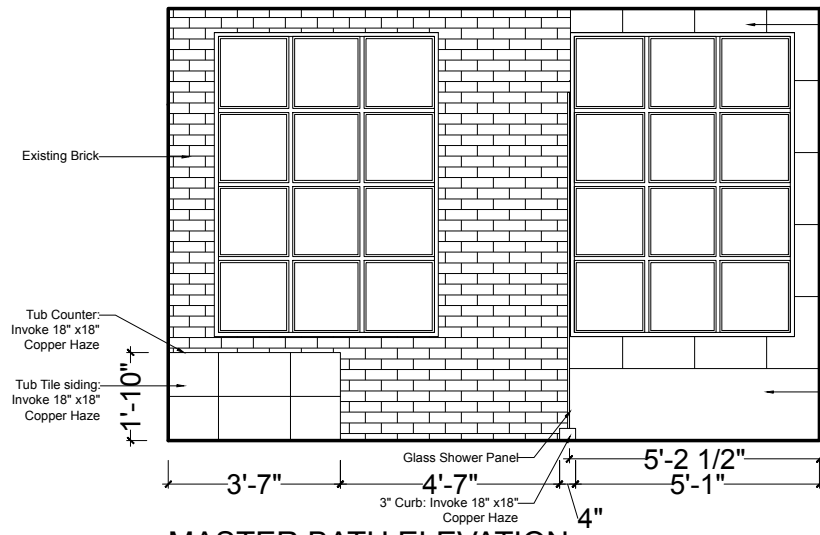

GUEST BATH ELEVATION

Vanity Scale: 1'-0" = 0"-1/4"

GUEST BATH ELEVATION

Shower Scale: 1'-0" = 0"-1/4"

POWDER BATH ELEVATION

Vanity Scale: 1'-0" = 0"-1/4"

MASTER BATH ELEVATION

Vanity Scale: 1'-0" = 0"-1/4"

MASTER BATH ELEVATION

VAINTY / TUB Scale: 1'-0" = 0"-1/4"

MASTER BATH ELEVATION

Tub / Shower Scale: 1'-0" = 0"-1/4"

MASTER BATH ELEVATION

Vanity / Toilet / Shower Scale: 1'-0" = 0"-1/4"

KITCHEN ELEVATION

REF. / RANGE Scale: 1'-0" = 0"-1/4"