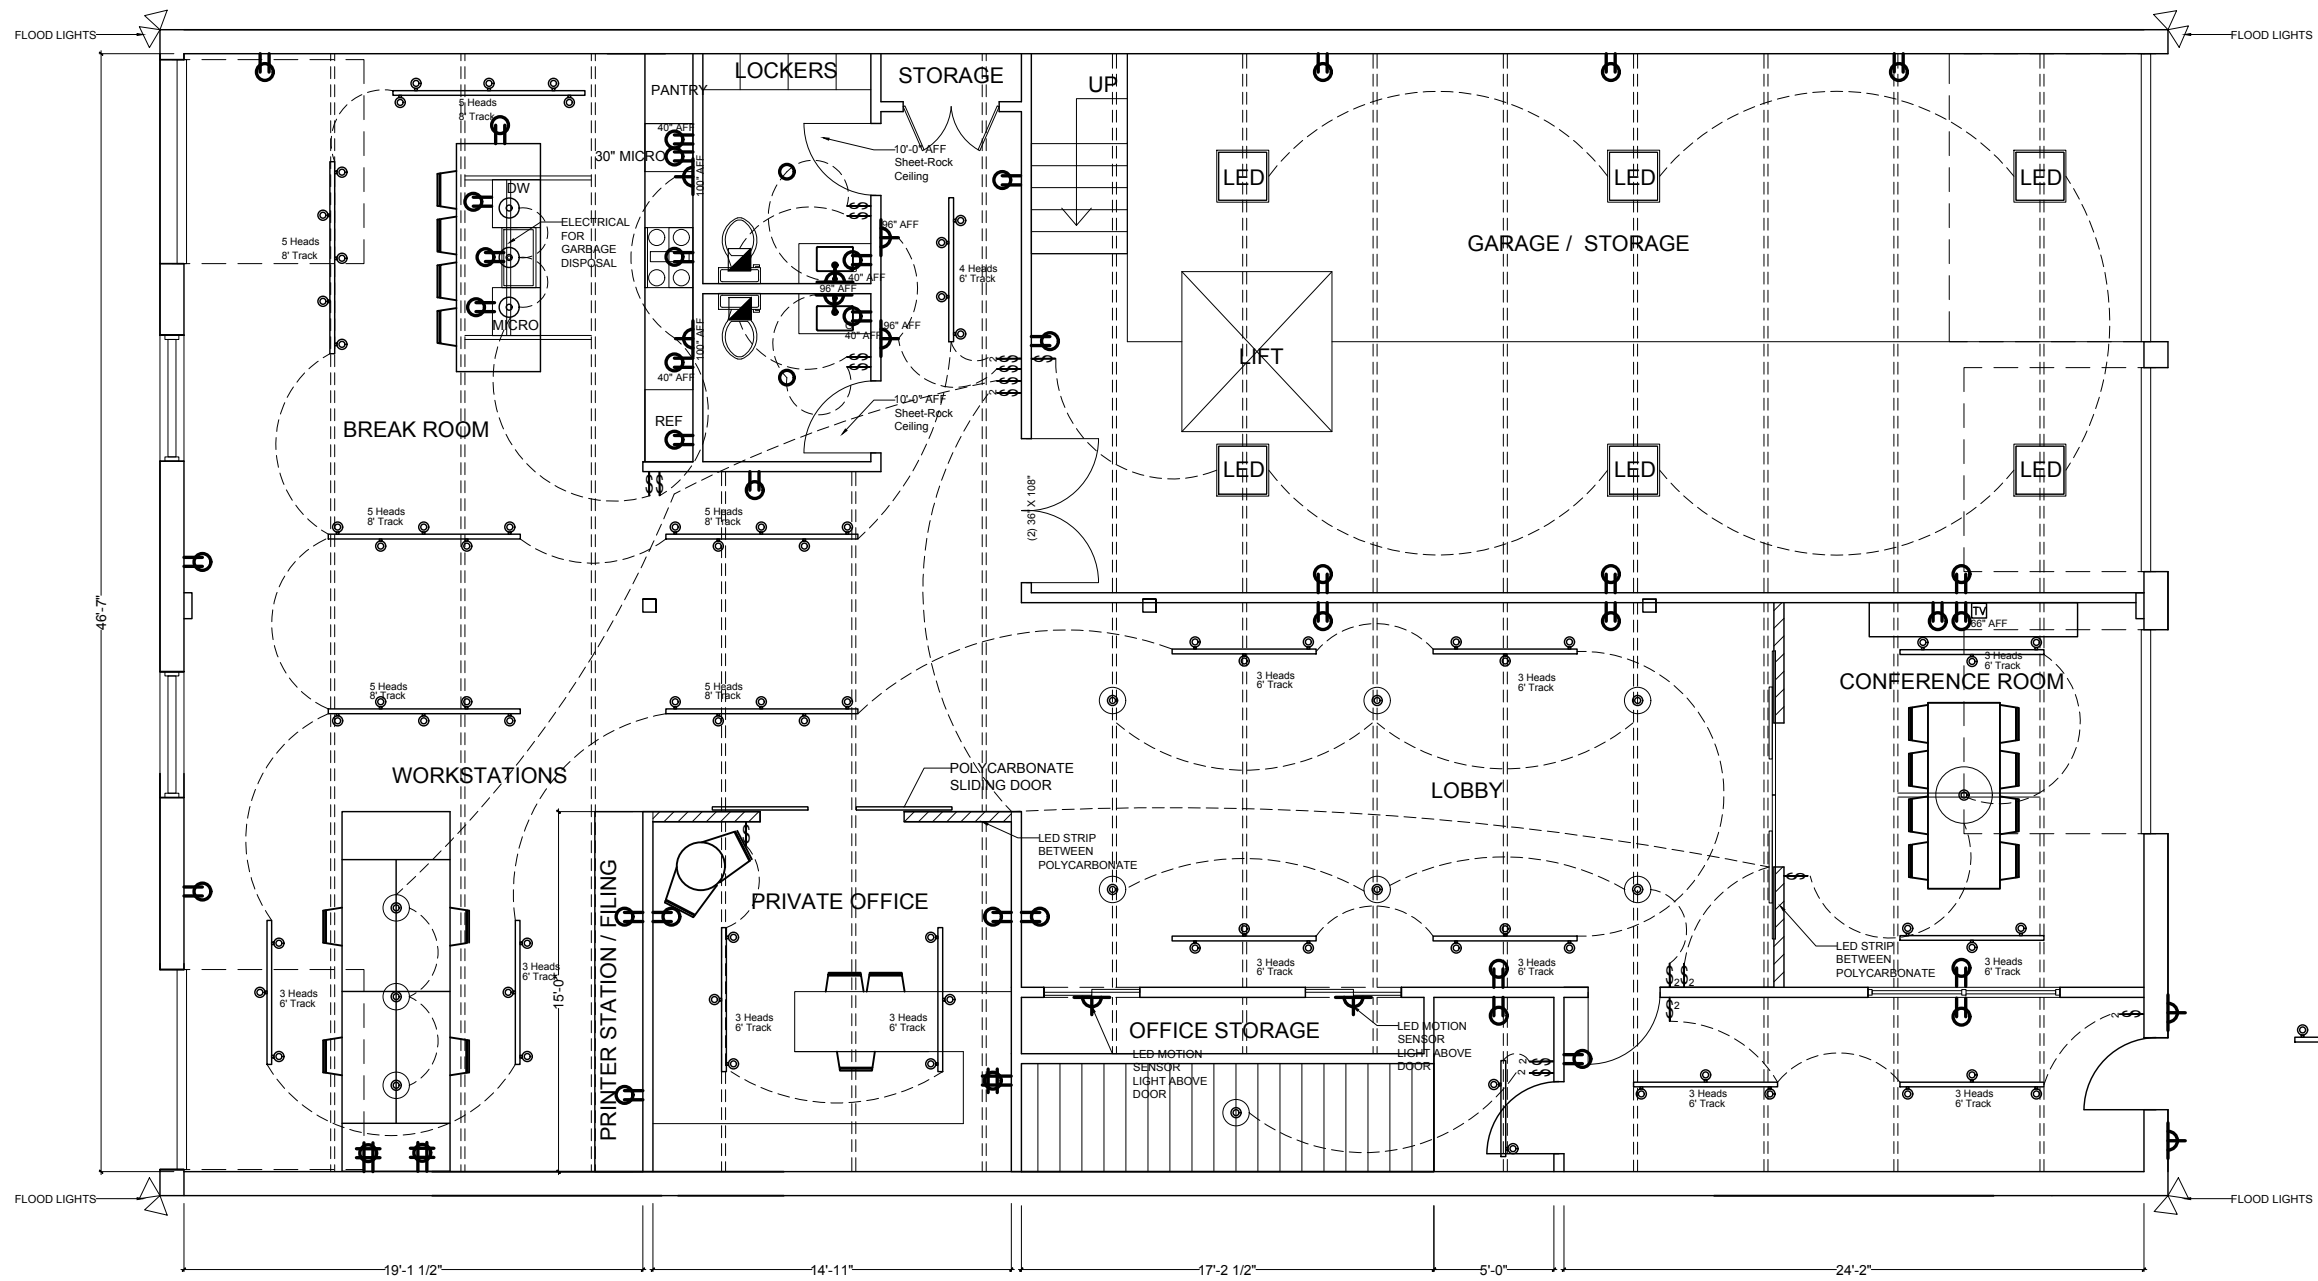

FLOOR PLAN
 Scale: 1'-0" = 0"-1/8"

- FLOOR OUTLET
- QUADPLEX OUTLET
- GFCI OUTLET
- DUPLEX OUTLET
- SWITCH
- LED TRACK LIGHT
- 4" LED RECESSED CAN LIGHTS
- EXHAUST FAN
- PENDANT
- SCONCE
- 2-WAY SWITCH
- CABLE OUTLET
- LED FLAT PANEL
- FLOOD LIGHT

ELECTRICAL FLOOR PLAN
 Scale: 1'-0" = 0"-1/8"

BREAK ROOM ELEVATION

REF. / RANGE Scale: 1'-0" = 0"-1/4"

RESTROOM 1

VANITY / TOILET Scale: 1'-0" = 0"-1/4"

RESTROOM 2

VANITY / TOILET Scale: 1'-0" = 0"-1/4"

FLOOR PLAN

Scale: 1'-0" = 0"-1/8"

ELECTRICAL FLOOR PLAN
SCALE: 1'-0" = 0'-1/8"

- | | | | |
|--|----------------------------|--|----------------|
| | FLOOR OUTLET | | PENDANT |
| | QUADPLEX OUTLET | | SCONCE |
| | GFCI OUTLET | | 2-WAY SWITCH |
| | DUPLEX OUTLET | | CABLE OUTLET |
| | SWITCH | | PUCK LIGHTS |
| | 6' LED TRACK LIGHT | | CEILING OUTLET |
| | 4' LED RECESSED CAN LIGHTS | | |
| | EXHAUST FAN | | |

MASTER BATH ELEVATION

VAINTY / TUB Scale: 1'-0" = 0"-1/4"

MASTER BATH ELEVATION

Tub / Shower Scale: 1'-0" = 0"-1/4"

MASTER BATH ELEVATION

Vanity / Toilet / Shower Scale: 1'-0" = 0"-1/4"

KITCHEN ELEVATION

REF. / RANGE Scale: 1'-0" = 0"-1/4"