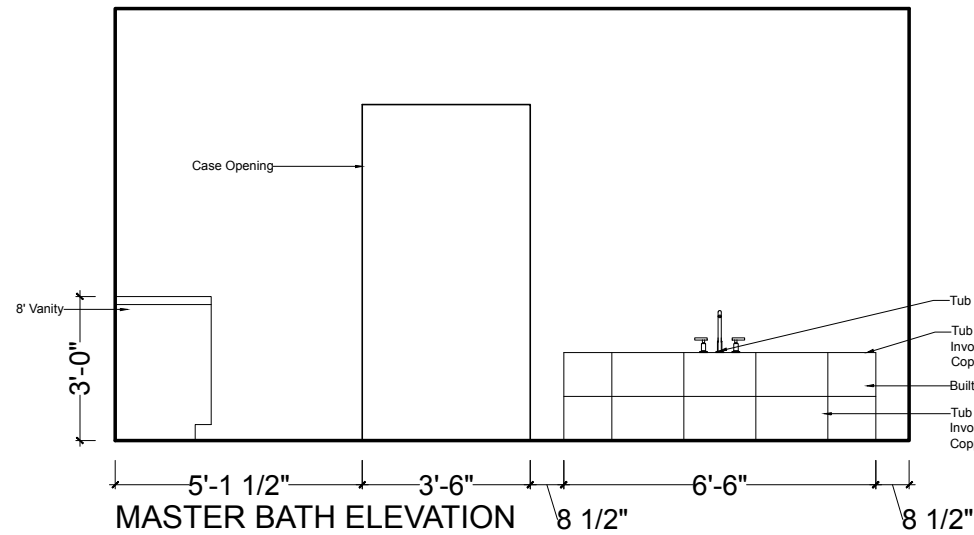

Scale: 1'-0" = 0"-1/8"

ELECTRICAL FLOOR PLAN
SCALE: 1'-0" = 0'-1/8"

- | | | | |
|--|----------------------------|--|----------------|
| | FLOOR OUTLET | | PENDANT |
| | QUADPLEX OUTLET | | SCONCE |
| | GFCI OUTLET | | 2-WAY SWITCH |
| | DUPLEX OUTLET | | CABLE OUTLET |
| | SWITCH | | PUCK LIGHTS |
| | 6' LED TRACK LIGHT | | CEILING OUTLET |
| | 4' LED RECESSED CAN LIGHTS | | |
| | EXHAUST FAN | | |

GUEST BATH ELEVATION

Vanity Scale: 1'-0" = 0"-1/4"

GUEST BATH ELEVATION

Shower Scale: 1'-0" = 0"-1/4"

POWDER BATH ELEVATION

Vanity Scale: 1'-0" = 0"-1/4"

MASTER BATH ELEVATION

Vanity Scale: 1'-0" = 0"-1/4"

MASTER BATH ELEVATION

VAINTY / TUB Scale: 1'-0" = 0"-1/4"

MASTER BATH ELEVATION

Tub / Shower Scale: 1'-0" = 0"-1/4"

MASTER BATH ELEVATION

Vanity / Toilet / Shower Scale: 1'-0" = 0"-1/4"

KITCHEN ELEVATION

REF. / RANGE Scale: 1'-0" = 0"-1/4"