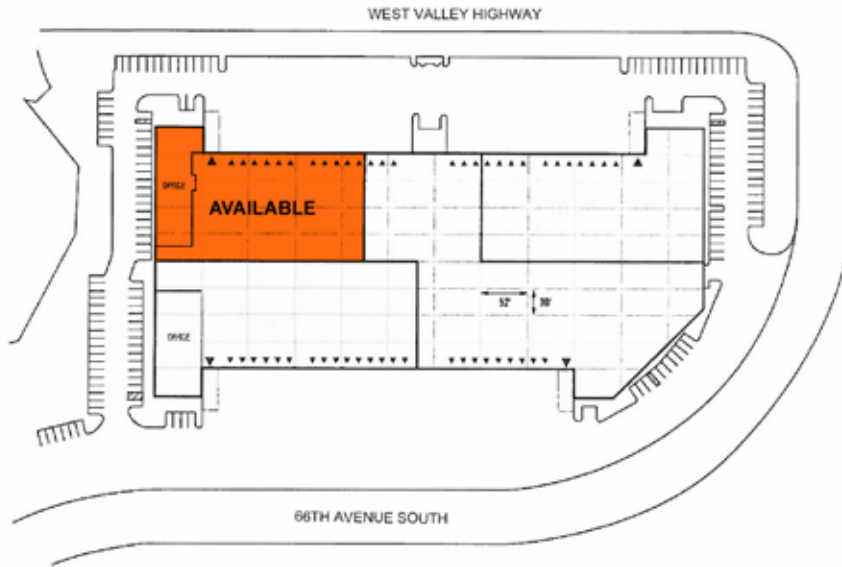

Van Doren's Landing Distribution Center

AIR SEA AMERICA
Van Doren's Landing #2
23210 66th Avenue South
Kent, Washington 98032

10/04/16

Contact

Chris Corr, SIOR
206.248.7324
ccorr@kiddermathews.com

Thad Mallory, SIOR
206.248.7338
tmallory@kiddermathews.com