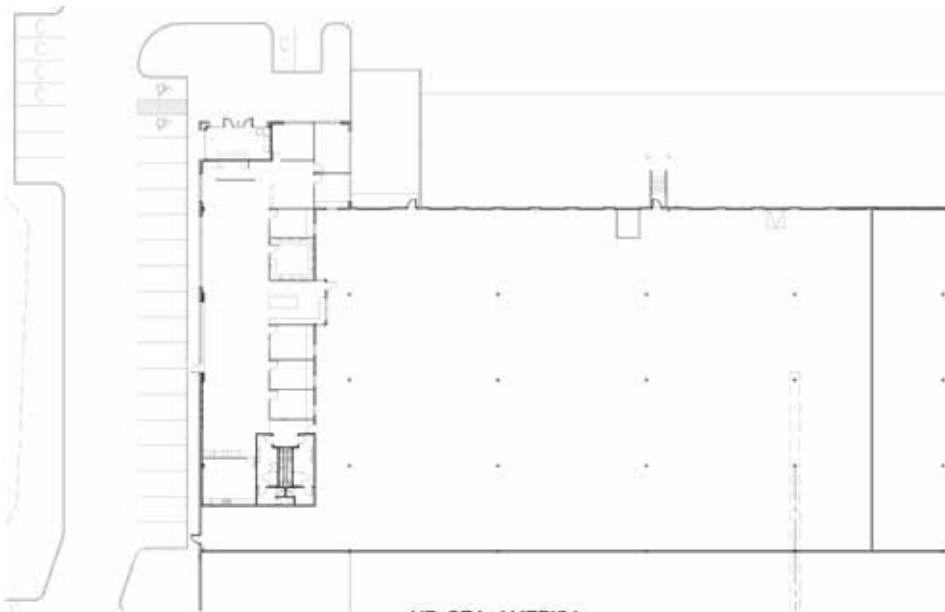

Van Doren's Landing Distribution Center

AIR SEA AMERICA
Van Doren's Landing #2
23210 66th Avenue South
Kent, Washington 98032

10/04/16

Contact

Chris Corr, SIOR
206.248.7324
ccorr@kiddermathews.com

Thad Mallory, SIOR
206.248.7338
tmallory@kiddermathews.com