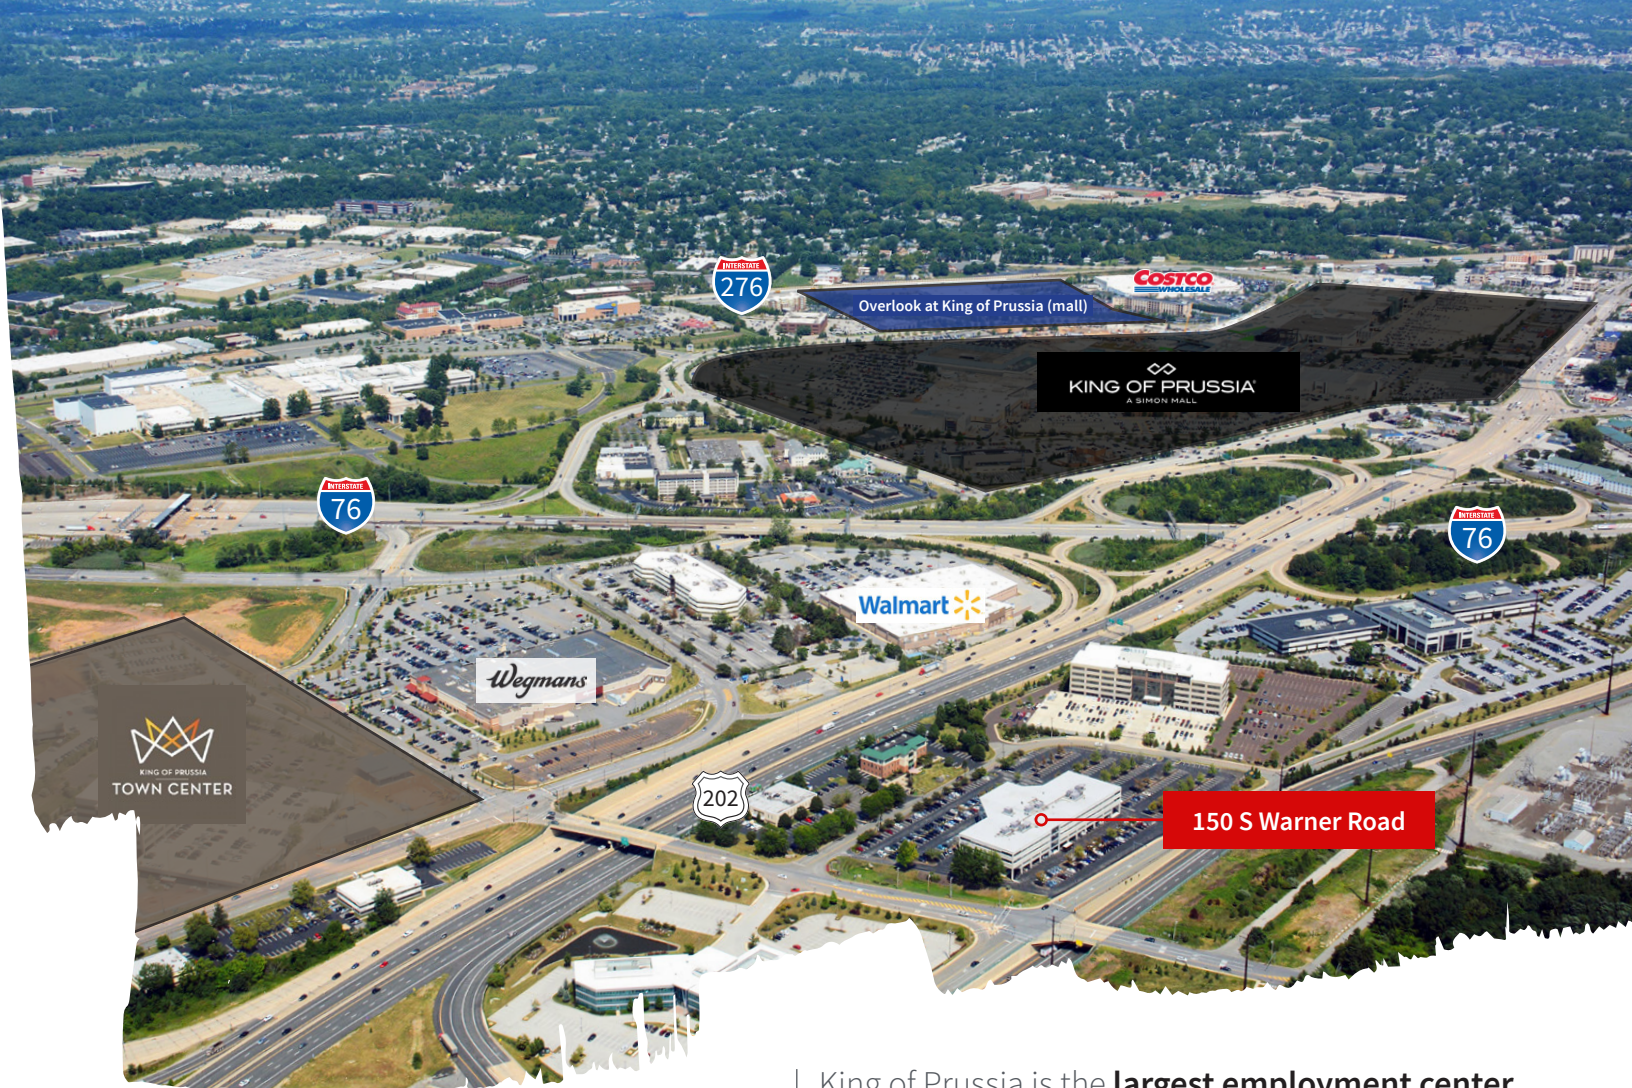

For Lease

11,607 SF Class A office availability

- Prime King of Prussia location at intersection of Routes 202, the PA Turnpike, the Schuylkill Expressway (I-76), and the base of Route 422
- Close to numerous top amenities including dining, retail, entertainment, lodging, and recreation areas
- High visibility building signage opportunity
- Building highlights include conference room, collaborative areas, outdoor space with seating, on-site storage
- Amenity center currently in development to include a fitness center with changing rooms and showers, a 20 person conference facility, and a full service cafe
- EnergyStar rated building

Floor 2

Floor 4

150 S Warner Road
King of Prussia, PA

King of Prussia is the **largest employment center** in the region outside of Philadelphia

Nearby amenities

Located less than a half mile from the King of Prussia Mall, the largest mall in the United States and the premier shopping destination on the East Coast—as well as King of Prussia Town Center, the Overlook Mall, and several big box retailers—150 S Warner Road boasts immediate access to over 600 retail, restaurant, lodging, and entertainment destinations, making this a uniquely amenity-rich location

Select nearby amenities include:

Eat and Drink

- Cheesecake Factory
- Legal Sea Foods
- Maggiano's
- Morton's
- California Pizza Kitchen
- Sullivan's Steakhouse
- Rock Bottom Brewery
- Creed's Seafood & Steaks
- Starbucks
- Fogo de Chao
- Davio's Northern Italian Steakhouse
- Pholicious
- Seasons 52
- Grand Lux Cafe
- The Zodiac
- Fox & Hound