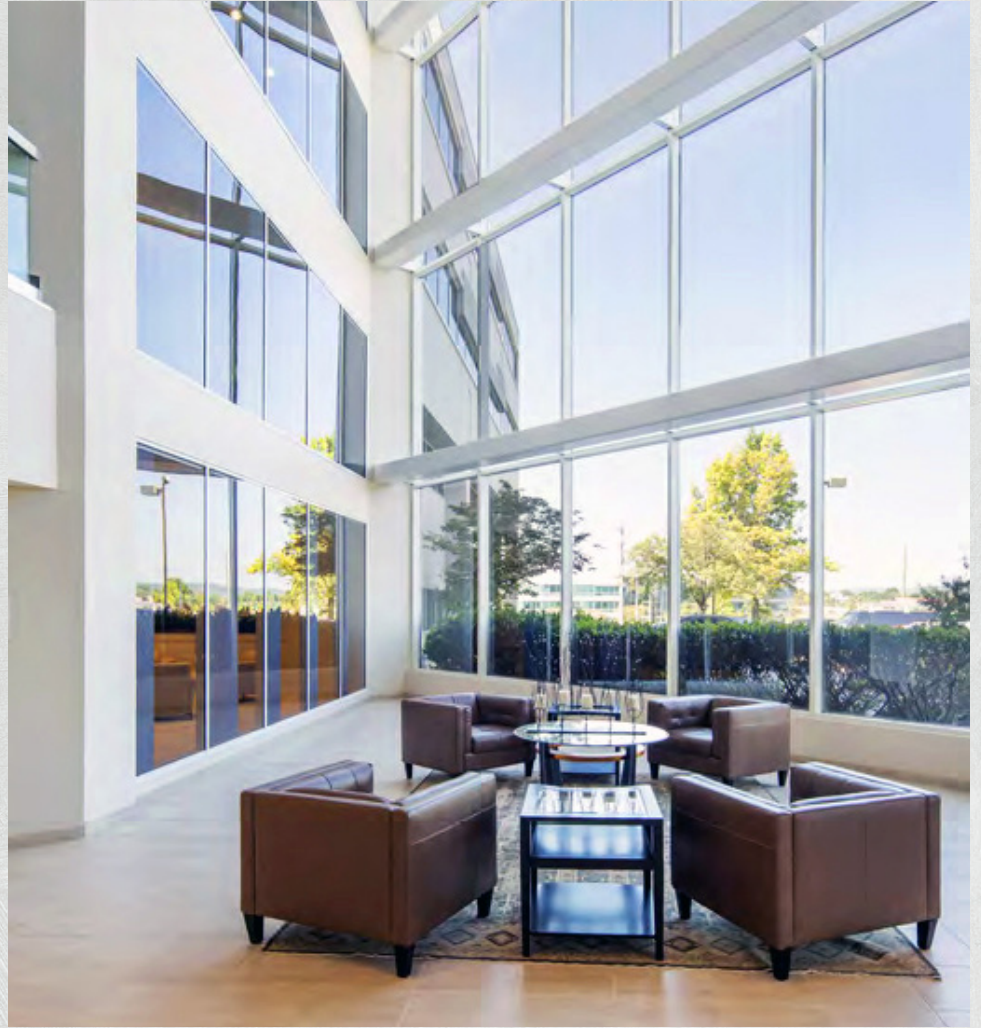

150 S Warner Road
King of Prussia, PA