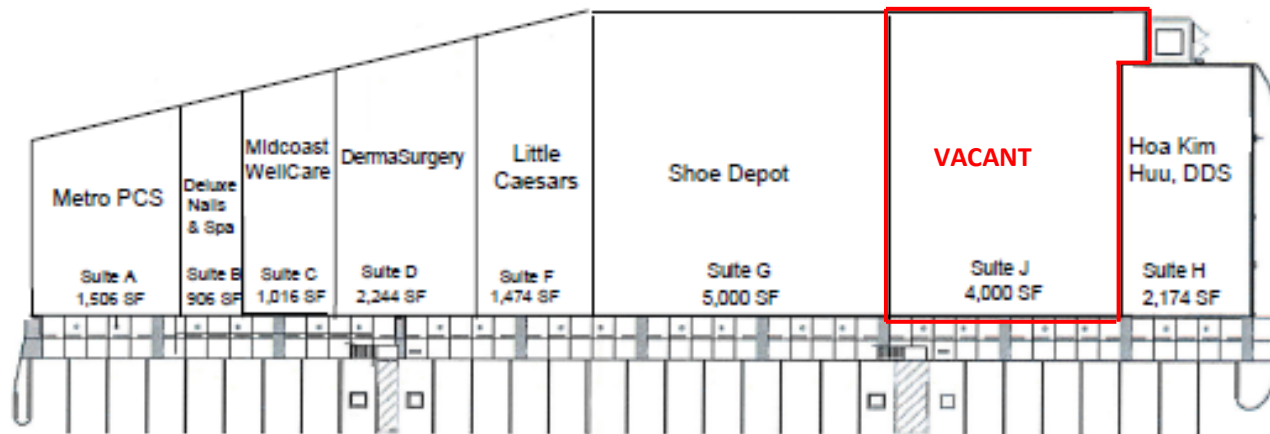

WEST LOOP VILLAGE

EL CAMPO RETAIL CENTER
FM Highway 2765
El Campo, TX 77437

Not to Scale