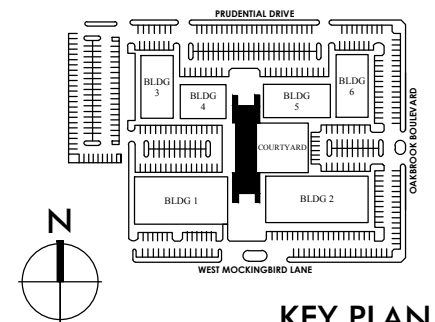

TOWER

SUITE 5000
12,638 RSF

KOLBY DICKERSON
214.534.1599
kdickerson@txreproperties.com

JUSTIN SMITH
214.207.7173
jsmith@txreproperties.com

KEY PLAN

MOCKINGBIRD OFFICE PARK

1545 Mockingbird Lane, Dallas, TX 75235