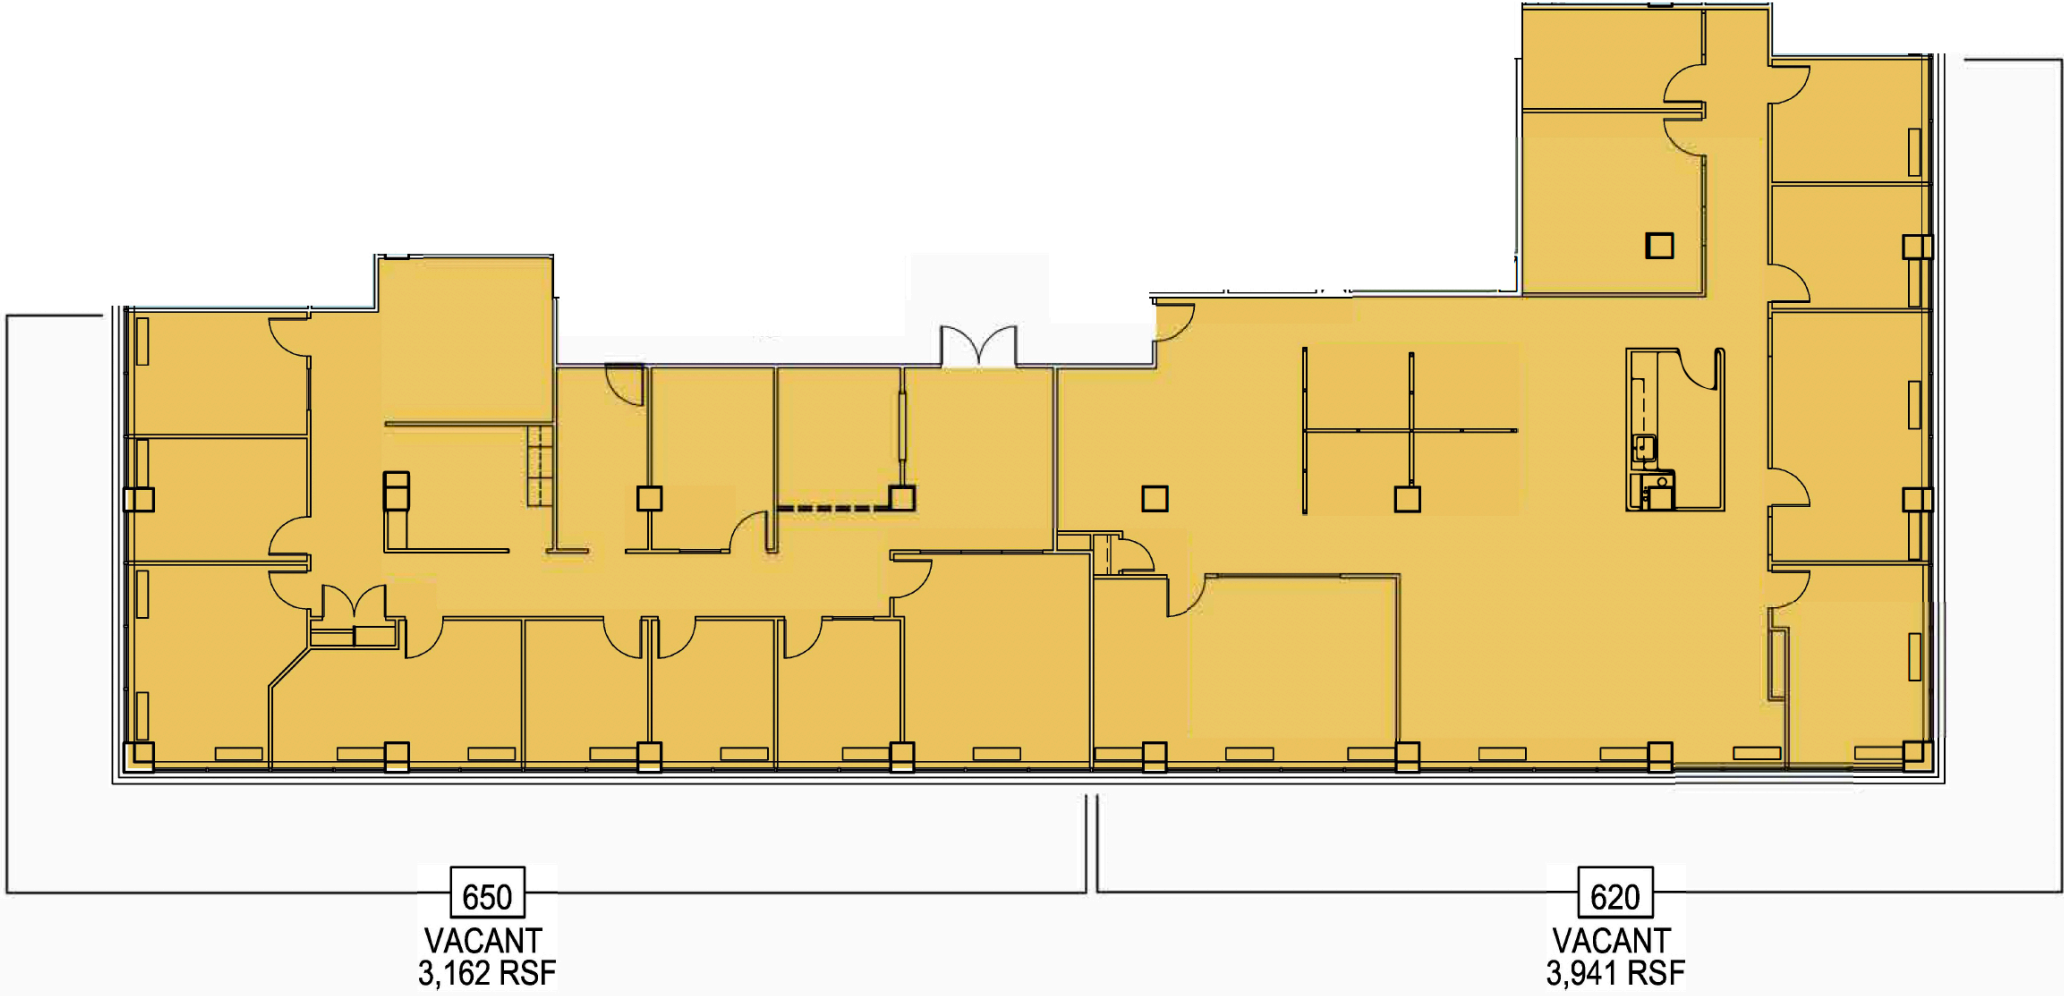

# 6862 ELM STREET: SUITE 620 & 650 - 7,103 RSF

6862 ELM STREET  
MCLEAN, VA, 22101

703.448.9400

MARTIN GRIFFIN | MARTIN@MEANYOLIVER.COM  
SHARON OLIVER | SHARON@MEANYOLIVER.COM