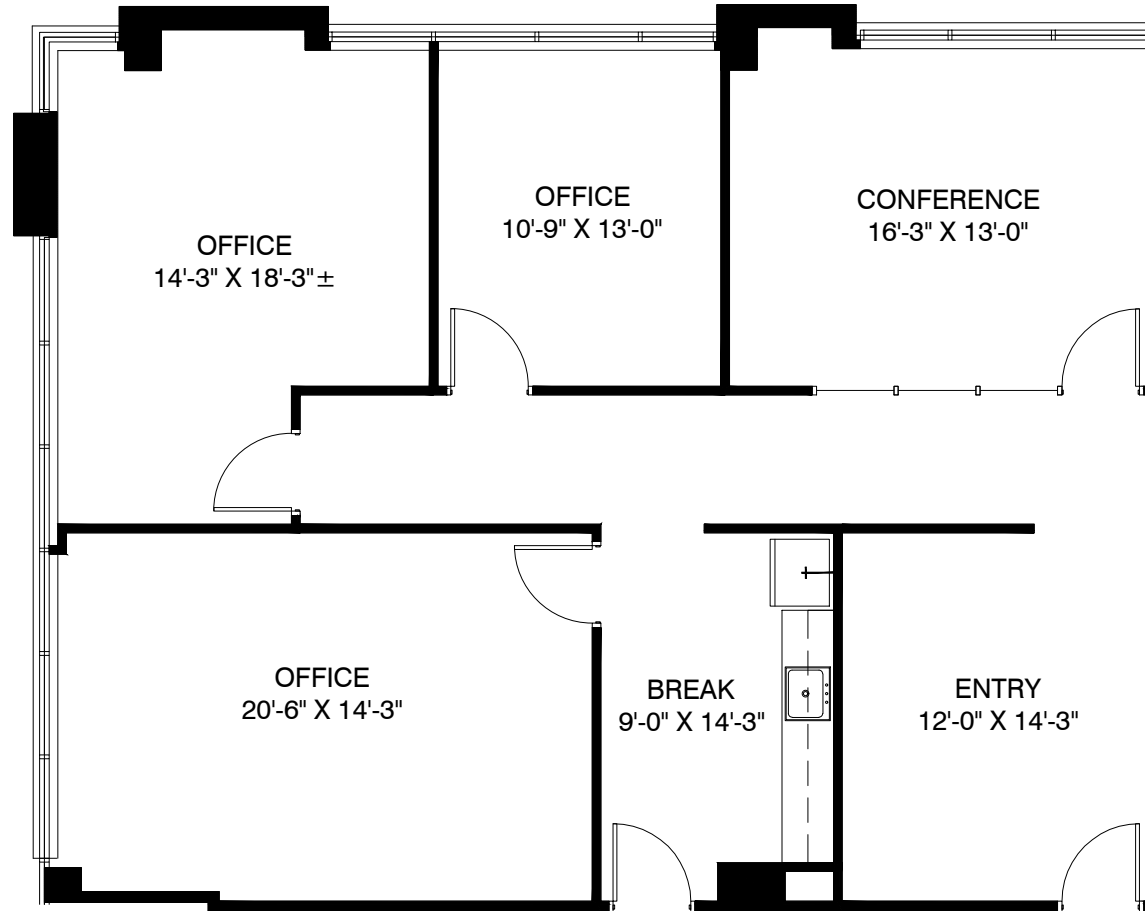

KEYPLAN - 1ST FLOOR

LEASING CONTACT:

KOLBY DICKERSON
kdickerson@txreproperties.com
214.534.1599

COLE MOREANO
cmoreano@txreproperties.com
214.995.1797

CROWN PLAZA A

11498 LUNA RD. FARMERS BRANCH, TX 75234

SUITE #105